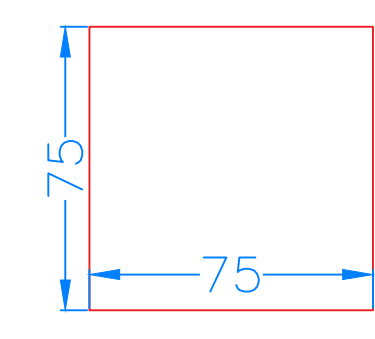

43 Charlotte Street London W1T 1RS

FLOWER BURGER

Table dimensions  
0.75x0.75

Chair dimensions  
0.5x0.5

Area of pedestrian  
access

1.8m distance from tree