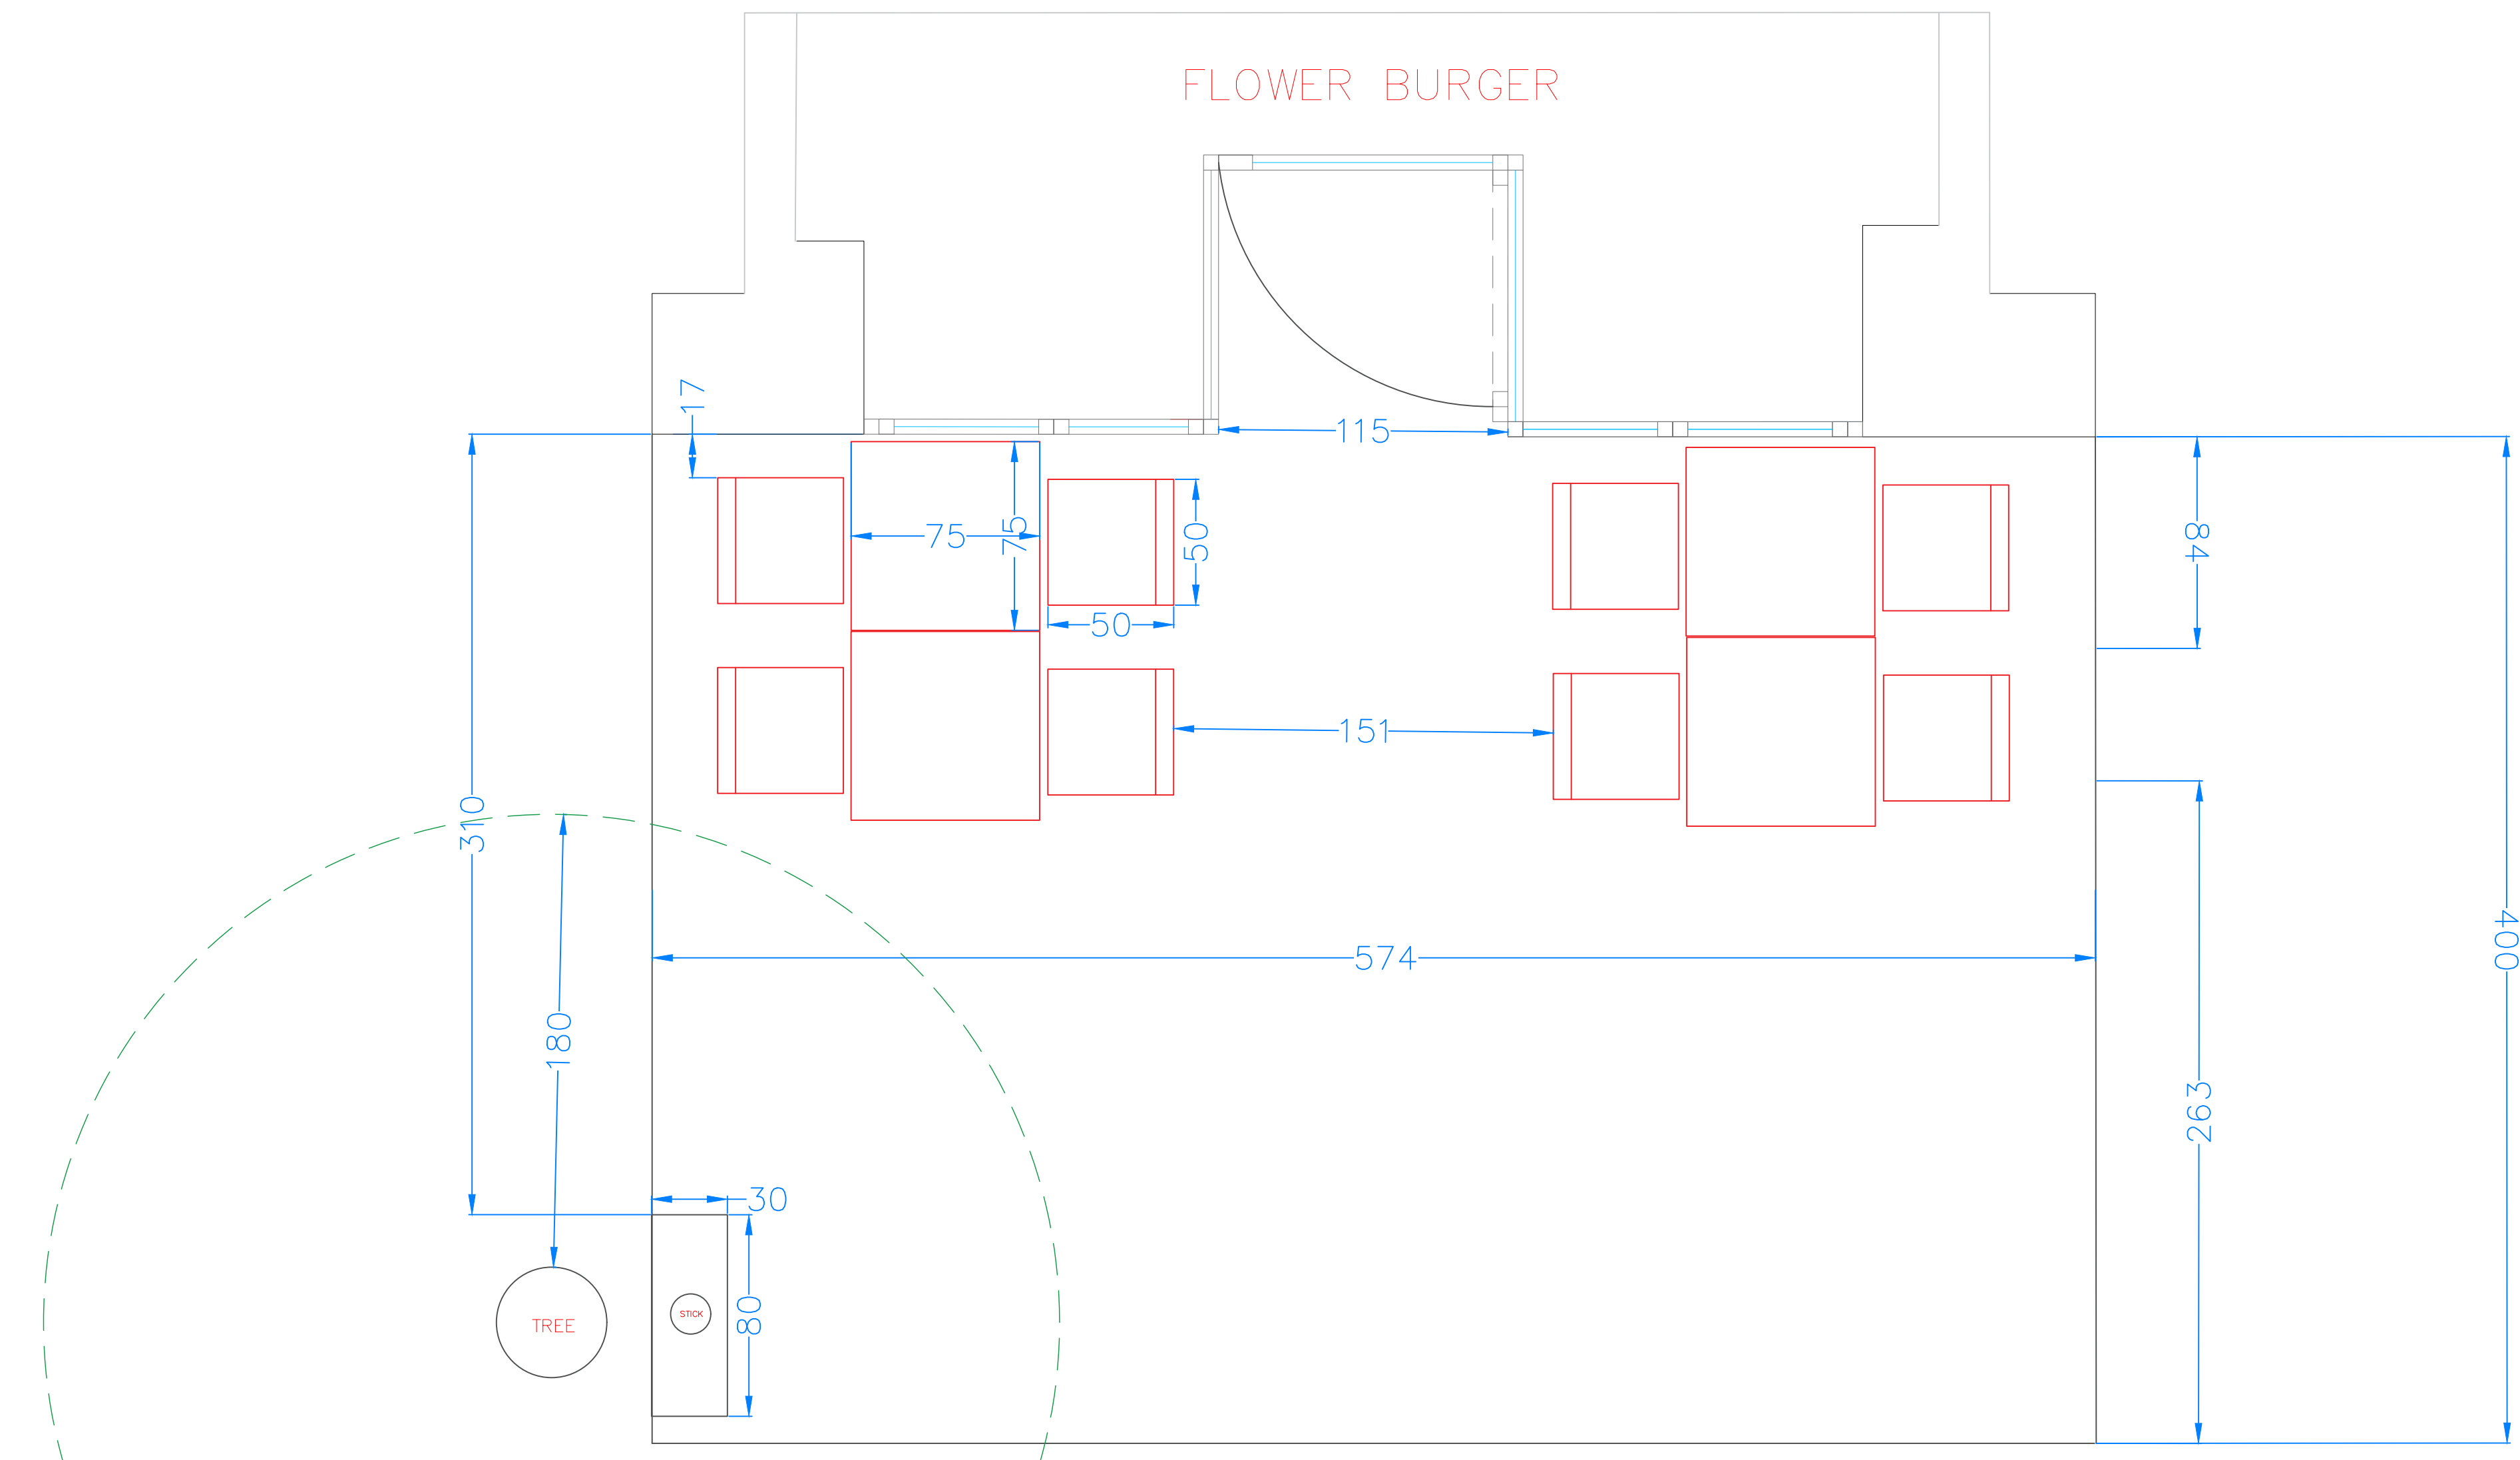

43 Charlotte Street London W1T 1RS

FLOWER BURGER

Table dimensions  
0.75x0.75

Chair dimensions  
0.5x0.5

Area of pedestrian  
access

1.8m distance from tree