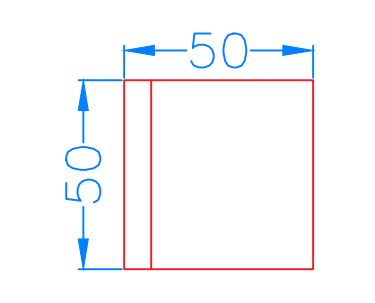

43 Charlotte Street London W1T 1RS

FLOWER BURGER

Table dimensions  
0.75x0.75

Chair dimensions  
0.5x0.5

Area of pedestrian  
access

1.8m distance from tree