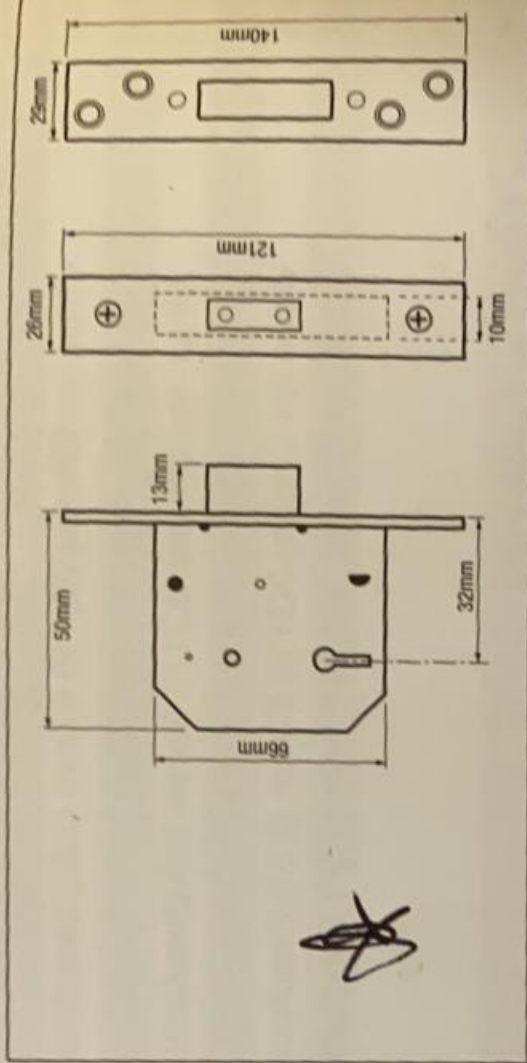

Willenhall M8 2" 5 Lever Mortice Deadlock

(Handwritten signature)

5 Lever

OPERATION

Deadbolt locked or unlocked by key from either side

PACKAGING

- Boxed in singles

NOTES

- Supplied with 2 keys
- Available boxed

MASTERKEY

- Keyed alike in house

REBATE SETS

- 296913B - 13mm (0.5") Rebate PB
- 296913S - 13mm (0.5") Rebate SC
- 296925B - 25mm (1") Rebate PB
- 296925S - 25mm (1") Rebate SC