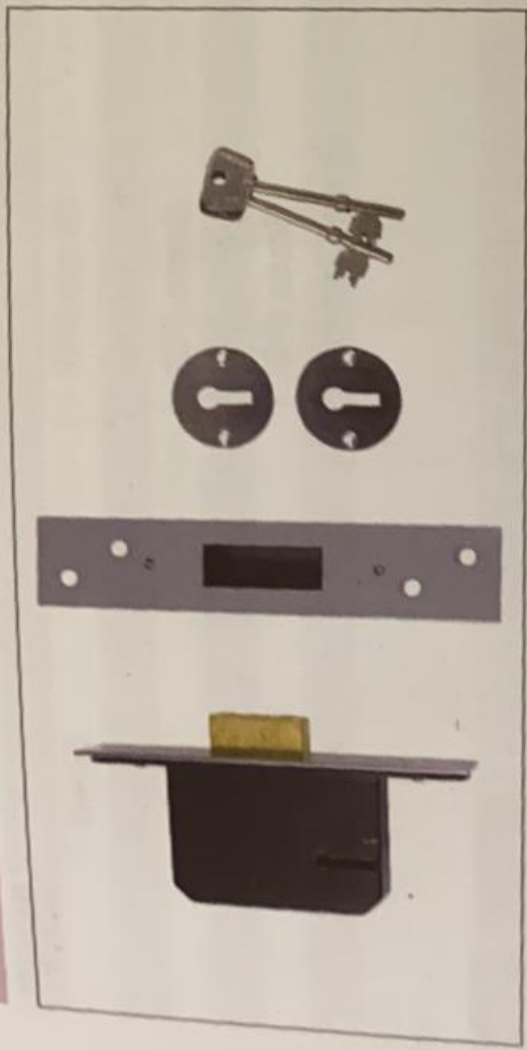

Willenhall M8 2" 5 Lever Mortice Deadlock

(Handwritten signature)

5 Lever

OPERATION

Deadbolt locked or unlocked by key from either side

PACKAGING

- Boxed in singles

NOTES

- Supplied with 2 keys
- Available boxed

MASTERKEY

- Keyed alike in house

REBATE SETS

- 296913B - 13mm (0.5") Rebate PB
- 296913S - 13mm (0.5") Rebate SC
- 296925B - 25mm (1") Rebate PB
- 296925S - 25mm (1") Rebate SC