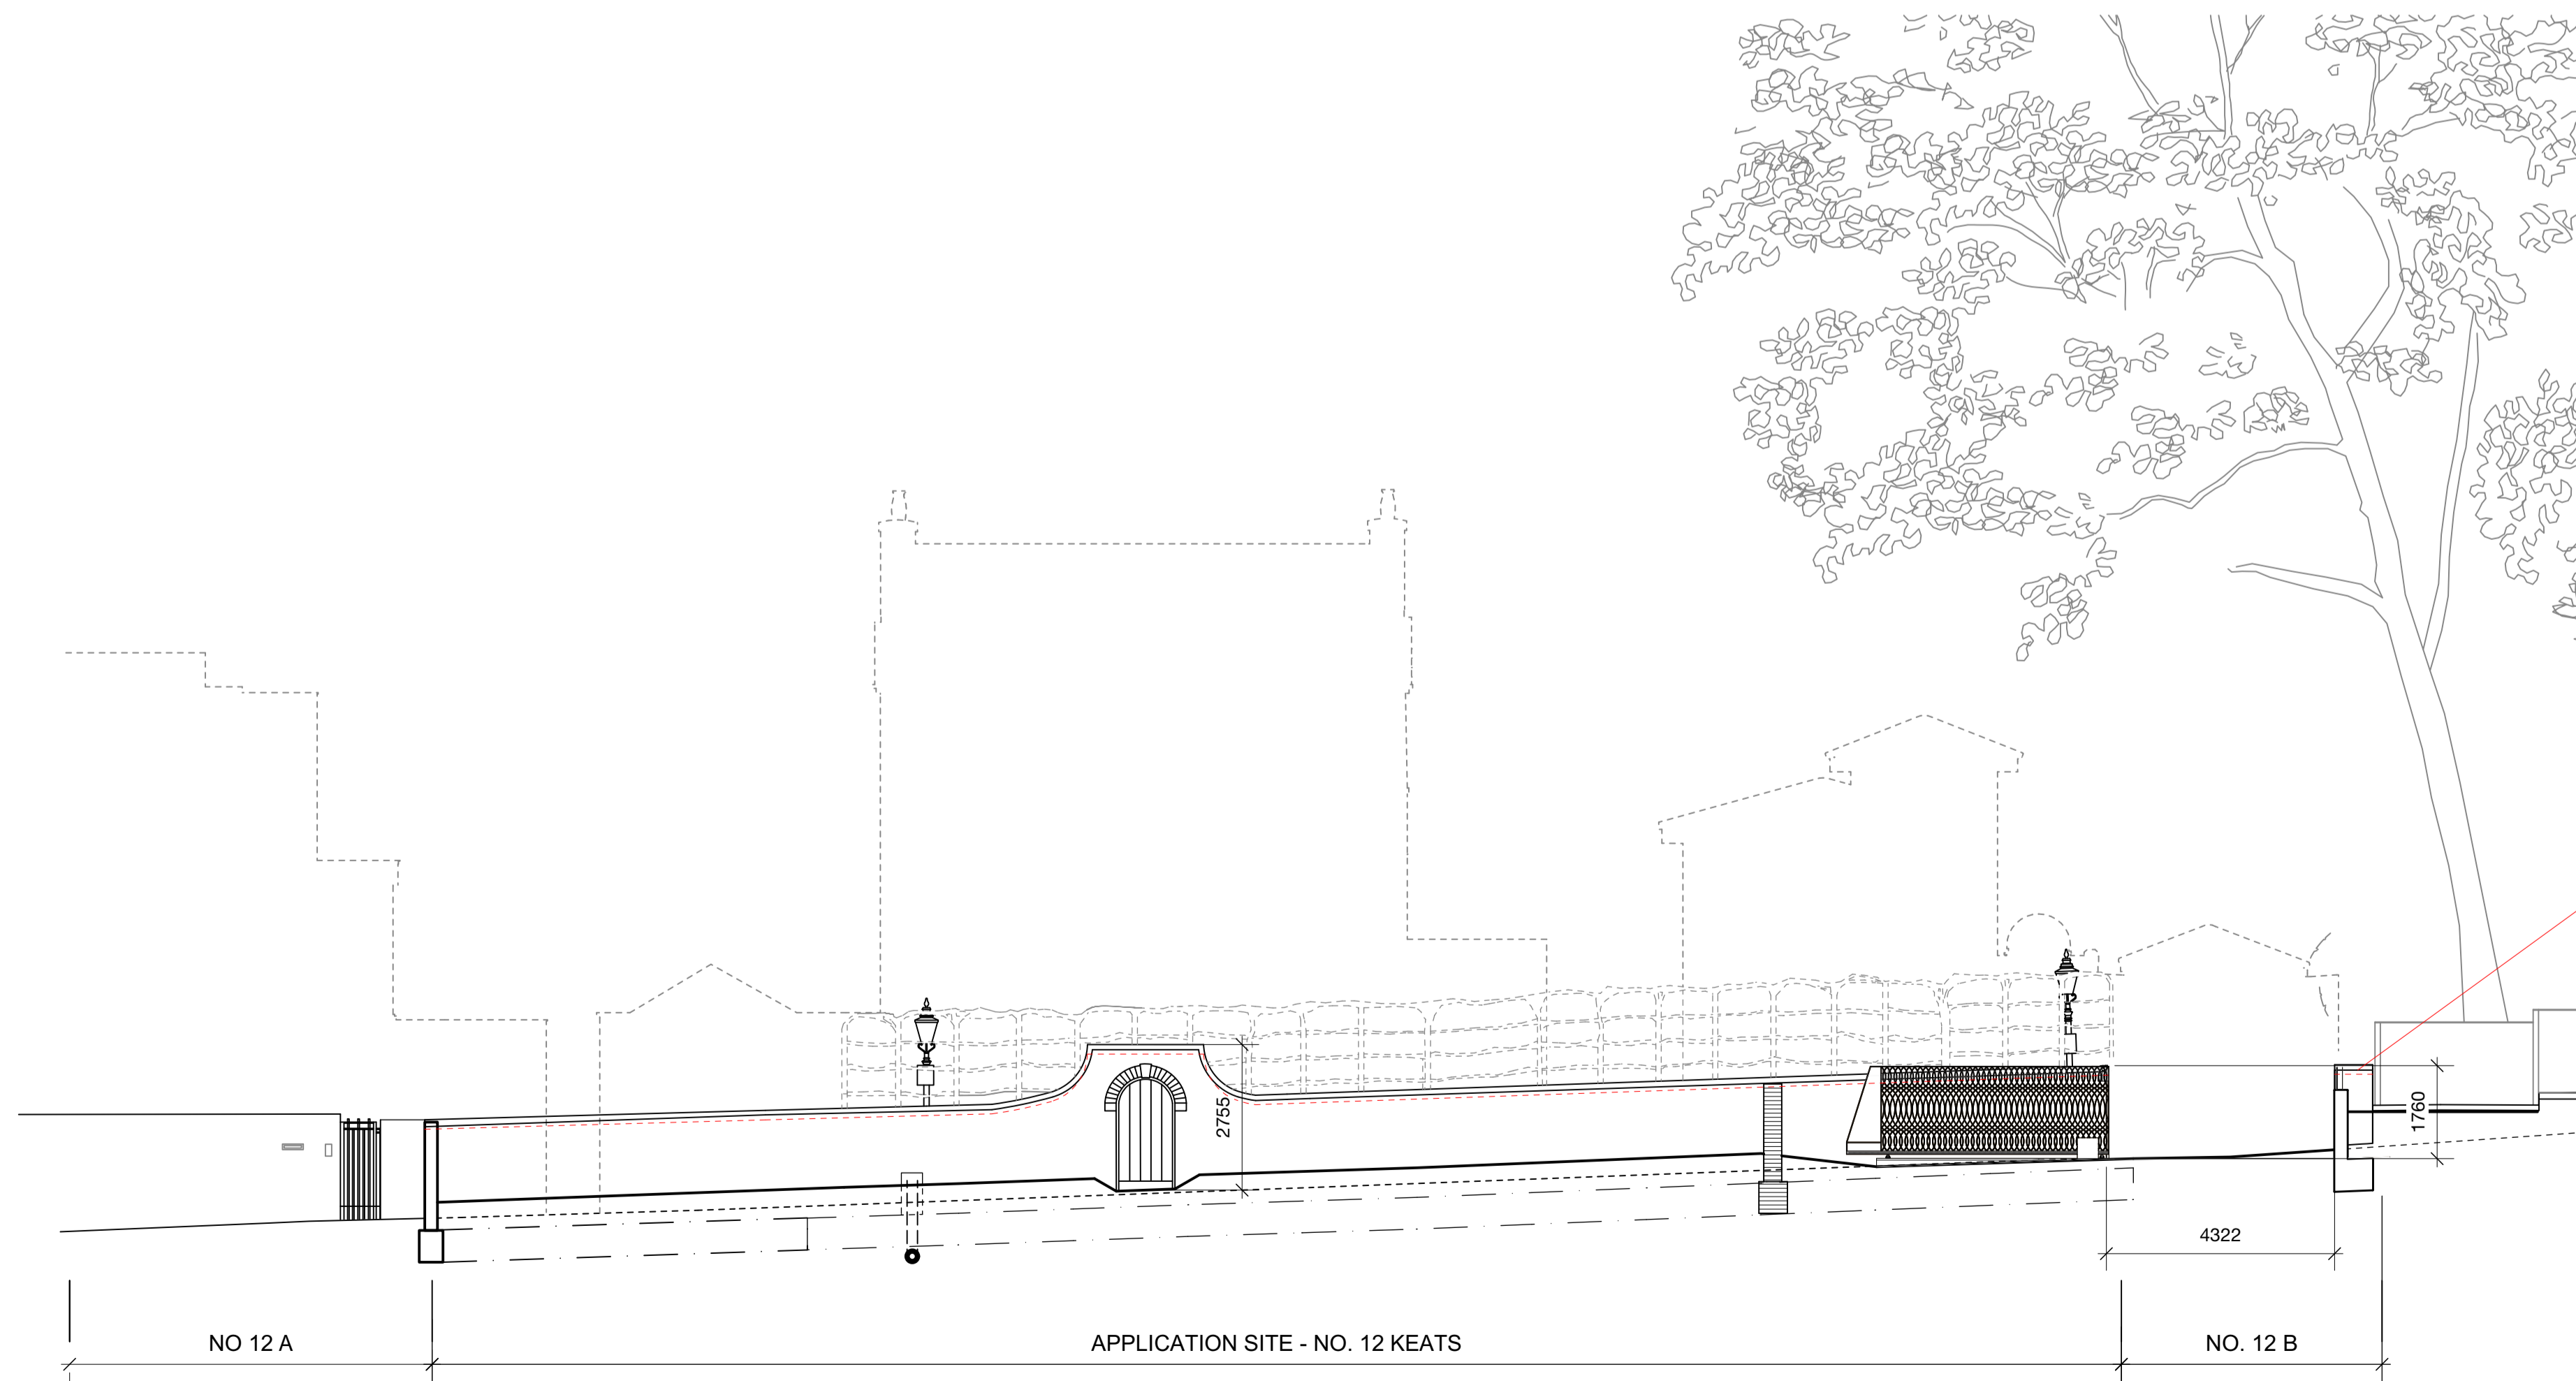

1 Existing Front Boundary Elevation to Garden
Scale: 1:100

2 Proposed Front Boundary Elevation to Garden
Scale: 1:100

51

12 Keats Grove
London NW3 2RN

Kylie Richardson
Project No. 1168 12KG

51% Studios
1A Colham Mews, Agar Grove, London NW1 9SB
+ 44 (0) 203 355 1205

Planning
RIBA Stage
**Garden Boundary Wall
Elevations from Garden**

Scale 1:100 @ A1
Drawn by PT

Issue Notes:

7001