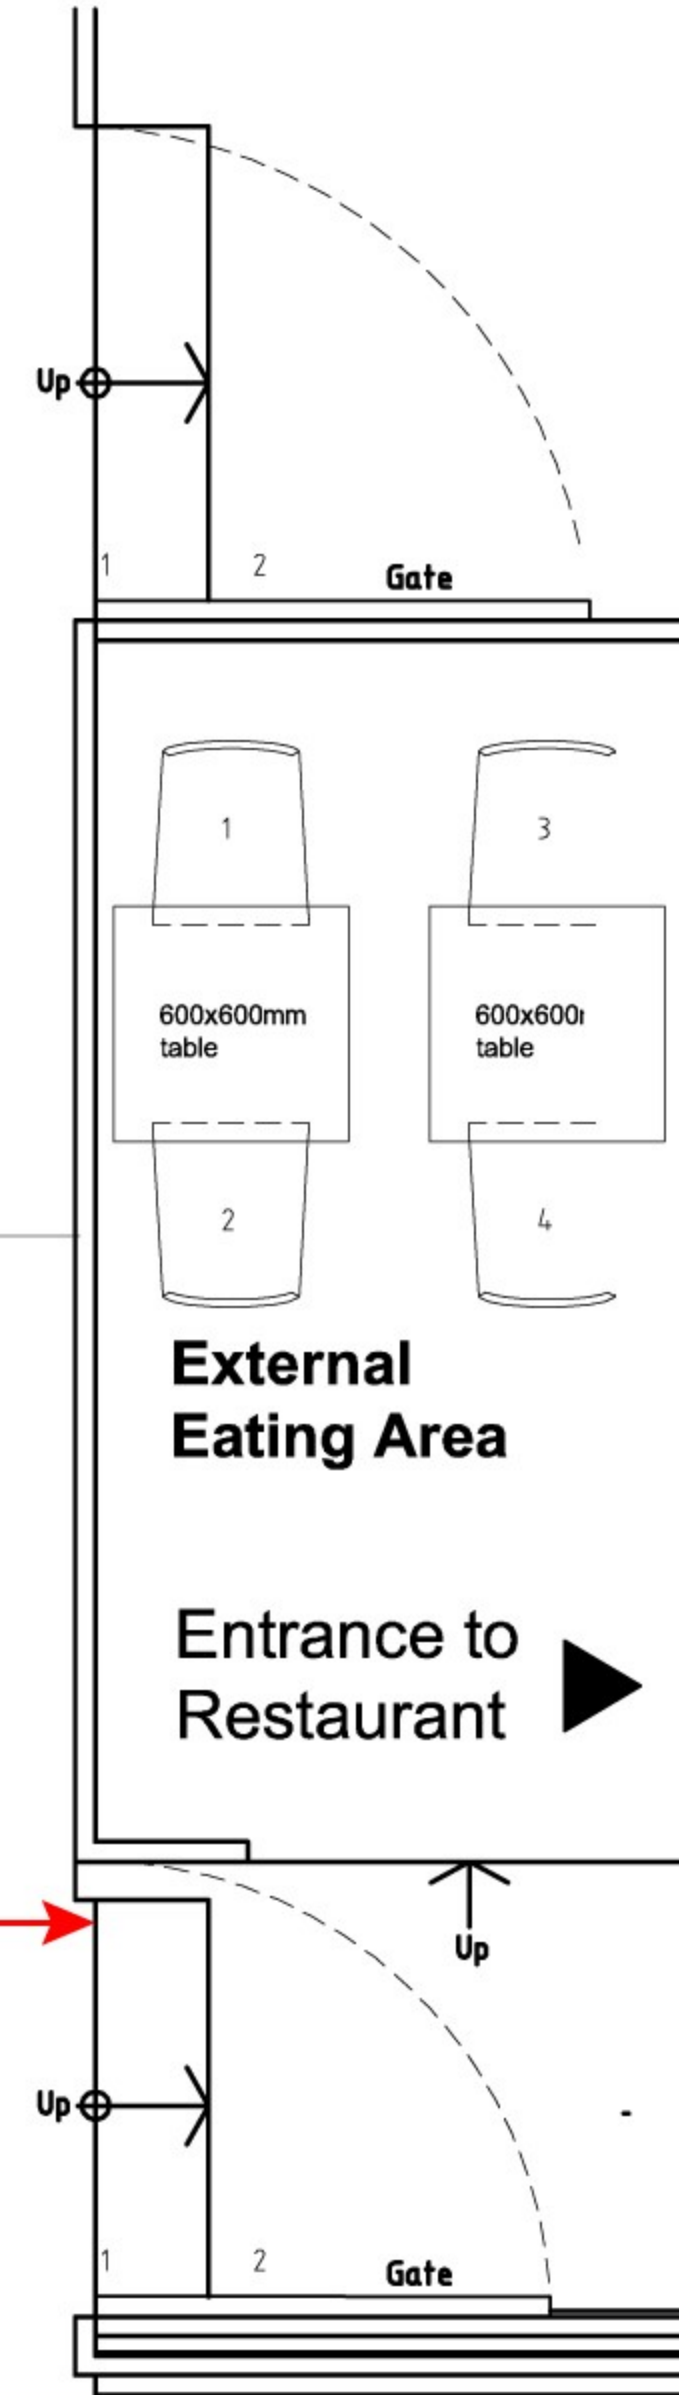

**HACHÉ**  
BURGER SOCIAL

24 INVERNESS STREET, NW1 7HJ

3100.00  
Public Pedestrian Access

**LEGEND:**

Typical Table 650mm with two chairs

Parasol 3m Diameter

Proposed Area for Tables

Heater

480cm 160cm

**External Eating Area**

**Entrance to Restaurant** ▶