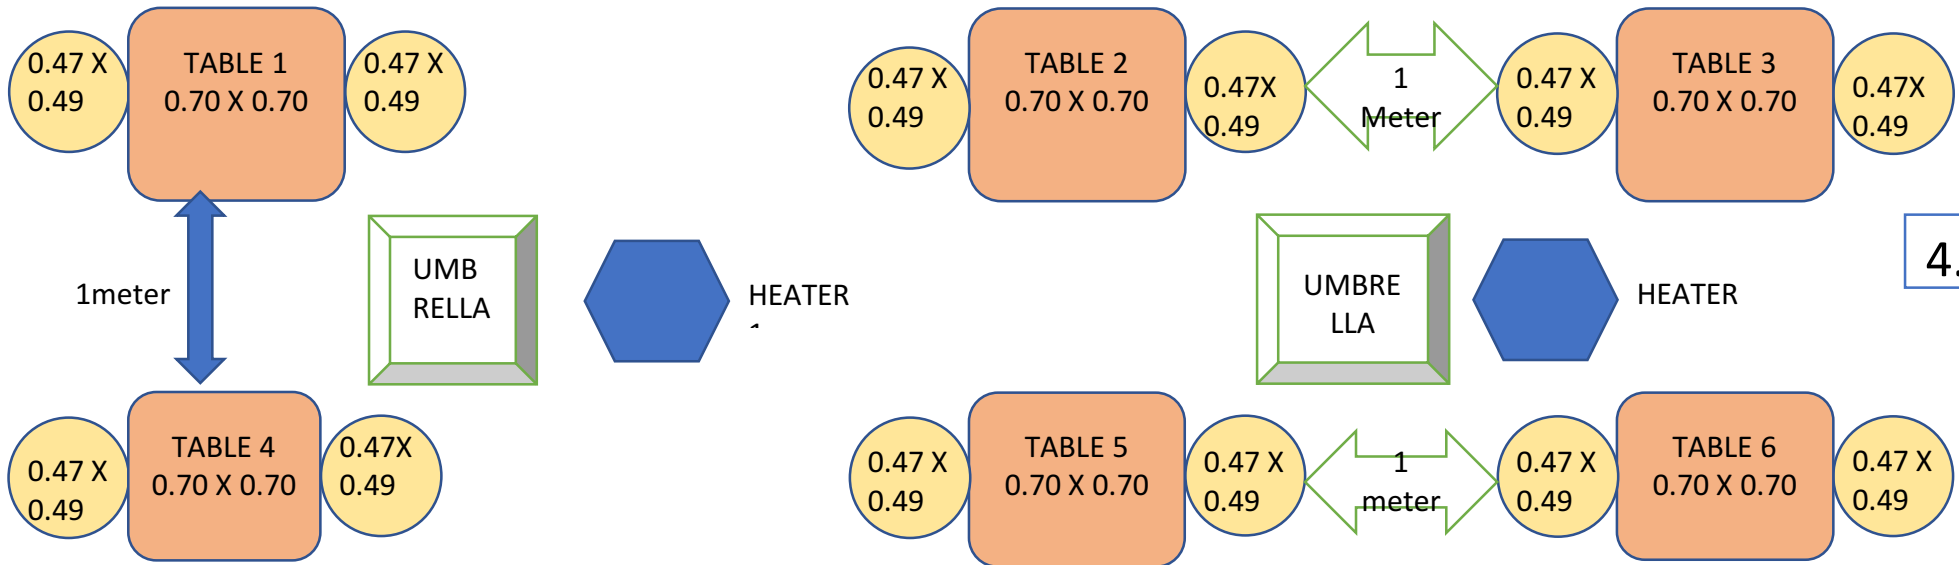

ROAD

PASSAGE FOR PEOPLE WITH 1.80 METER WIDTH

4.50M

RESTAURANT – Front of all restaurant is 6.40 meters