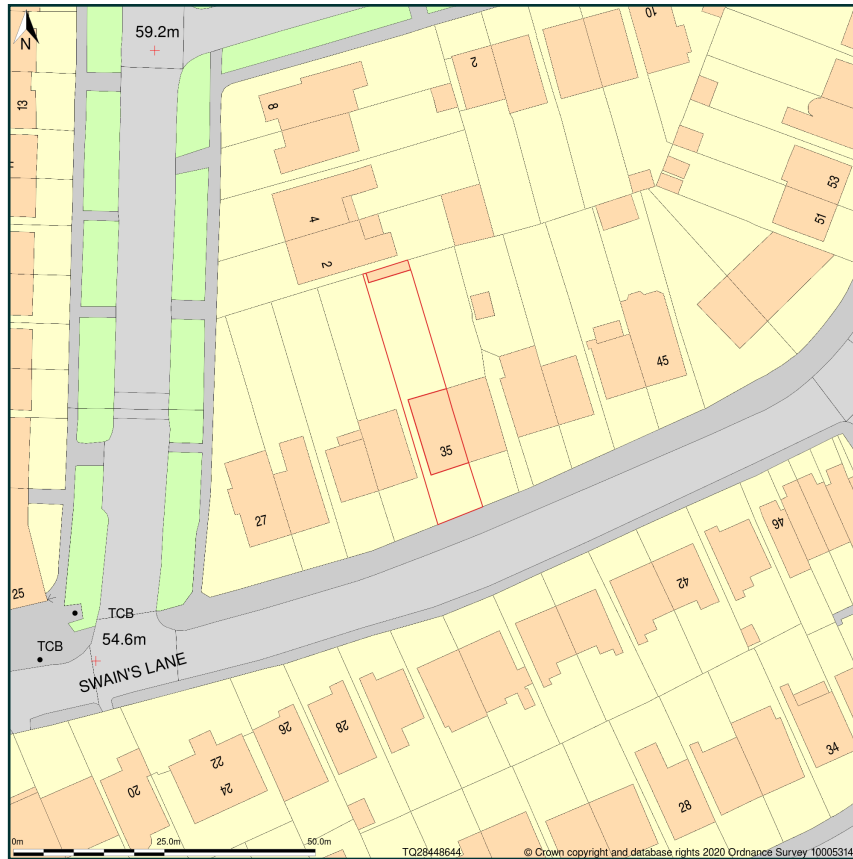

35, Swain s Lane, London, Camden, N6 6QL

Site Plan shows area bounded by: 528376.35, 186377.35 528517.77, 186518.77 (at a scale of 1:1250), OSGridRef: TQ28448644. The representation of a road, track or path is no evidence of a right of way. The representation of features as lines is no evidence of a property boundary.

Produced on 18th Mar 2020 from the Ordnance Survey National Geographic Database and incorporating surveyed revision available at this date. Reproduction in whole or part is prohibited without the prior permission of Ordnance Survey. © Crown copyright 2020. Supplied by www.buyaplan.co.uk a licensed Ordnance Survey partner (100053143). Unique plan reference: #00504589-658279