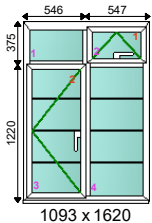

Dimensions:

Overall Size: 1600 x 1620
Actual Frame Size: 1600 x 1595

Frame No: 1

Qty: 1 70mm IG House Type 2 Window - H/C White Location: Bedroom 2

W2

9910HG Hipca White

Win Handle: Cranked Espag Hdl - White
Win Hinge: Defender Hinges (13mm)
Win Lock: Offset Shootbolt (5mm)
Cill: 150mm Cill White
Beading: 28mm Glazing Bead 9910HG
Drainage: Base
Reinforcing: None

Additional Frame Details:

Glazing:

4/20/4 S/Coat Low E 18mm White Geo SwissV(Blk) Arg.
4/20/4 S/Coat Low E 18mm White Geo SwissV(Blk) Arg.
4/20/4 S/Coat Low E 18mm White Geo SwissV(Blk) Arg.

Dimensions:

Overall Size: 1093 x 1620
Actual Frame Size: 1093 x 1595

Dimensions:

Overall Size: 2086 x 1620
Actual Frame Size: 2086 x 1595

Frame No: 3

Qty: 1 70mm IG House Type 2 Window - H/C White Location: Bedroom Bay 1:2:1

Supply & Fit

Capital Windows
Unit 9, Sarum Complex Salisbury Road
Uxbridge
Middx
UB8 2RZ

Dimensions:

Overall Size: 1120 x 1300
 Actual Frame Size: 1120 x 1275

Frame No: 7**Qty: 1 70mm IG House Type 2 Window - H/C White Location: Kitchen****Extras**

Description	Qty	Length (mm)	Price
Additional Fitting Surcharge (Above 2nd Floor)	1		
200 mm MDF Window Cill Fitted	1		
120-140 D/Fix Bay Pole & Bay Cill Assembly Kit	1		
Bay Trims & Bay Sundries	1		