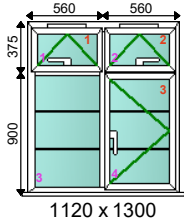

W7

9910HG Hipca White

Win Handle: Cranked Espag HdI - White
Win Hinge: Defender Hinges (13mm)
Win Lock: Offset Shootbolt (5mm)
Cill: 150mm Cill White
Beading: 28mm Int Flat Bead 9910HG White
Drainage: Base
Reinforcing: None

Additional Frame Details:

White 4000 Trickle Vent x 2

Glazing:

4/20/4 S/Coat Low E 18mm White Geo SwissV(Blk) Arg.
4/20/4 S/Coat Low E 18mm White Geo SwissV(Blk) Arg.
4/20/4 S/Coat Low E 18mm White Geo SwissV(Blk) Arg.

Dimensions:

Overall Size: 1120 x 1300
Actual Frame Size: 1120 x 1275

Frame No: 7

Qty: 1 70mm IG House Type 2 Window - H/C White Location: Kitchen

Extras

Description	Qty	Length (mm)	Price
Additional Fitting Surcharge (Above 2nd Floor)	1		
200 mm MDF Window Cill Fitted	1		
120-140 D/Fix Bay Pole & Bay Cill Assembly Kit	1		
Bay Trims & Bay Sundries	1