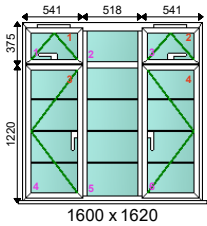

Capital Windows
Unit 9, Sarum Complex Salisbury Road
Uxbridge
Middx
UB8 2RZ

Clients: Mr Jonathan Ho / Ms Kelly Kwok
Flat 24, Hillfield Court, Belsize Park NW3 4BJ

A 3rd FLOOR PROPERTY requiring scaffolding access.

W1

9910HG Hipca White

Win Handle: Cranked Espag Hdl - White
Win Hinge: Defender Hinges (13mm)
Win Lock: Offset Shootbolt (5mm)
Cill: 150mm Cill White
Beading: 28mm Int Flat Bead 9910HG
Drainage: Base
Reinforcing: None

Additional Frame Details:

White 4000 Trickle Vent

Glazing:

4/20/4 S/Coat Low E 18mm White Geo SwissV(Blk) Arg.
4/20/4 S/Coat Low E 18mm White Geo SwissV(Blk) Arg.
4/20/4 S/Coat Low E 18mm White Geo SwissV(Blk) Arg.

Dimensions:

Overall Size: 1600 x 1620
Actual Frame Size: 1600 x 1595

Frame No: 1

Qty: 1 70mm IG House Type 2 Window - H/C White Location: Bedroom 2