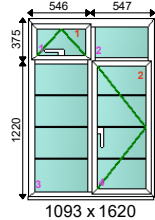

W4

9910HG Hipca White

Additional Frame Details:

Win Handle: Cranked Espag Hd - White
Win Hinge: Defender Hinges (13mm)
Win Lock: Offset Shootbolt (5mm)
Cill: 150mm Cill White
Beading: 28mm Int Flat Bead 9910HG
Drainage: Base
Reinforcing: None

Glazing:

Dimensions:

4/20/4 S/Coat Low E 18mm White Geo SwissV(Blk) Arg.
4/20/4 S/Coat Low E 18mm White Geo SwissV(Blk) Arg.
4/20/4 S/Coat Low E 18mm White Geo SwissV(Blk) Arg.

Overall Size: 1093 x 1620
Actual Frame Size: 1093 x 1595

Frame No: 4

Qty: 1 70mm IG House Type 2 Window - H/C White Location: Bedroom Bay 1:3:1