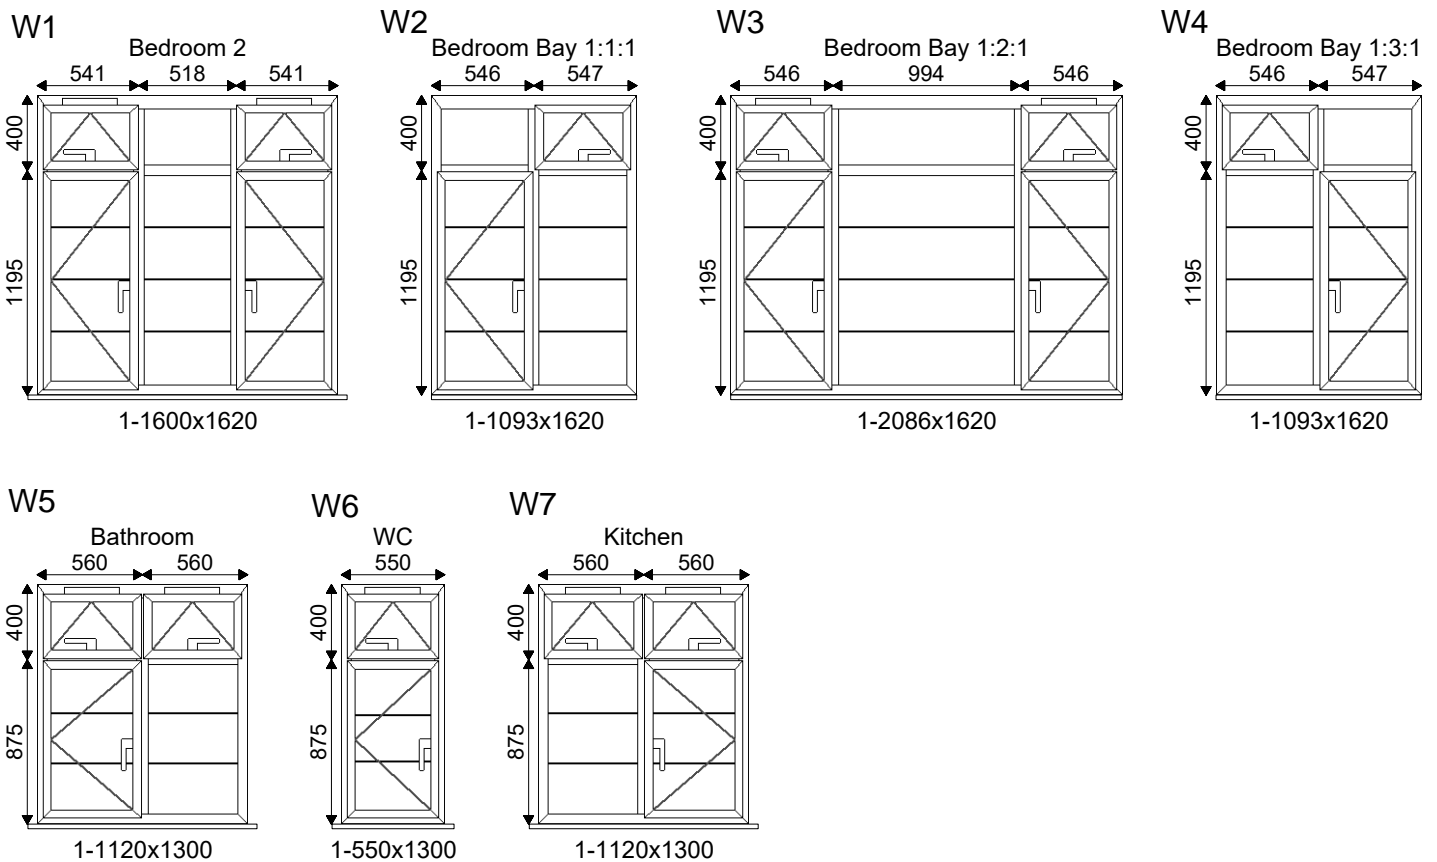

Window Drawing

Created By: Eamonn
Last Saved By: Eamonn
Printed By: Eamonn

CAPITAL WINDOW MANUFACTURING (UXB) LTD
UNIT 9 SARUM COMPLEX
SALISBURY ROAD
MIDDLESEX UB8 2RZ
Tel No: 01895 271061
Fax No: 01895 810565

Quote No: CAPQ31324
Ref: Jonathan / Kelly

Date Printed: 02 November 2020 17:34

Title: Overview of all 7 proposed windows (manufacturer's design)
Drawing number: 2021/W-all
Date: 02.11.2020
Proposed development: new double glazing aluminium windows
Site address: 24 Hillfield Court, Belsize Avenue, London NW3 4BJ