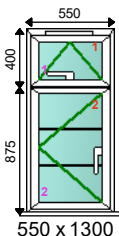

Dimensions:

Overall Size: 2086 x 1620
Actual Frame Size: 2086 x 1595

Frame No: 3

Qty: 1 70mm IG House Type 2 Window - H/C White Location: Bedroom Bay 1:2:1

Supply & Fit

Capital Windows
Unit 9, Sarum Complex Salisbury Road
Uxbridge
Middx
UB8 2RZ

Glazing:**Dimensions:**

4/20/4 S/Coat Low E 18mm White Geo SwissV(Blk) Arg.
 4/20/4 S/Coat Low E 18mm White Geo SwissV(Blk) Arg.
 4/20/4 S/Coat Low E 18mm White Geo SwissV(Blk) Arg.

Overall Size: 1093 x 1620
 Actual Frame Size: 1093 x 1595

Frame No: 4**Qty: 1 70mm IG House Type 2 Window - H/C White Location: Bedroom Bay 1:3:1****W5**

9910HG Hipca White

Additional Frame Details:

Win Handle: Cranked Espag Hd - White
 Win Hinge: Defender Hinges (13mm)
 Win Lock: Offset Shootbolt (5mm)
 Cill: 150mm Cill White
 Beading: 28mm Int Flat Bead 9910HG
 Drainage: Base
 Reinforcing: None

Overall Size: 1120 x 1300
 Actual Frame Size: 1120 x 1275

Frame No: 5**Qty: 1 70mm IG House Type 2 Window - H/C White Location: Bathroom****£****W6**

9910HG Hipca White

Additional Frame Details:

Win Handle: Cranked Espag Hd - White
 Win Hinge: Defender Hinges (13mm)
 Win Lock: Offset Shootbolt (5mm)
 Cill: 150mm Cill White
 Beading: 28mm Int Flat Bead 9910HG Hipc
 Drainage: Base
 Reinforcing: None