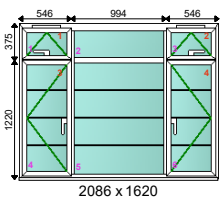

W3

9910HG Hipca White

Win Handle: Cranked Espag Hdl - White
Win Hinge: Defender Hinges (13mm)
Win Lock: Offset Shootbolt (5mm)
Cill: 150mm Cill White
Beading: 28mm Int Flat Bead 9910HG
Drainage: Base
Reinforcing: None

Additional Frame Details:

White 4000 Trickle Vent

Fit 200mm MDF replacement Window board to the Bay window combination - see extras

Glazing:

4/20/4 S/Coat Low E 18mm White Geo SwissV(Blk) Arg.
4/20/4 S/Coat Low E 18mm White Geo SwissV(Blk) Arg.
4/20/4 S/Coat Low E 18mm White Geo SwissV(Blk) Arg.

Dimensions:

Overall Size: 2086 x 1620
Actual Frame Size: 2086 x 1595

Frame No: 3

Qty: 1 70mm IG House Type 2 Window - H/C White Location: Bedroom Bay 1:2:1