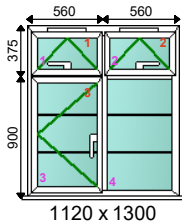

W5

9910HG Hipca White

Additional Frame Details:

Win Handle: Cranked Espag Hd - White
Win Hinge: Defender Hinges (13mm)
Win Lock: Offset Shootbolt (5mm)
Cill: 150mm Cill White
Beading: 28mm Int Flat Bead 9910HG
Drainage: Base
Reinforcing: None

White 4000 Trickle Vent x 2

Glazing:

Dimensions:

4/20/4 S/Coat Low E (Obsc) Stippolyte 18mm White Geo SwissV(Blk) Arg.
4/20/4 S/Coat Low E (Obsc) Stippolyte 18mm White Geo SwissV(Blk) Arg.
4/20/4 S/Coat Low E (Obsc) Stippolyte 18mm White Geo SwissV(Blk) Arg.

Overall Size: 1120 x 1300
Actual Frame Size: 1120 x 1275

Frame No: 5

Qty: 1 70mm IG House Type 2 Window - H/C White Location: Bathroom

£