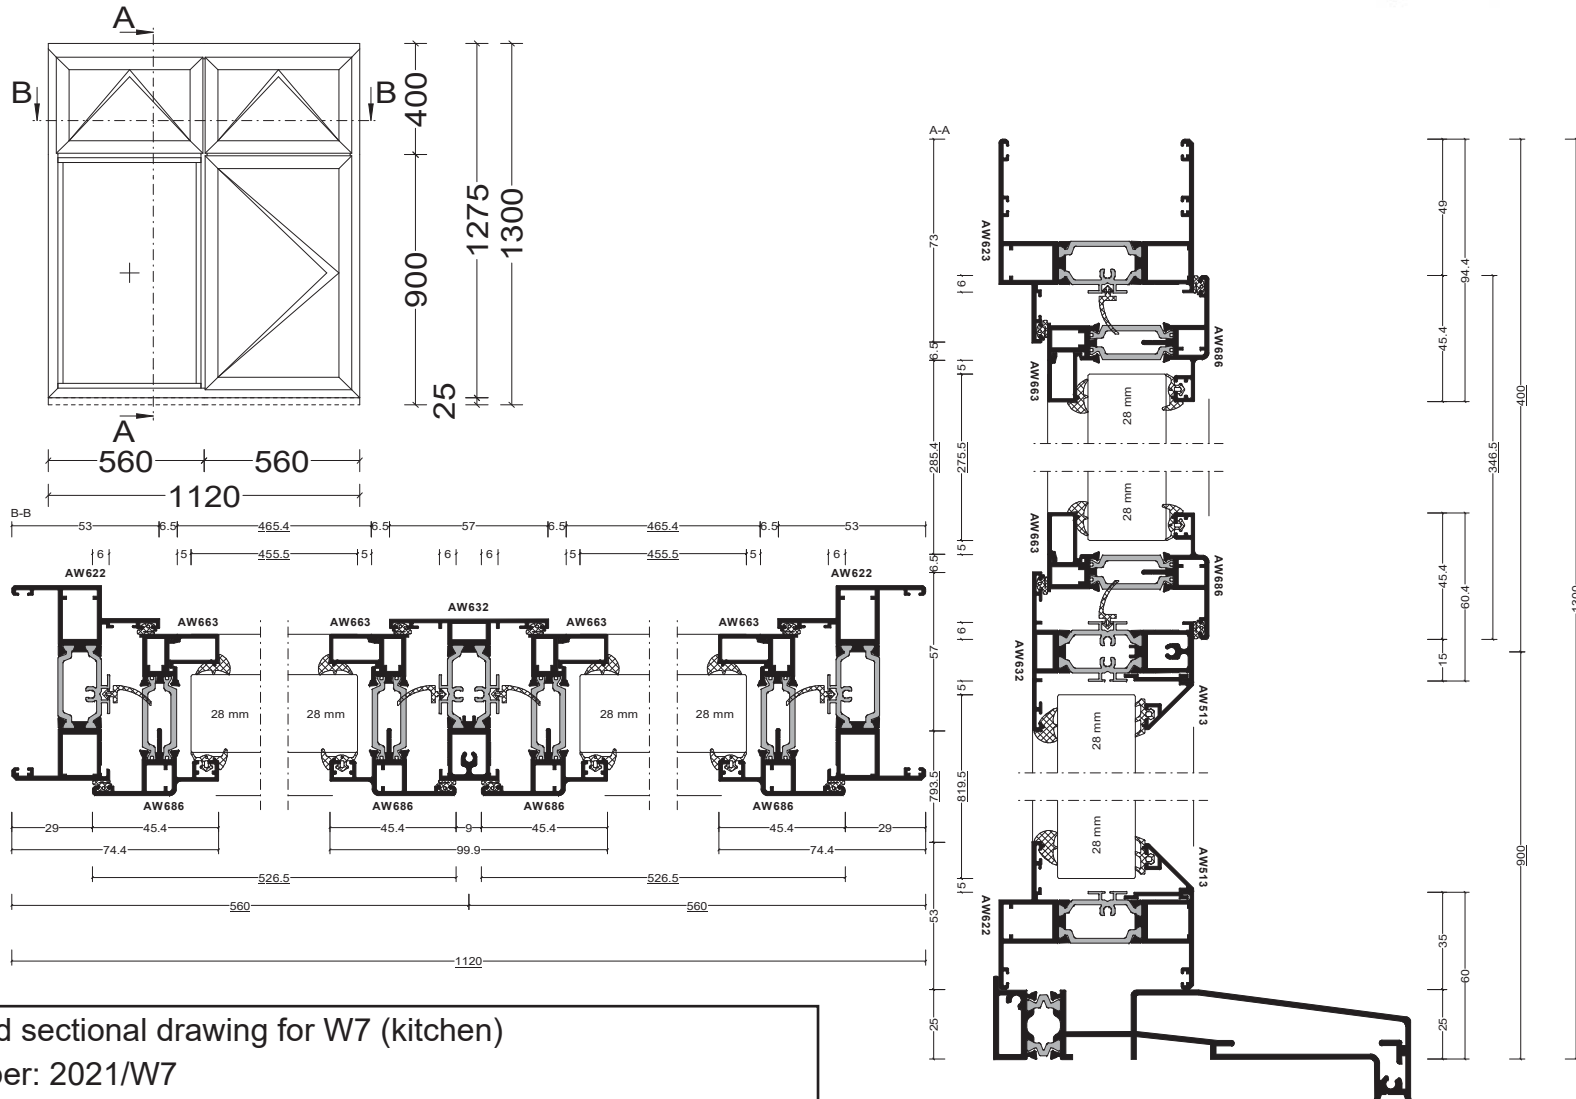

Pos. Kitchen, Quantity: 1
 Job: Capital / Jonathan & Kelly
 System: AluK GB 58BW / 58BD Residential / ST Bevelled Push In
 Exterior View

Title: Proposed sectional drawing for W7 (kitchen)
 Drawing number: 2021/W7
 Date: 09.03.2021
 Proposed development: new double glazing aluminium windows
 Site address: Flat 24 Hillfield Court, Belsize Avenue, London NW3 4BJ