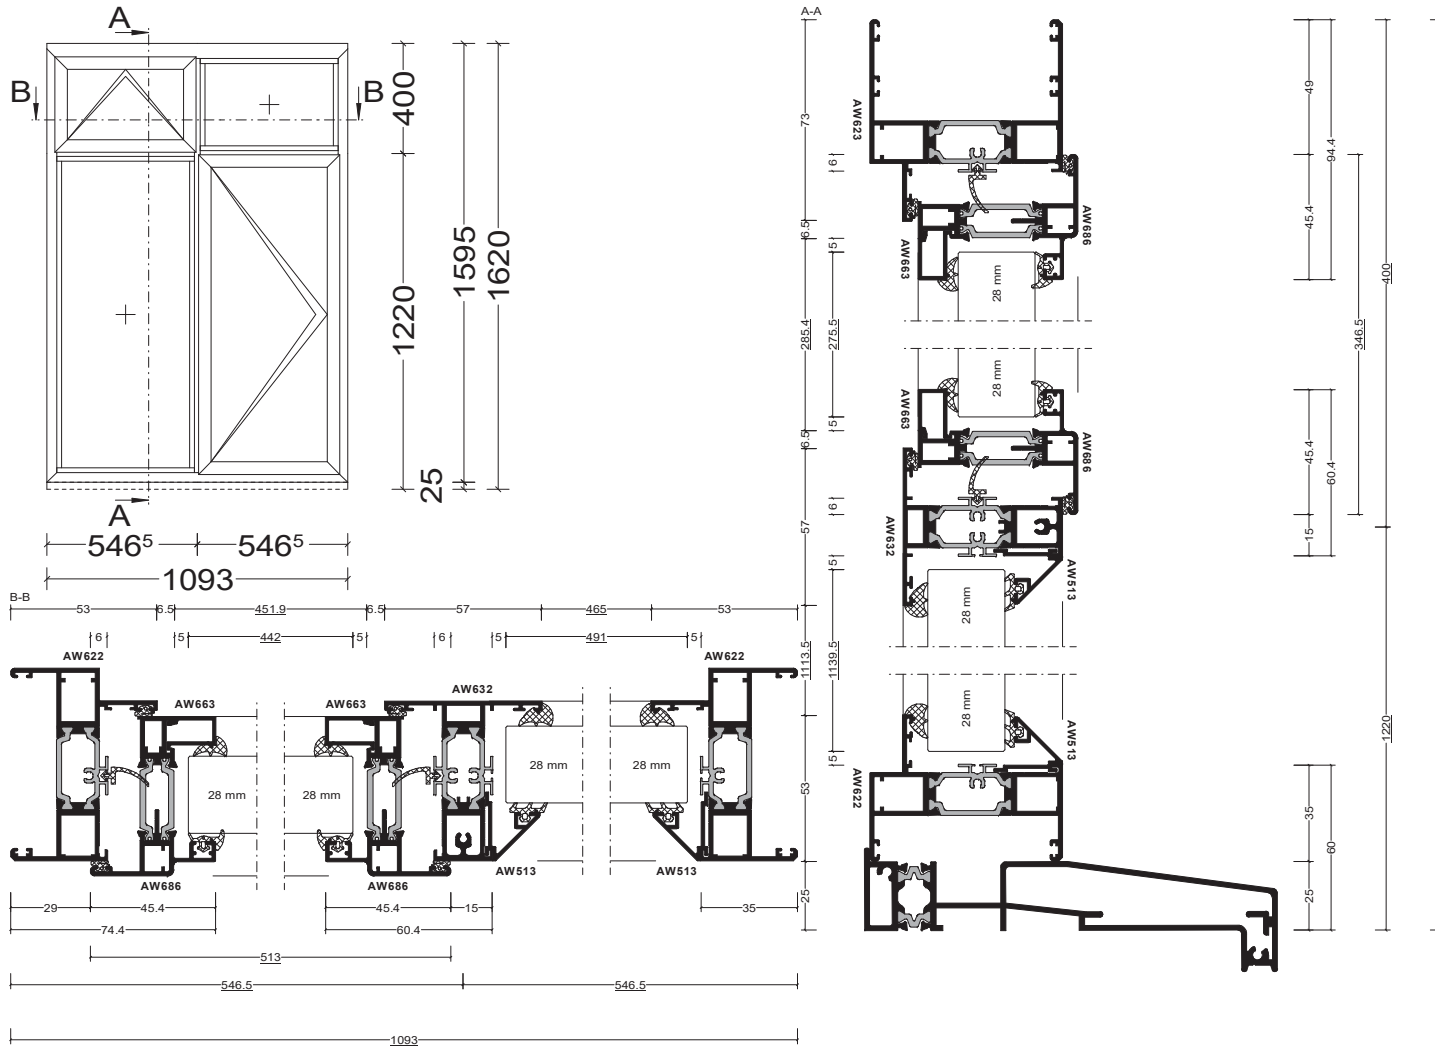

Pos. Bedroom Bay 3 / 3, Quantity: 1
 Job: Capital / Jonathan & Kelly
 System: AluK GB 58BW / 58BD Residential / ST Bevelled Push In
 Exterior View

Title: Proposed sectional drawing for W4 (main bedroom bay 3)
 Drawing number: 2021/W4
 Date: 09.03.2021
 Proposed development: new double glazing aluminium windows
 Site address: Flat 24 Hillfield Court, Belsize Avenue, London NW3 4BH