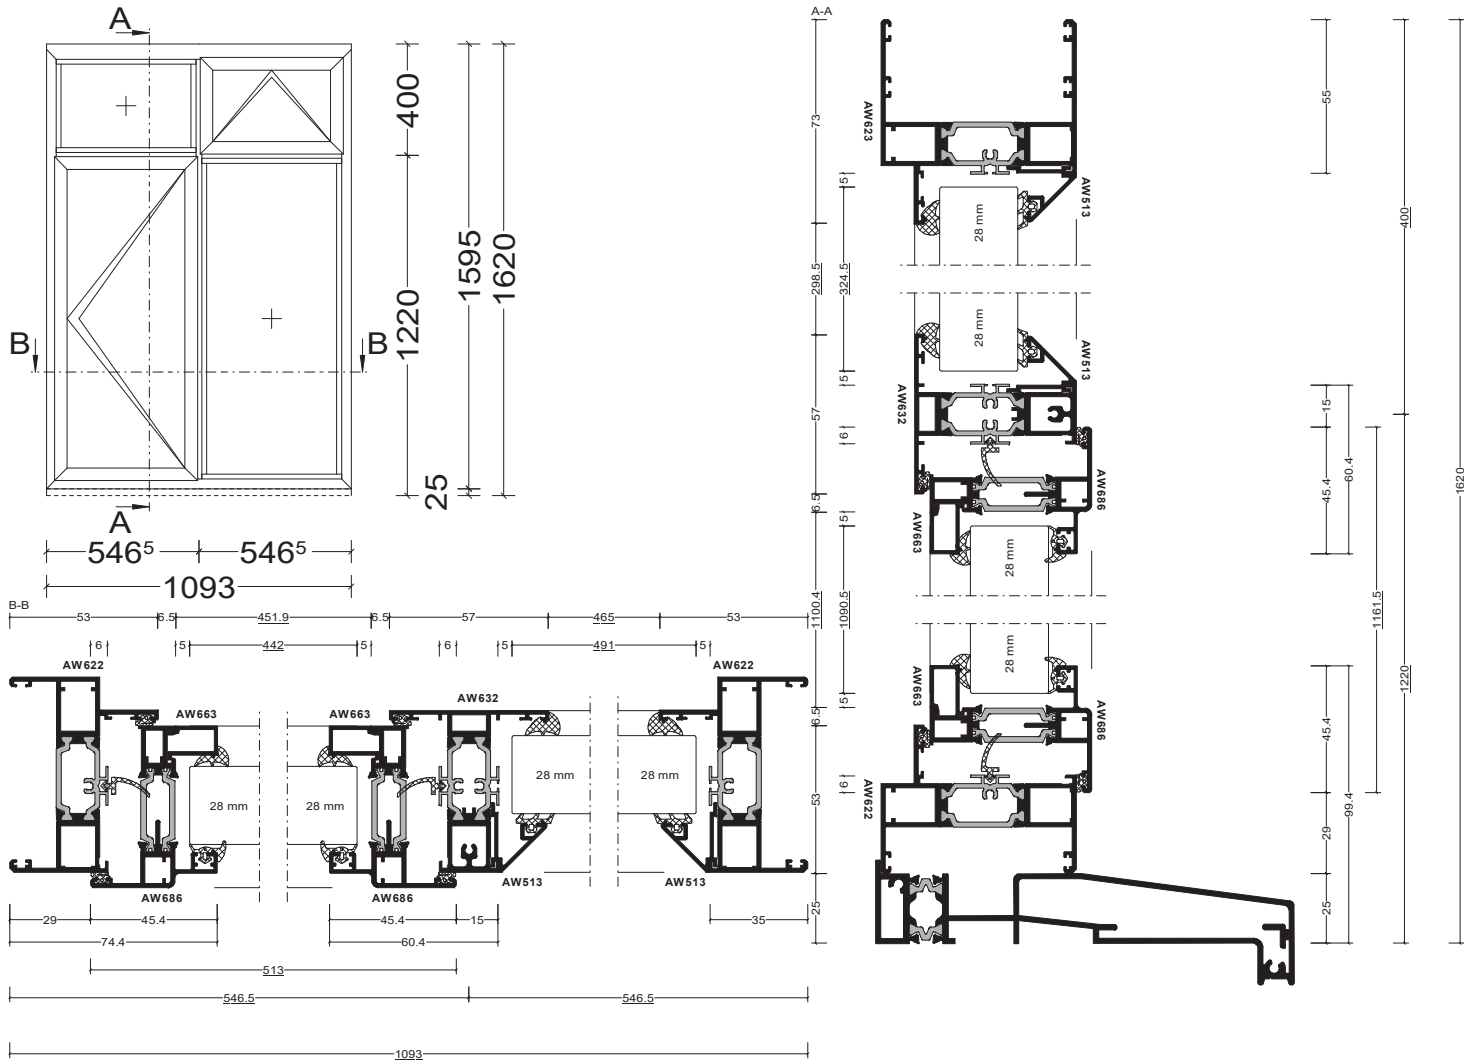

Pos. Bedroom Bay 1 /3, Quantity: 1  
 Job: Capital / Jonathan & Kelly  
 System: AluK GB 58BW / 58BD Residential / ST Bevelled Push In  
 Exterior View

Title: Proposed sectional drawing for W2 (main bedroom bay 1)  
 Drawing number: 2021/W2  
 Date: 09.03.2021  
 Proposed development: new double glazing aluminium windows  
 Site address: Flat 24 Hillfield Court, Belsize Avenue, London NW3 4BH