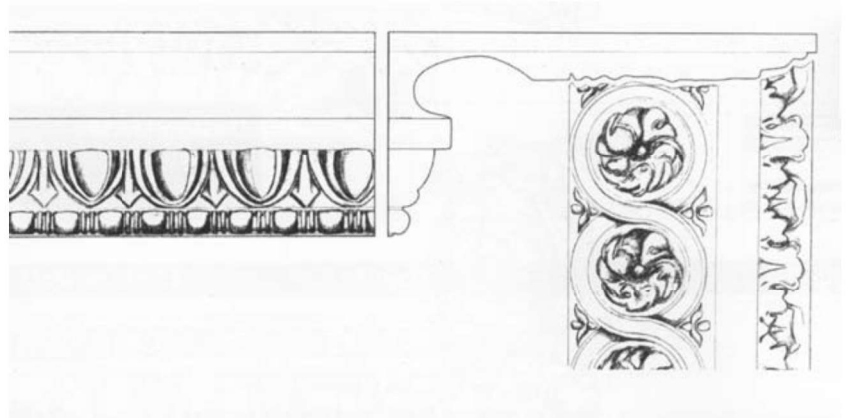

## **CORNICE TYPE A**

Entrance Hall

London Fine Art Plaster  
Design LFA67  
Projection 203mm  
Depth 113mm

## **CORNICE TYPE B**

Drawing Room

London Fine Art Plaster  
Design LFA62  
Projection 295mm  
Depth 137mm

## **CORNICE TYPE C**

Upper Floors

Butcher Plasterworks  
Design LV404  
Projection 175mm  
Depth 55mm