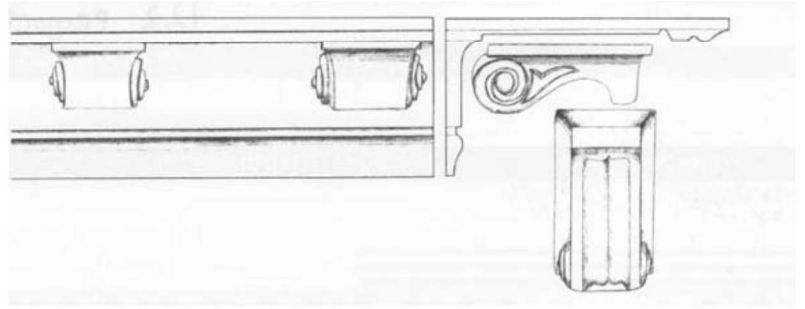

## **CORNICE TYPE A**

Entrance Hall

London Fine Art Plaster  
Design LFA67  
Projection 203mm  
Depth 113mm

## **CORNICE TYPE B**

Drawing Room

London Fine Art Plaster  
Design LFA62  
Projection 295mm  
Depth 137mm

## **CORNICE TYPE C**

Upper Floors

Butcher Plasterworks  
Design LV404  
Projection 175mm  
Depth 55mm