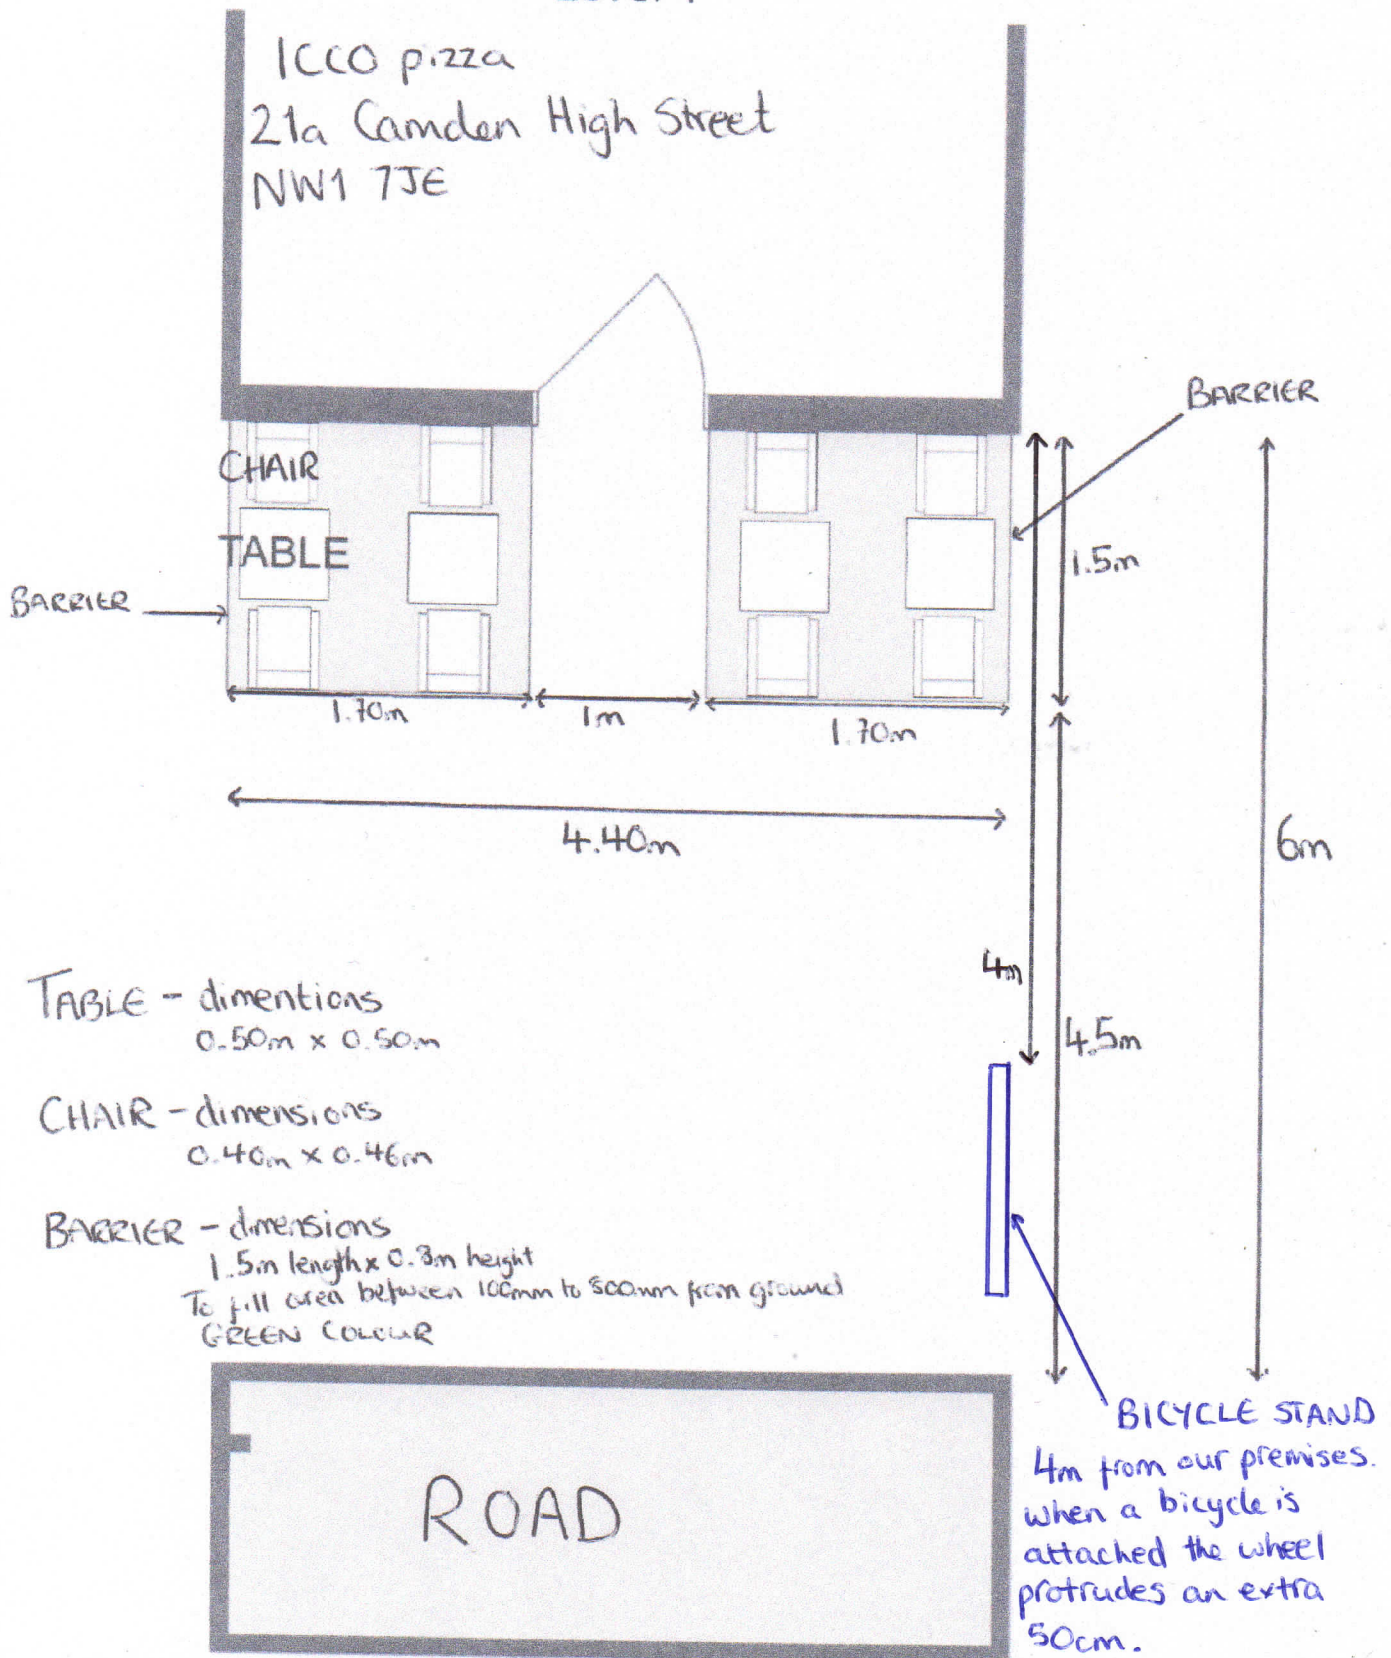

Camden High Street, Outdoor tables and chairs drawing F Level 1

TABLE - dimensions
0.50m x 0.50m

CHAIR - dimensions
0.40m x 0.46m

BARRIER - dimensions
1.5m length x 0.3m height
To fill area between 100mm to 500mm from ground
GREEN COLOUR