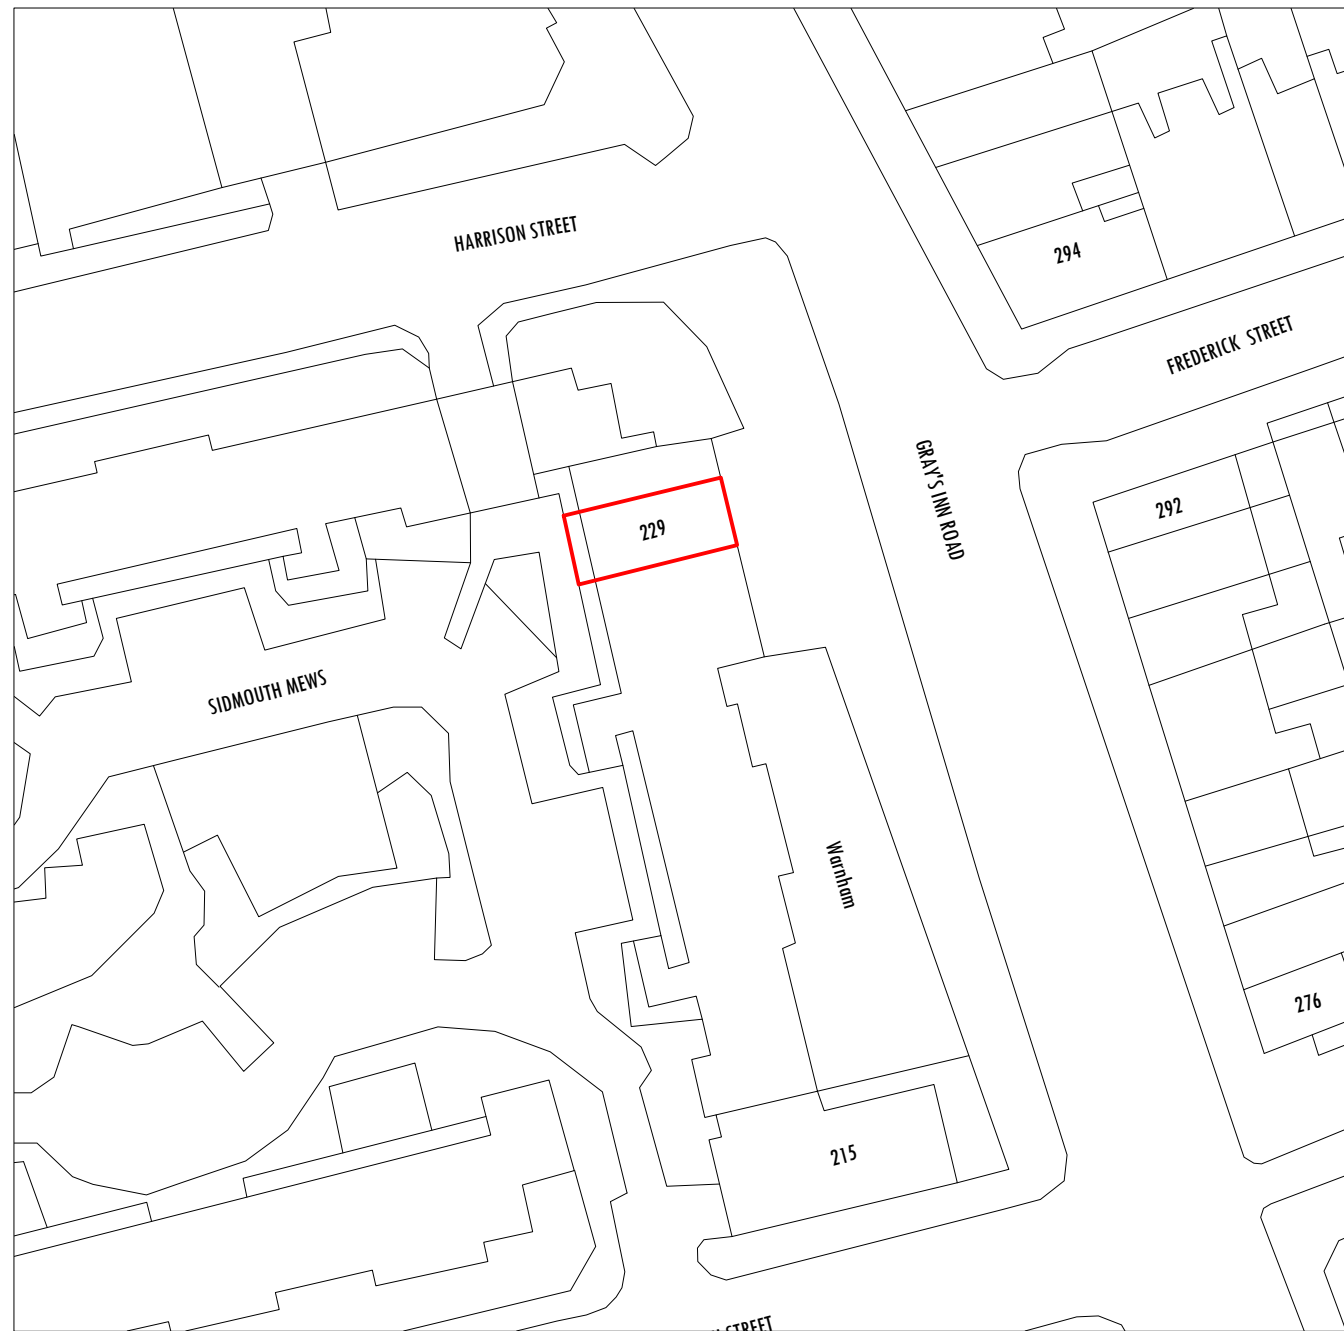

Location Plan, Scale 1/1250

Site plan, Scale 1/500

Rev.	Date	Revisions
PLANNING		
 ARCH ARCHITECTURAL DESIGN STUDIO 400 West Green Road London N15 3PX Tel: 0208 809 2320 - 0784241 0527 Web: www.archpl.co.uk		
Client	Huseyin Carman	
Project	229 Grays Inn Rd Kings Cross London WC1X 8RH	
Scale	1/1250, 1/500 @A3	Date 14/09/2020
Drawn By	RG	Checked By AEC
Project No.	19110	Drawing No. PA001
		Revision -
Drawing title Location and Block Plans		