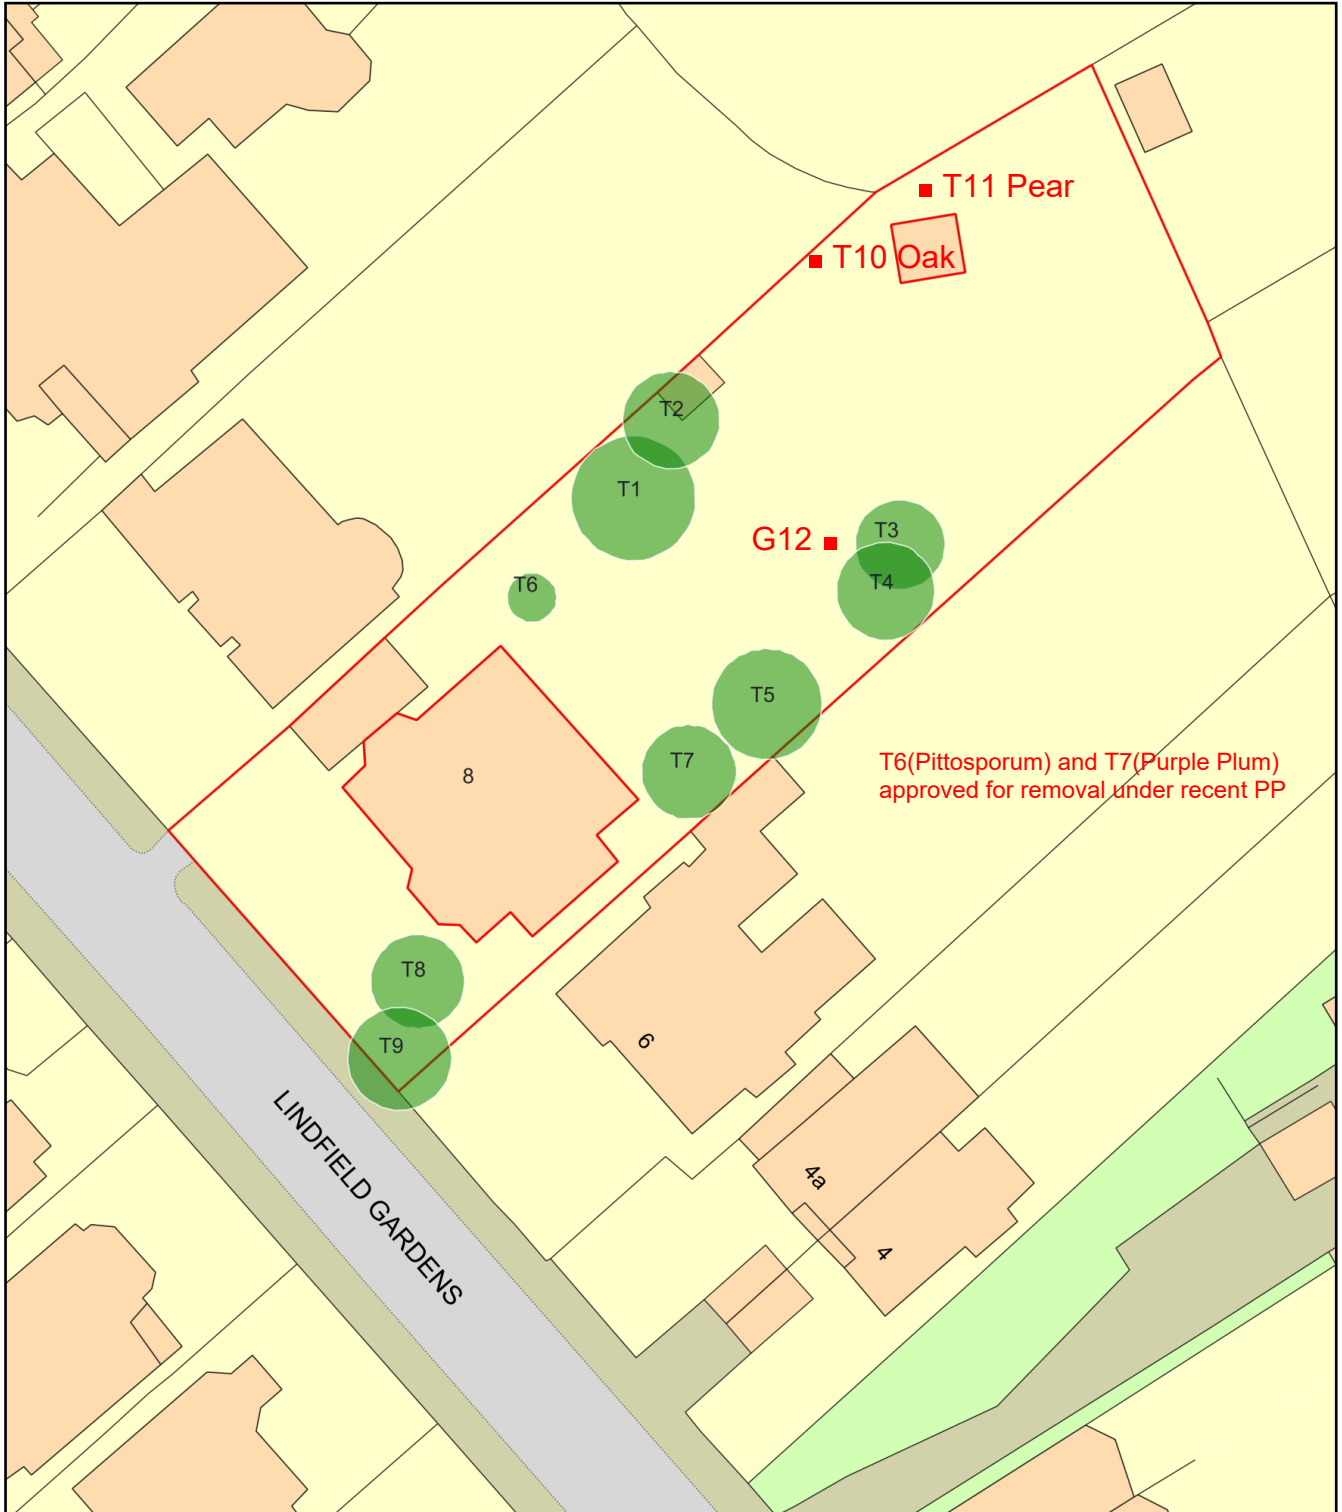

TREE SURVEY PLAN - 8 LINDFIELD GARDENS NW3 6PU

Plan Produced for: **MARC LIXENBERG**

Date Produced: 21 Oct 2020 **updated 18.3.21**

Plan Reference Number: TQRQM20295144742103

Scale: 1:500 @ A4