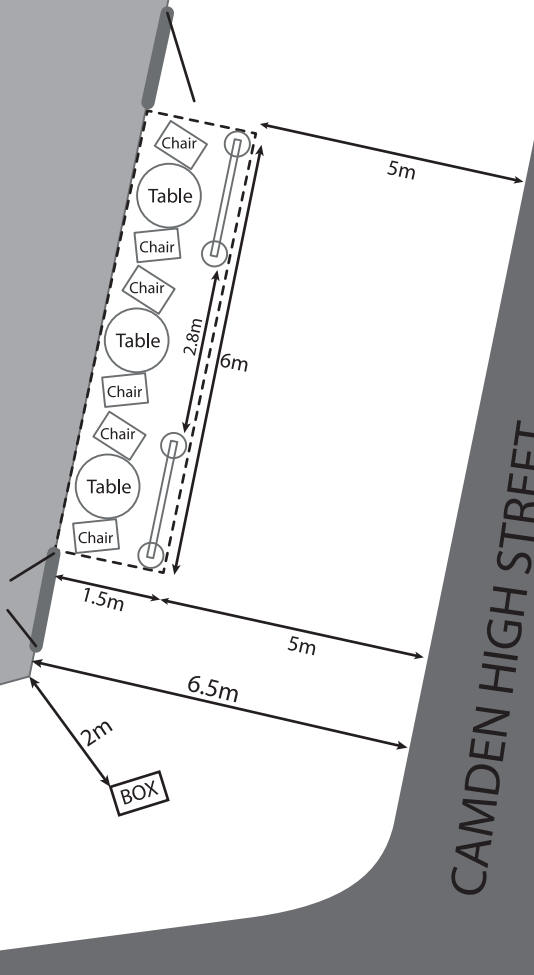

LYTTELTON ARMS

1 CAMDEN HIGH STREET

CAMDEN HIGH STREET

MORNINGTON CRESCENT

Fire Box - 55cm by 30cm

Barrier - 1.6m by 35cm

Table - 85cm by 85cm

Chair - 43cm by 58cm

Required frontcourt on the high street