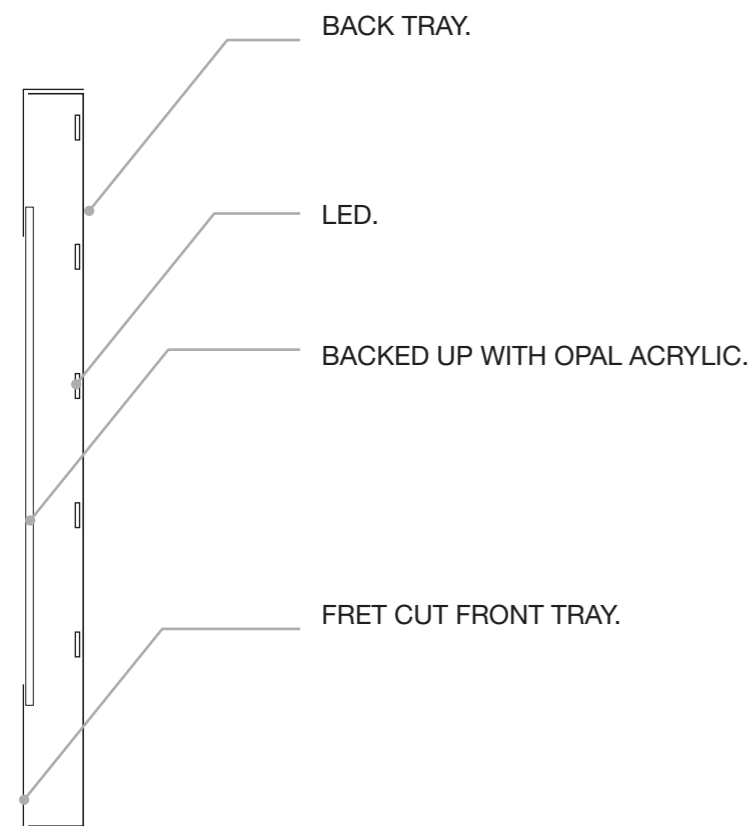

ITEM 01 (Qty 1)

Formed aluminum Panel

Featuring:

- 80mm returns
- Fret cut display, backed-up with opal acrylic
- LED internally illuminated
- Painted to match **C:76 M:11 Y:32 K:0**

Scale 1:20

4018 mm x 980mm

SIDE VIEW

Scale 1:10

ITEM 02 (Qty 1)

Projecting Back to back Formed aluminum Panels

Featuring:

- 50mm returns per side (100mm o/a)
- Fret cut display, backed-up with opal acrylic
- LED internally illuminated
- Painted to match **C:76 M:11 Y:32 K:0**

Scale 1:10

600 mm x 600mm

SIDE VIEW

Scale 1:10

C:76 M:11 Y:32 K:0