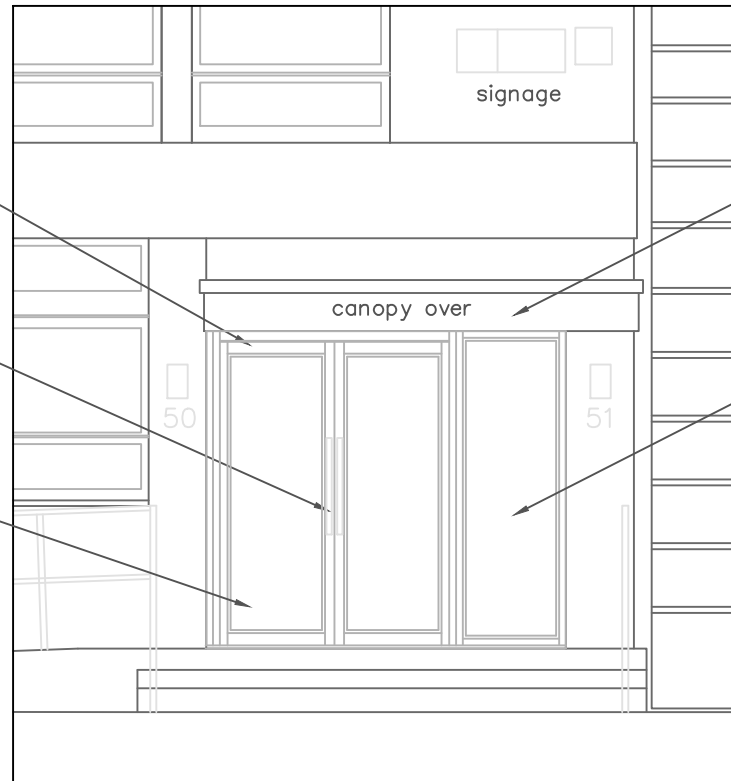

Aluminium surround frame
 Spray finished. Colour: silver

'D' handles. Brushed
 stainless steel

Glass Panels

No change to the
 door surrounds/
 reveals, steps or
 canopy.

Fixed side panel.
 Glass pane within
 aluminium frame

Project
 51-51 RUSSELL SQUARE
 LONDON - WC1H 0DG

Title
 PROPOSED
 ENTRANCE DOOR

Client
 ASSOCIATED BRITISH FOODS

Drawing Ref.
 2383 - 04 - Rev 0

| | |
|------------|------------|
| Project No | Revision |
| 2383 | 0 |
| Plot Scale | Sheet Size |
| 1 : 50 | A3 |