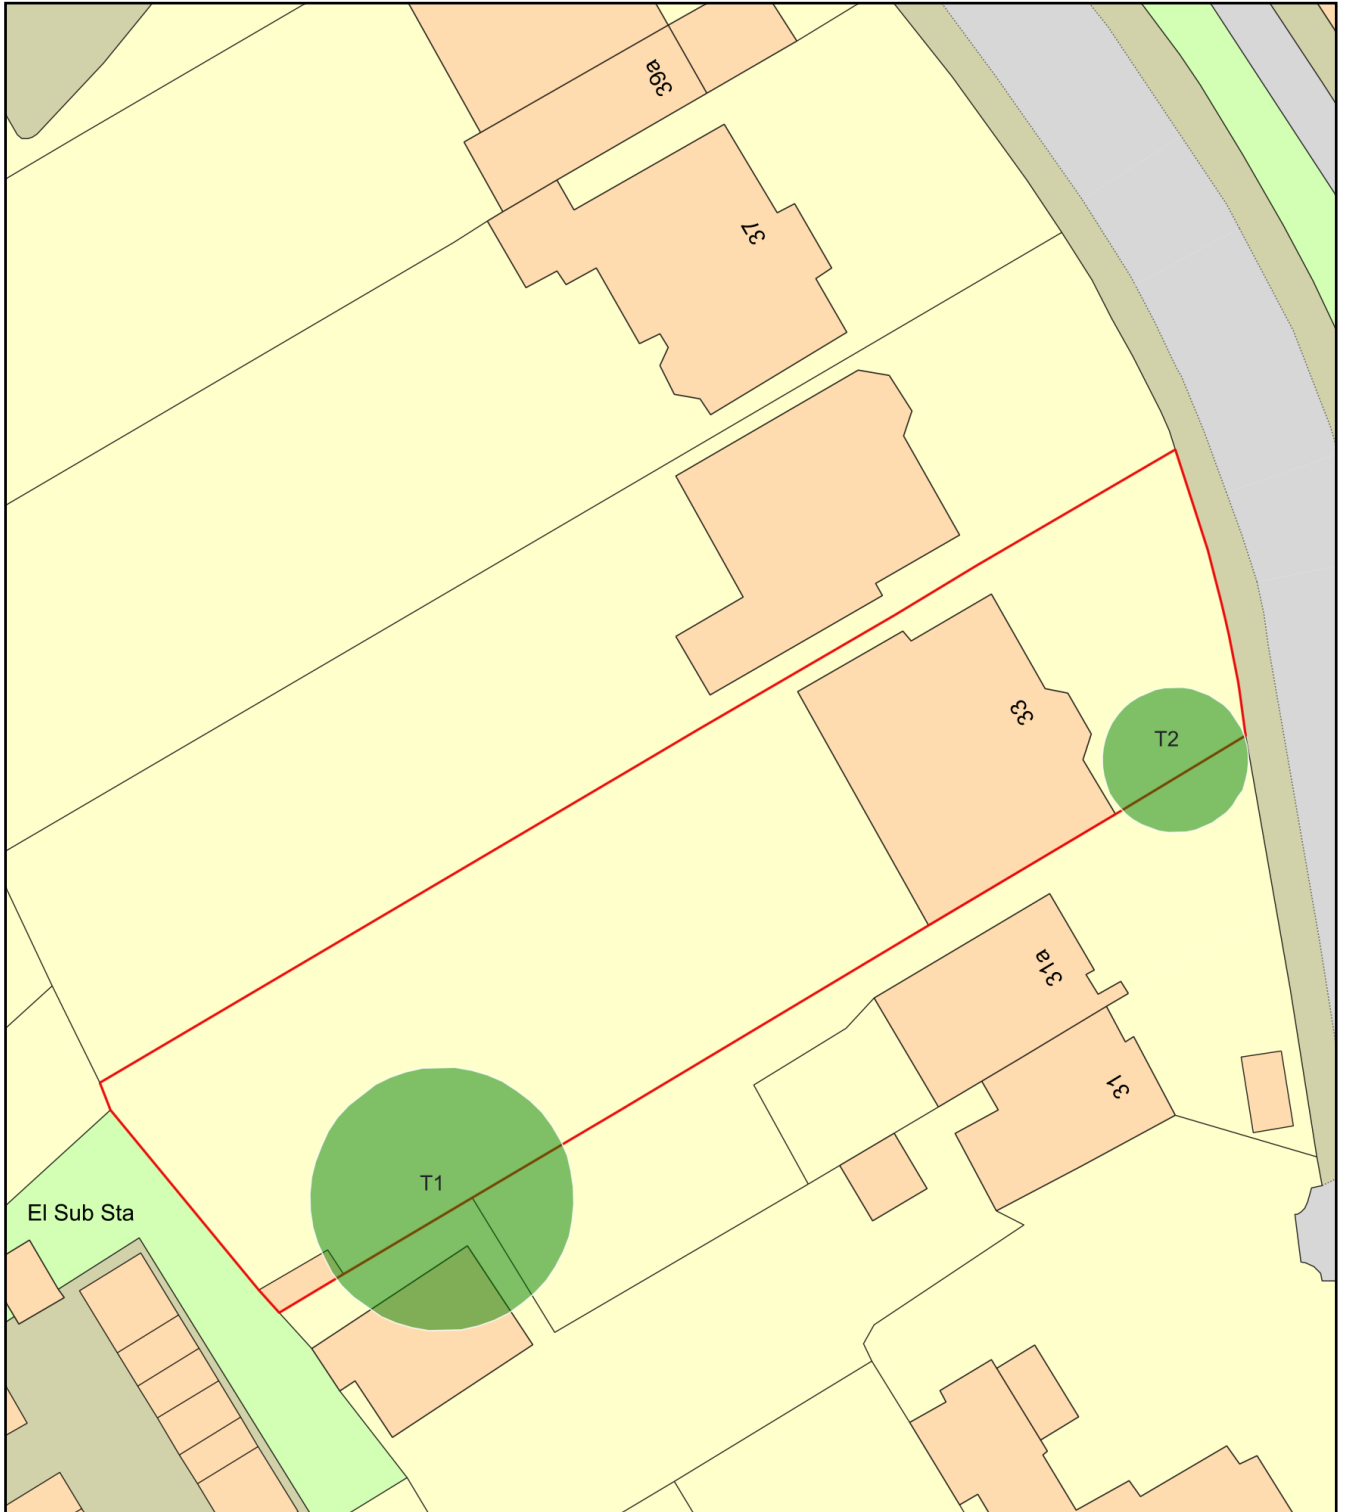

33 FROGNAL NW3 6YD

Plan Produced for: L.B.CAMDEN

Date Produced: 10 Mar 2021

Plan Reference Number: TQRQM21069141832420

Scale: 1:500 @ A4