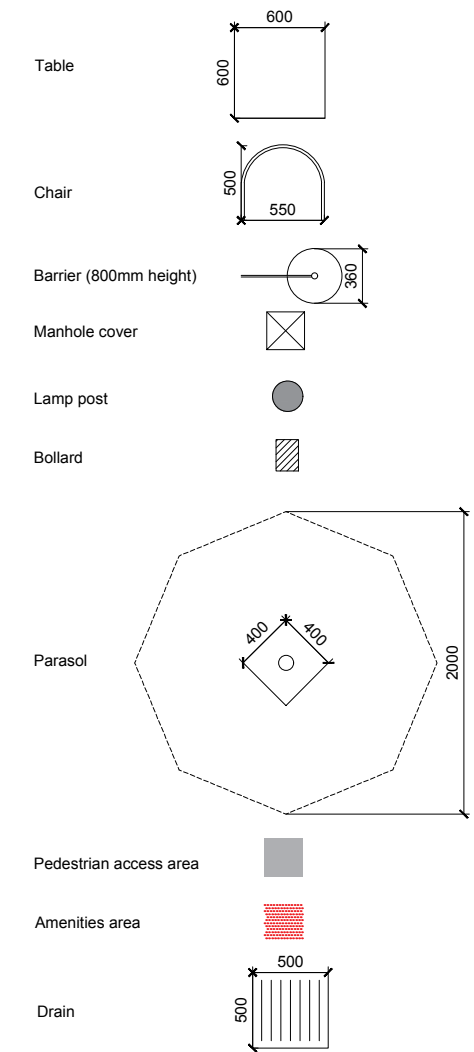

Key

-	CB	New Drawing	RC	19.02.18
REV	BY	DESCRIPTION	CKD	DATE

Cooley | Architects

123 Aldersgate Street London EC1A 4JQ
t: 020 3176 4481 www.cooleyarchitects.com

CLIENT

Mr Zahir Ibrahim
PROJECT
Ruskin's Cafe - Seating Plan
41 Museum Street, London, WC1A 1LU

DRAWING TITLE

Proposed External Seating Plan

DRAWN BY	DATE	CHECKED
CB	Oct 17	RC
SCALE	SIZE	STATUS
1:50	A3	Planning

DRAWING No	REV
910 - SK XX02	-