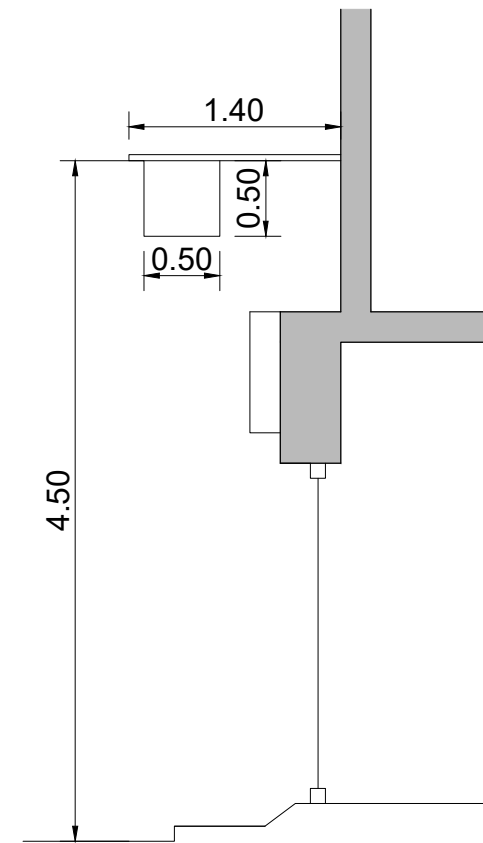

Flat representation of building façade
scale 1.50

Façade section A-A
scale 1.50

TITLE:		COMPANY: FREQUENCY		
PROJECTING POLE WITH A HANGING SIGN		ADDRESS: 121 Kings Cross Road, WC1X 9NH		
		PAPER SIZE: A3		
*.PDF				
SCALE:	UNITS:	DATE:	No.	VERSION
1.50	METERS	05/03/2021	001	01