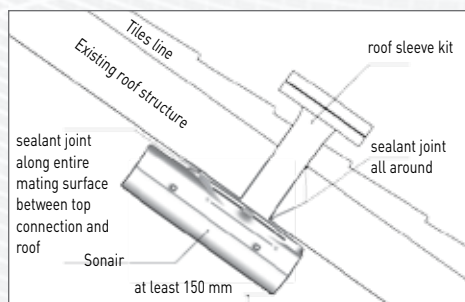

## Roof sleeve pitched roof

Article	Article no.
RVT200 roof tile with lead flashing for roof sleeve	110217

For attics, the roof sleeve kit offers the possibility to place the Sonair against the pitched roof with a sleeve through the roof.

Roof sleeve pitched roof

Roof sleeve pitched roof

**BRINK**

*Air for Life*