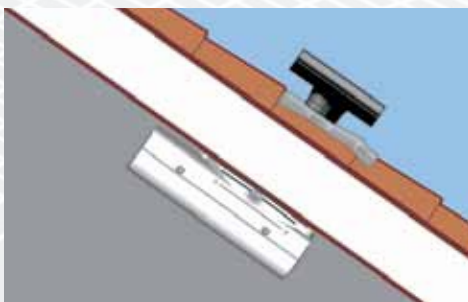

## Sleeves

7.

8.

9.

Article	Pic.	Article no.
Sleeve pipe DV 100, L= 500 mm	7	110208
Flexible wall sleeve 110 mm, for facing brick grille	8	110354
Flexible wall sleeve 110 mm, for wall grille	9	535010

## Sleeve kits

Article	Pic.	Article no.
Sleeve kit DV100, white outdoor grille	1+7	110299
Sleeve kit DV100, brown outdoor grille	2+7	110300

## Roof sleeve pitched roof

Article	Article no.
RVT200 roof tile with lead flashing for roof sleeve	110217

For attics, the roof sleeve kit offers the possibility to place the Sonair against the pitched roof with a sleeve through the roof.