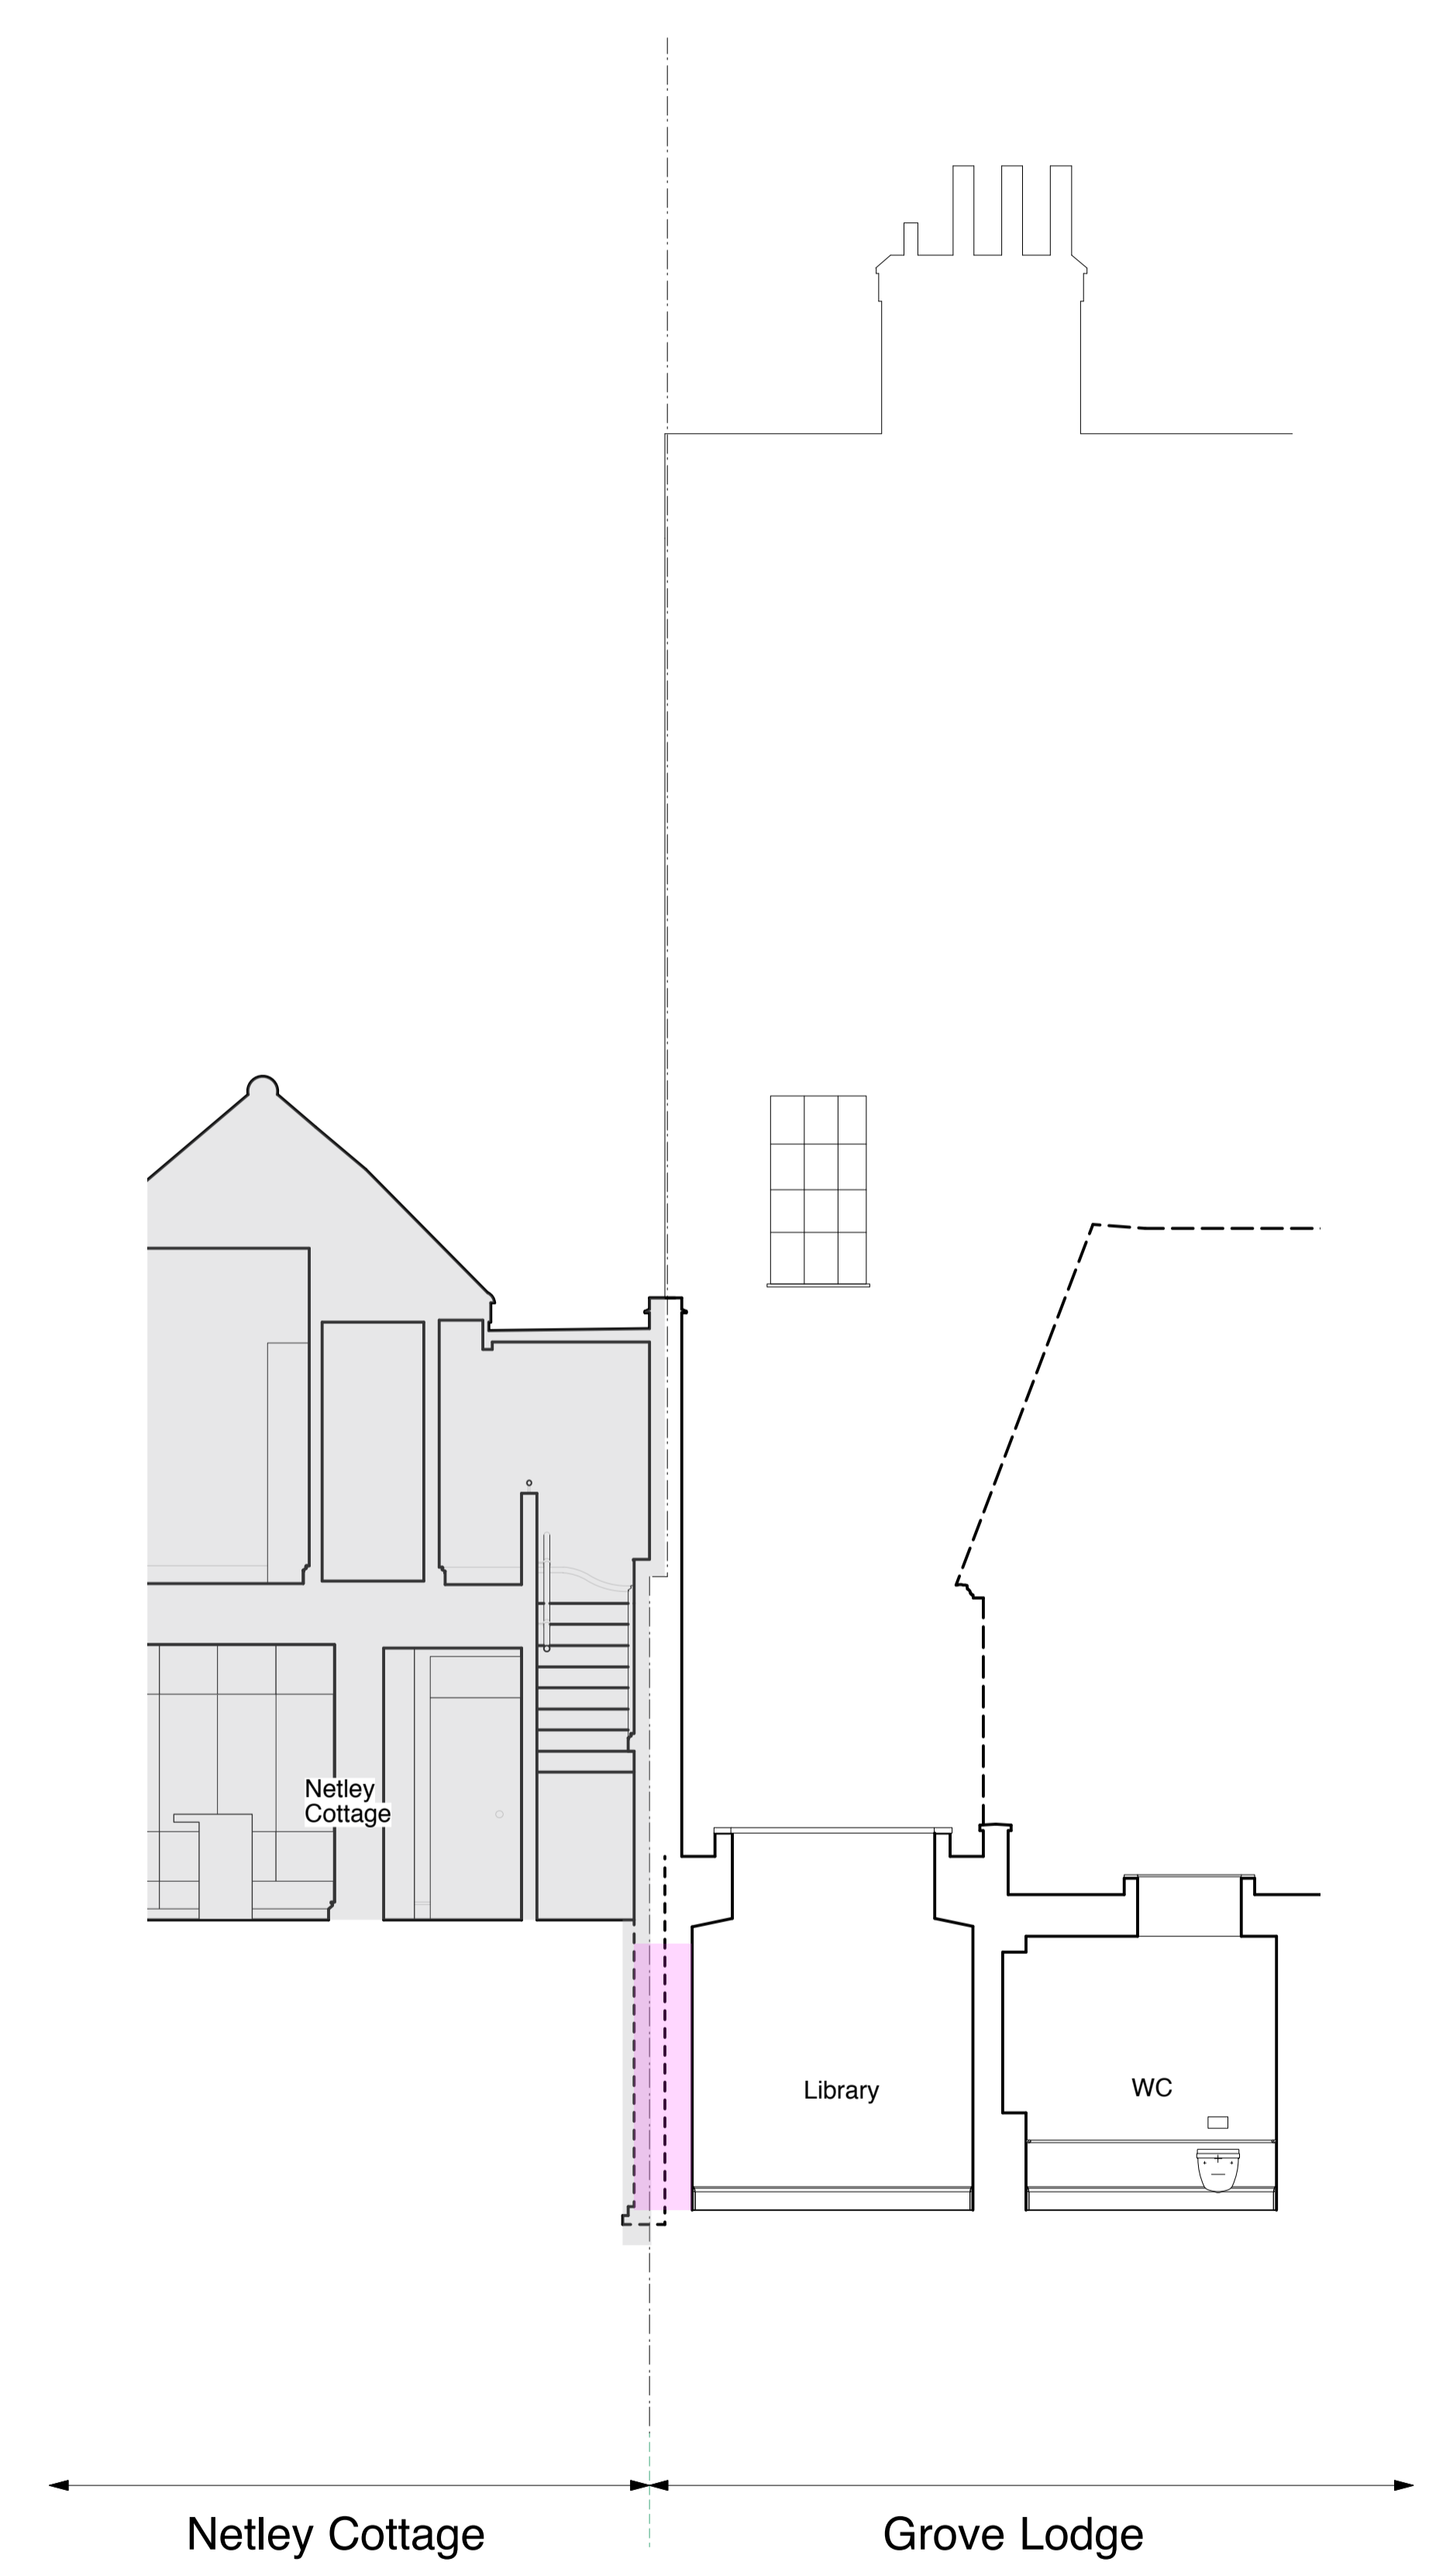

KEY:
- Removal/Alteration

Existing Section

Proposed Section

A. 25/02/21 First Floor Connection Removed

4orm

1-5 Offord Street London N1 1DH
020 7183 7045

studio@4orm.co.uk
www.4orm.co.uk

In association with
HANS VERSTUYFT ARCHITECTEN

Project
Grove Lodge

Drawing Title
Existing & Proposed Short
Section

Drawing Status
PLANNING

Date	Scale @ A1	Drawn
Oct 2020	1:50	JW

Drawing Number
4143-XP.10_A