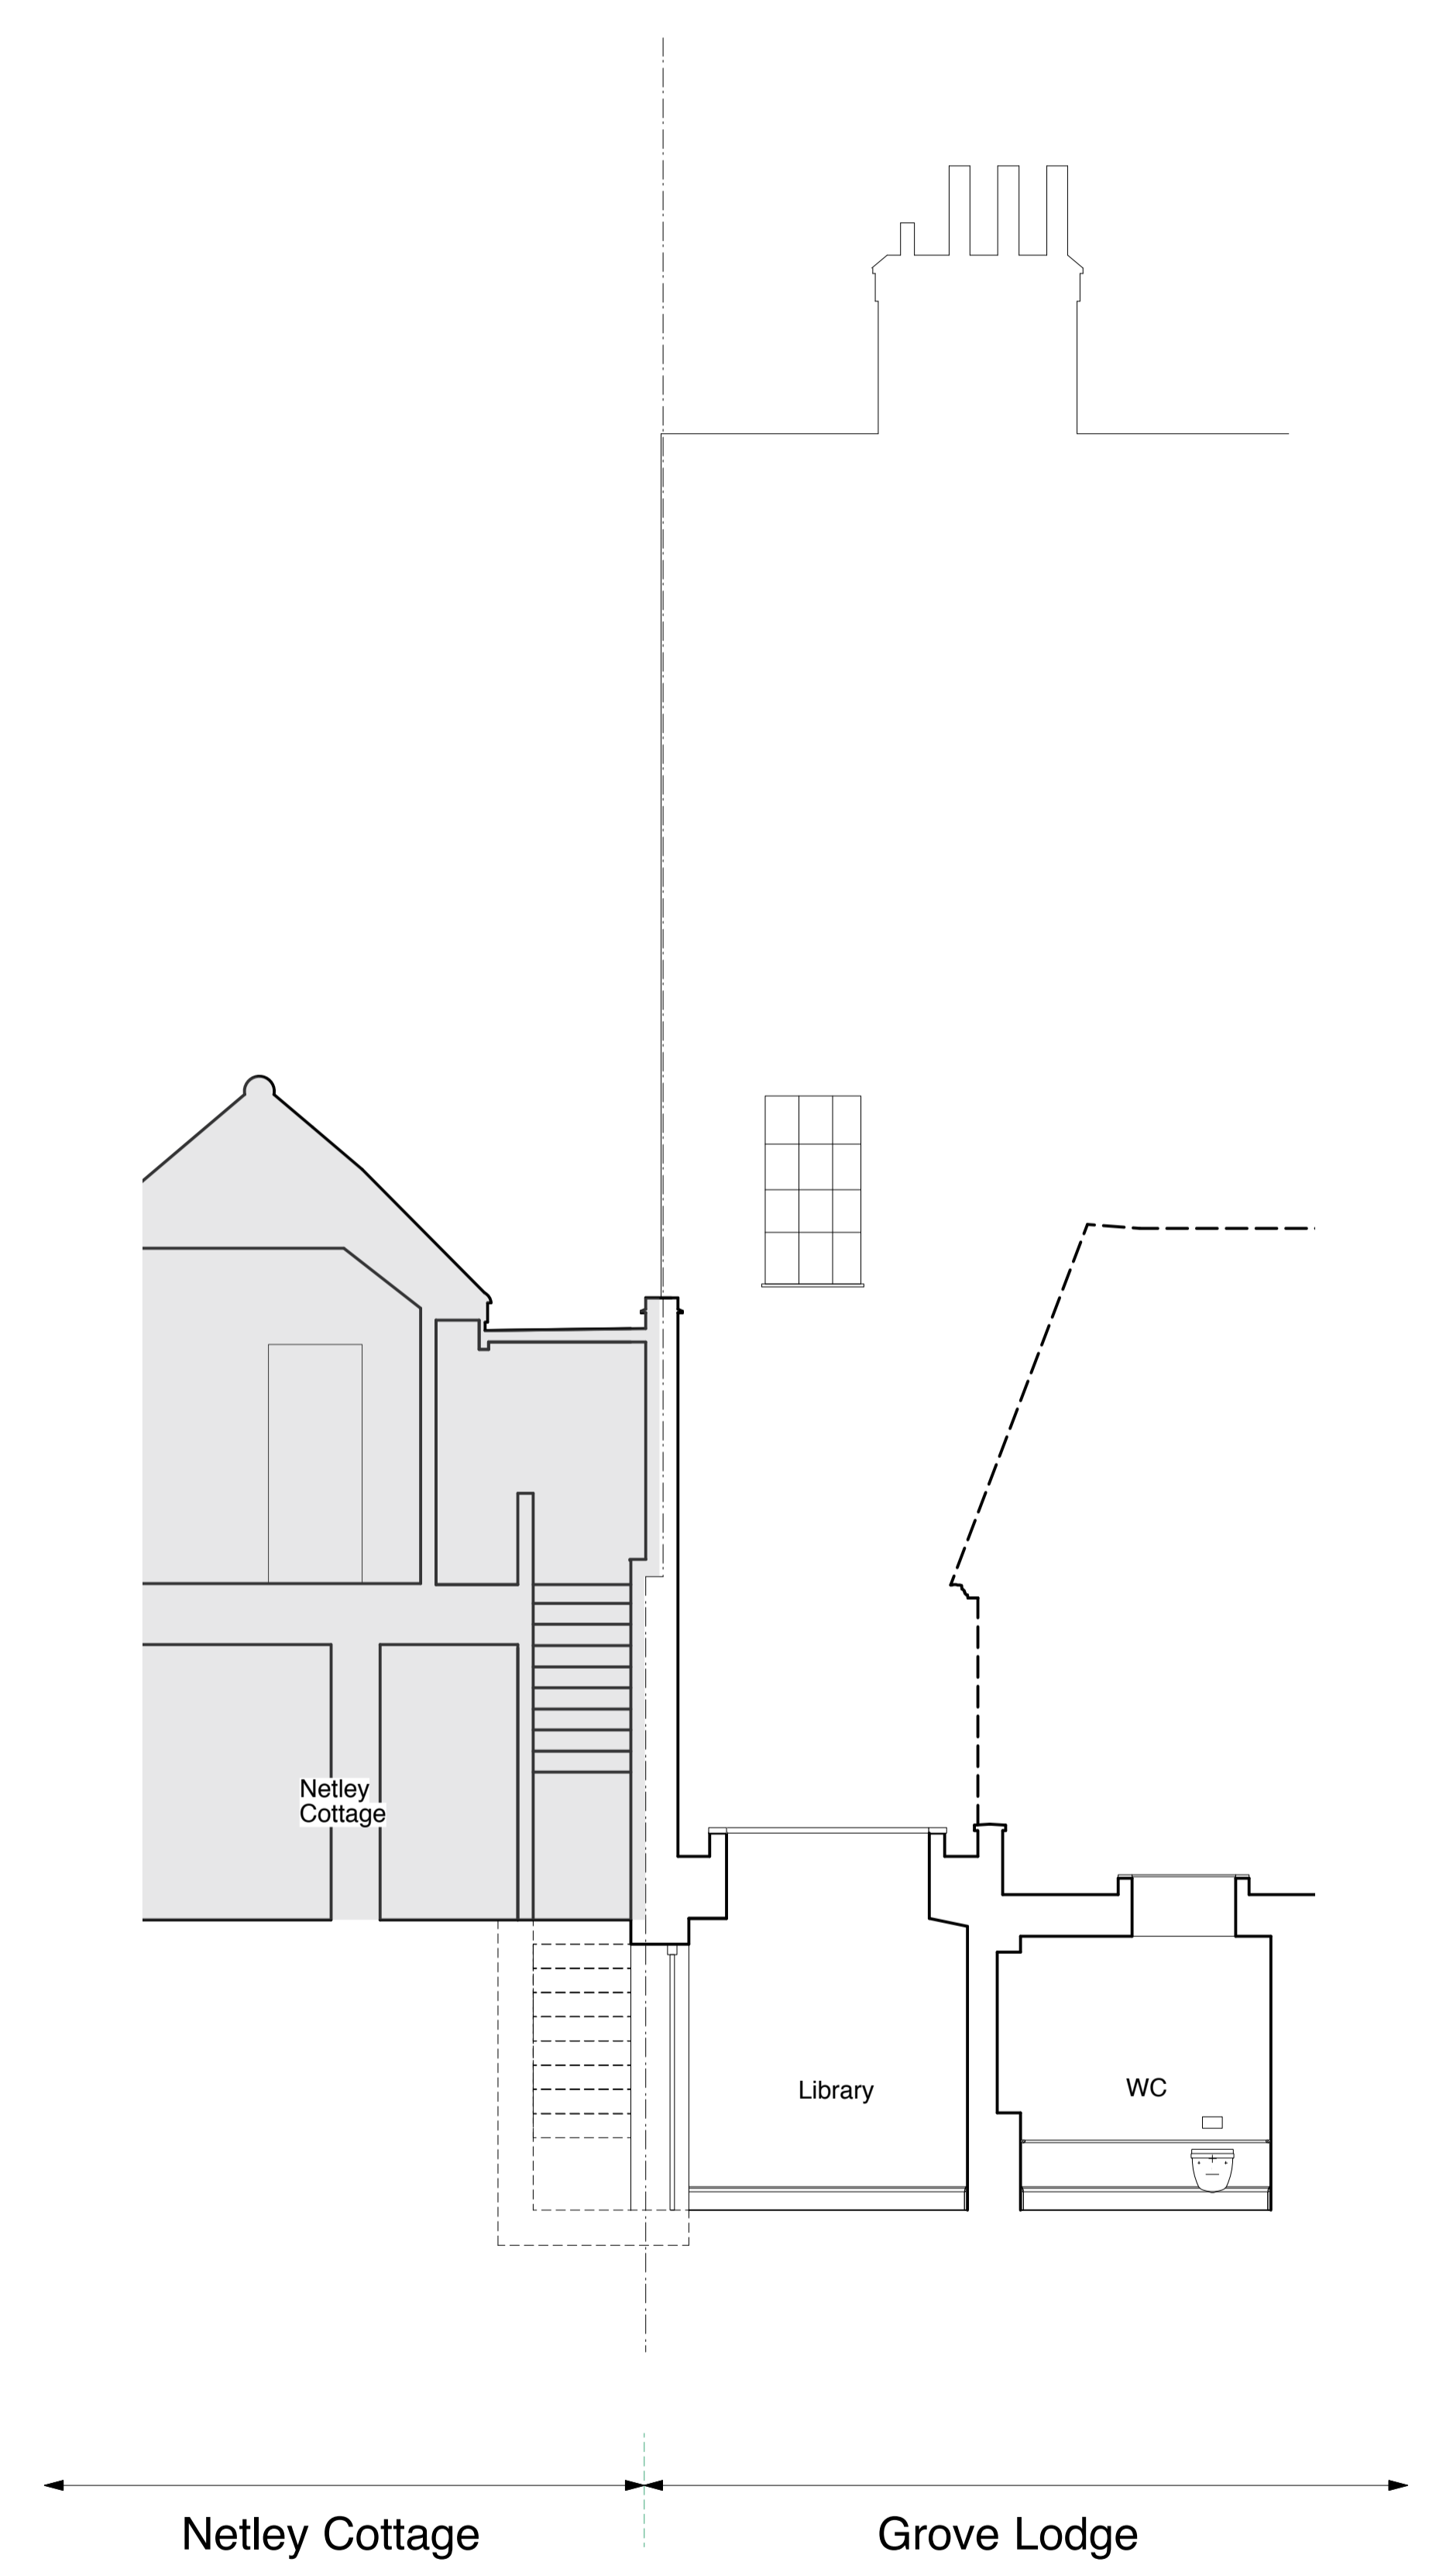

KEY:
- Removal/Alteration

Existing Section

Proposed Section

A. 25/02/21 First Floor Connection Removed

4orm

1-5 Offord Street London N1 1DH
020 7183 7045

studio@4orm.co.uk
www.4orm.co.uk

In association with
HANS VERSTUYFT ARCHITECTEN

Project
Grove Lodge

Drawing Title
Existing & Proposed Short
Section

Drawing Status
PLANNING

Date	Scale @ A1	Drawn
Oct 2020	1:50	JW

Drawing Number
4143-XP.10_A