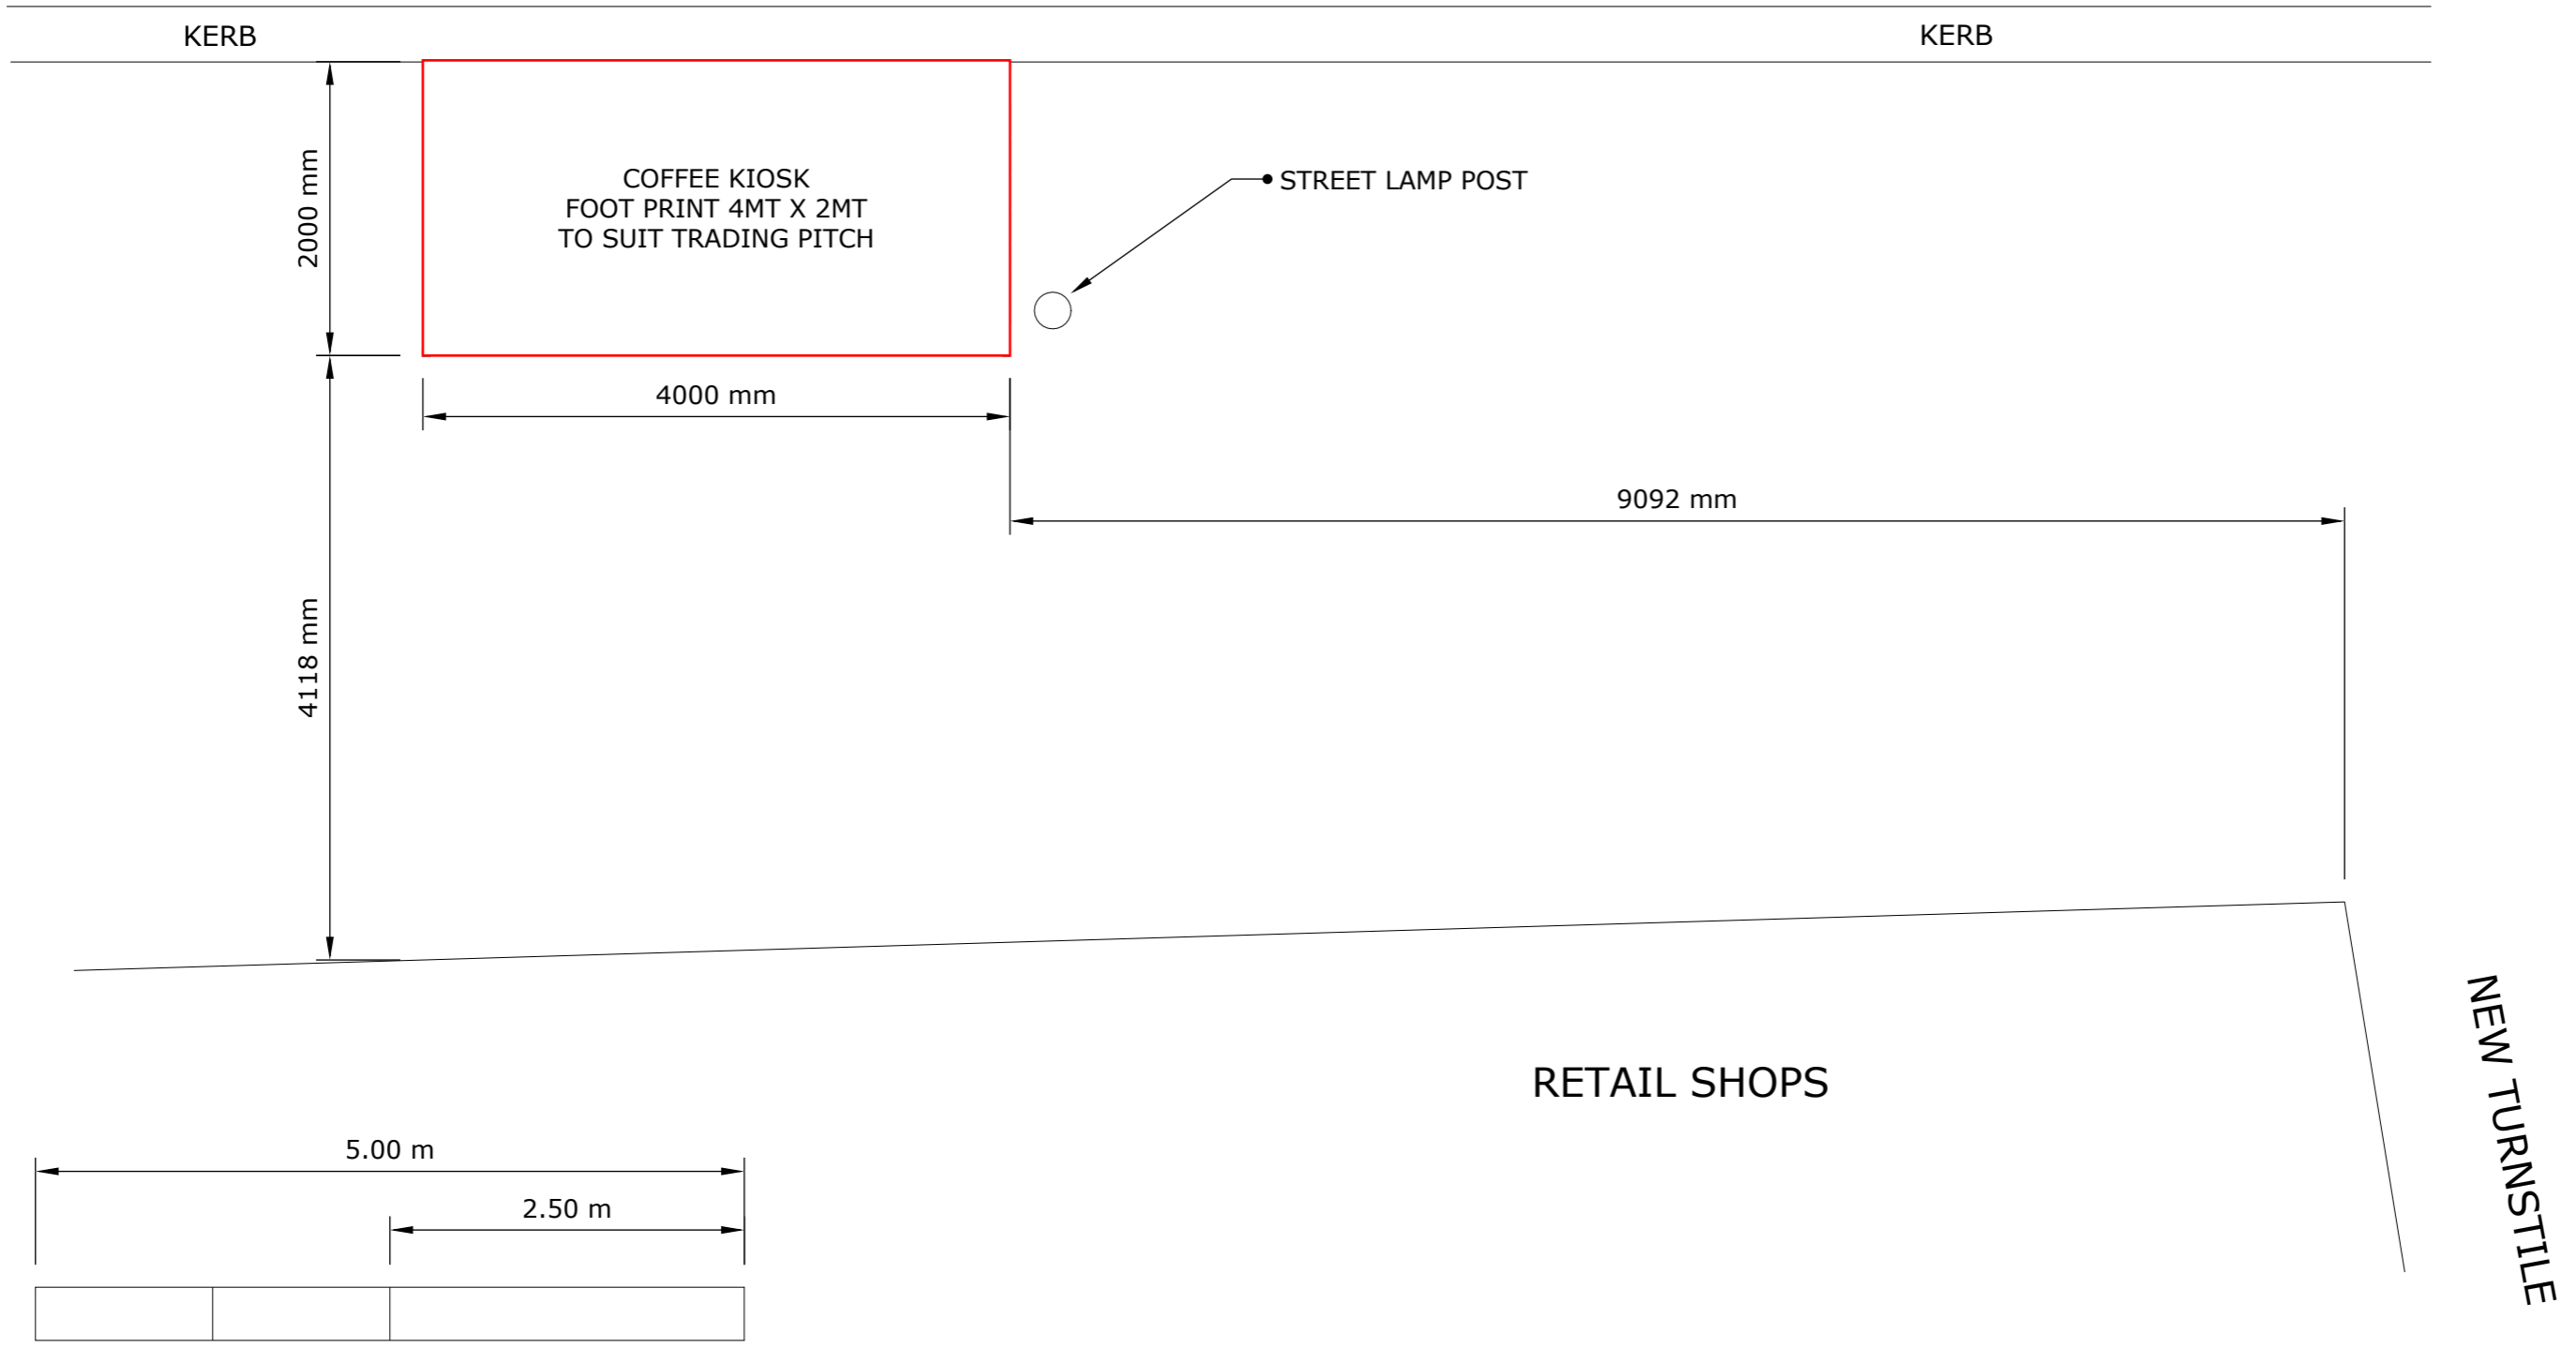

A40 HIGH HOLBORN

SCALE BAR 1:50

MICHAEL GRANEY - COFFEE KIOSK PITCH NO HHM3 - HIGH HOLBORN	SITE PLAN	03/03/2021	 CAPITALKIOSK	REVISIONS		A 1
	SCALE 1 : 50	REF - HSRG1		MM/DD/YY	REMARKS	
COPYRIGHT : Capital Kiosk reserves the ownership rights of this drawing and the same cannot be reproduced or transferred to third parties without written authorisation			Capital Kiosk Co Ltd, Maguire Industrial Estate, 219 Torrington Avenue, Coventry, CV4 9HN T:024 76 471666 M: info@capitalkiosk.co.uk W: www.capitalkiosk.co.uk		1	---
					2	---
					3	---
					4	---
					5	---