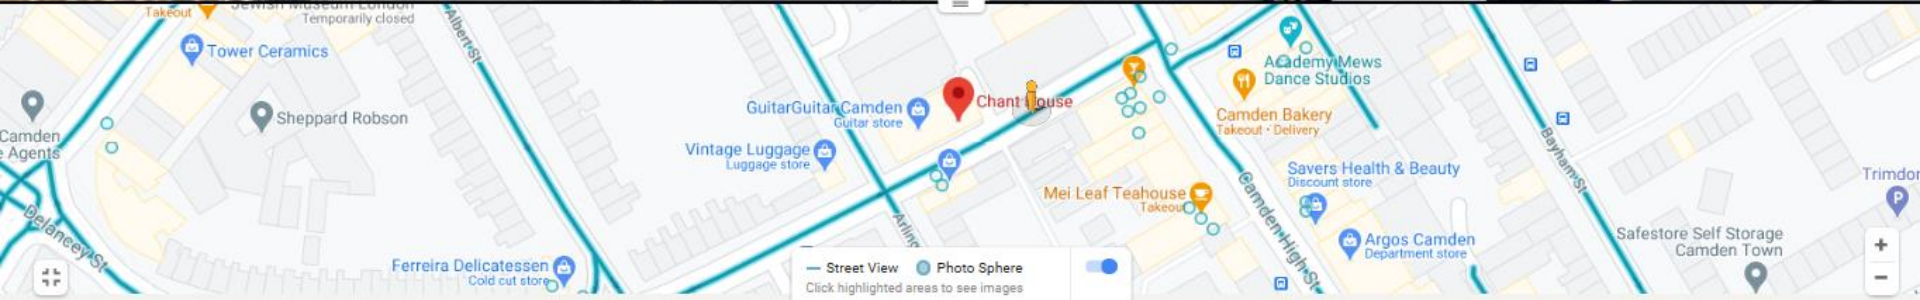

Photo 2.15

Photo 2.16

Photo 2.17

Photo 2.18

240 A502
London, England
Google
Street View

Photo 2.19

Photo 2.22

Photo 3.1

Outer Cir
London, England
Google
Street View

Photo 3.4

Street View Photo Sphere
Click highlighted areas to see images

Image capture: Jul 2019 © 2020 Google India Terms Report a problem

Photo 3.7

117 Parkway
London, England
Google
Street View

Photo 3.9

Photo 3.14

Photo 3.15

Photo 3.16

9 Pratt St
London, England
Google
Street View

Photo 3.17

Photo 3.18

Virgin Trains
Circus 360
Street View - Aug 2017

Photo 4.2 ✕

Photo 4.6

Photo 4.7

Photo 4.9

Cardington St
London, England
Google
Street View

Photo 4.10

Photo 4.12

Photo 4.14