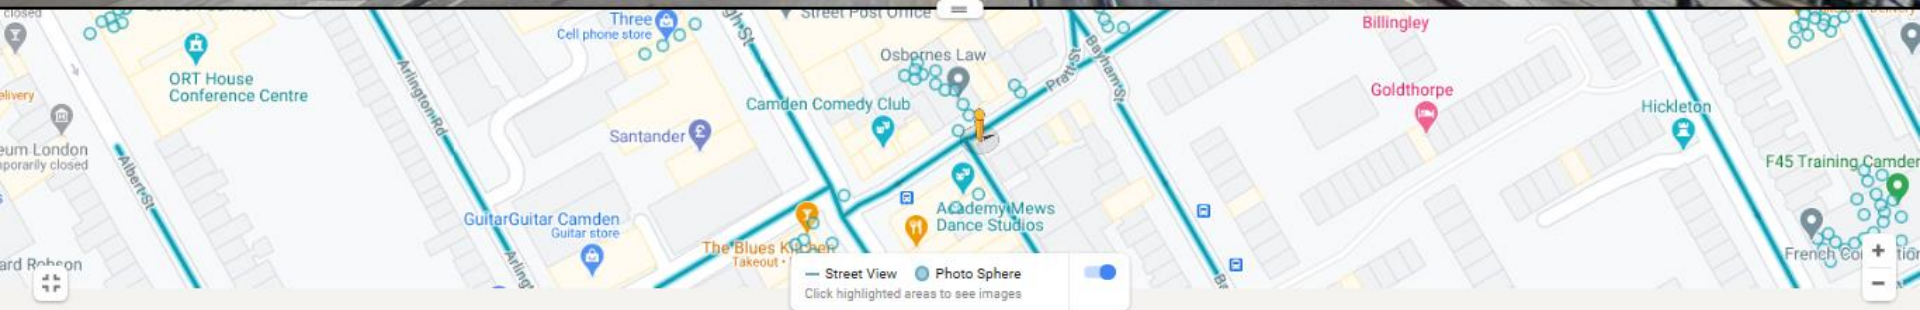

Photo 2.15

Photo 2.16

Photo 2.17

Photo 2.18

240 A502
London, England
Google
Street View

Photo 2.19

Photo 2.22

Photo 3.1

Outer Cir
London, England
Google
Street View

Photo 3.4

Street View Photo Sphere
Click highlighted areas to see images

Image capture: Jul 2019 © 2020 Google India Terms Report a problem

Photo 3.7

117 Parkway
London, England
Google
Street View

Photo 3.9

Photo 3.14

Photo 3.15

Photo 3.16

9 Pratt St
London, England
Google
Street View

Photo 3.17

Photo 3.18

Virgin Trains
Circus 360
Street View - Aug 2017

Photo 4.2 ✕

Photo 4.6

Photo 4.7

Photo 4.9

Cardington St
London, England
Google
Street View

Photo 4.10

Photo 4.12

Photo 4.14