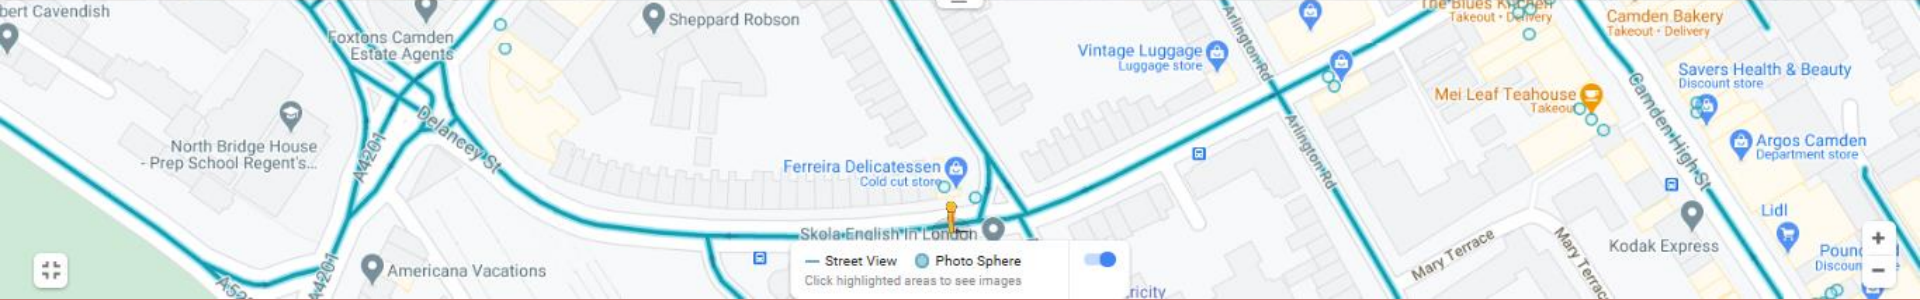

Primrose Hill

Supreme Factory

Street View - May 2016

Photo 2.7

Photo 2.11

Photo 2.13

Photo 2.14

32 Chalk Farm Rd
London, England
Google
Street View

Photo 2.15

Photo 2.16

Photo 2.17

Photo 2.18

240 A502
London, England
Google
Street View

Photo 2.19

Photo 2.22

Photo 3.1

Outer Cir
London, England
Google
Street View

Photo 3.4

Street View Photo Sphere
Click highlighted areas to see images

Image capture: Jul 2019 © 2020 Google India Terms Report a problem

Photo 3.7

117 Parkway
London, England
Google
Street View

Photo 3.9

Photo 3.14

Photo 3.15

Photo 3.16

9 Pratt St
London, England
Google
Street View

Photo 3.17

Photo 3.18

Virgin Trains
Circus 360
Street View - Aug 2017