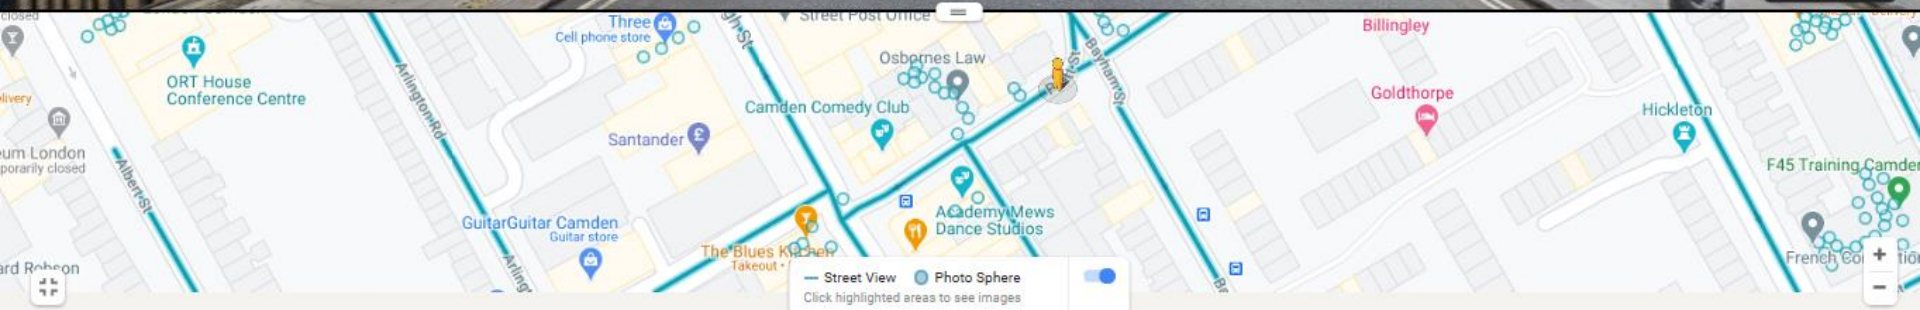

Photo 2.15

Photo 2.16

Photo 2.17

Photo 2.18

240 A502
London, England
Google
Street View

Photo 2.19

Photo 2.22

Photo 3.1

Outer Cir
London, England
Google
Street View

Photo 3.4

Street View Photo Sphere
Click highlighted areas to see images

Image capture: Jul 2019 © 2020 Google India Terms Report a problem

Photo 3.7

117 Parkway
London, England
Google
Street View

Photo 3.9

Photo 3.14

Photo 3.15

Photo 3.16

9 Pratt St
London, England
Google
Street View

Photo 3.17

Photo 3.18

Virgin Trains
Circus 360
Street View - Aug 2017

Photo 4.2 ✕

Photo 4.6

Photo 4.7

Photo 4.9

Cardington St
London, England
Google
Street View

Photo 4.10

Photo 4.12

Photo 4.14