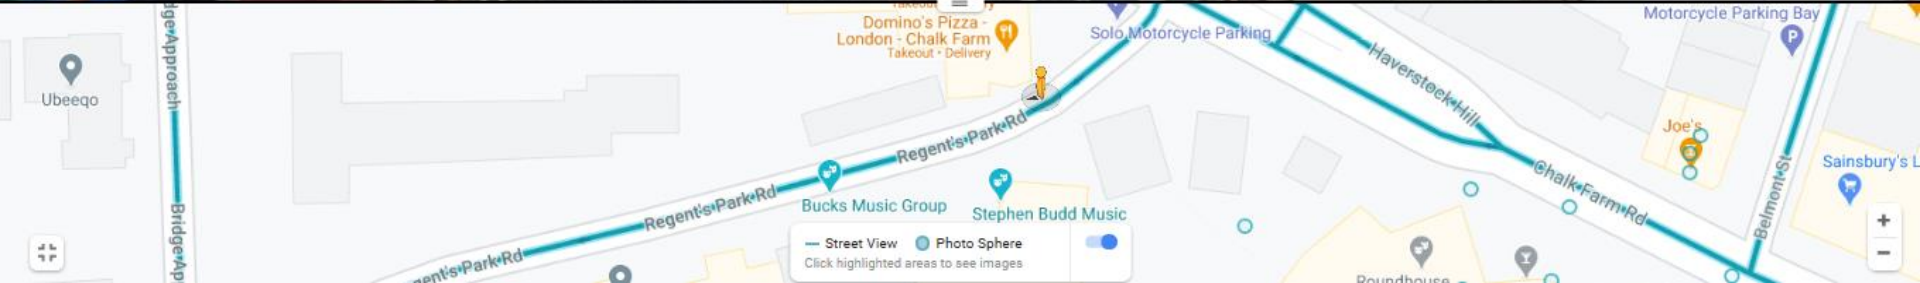

Primrose Hill

Supreme Factory

Street View - May 2016

Photo 2.7

Photo 2.11

Photo 2.13

Photo 2.14

32 Chalk Farm Rd
London, England
Google
Street View

Photo 2.15

Photo 2.16

Photo 2.17

Photo 2.18

240 A502
London, England
Google
Street View

Photo 2.19

Photo 2.22

Photo 3.1

Outer Cir
London, England
Google
Street View

Photo 3.4

Street View Photo Sphere
Click highlighted areas to see images

Image capture: Jul 2019 © 2020 Google India Terms Report a problem

Photo 3.7

117 Parkway
London, England
Google
Street View

Photo 3.9

Photo 3.14

Photo 3.15

Photo 3.16

9 Pratt St
London, England
Google
Street View

Photo 3.17

Photo 3.18

Virgin Trains
Circus 360
Street View - Aug 2017