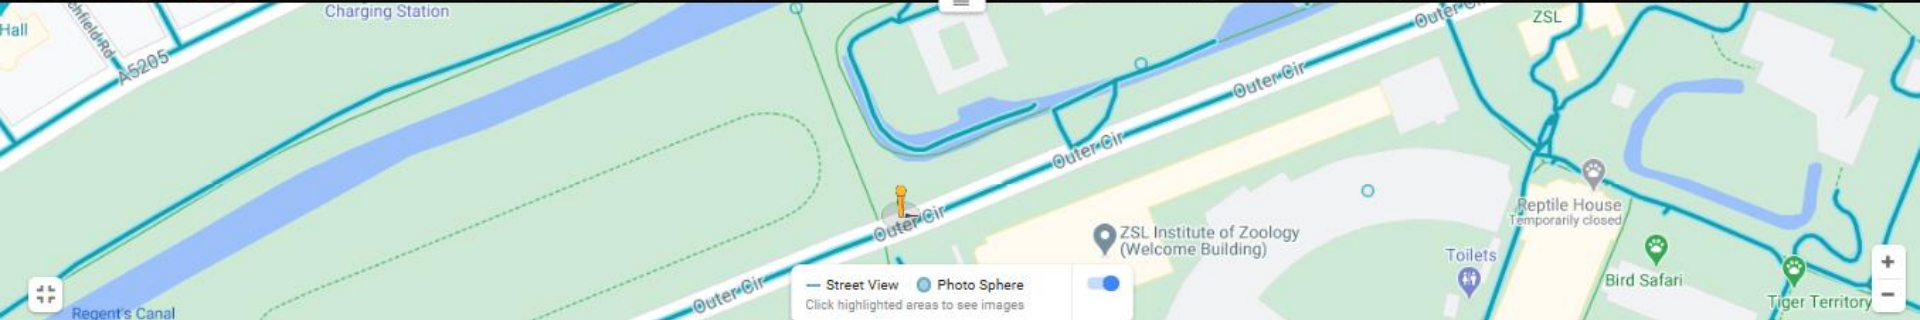

Primrose Hill

Supreme Factory

Street View - May 2016

Photo 2.7

Photo 2.11

Photo 2.13

Photo 2.14

32 Chalk Farm Rd
London, England
Google
Street View

Photo 2.15

Photo 2.16

Photo 2.17

Photo 2.18

240 A502
London, England
Google
Street View

Photo 2.19

Photo 2.22

Photo 3.1

Outer Cir
London, England
Google
Street View

Photo 3.4

Street View Photo Sphere
Click highlighted areas to see images

Image capture: Jul 2019 © 2020 Google India Terms Report a problem

Photo 3.7

117 Parkway
London, England
Google
Street View

Photo 3.9

Photo 3.14

Photo 3.15

Photo 3.16

9 Pratt St
London, England
Google
Street View

Photo 3.17

Photo 3.18

Virgin Trains
Circus 360
Street View - Aug 2017