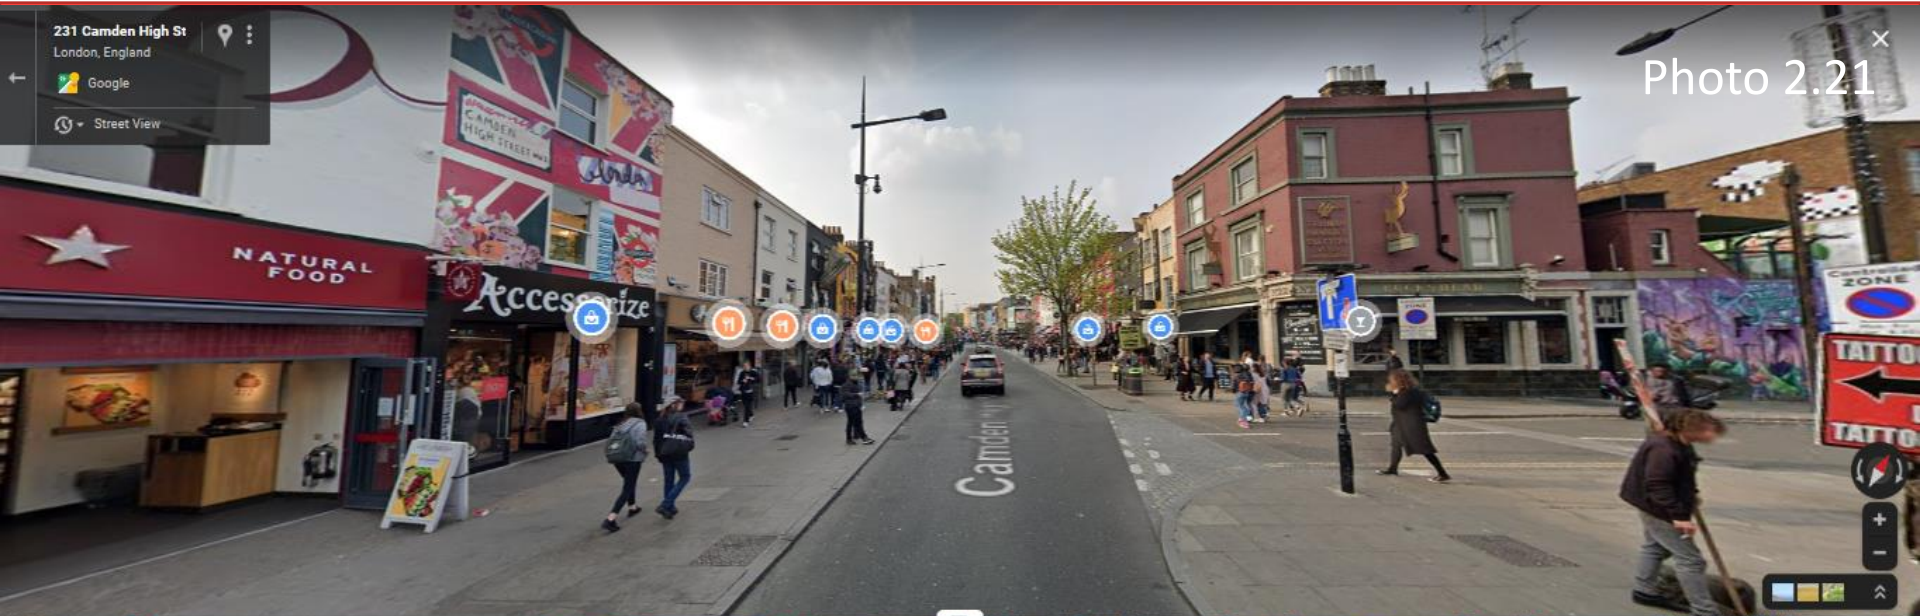

Primrose Hill

Supreme Factory

Street View - May 2016

Photo 2.7

Photo 2.11

Photo 2.13

Photo 2.14

32 Chalk Farm Rd
London, England
Google
Street View

Photo 2.15

Photo 2.16

Photo 2.17

Photo 2.18

240 A502
London, England
Google
Street View

Photo 2.19

Photo 2.22

Photo 3.1

Outer Cir
London, England
Google
Street View

Photo 3.4

Street View Photo Sphere
Click highlighted areas to see images

Image capture: Jul 2019 © 2020 Google India Terms Report a problem

Photo 3.7

117 Parkway
London, England
Google
Street View

Photo 3.9

Photo 3.14

Photo 3.15

Photo 3.16

9 Pratt St
London, England
Google
Street View

Photo 3.17

Photo 3.18

Virgin Trains
Circus 360
Street View - Aug 2017