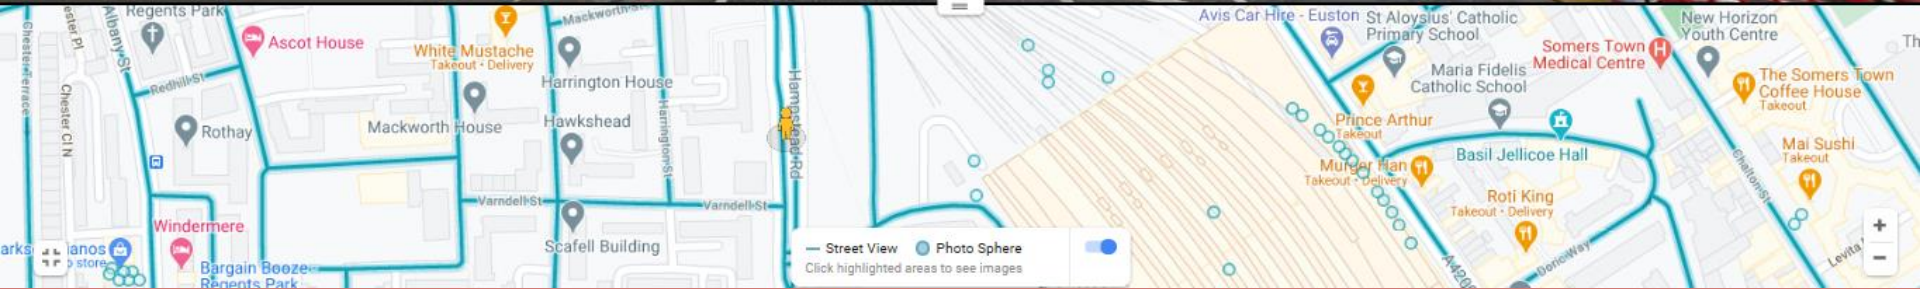

Photo 3.9

Photo 3.14

Photo 3.15

Photo 3.16

9 Pratt St
London, England
Google
Street View

Photo 3.17

Photo 3.18

Virgin Trains
Circus 360
Street View - Aug 2017

Photo 4.2 ✕

Photo 4.6

Photo 4.7

Photo 4.9

Cardington St
London, England
Google
Street View

Photo 4.10

Photo 4.12

Photo 4.14