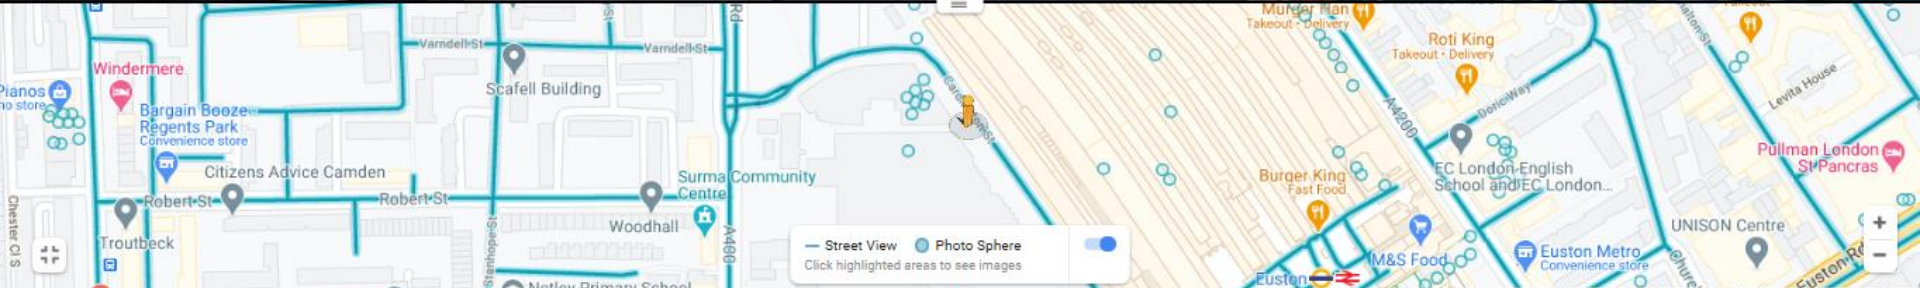

Photo 2.15

Photo 2.16

Photo 2.17

Photo 2.18

240 A502
London, England
Google
Street View

Photo 2.19

Photo 2.22

Photo 3.1

Photo 3.9

Photo 3.14

Photo 3.15

Photo 3.16

9 Pratt St
London, England
Google
Street View

Photo 3.17

Photo 3.18

Virgin Trains
Circus 360
Street View - Aug 2017

Photo 4.2 ✕

Photo 4.6

Photo 4.7

Photo 4.9

Cardington St
London, England
Google
Street View

Photo 4.10

Photo 4.12

Photo 4.14