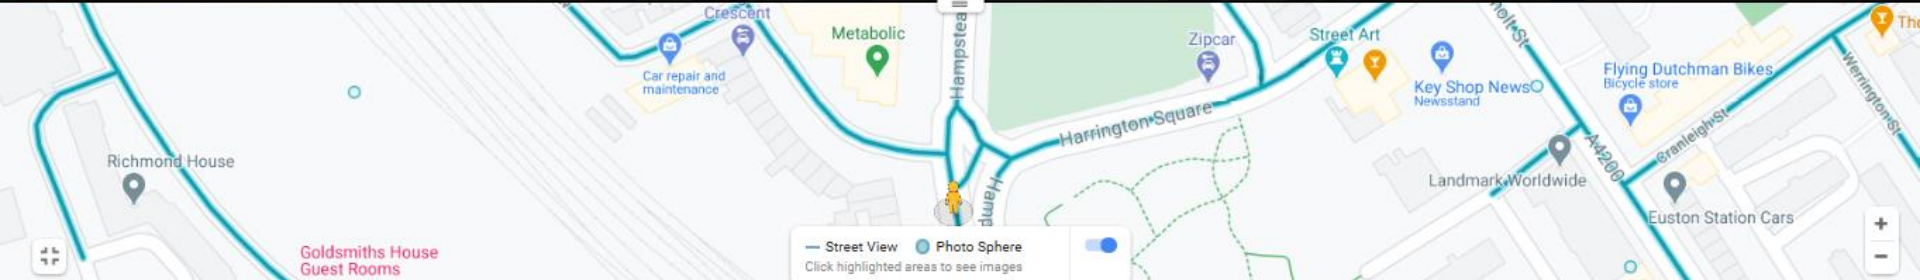

Photo 2.15

Photo 2.16

Photo 2.17

Photo 2.18

240 A502
London, England
Google
Street View

Photo 2.19

Photo 2.22

Photo 3.1

Photo 3.9

Photo 3.14

Photo 3.15

Photo 3.16

9 Pratt St
London, England
Google
Street View

Photo 3.17

Photo 3.18

Virgin Trains
Circus 360
Street View - Aug 2017

Photo 4.2 ✕

Photo 4.6

Photo 4.7

Photo 4.9

Cardington St
London, England
Google
Street View

Photo 4.10

Photo 4.12

Photo 4.14