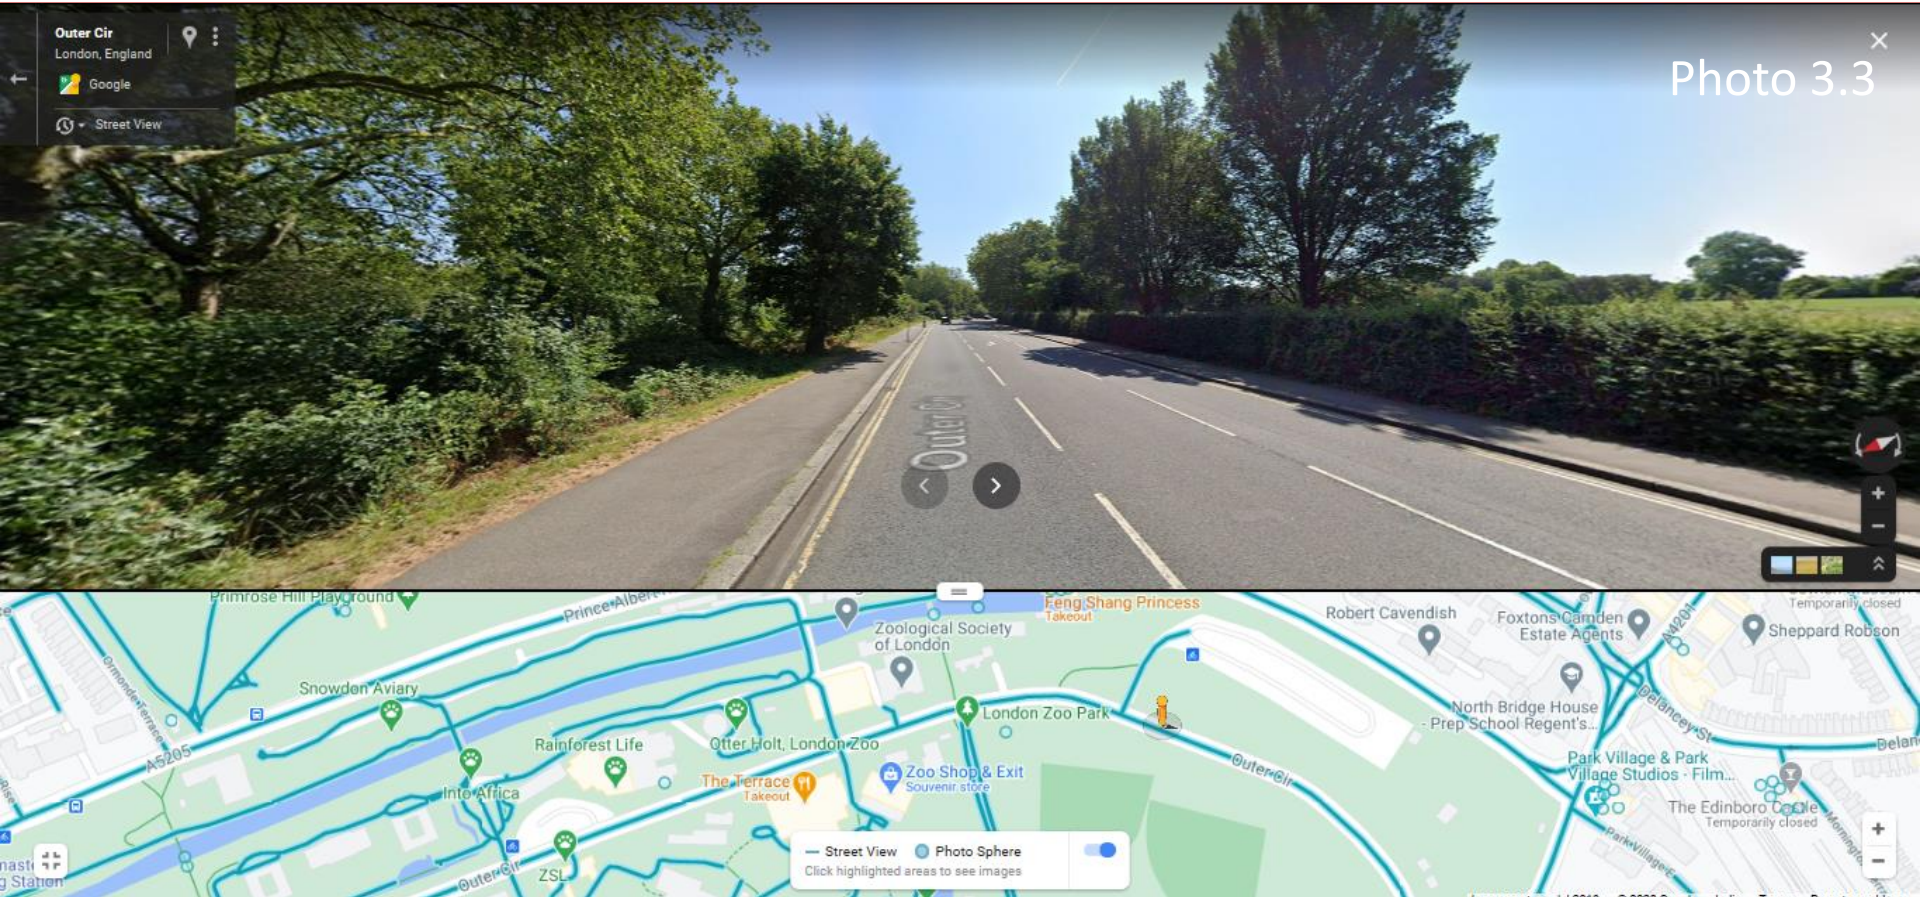

Primrose Hill

Supreme Factory

Street View - May 2016

Photo 2.7

Photo 2.11

Photo 2.13

Photo 2.14

32 Chalk Farm Rd
London, England
Google
Street View

Photo 2.15

Photo 2.16

Photo 2.17

Photo 2.18

240 A502
London, England
Google
Street View

Photo 2.19

Photo 2.22

Photo 3.1

Outer Cir
London, England
Google
Street View

Photo 3.4

Street View Photo Sphere
Click highlighted areas to see images

Image capture: Jul 2019 © 2020 Google India Terms Report a problem

Photo 3.7

117 Parkway
London, England
Google
Street View

Photo 3.9

Photo 3.14

Photo 3.15

Photo 3.16

9 Pratt St
London, England
Google
Street View

Photo 3.17

Photo 3.18

Virgin Trains
Circus 360
Street View - Aug 2017