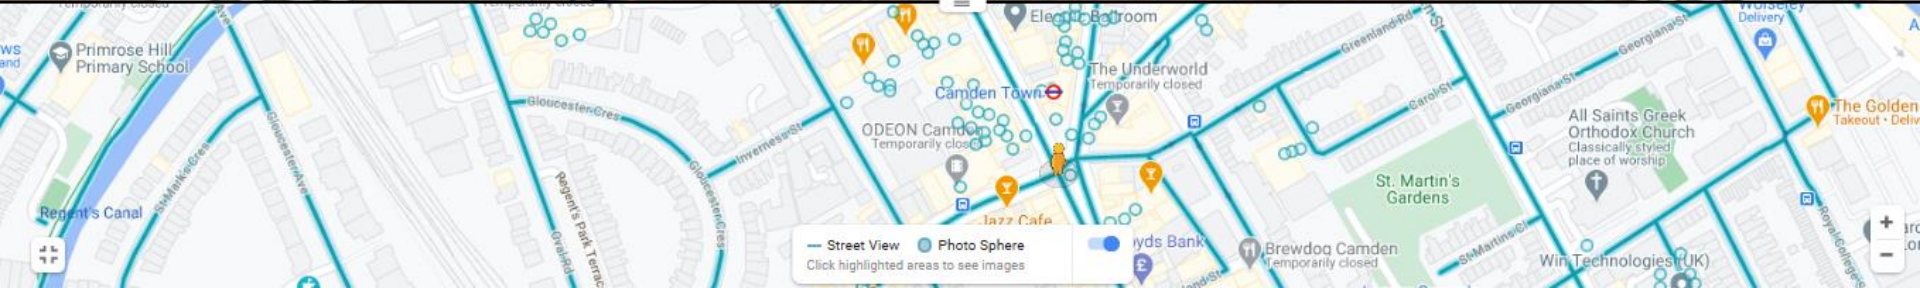

Primrose Hill

Supreme Factory

Street View - May 2016

Photo 2.7

Photo 2.11

Photo 2.13

Photo 2.14

32 Chalk Farm Rd
London, England
Google
Street View

Photo 2.15

Photo 2.16

Photo 2.17

Photo 2.18

240 A502
London, England
Google
Street View

Photo 2.19

Photo 2.22

Photo 3.1

Outer Cir
London, England
Google
Street View

Photo 3.4

Street View Photo Sphere
Click highlighted areas to see images

Image capture: Jul 2019 © 2020 Google India Terms Report a problem

Photo 3.7

117 Parkway
London, England
Google
Street View

Photo 3.9

Photo 3.14

Photo 3.15

Photo 3.16

9 Pratt St
London, England
Google
Street View

Photo 3.17

Photo 3.18

Virgin Trains
Circus 360
Street View - Aug 2017