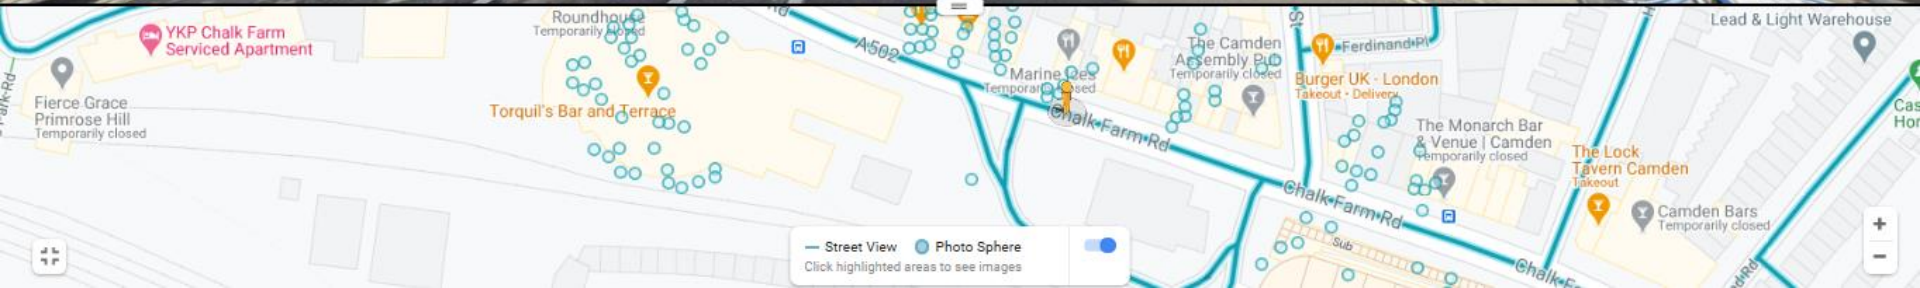

Primrose Hill

Supreme Factory

Street View - May 2016

Photo 2.7

Photo 2.11

Photo 2.13

Photo 2.14

32 Chalk Farm Rd
London, England
Google
Street View

Photo 2.15

Photo 2.16

Photo 2.17

Photo 2.18

240 A502
London, England
Google
Street View

Photo 2.19

Photo 2.22

Photo 3.1

Outer Cir
London, England
Google
Street View

Photo 3.4

Street View Photo Sphere
Click highlighted areas to see images

Image capture: Jul 2019 © 2020 Google India Terms Report a problem

Photo 3.7

117 Parkway
London, England
Google
Street View

Photo 3.9

Photo 3.14

Photo 3.15

Photo 3.16

9 Pratt St
London, England
Google
Street View

Photo 3.17

Photo 3.18

Virgin Trains
Circus 360
Street View - Aug 2017