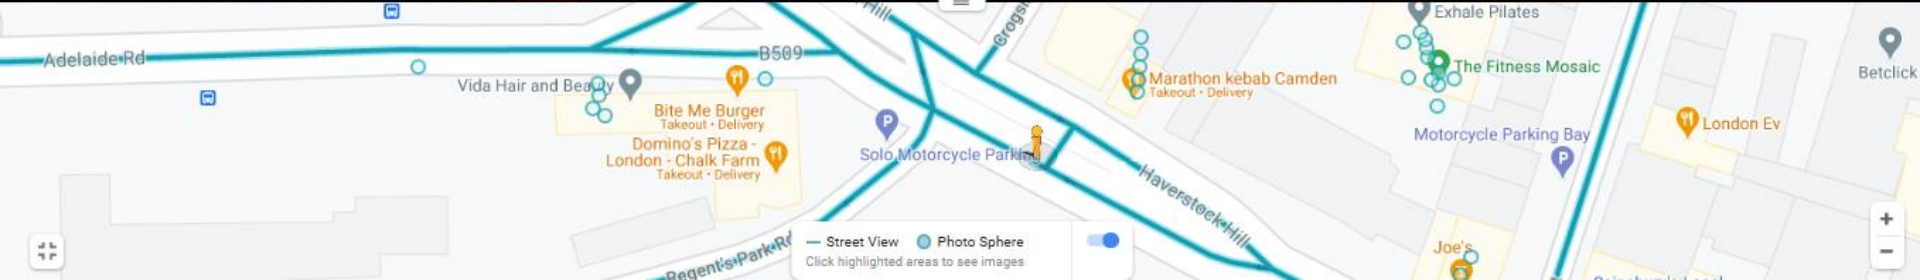

Primrose Hill

Supreme Factory

Street View - May 2016

Photo 2.7

Photo 2.11

Photo 2.13

Photo 2.14

32 Chalk Farm Rd
London, England
Google
Street View

Photo 2.15

Photo 2.16

Photo 2.17

Photo 2.18

240 A502
London, England
Google
Street View

Photo 2.19

Photo 2.22

Photo 3.1

Outer Cir
London, England
Google
Street View

Photo 3.4

Street View Photo Sphere
Click highlighted areas to see images

Image capture: Jul 2019 © 2020 Google India Terms Report a problem

Photo 3.7

117 Parkway
London, England
Google
Street View

Photo 3.9

Photo 3.14

Photo 3.15

Photo 3.16

9 Pratt St
London, England
Google
Street View

Photo 3.17

Photo 3.18

Virgin Trains
Circus 360
Street View - Aug 2017