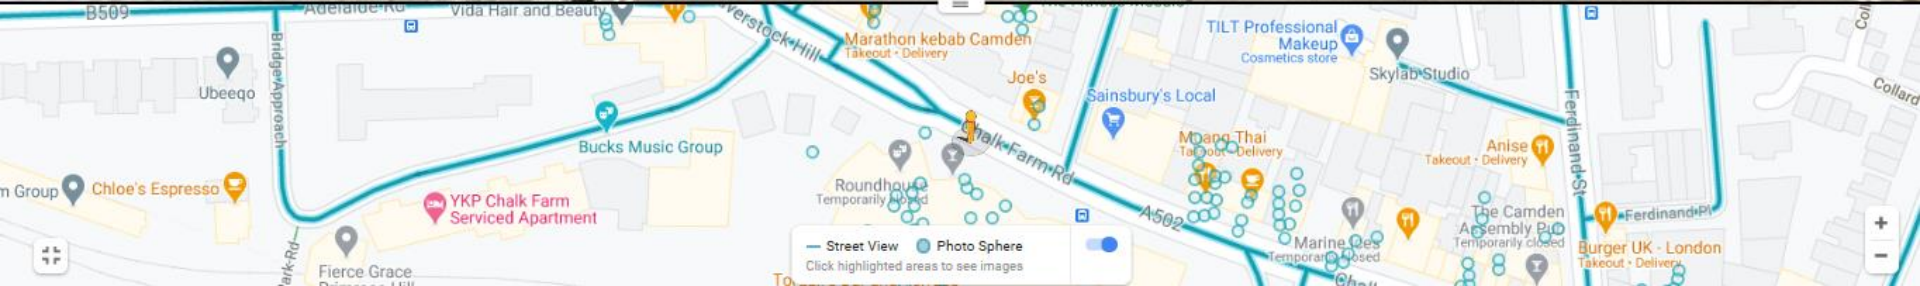

Primrose Hill

Supreme Factory

Street View - May 2016

Photo 2.7

Photo 2.11

Photo 2.13

Photo 2.14

32 Chalk Farm Rd
London, England
Google
Street View

Photo 2.15

Photo 2.16

Photo 2.17

Photo 2.18

240 A502
London, England
Google
Street View

Photo 2.19

Photo 2.22

Photo 3.1

Outer Cir
London, England
Google
Street View

Photo 3.4

Street View Photo Sphere
Click highlighted areas to see images

Image capture: Jul 2019 © 2020 Google India Terms Report a problem

Photo 3.7

117 Parkway
London, England
Google
Street View

Photo 3.9

Photo 3.14

Photo 3.15

Photo 3.16

9 Pratt St
London, England
Google
Street View

Photo 3.17

Photo 3.18

Virgin Trains
Circus 360
Street View - Aug 2017