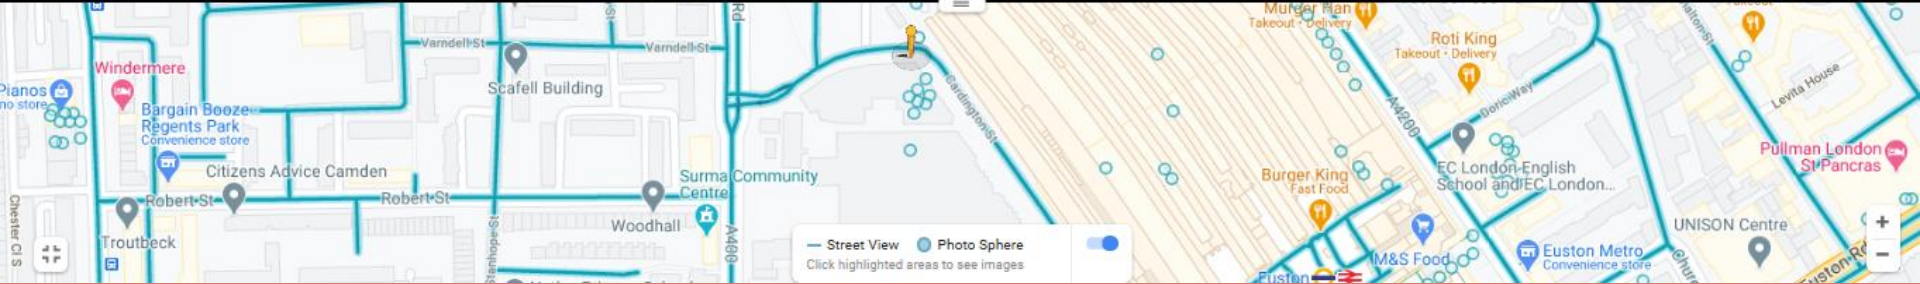

Photo 2.15

Photo 2.16

Photo 2.17

Photo 2.18

240 A502
London, England
Google
Street View

Photo 2.19

Photo 2.22

Photo 3.1

Outer Cir
London, England
Google
Street View

Photo 3.4

Street View Photo Sphere
Click highlighted areas to see images

Image capture: Jul 2019 © 2020 Google India Terms Report a problem

Photo 3.7

117 Parkway
London, England
Google
Street View

Photo 3.9

Photo 3.14

Photo 3.15

Photo 3.16

9 Pratt St
London, England
Google
Street View

Photo 3.17

Photo 3.18

Virgin Trains
Circus 360
Street View - Aug 2017

Photo 4.2 ✕

Photo 4.6

Photo 4.7

Photo 4.9

Cardington St
London, England
Google
Street View

Photo 4.10

Photo 4.12

Photo 4.14