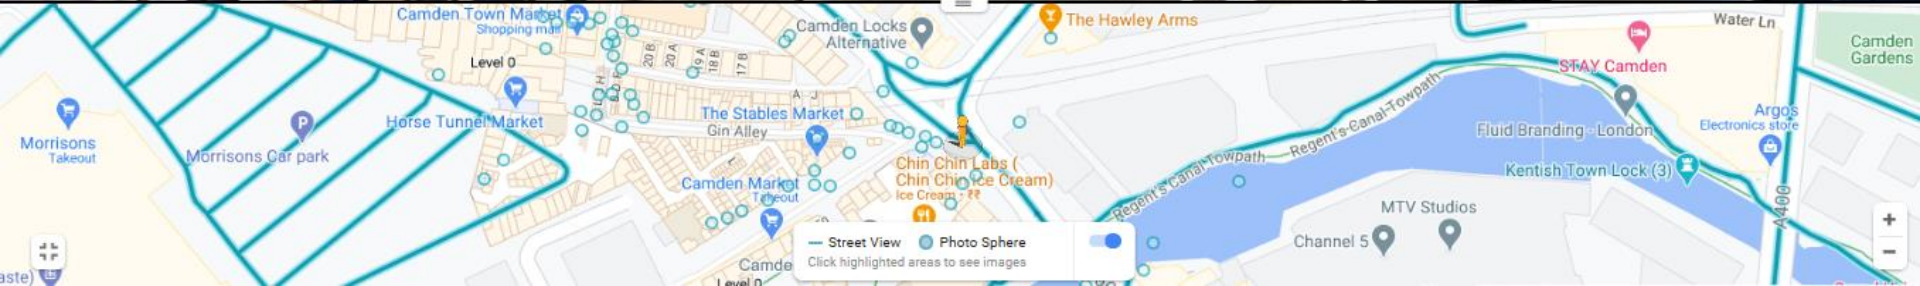

Primrose Hill

Supreme Factory

Street View - May 2016

Photo 2.7

Photo 2.11

Photo 2.13

Photo 2.14

32 Chalk Farm Rd
London, England
Google
Street View

Photo 2.15

Photo 2.16

Photo 2.17

Photo 2.18

240 A502
London, England
Google
Street View

Photo 2.19

Photo 2.22

Photo 3.1

Outer Cir
London, England
Google
Street View

Photo 3.4

Street View Photo Sphere
Click highlighted areas to see images

Image capture: Jul 2019 © 2020 Google India Terms Report a problem

Photo 3.7

117 Parkway
London, England
Google
Street View

Photo 3.9

Photo 3.14

Photo 3.15

Photo 3.16

9 Pratt St
London, England
Google
Street View

Photo 3.17

Photo 3.18

Virgin Trains
Circus 360
Street View - Aug 2017