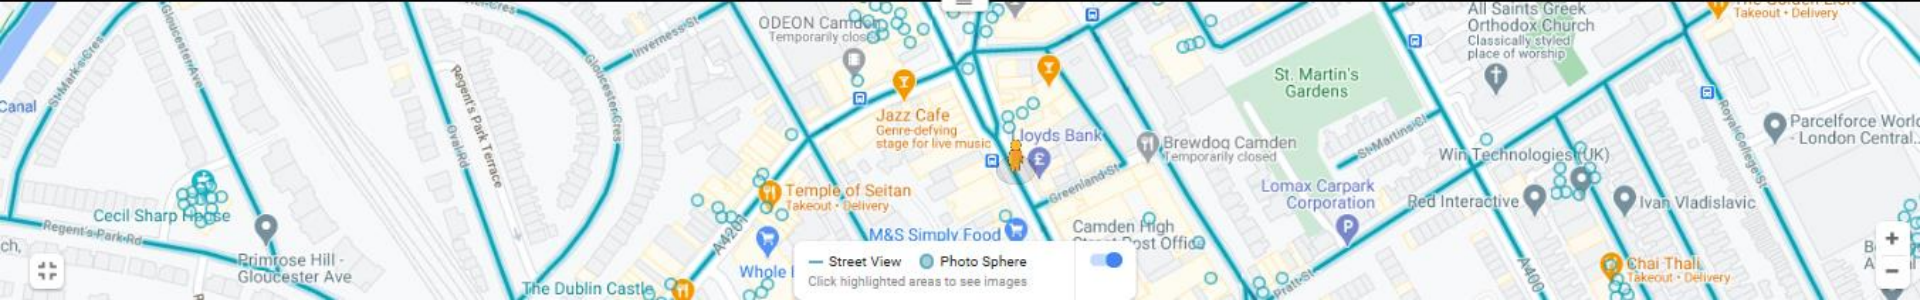

Primrose Hill

Supreme Factory

Street View - May 2016

Photo 2.7

Photo 2.11

Photo 2.13

Photo 2.14

32 Chalk Farm Rd
London, England
Google
Street View

Photo 2.15

Photo 2.16

Photo 2.17

Photo 2.18

240 A502
London, England
Google
Street View

Photo 2.19

Photo 2.22

Photo 3.1

Outer Cir
London, England
Google
Street View

Photo 3.4

Street View Photo Sphere
Click highlighted areas to see images

Image capture: Jul 2019 © 2020 Google India Terms Report a problem

Photo 3.7

117 Parkway
London, England
Google
Street View

Photo 3.9

Photo 3.14

Photo 3.15

Photo 3.16

9 Pratt St
London, England
Google
Street View

Photo 3.17

Photo 3.18

Virgin Trains
Circus 360
Street View - Aug 2017