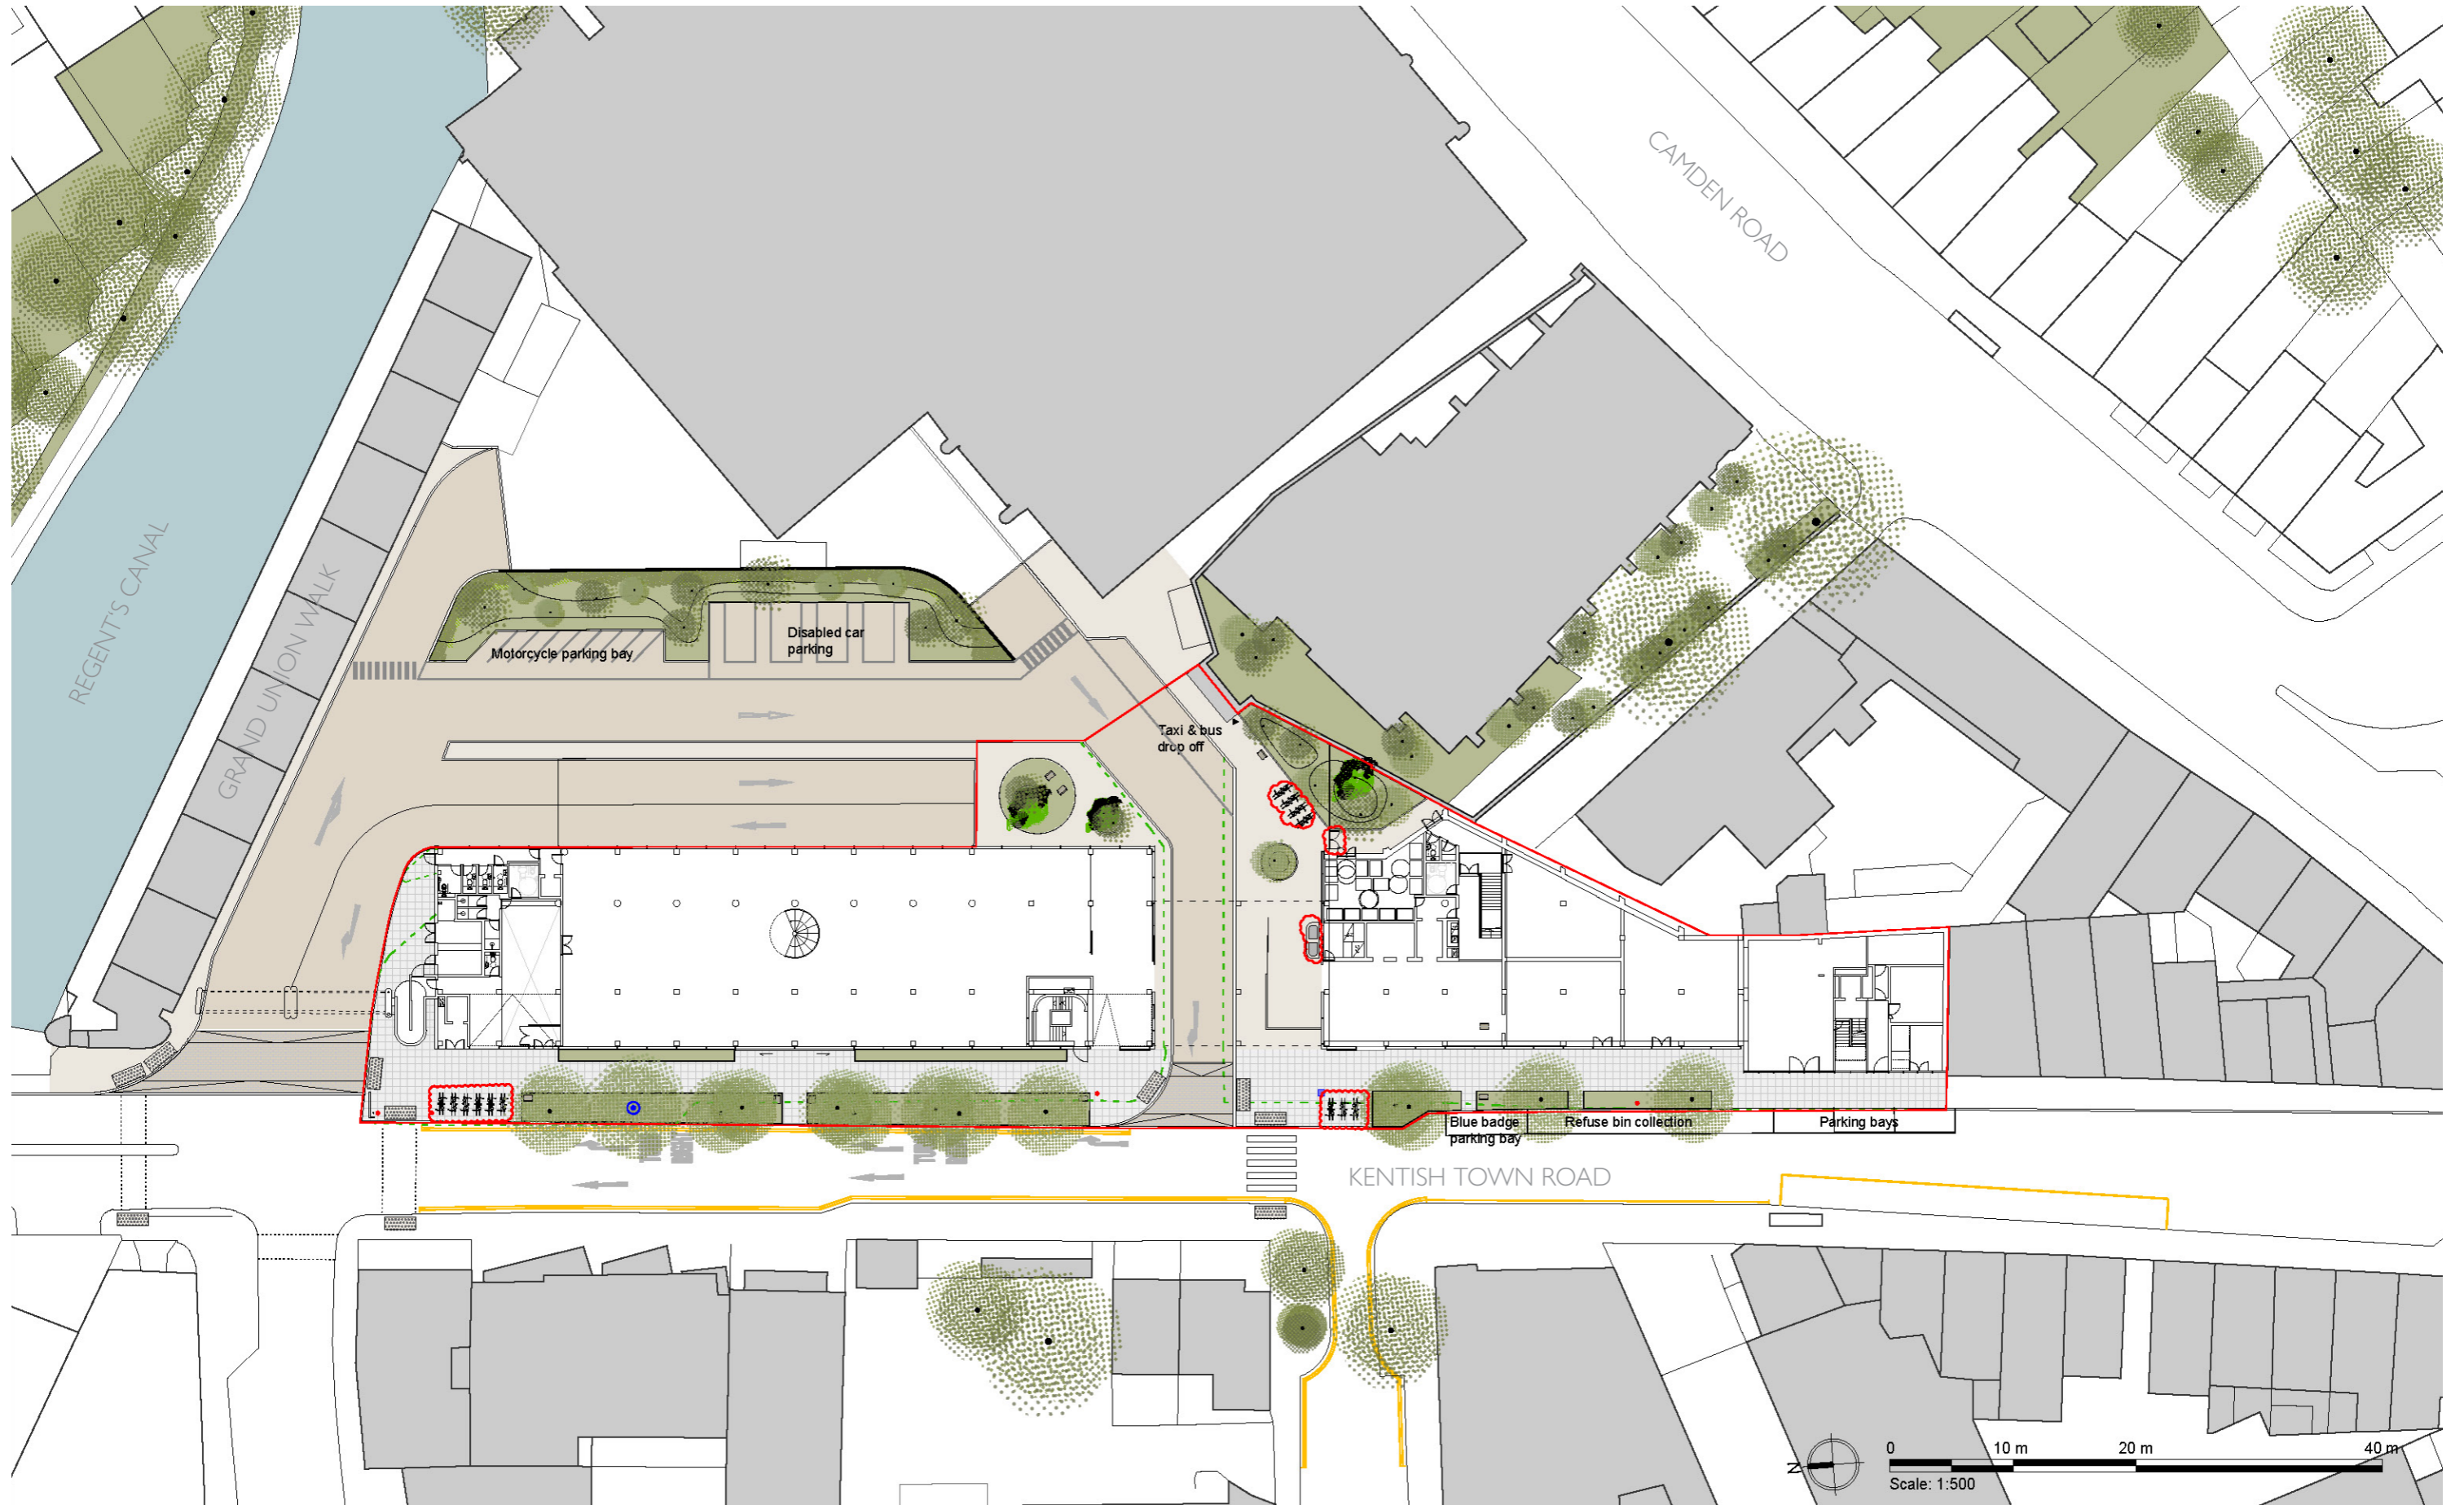

VISION MASTERPLAN

A SAFE, ATTRACTIVE, GREEN & BIODIVERSE ENVIRONMENT

Public realm plan 1/500@A3

The works shown outside of the red line will be delivered by the Freeholder and are not included in the current application.

Appendix C

EXISTING AND PROPOSED ON-
STREET PARKING
RECONFIGURATION

Appendix D

PROPOSED SERVICING LOCATION

Appendix E

SAINSBURY'S SERVICING

Large Artic	16.48m	16.480m
Overall Length	13.61m	13.610m
Overall Width	2.550m	2.550m
Overall Body Height	3.870m	3.870m
Min Body Ground Clearance	0.515m	0.515m
Max Track Width	2.470m	2.470m
Lock to lock time	3.00s	3.00s
Kerb to Kerb Turning Radius	6.550m	6.550m

TITLE: LARGE ARTICULATED LORRY SWEPT PATH ANALYSIS

SCALE @ A1:	1:500	CHECKED:	BV	APPROVED:	TOM
PROJECT NO:	70009120	DESIGNED:	BV	DRAWN:	MR
				DATE:	February 21

DRAWING NO: 70009120-SK-09-E

© WSP UK Ltd

File name: \\UK\WSPGROUP\COMMON\DATA\PROJECTS\70009120\SK-09-E.DWG, printed on 05 February 2021 10:28:31 by Wayne, Tom