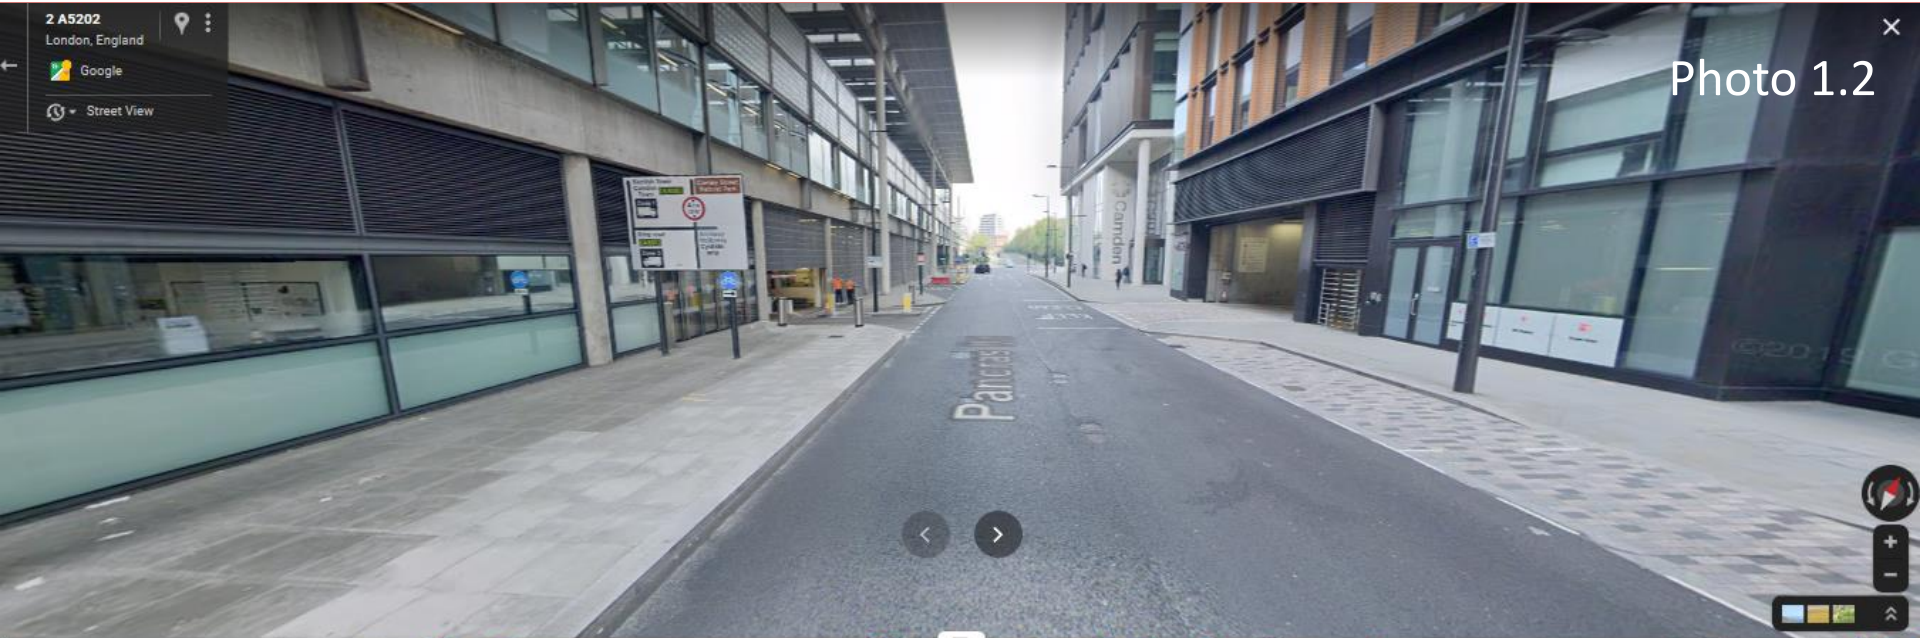

TITLE: LARGE ARTICULATED LORRY SWEPT PATH ANALYSIS

SCALE @ A1:	1:500	CHECKED:	BV	APPROVED:	TOM
PROJECT NO:	70009120	DESIGNED:	BV	DRAWN:	MR
				DATE:	February 21

DRAWING NO: 70009120-SK-09-E

© WSP UK Ltd

File name: \\UK\WSPGROUP\COMMON\DATA\PROJECTS\70009120\SK-09-E.DWG, printed on 05 February 2021 10:28:31 by Wayne, Tom

Appendix F

ACTIVE TRAVEL ZONE ASSESSMENT

2 A5202

London, England

Google

Street View

Photo 1.2

Coopers Lane
Community Hall