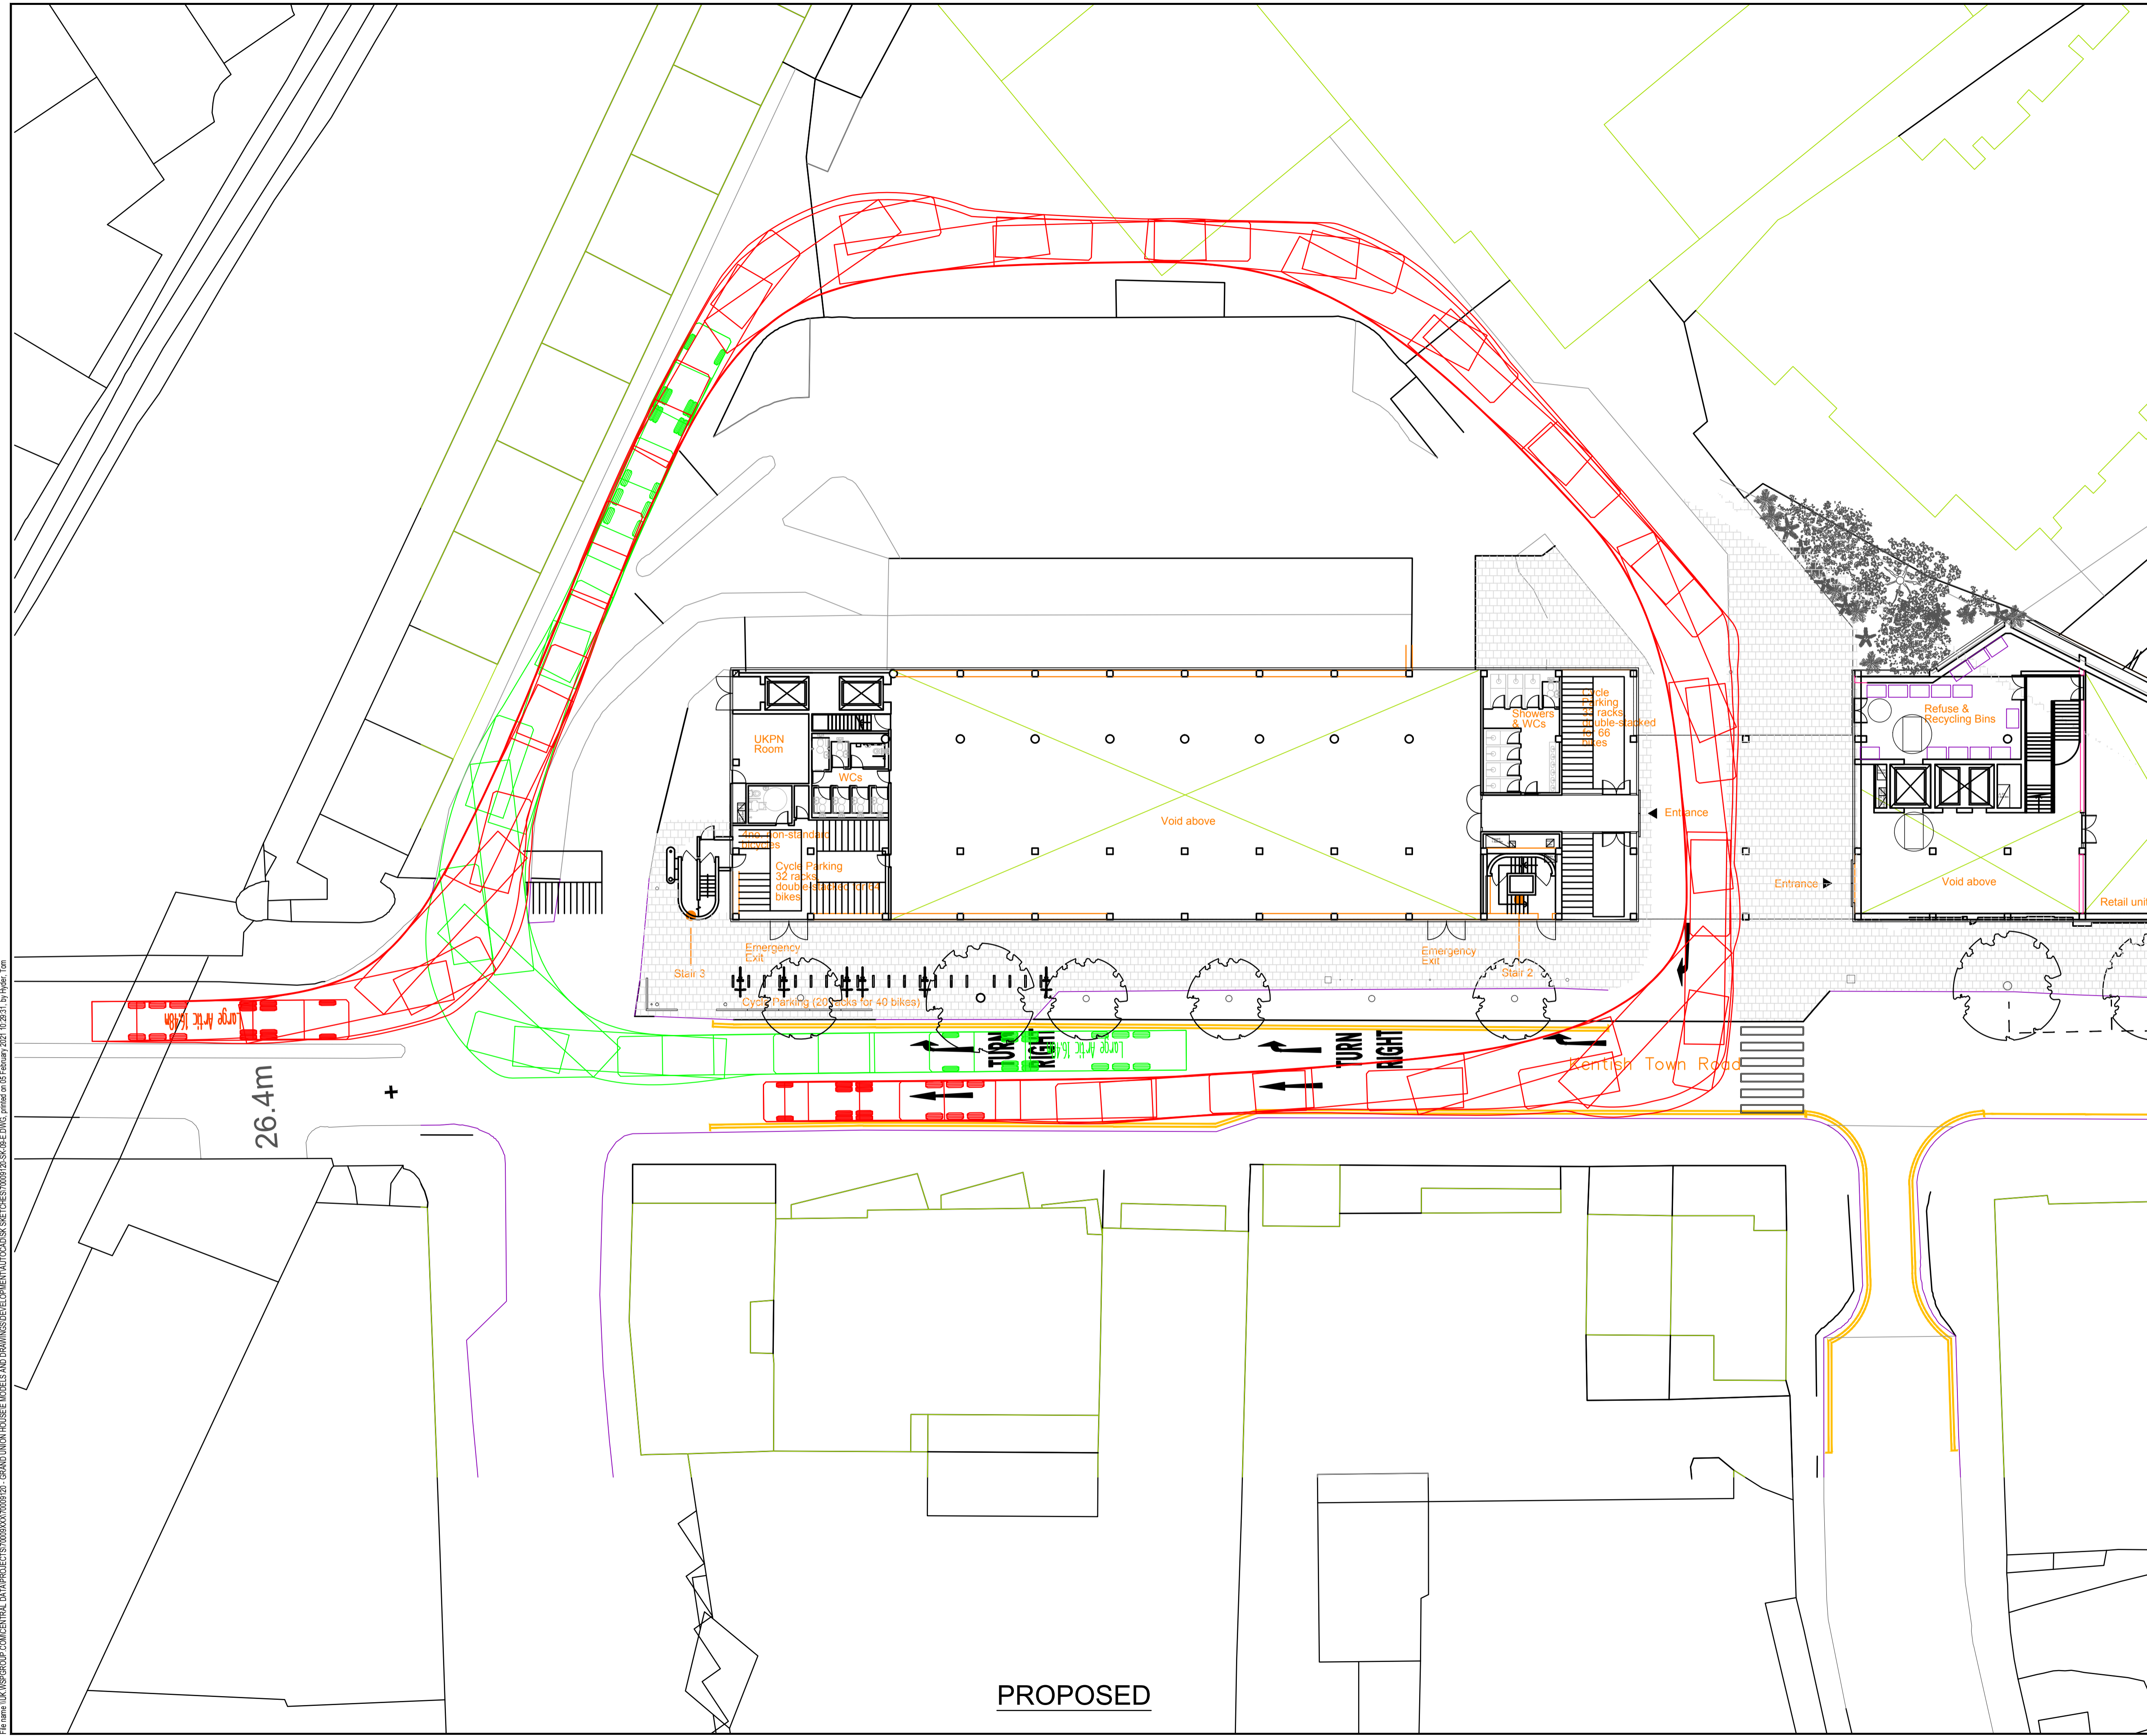

VISION MASTERPLAN

A SAFE, ATTRACTIVE, GREEN & BIODIVERSE ENVIRONMENT

Public realm plan 1/500@A3

The works shown outside of the red line will be delivered by the Freeholder and are not included in the current application.

Appendix C

EXISTING AND PROPOSED ON-
STREET PARKING
RECONFIGURATION

Appendix D

PROPOSED SERVICING LOCATION

Appendix E

SAINSBURY'S SERVICING

Large Artic	16.48m	16.480m
Overall Length	13.61m	13.610m
Overall Width	2.550m	2.550m
Overall Body Height	3.870m	3.870m
Min Body Ground Clearance	0.515m	0.515m
Max Track Width	2.470m	2.470m
Lock to lock time	3.00s	3.00s
Kerb to Kerb Turning Radius	6.550m	6.550m

REV	DATE	BY	DESCRIPTION	CHK	APP
E	09/02/2021	TH	UPDATED TRACKING	PV	PV
D	22/01/2021	TH	UPDATED TRACKING	PV	PV
C	12/01/2021	MR	UPDATED TRACKING	PV	PV
B	14/12/2020	MR	UPDATED TRACKING	PV	PV
A	09/12/2020	MR	FIRST ISSUE	PV	COM

TITLE: LARGE ARTICULATED LORRY SWEPT PATH ANALYSIS

SCALE @ A1:	1:500	CHECKED:	BV	APPROVED:	TOM
PROJECT NO:	70009120	DESIGNED:	BV	DRAWN:	MR
				DATE:	February 21

DRAWING NO: 70009120-SK-09-E

© WSP UK Ltd

File name: \\UK\WSPGROUP\COMMON\DATA\PROJECTS\70009120\SK-09-E.DWG, printed on 05 February 2021 10:28:31 by Wayne, Tom