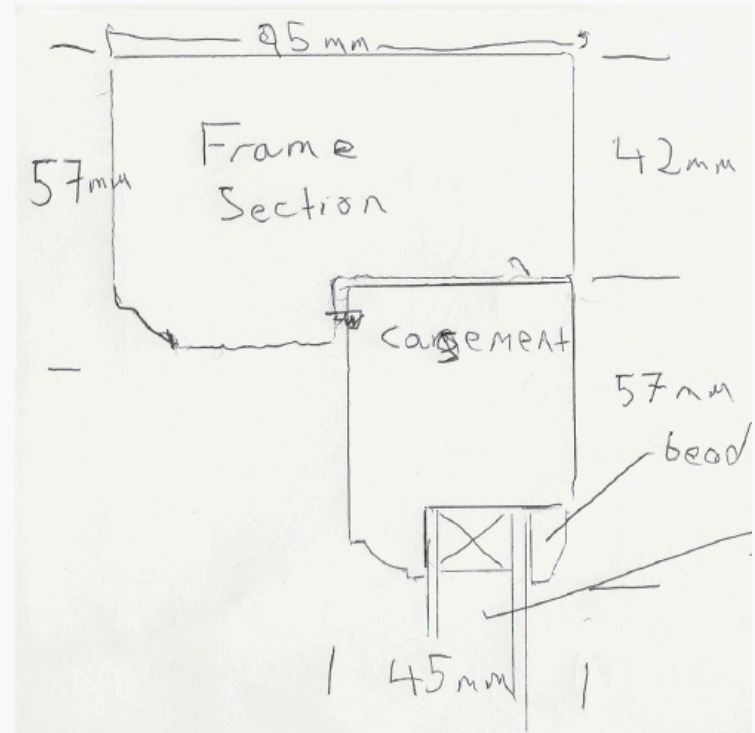

Bottom rail

35mm x 95mm

Side view

1ST MEZZANINE

Sash size

2ND MEZZANINE

Sash size

STUDY

Sash size

KITCHEN

Sash size (2 identical windows)

LIVING ROOM

Sash sizes:

**2 identical side sashes
460mm x 1560mm**

**Middle sash
915mm x 1560mm**

CASEMENT WINDOWS

Handmade from wood

Glass 4mm/12mm/4mm

= 20mm double glazing

4mm Toughened glass

12mm Warm edged Spacer bar

4mm Toughened glass

BEDROOM 1

3 panes of equal size
Middle pane does not open

BEDROOM 2

3 panes of equal size
Middle pane does not open

BATHROOM

Replace with wood Velux window
Installation only

THANK YOU

Woodstock Joinery
Windermere Road
London N19 5SG

info@woodstockjoinery.co.uk
020 7281 4866