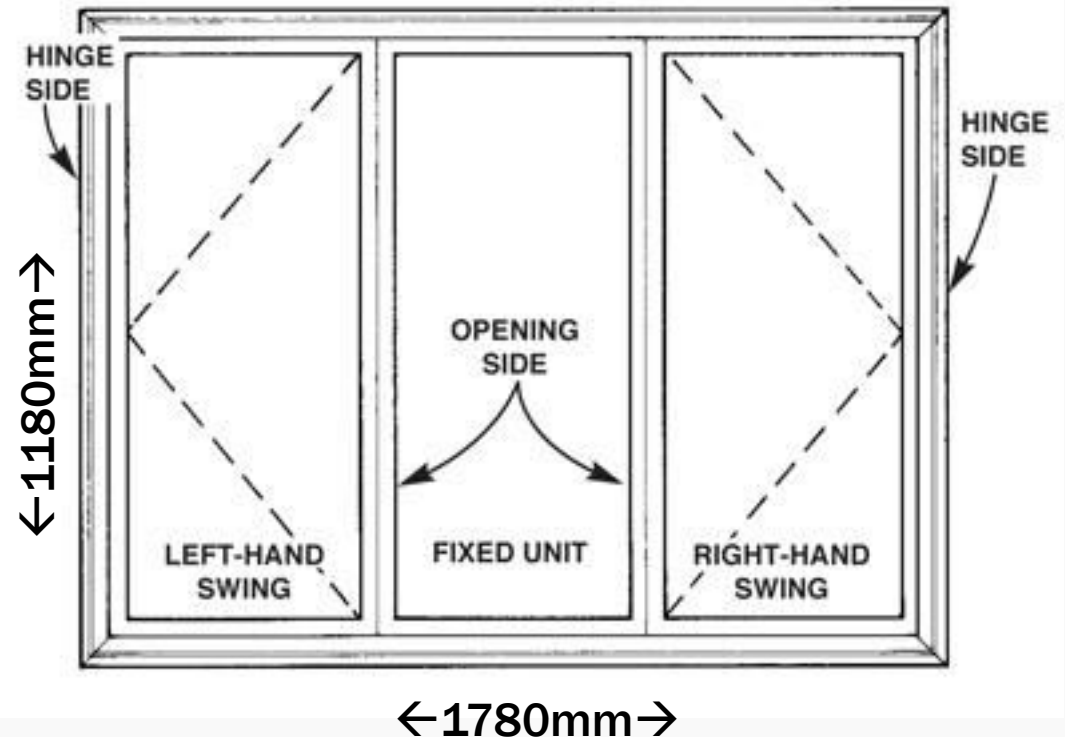

Bottom rail

35mm x 95mm

Side view

1ST MEZZANINE

Sash size

2ND MEZZANINE

Sash size

STUDY

Sash size

KITCHEN

Sash size (2 identical windows)

LIVING ROOM

Sash sizes:

**2 identical side sashes
460mm x 1560mm**

**Middle sash
915mm x 1560mm**

CASEMENT WINDOWS

Handmade from wood

Glass 4mm/12mm/4mm

= 20mm double glazing

4mm Toughened glass

12mm Warm edged Spacer bar

4mm Toughened glass

BEDROOM 1

3 panes of equal size
Middle pane does not open

BEDROOM 2

3 panes of equal size
Middle pane does not open

BATHROOM

Replace with wood Velux window
Installation only

THANK YOU

Woodstock Joinery
Windermere Road
London N19 5SG

info@woodstockjoinery.co.uk
020 7281 4866