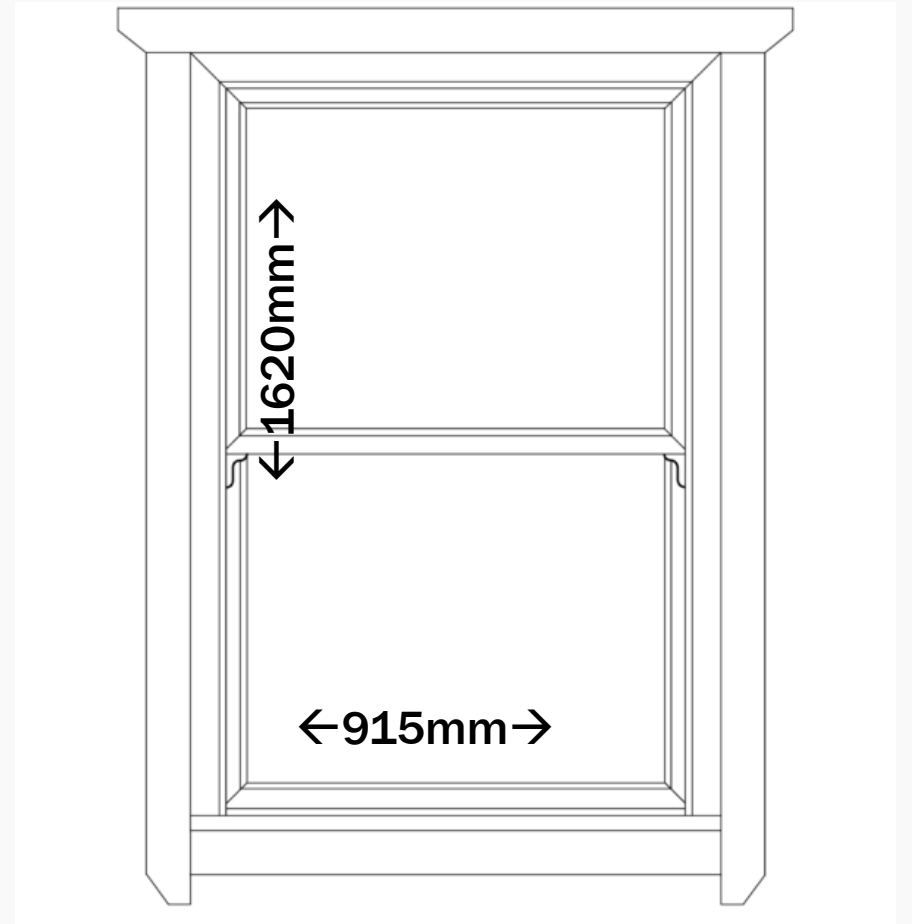

= 14mm double glazing

4mm Toughened glass

6mm Spacer bar

4mm Toughened glass

Top rails & stiles

35mm x 57mm

Meeting rail

35mm x 40mm

Bottom rail

35mm x 95mm

Side view

1ST MEZZANINE

Sash size

2ND MEZZANINE

Sash size

STUDY

Sash size

KITCHEN

Sash size (2 identical windows)

LIVING ROOM

Sash sizes:

**2 identical side sashes
460mm x 1560mm**

**Middle sash
915mm x 1560mm**

CASEMENT WINDOWS

Handmade from wood

Glass 4mm/12mm/4mm

= 20mm double glazing

4mm Toughened glass

12mm Warm edged Spacer bar

4mm Toughened glass

BEDROOM 1

3 panes of equal size
Middle pane does not open