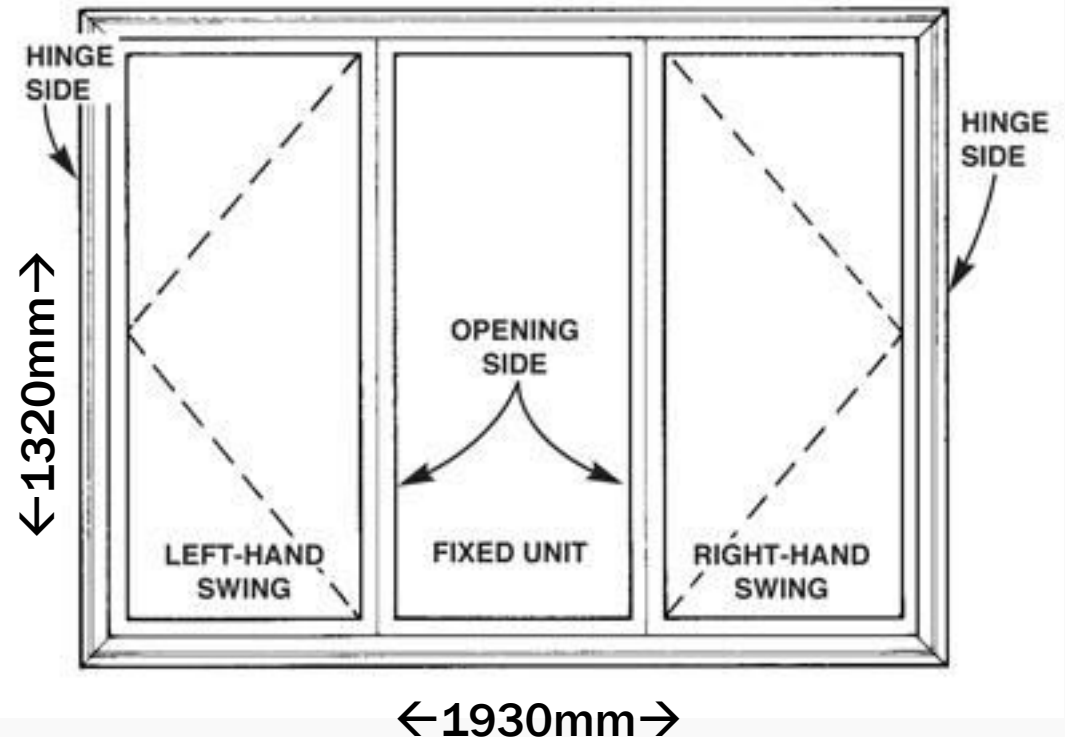

Bottom rail

35mm x 95mm

Side view

1ST MEZZANINE

Sash size

2ND MEZZANINE

Sash size

STUDY

Sash size

KITCHEN

Sash size (2 identical windows)

LIVING ROOM

Sash sizes:

**2 identical side sashes
460mm x 1560mm**

**Middle sash
915mm x 1560mm**

CASEMENT WINDOWS

Handmade from wood

Glass 4mm/12mm/4mm

= 20mm double glazing

4mm Toughened glass

12mm Warm edged Spacer bar

4mm Toughened glass

BEDROOM 1

3 panes of equal size
Middle pane does not open

BEDROOM 2

3 panes of equal size
Middle pane does not open

BATHROOM

Replace with wood Velux window
Installation only

THANK YOU

Woodstock Joinery
Windermere Road
London N19 5SG

info@woodstockjoinery.co.uk
020 7281 4866