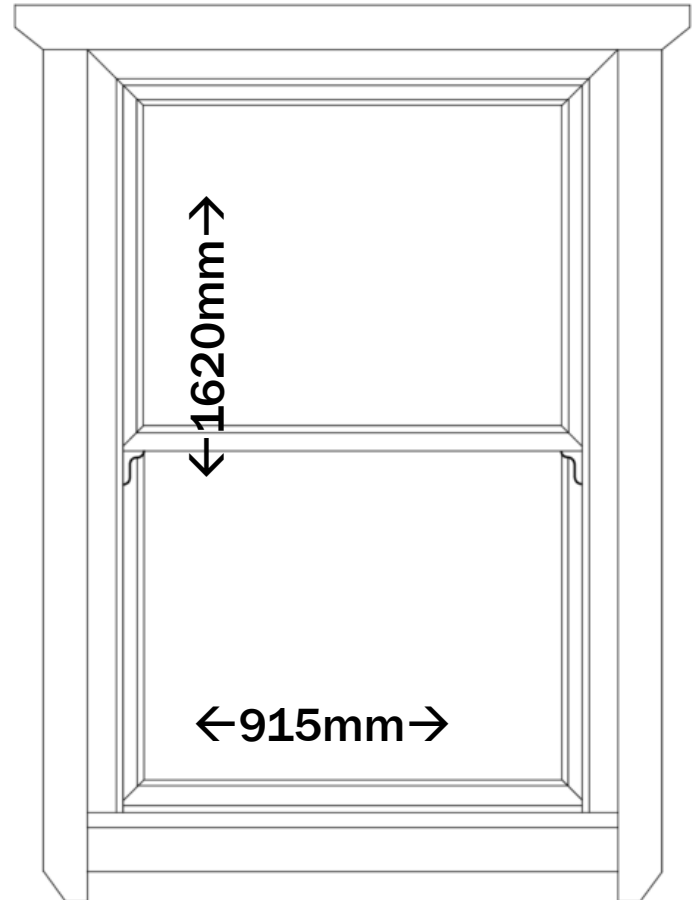

= 14mm double glazing

4mm Toughened glass

6mm Spacer bar

4mm Toughened glass

Top rails & stiles

35mm x 57mm

Meeting rail

35mm x 40mm

Bottom rail

35mm x 95mm

Side view

1ST MEZZANINE

Sash size

2ND MEZZANINE

Sash size

STUDY

Sash size

KITCHEN

Sash size (2 identical windows)

LIVING ROOM

Sash sizes:

**2 identical side sashes
460mm x 1560mm**

**Middle sash
915mm x 1560mm**

CASEMENT WINDOWS

Handmade from wood

Glass 4mm/12mm/4mm

= 20mm double glazing

4mm Toughened glass

12mm Warm edged Spacer bar

4mm Toughened glass

BEDROOM 1

3 panes of equal size
Middle pane does not open