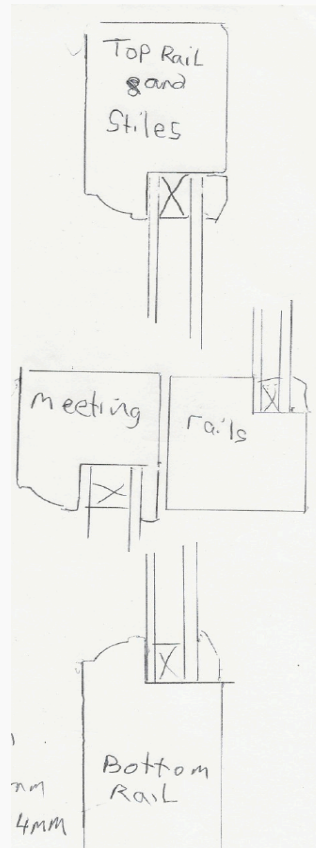

Woodstock
joinery

— ARCHWAY —

Location Proposal:
4 Oseney Crescent,
Flat B,
London NW5 2AU

SASH WINDOW SPECS

Box frames left intact

Handmade from wood

Sashes & glass replaced with the following:

Glass 4mm/6mm/4mm

= 14mm double glazing

4mm Toughened glass

6mm Spacer bar

4mm Toughened glass

Top rails & stiles

35mm x 57mm

Meeting rail

35mm x 40mm

Bottom rail

35mm x 95mm

Side view

1ST MEZZANINE

Sash size

2ND MEZZANINE

Sash size

STUDY