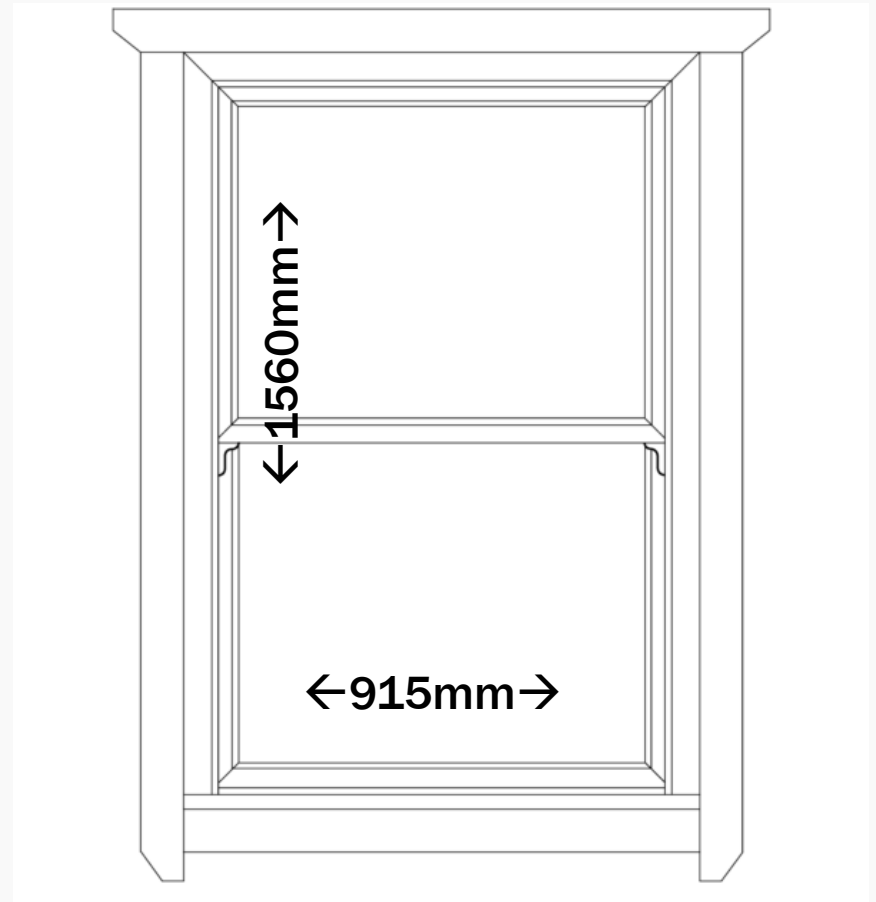

= 14mm double glazing

4mm Toughened glass

6mm Spacer bar

4mm Toughened glass

Top rails & stiles

35mm x 57mm

Meeting rail

35mm x 40mm

Bottom rail

35mm x 95mm

Side view

1ST MEZZANINE

Sash size

2ND MEZZANINE

Sash size

STUDY

Sash size

KITCHEN

Sash size (2 identical windows)

LIVING ROOM

Sash sizes:

**2 identical side sashes
460mm x 1560mm**

**Middle sash
915mm x 1560mm**

CASEMENT WINDOWS

Handmade from wood

Glass 4mm/12mm/4mm

= 20mm double glazing

4mm Toughened glass

12mm Warm edged Spacer bar

4mm Toughened glass

BEDROOM 1

3 panes of equal size
Middle pane does not open