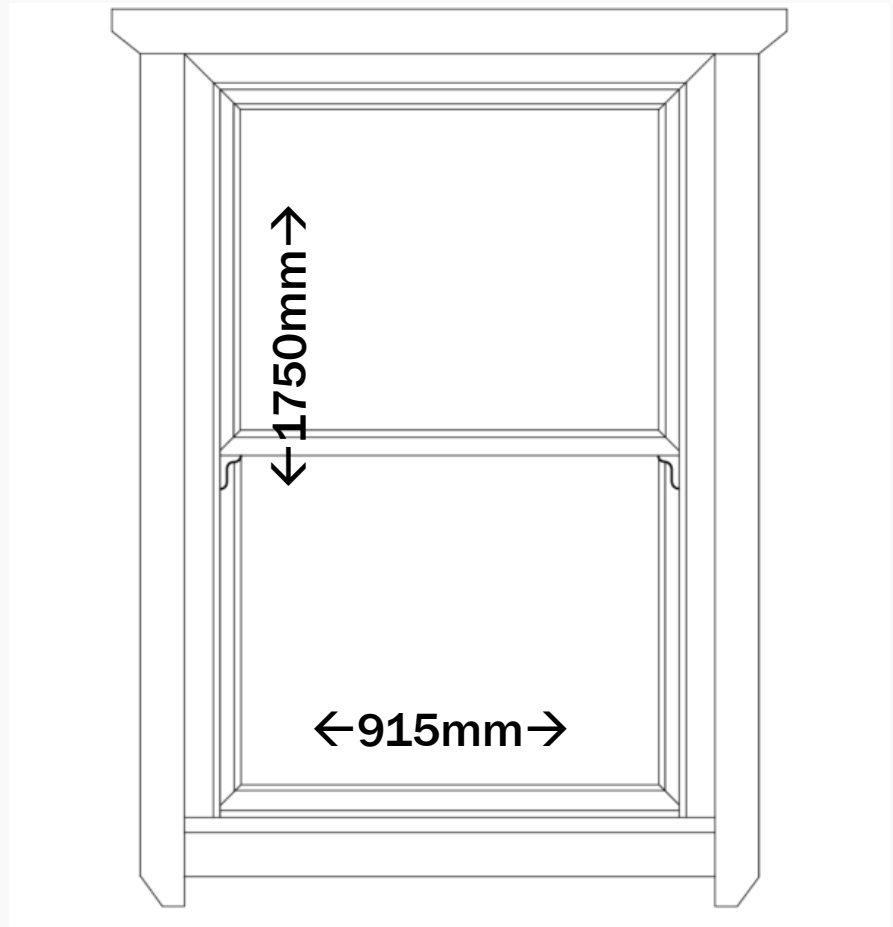

= 14mm double glazing

4mm Toughened glass

6mm Spacer bar

4mm Toughened glass

Top rails & stiles

35mm x 57mm

Meeting rail

35mm x 40mm

Bottom rail

35mm x 95mm

Side view

1ST MEZZANINE

Sash size

2ND MEZZANINE

Sash size

STUDY

Sash size

KITCHEN

Sash size (2 identical windows)

LIVING ROOM

Sash sizes:

**2 identical side sashes
460mm x 1560mm**

**Middle sash
915mm x 1560mm**

CASEMENT WINDOWS

Handmade from wood

Glass 4mm/12mm/4mm

= 20mm double glazing

4mm Toughened glass

12mm Warm edged Spacer bar

4mm Toughened glass

BEDROOM 1

3 panes of equal size
Middle pane does not open