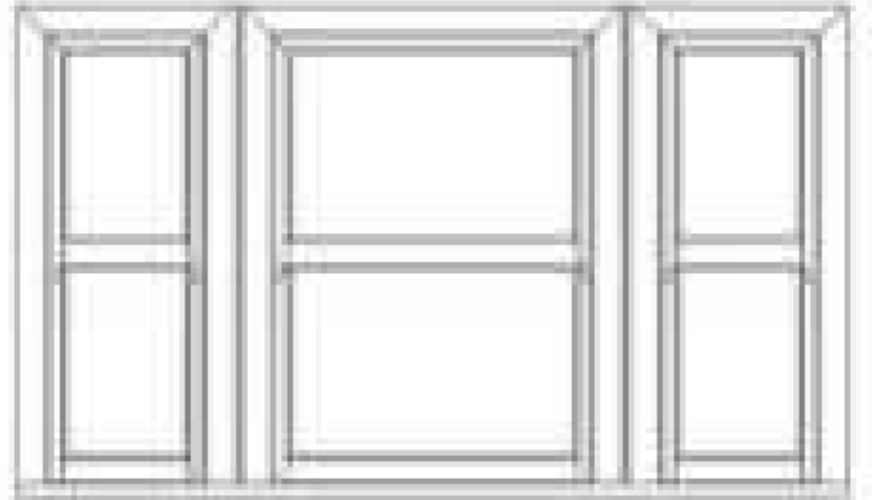

Bottom rail

35mm x 95mm

Side view

1ST MEZZANINE

Sash size

2ND MEZZANINE

Sash size

STUDY

Sash size

KITCHEN

Sash size (2 identical windows)

LIVING ROOM

Sash sizes:

**2 identical side sashes
460mm x 1560mm**

**Middle sash
915mm x 1560mm**

CASEMENT WINDOWS