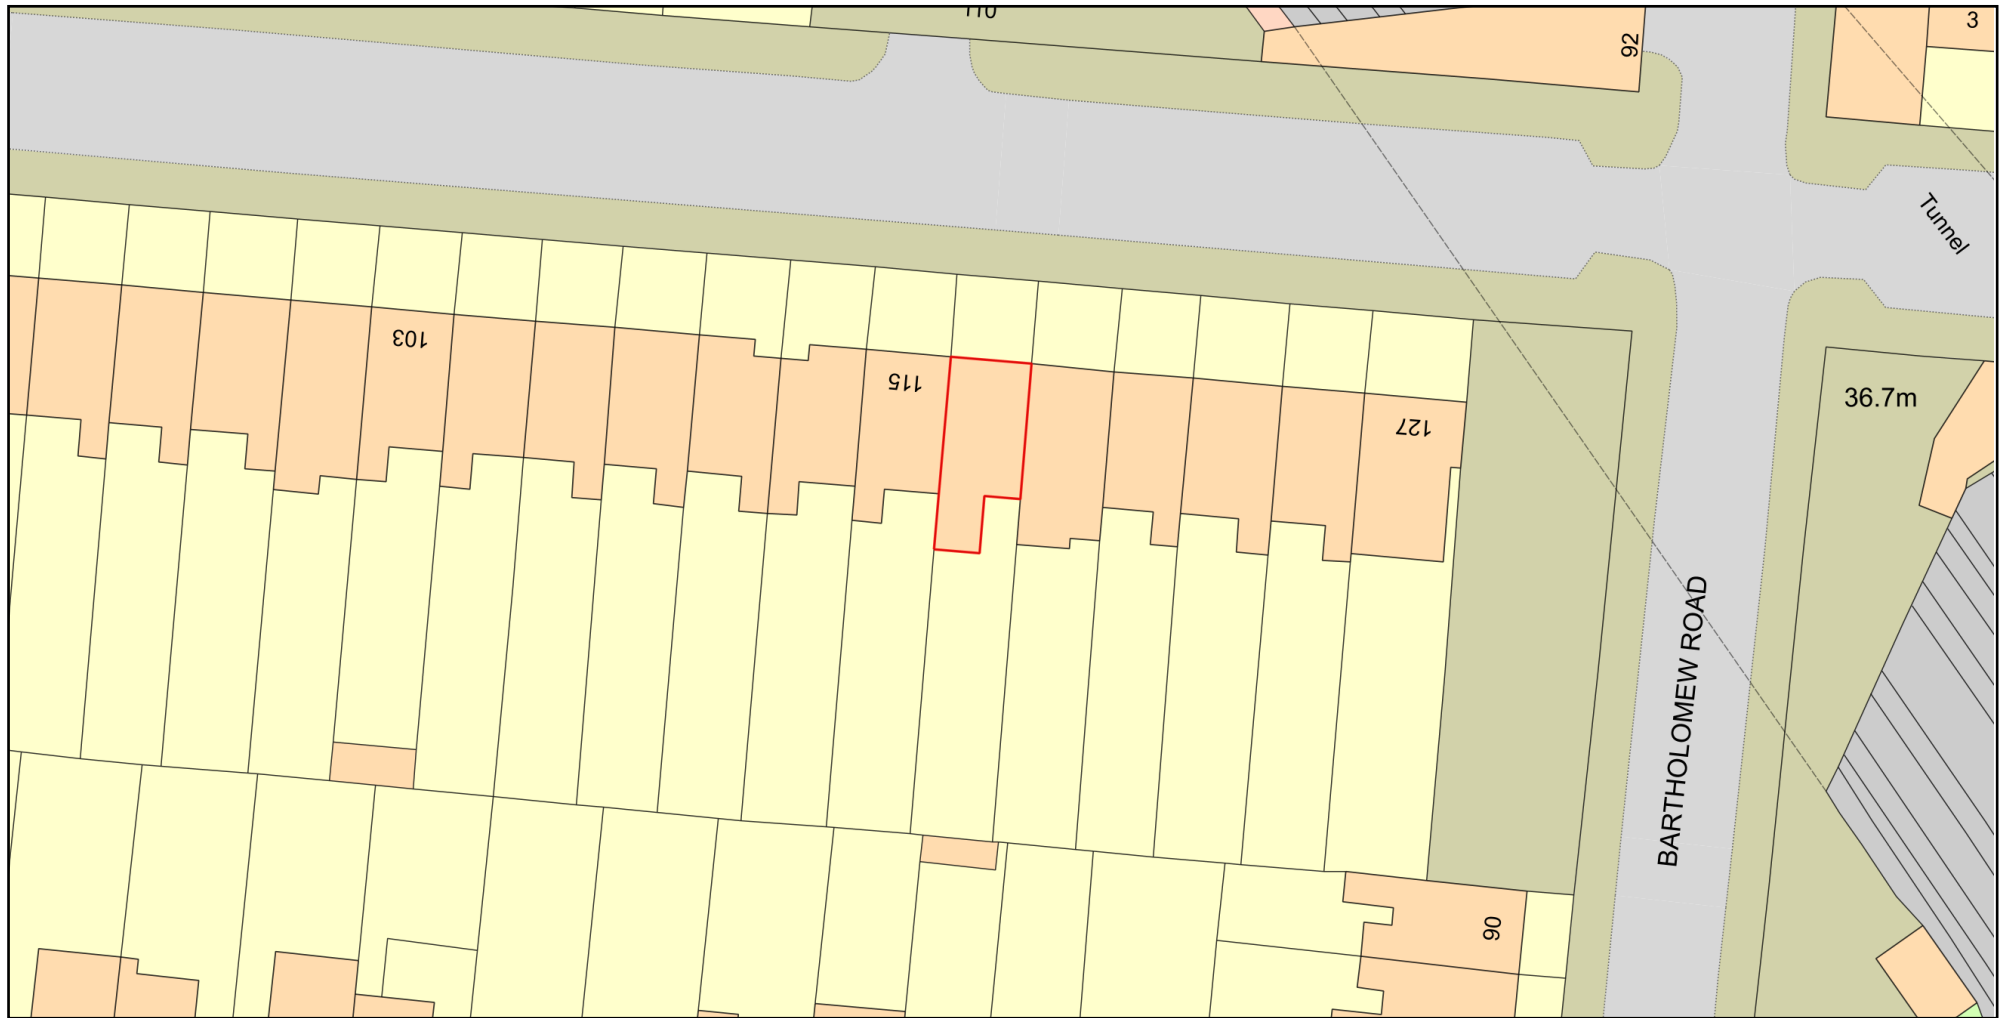

SITE PLAN 1:500 @A4

Plan Produced for: ANNE GRUENEWALDER

Date Produced: 26 Feb 2021

Plan Reference Number: TQRQM21057095052866

Scale: 1:500 @ A4

© Crown copyright and database rights 2019 OS 100042766