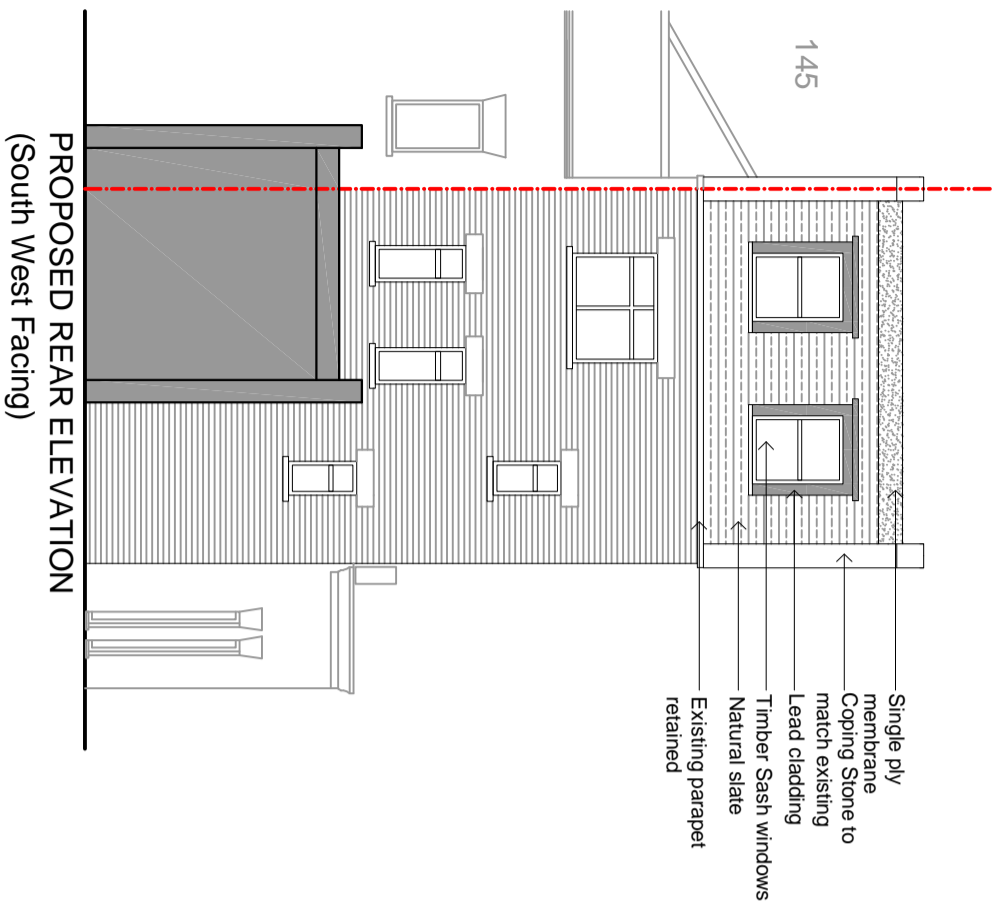

SCALE 1:100

ISSUE	DESCRIPTION	DATE

STUDIO 11 DEVELOPMENT

Architectural Consultants

79 ST. BARNABAS ROAD WOODFORD GREEN IG8 7BY
Tel: 0794059742 Fax: 0871 266 4177
e-mail: studio11development@gmail.com

Project: 143 KINGS CROSS ROAD
LONDON WC1X 9BN

Drawing Title: ELEVATIONS

Drawn: ZD Date: FEB 21 Scale: 1:100 @ A3

Plan No. 143 (02) - 02 Issue: B Status: ☐ Preliminary drawing ☒ Tender drawing ☐ Working drawing