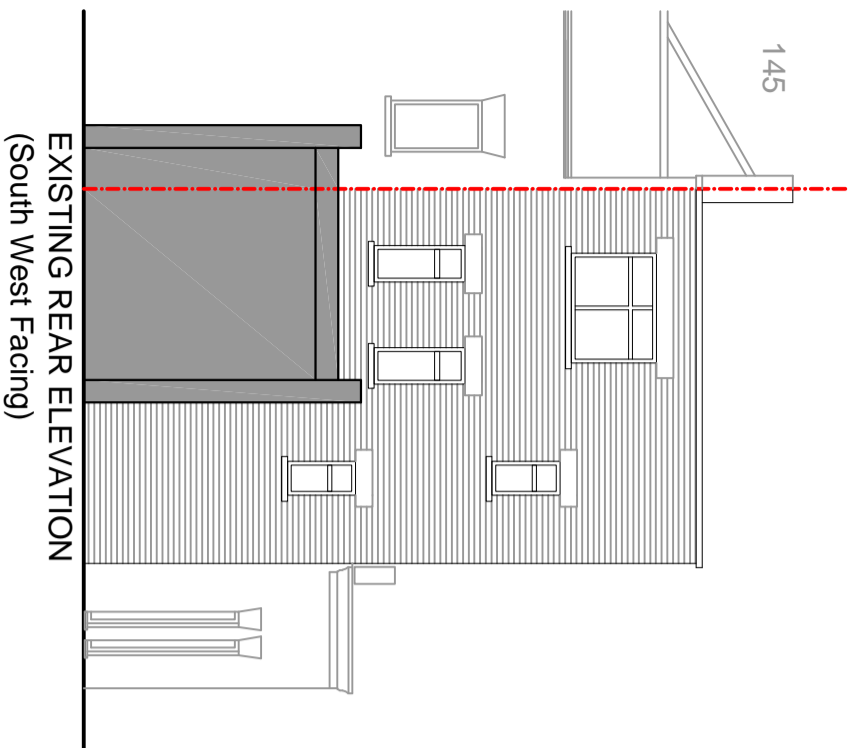

SCALE 1:100

ISSUE	DESCRIPTION	DATE

STUDIO 11 DEVELOPMENT

Architectural Consultants

79 ST. BARNABAS ROAD WOODFORD GREEN IG8 7BY
Tel: 0794059742 Fax: 0871 266 4177
e-mail: studio11development@gmail.com

Project: 143 KINGS CROSS ROAD
LONDON WC1X 9BN

Drawing Title: ELEVATIONS

Drawn: ZD Date: FEB 21 Scale: 1:100 @ A3

Plan No. 143 (02) - 02 Issue: B Status: ☐ Preliminary drawing ☒ Tender drawing ☐ Working drawing