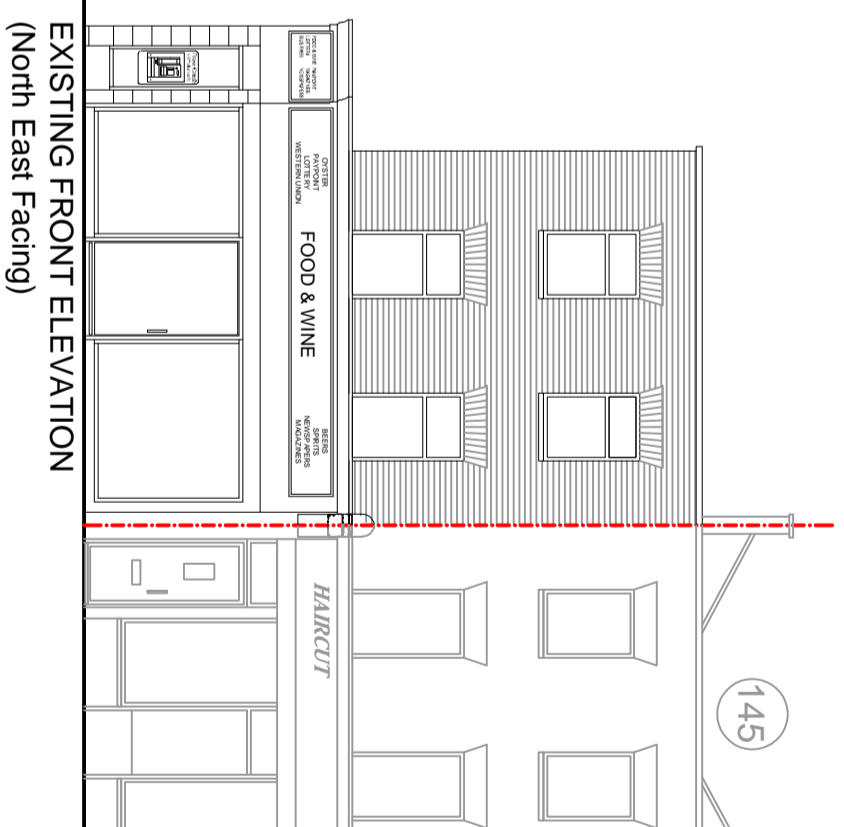

SCALE 1:100

ISSUE	DESCRIPTION	DATE

STUDIO 11 DEVELOPMENT

Architectural Consultants

79 ST. BARNABAS ROAD WOODFORD GREEN IG8 7BY
Tel: 0794059742 Fax: 0871 266 4177
e-mail: studio11development@gmail.com

Project: 143 KINGS CROSS ROAD
LONDON WC1X 9BN

Drawing Title: ELEVATIONS

Drawn: ZD Date: FEB 21 Scale: 1:100 @ A3

Plan No. 143 (02) - 02 Issue: B Status: ☐ Preliminary drawing ☒ Tender drawing ☐ Working drawing