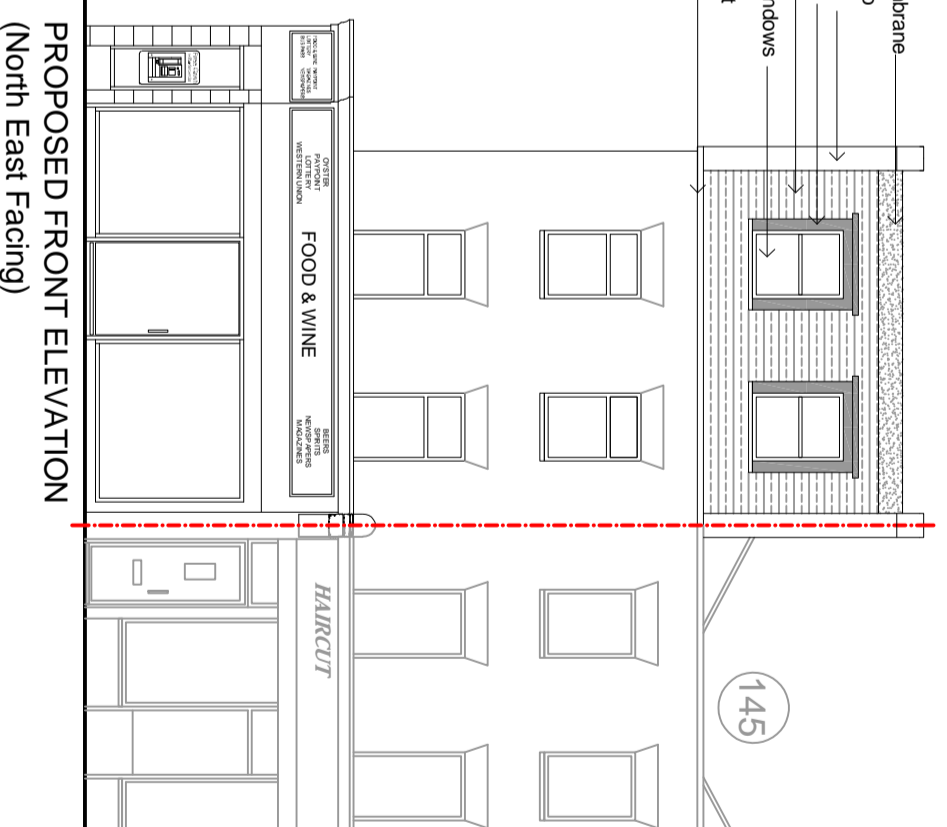

SCALE 1:100

ISSUE	DESCRIPTION	DATE

STUDIO 11 DEVELOPMENT

Architectural Consultants

79 ST. BARNABAS ROAD WOODFORD GREEN IG8 7BY
Tel: 0794059742 Fax: 0871 266 4177
e-mail: studio11development@gmail.com

Project: 143 KINGS CROSS ROAD
LONDON WC1X 9BN

Drawing Title: ELEVATIONS

Drawn: ZD Date: FEB 21 Scale: 1:100 @ A3

Plan No. 143 (02) - 02 Issue: B Status: ☐ Preliminary drawing ☒ Tender drawing ☐ Working drawing