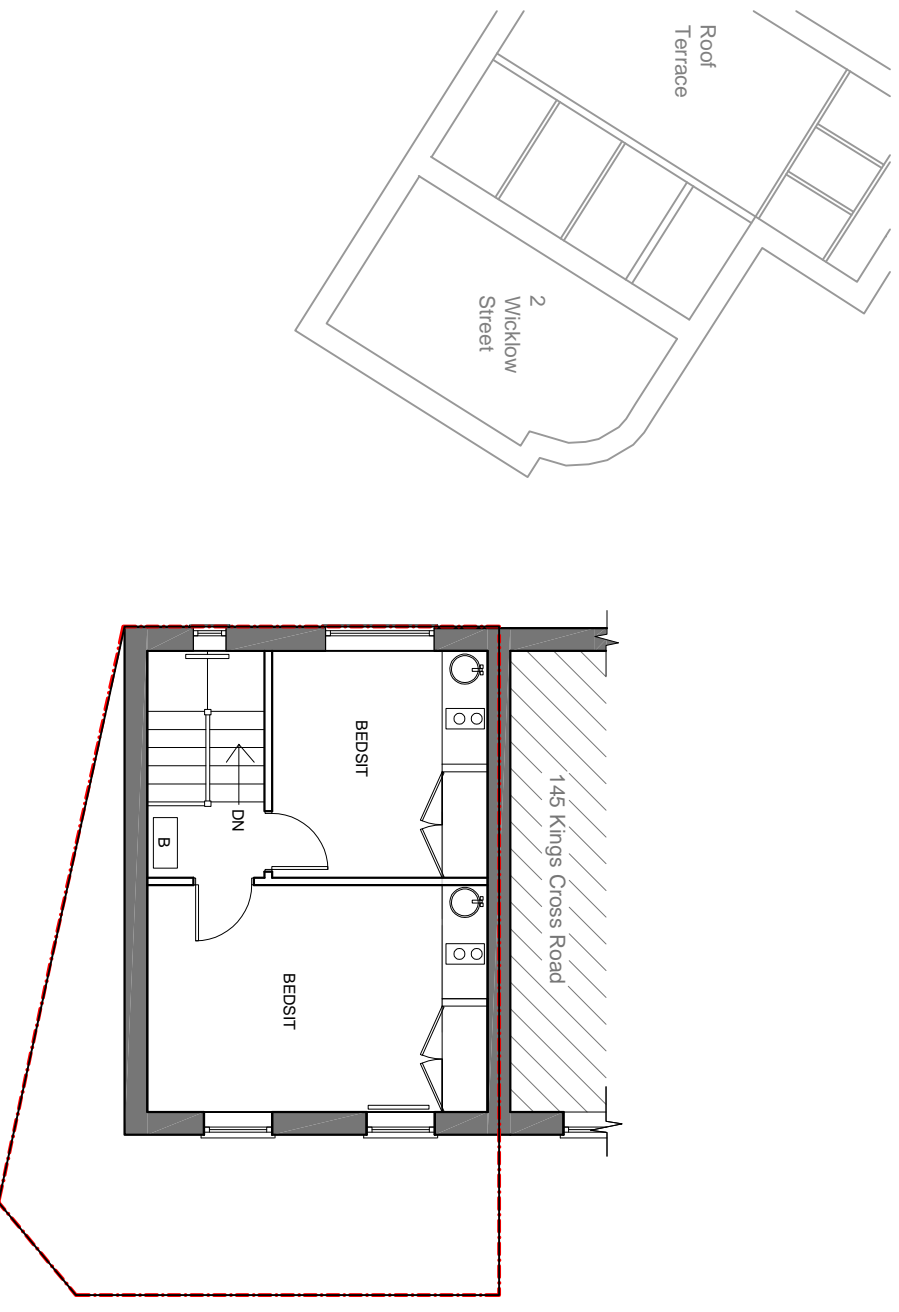

SCALE 1:100

ISSUE	DESCRIPTION	DATE

STUDIO 11 DEVELOPMENT

Architectural Consultants

79 ST. BARNABAS ROAD WOODFORD GREEN IG8 7BY
Tel: 0794059742 Fax: 0871 266 4177
e-mail: studio11development@gmail.com

Project: **143 KINGS CROSS ROAD**
LONDON WC1X 9BN

Drawing Title: **EXISTING PLANS**

Drawn: **ZD** Date: **JUNE 20** Scale: **1:100 @ A3**

Plan No. **143 (01) - 02** Issue: **A**

Status:
☐ Preliminary drawing
☐ Tender drawing
☐ Working drawing