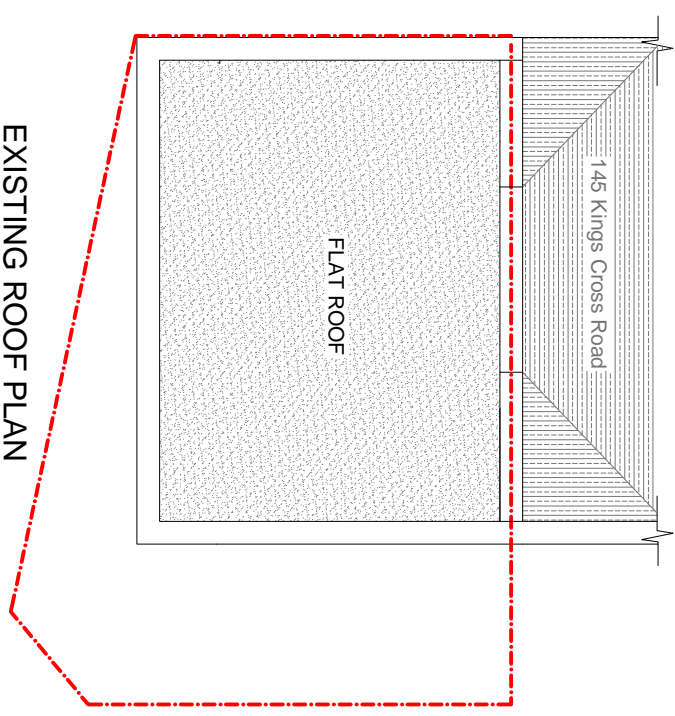

SCALE 1:100

ISSUE	DESCRIPTION	DATE

STUDIO 11 DEVELOPMENT

Architectural Consultants

79 ST. BARNABAS ROAD WOODFORD GREEN IG8 7BY
Tel: 0794059742 Fax: 0871 266 4177
e-mail: studio11development@gmail.com

Project: **143 KINGS CROSS ROAD**
LONDON WC1X 9BN

Drawing Title: **EXISTING PLANS**

Drawn: **ZD** Date: **JUNE 20** Scale: **1:100 @ A3**

Plan No. **143 (01) - 02** Issue: **A**

Status:
☐ Preliminary drawing
☐ Tender drawing
☐ Working drawing