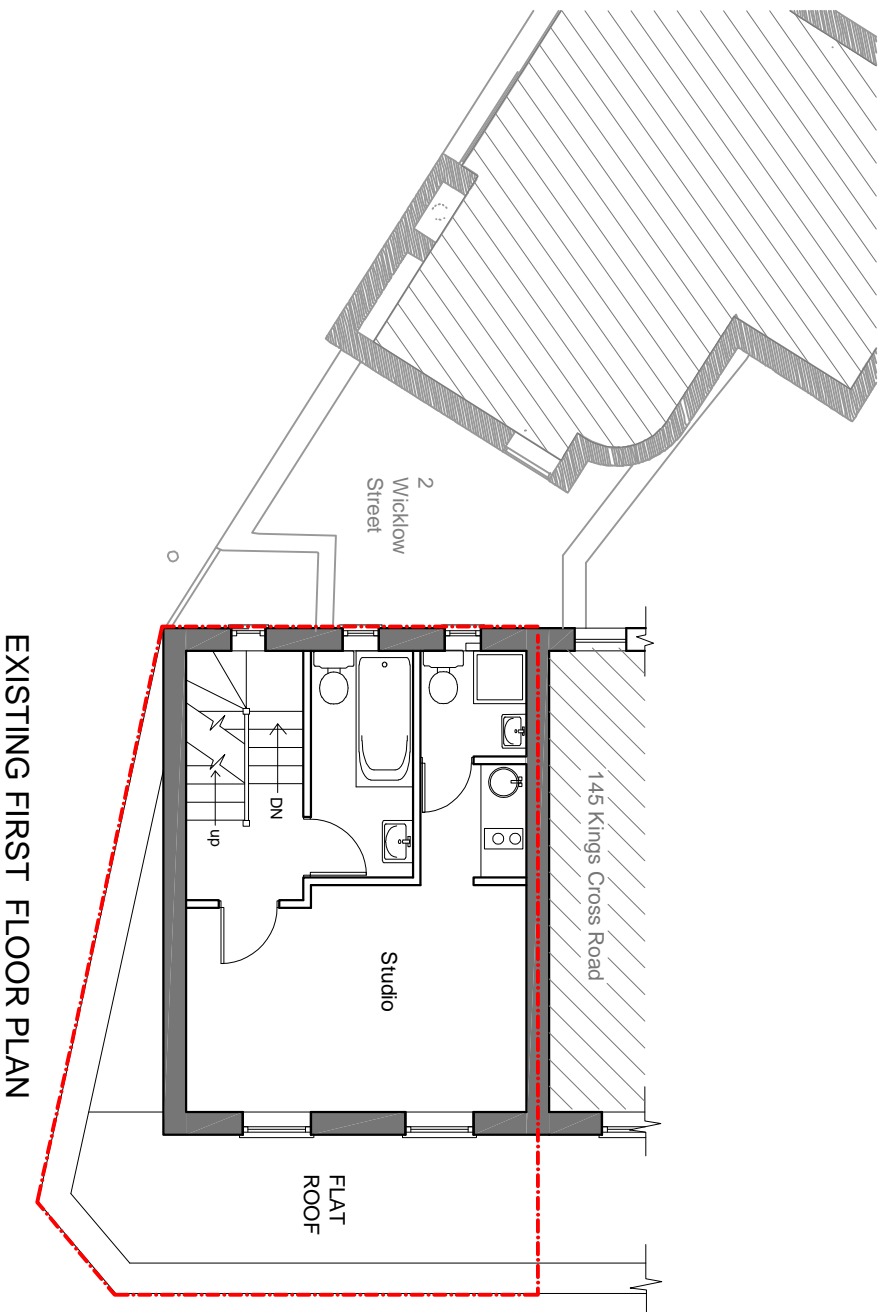

SCALE 1:100

ISSUE	DESCRIPTION	DATE

STUDIO 11 DEVELOPMENT

Architectural Consultants

79 ST. BARNABAS ROAD WOODFORD GREEN IG8 7BY
Tel: 0794059742 Fax: 0871 266 4177
e-mail: studio11development@gmail.com

Project: **143 KINGS CROSS ROAD**
LONDON WC1X 9BN

Drawing Title: **EXISTING PLANS**

Drawn: **ZD** Date: **JUNE 20** Scale: **1:100 @ A3**

Plan No. **143 (01) - 02** Issue: **A**

Status:
☐ Preliminary drawing
☐ Tender drawing
☐ Working drawing