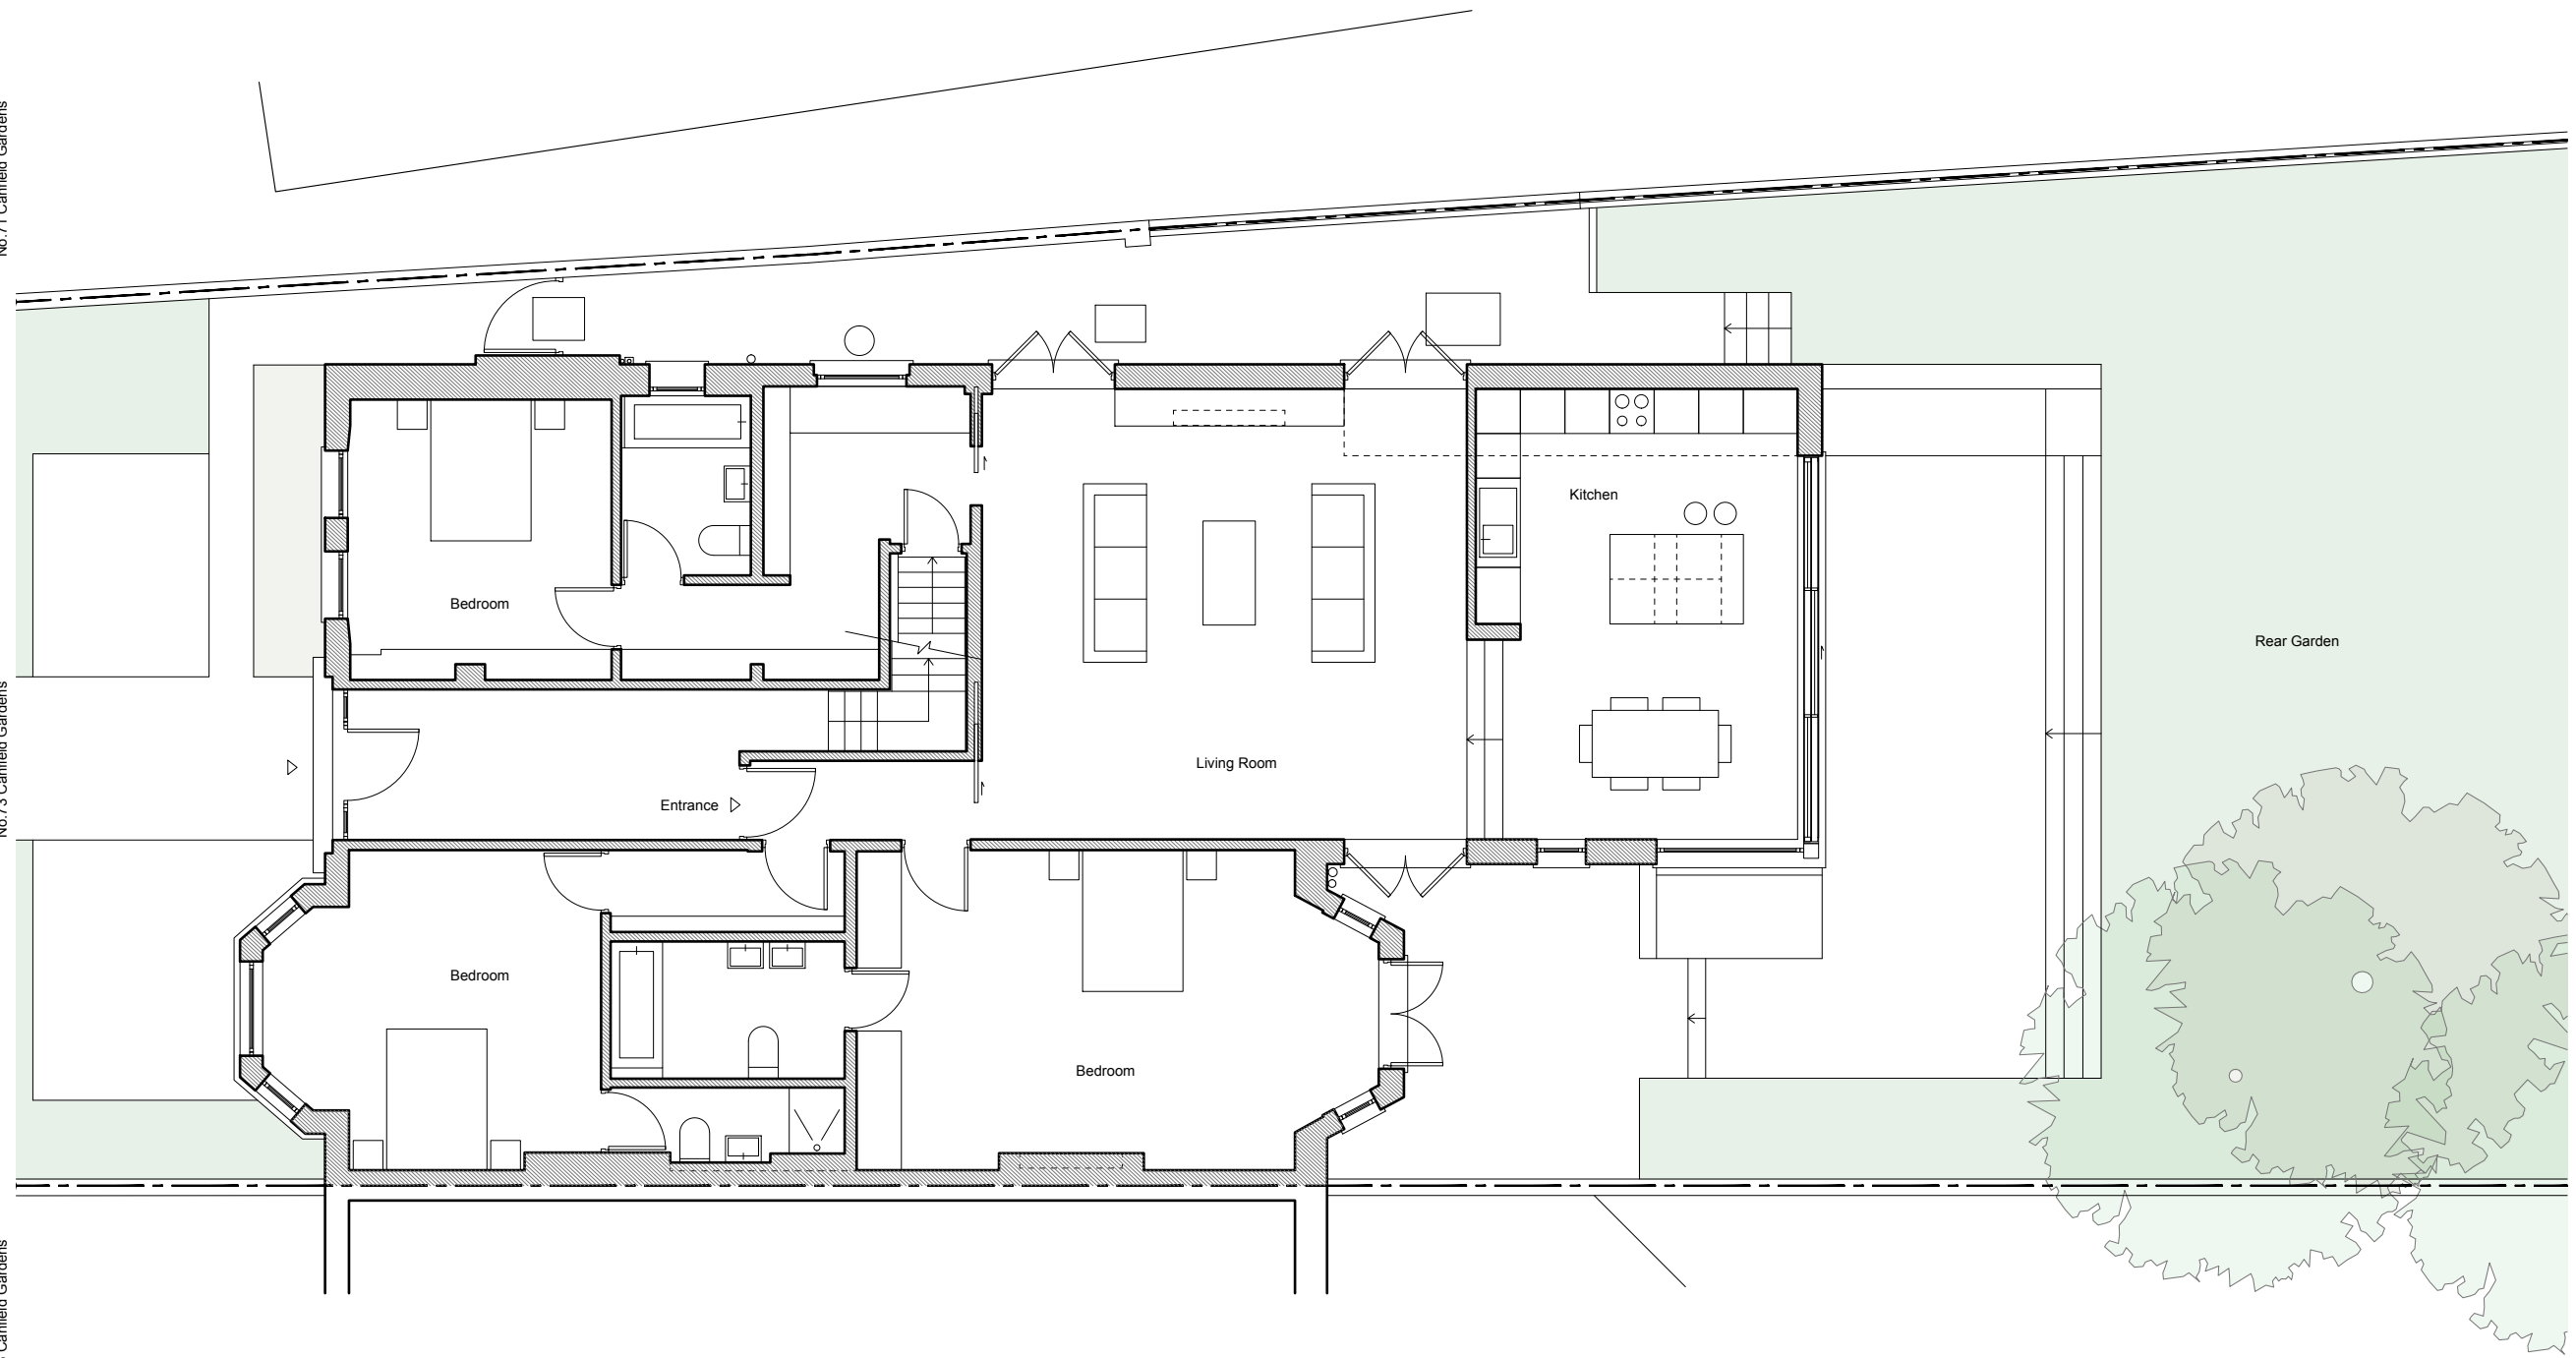

NOTES

DO NOT SCALE FROM THIS DRAWING EXCEPT FOR THE PURPOSES OF PLANNING AND BUILDING REGULATIONS. ALL DIMENSIONS TO BE CHECKED ON SITE.

GROUND FLOOR

No.71 Canfield Gardens

No.73 Canfield Gardens

No.75 Canfield Gardens

REVISION:

PROJECT TITLE

73 CANFIELD GARDENS

AURAA
STUDIO

www.auraa.studio 1A Chalk Farm Parade
info@auraa.studio London NW3 2BN

TITLE

GROUND FLOOR PLAN
AS EXISTING

DATE 21.12.2020

SCALE 1/100 @ A3

DRAWN GC / RL

STATUS INFORMATION

DRG No 2064_EX_110

REV: