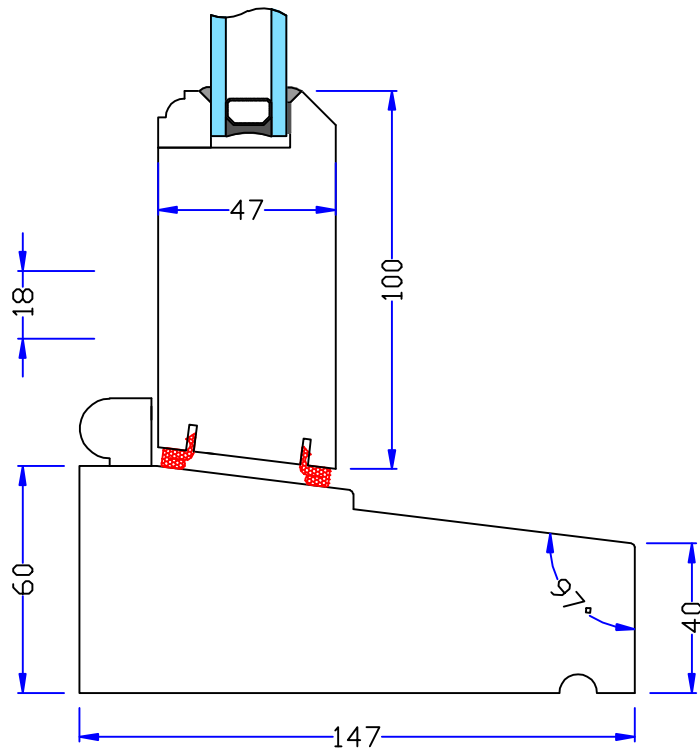

B-B

A-A

Data:
22/09/2020
Quotation: 7154ZS2
Pos. No.:
Scale:
1:2 @ A3

Natural Windows Ltd
www.naturalwindows.com
tel.: 020 8993 8274
Project:
Queen Alexandra Mansions, WC1H 9DJ