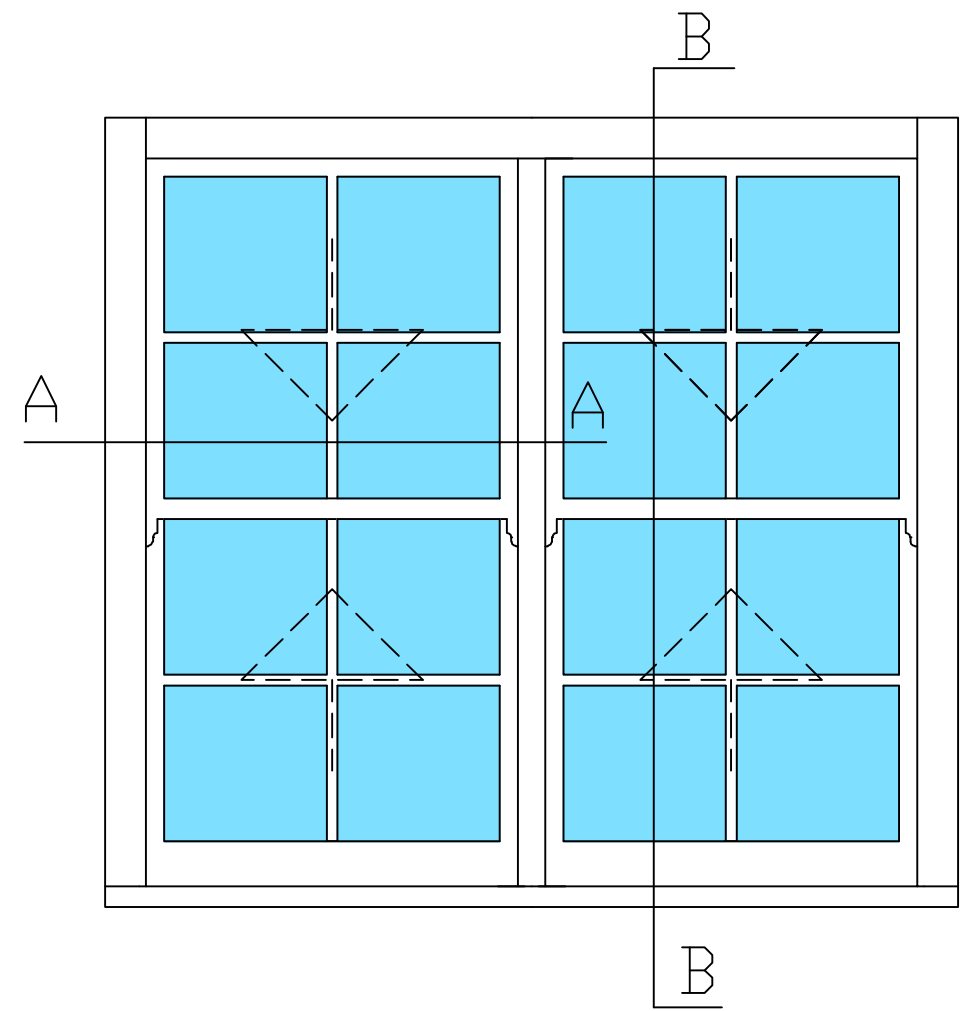

B-B

A-A

Data:
22/09/2020
Quotation: 7154ZS2
Pos. No.:
Scale:
1:2 @ A3

Natural Windows Ltd
www.naturalwindows.com
tel.: 020 8993 8274
Project:
Queen Alexandra Mansions, WC1H 9DJ