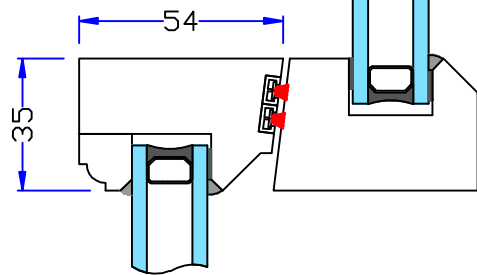

B-B

A-A

Data:
22/09/2020
Quotation: 7154ZS2
Pos. No.:
Scale:
1:2 @ A3

Natural Windows Ltd
www.naturalwindows.com
tel.: 020 8993 8274
Project:
Queen Alexandra Mansions, WC1H 9DJ