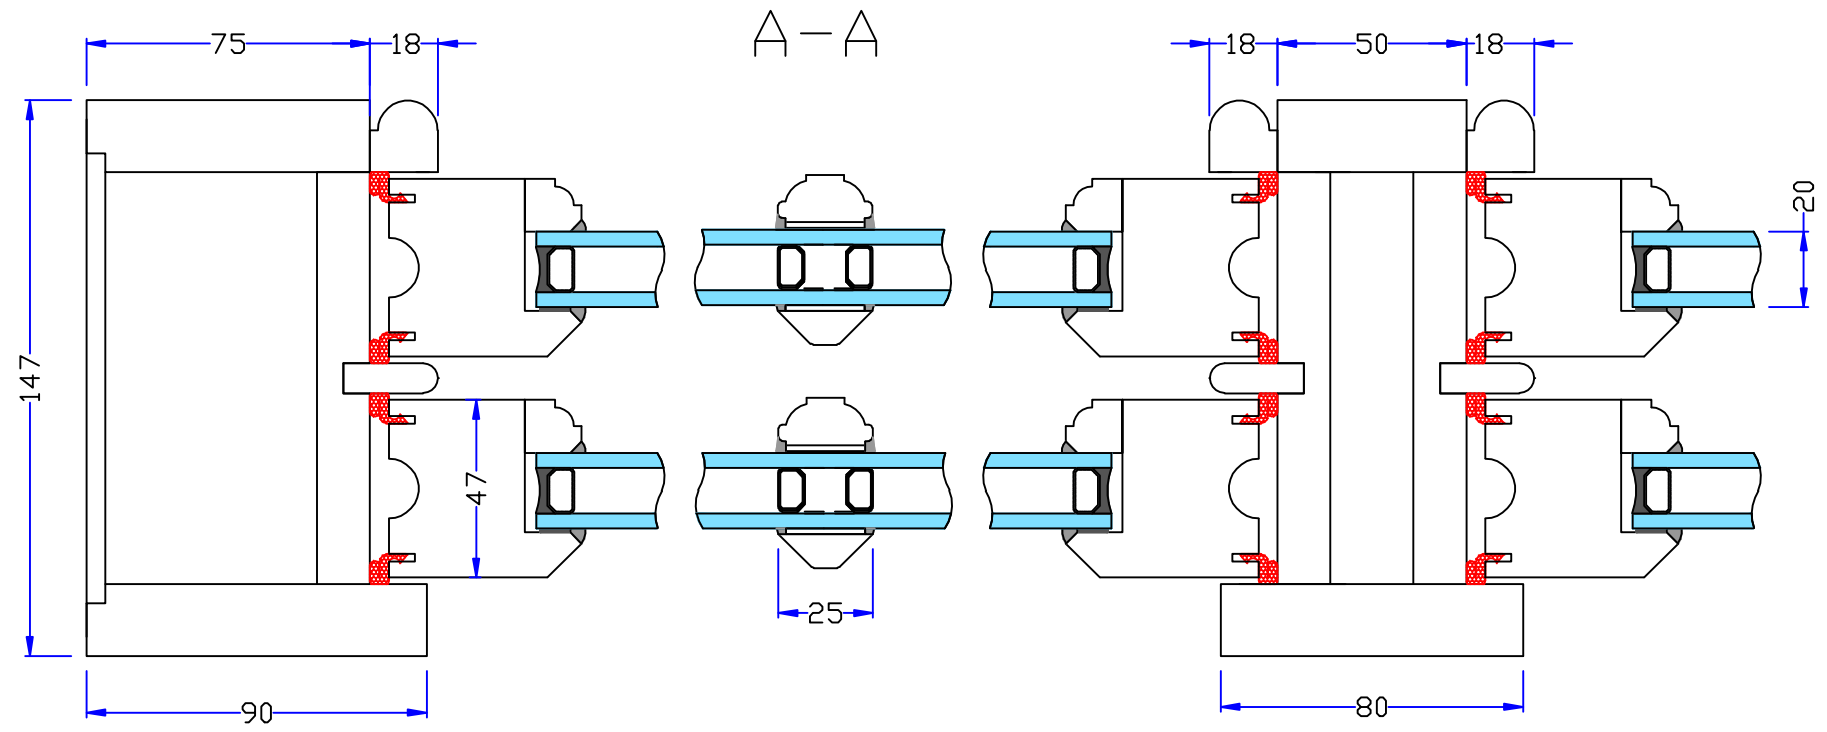

B-B

A-A

Data:
22/09/2020
Quotation: 7154ZS2
Pos. No.:
Scale:
1:2 @ A3

Natural Windows Ltd
www.naturalwindows.com
tel.: 020 8993 8274
Project:
Queen Alexandra Mansions, WC1H 9DJ