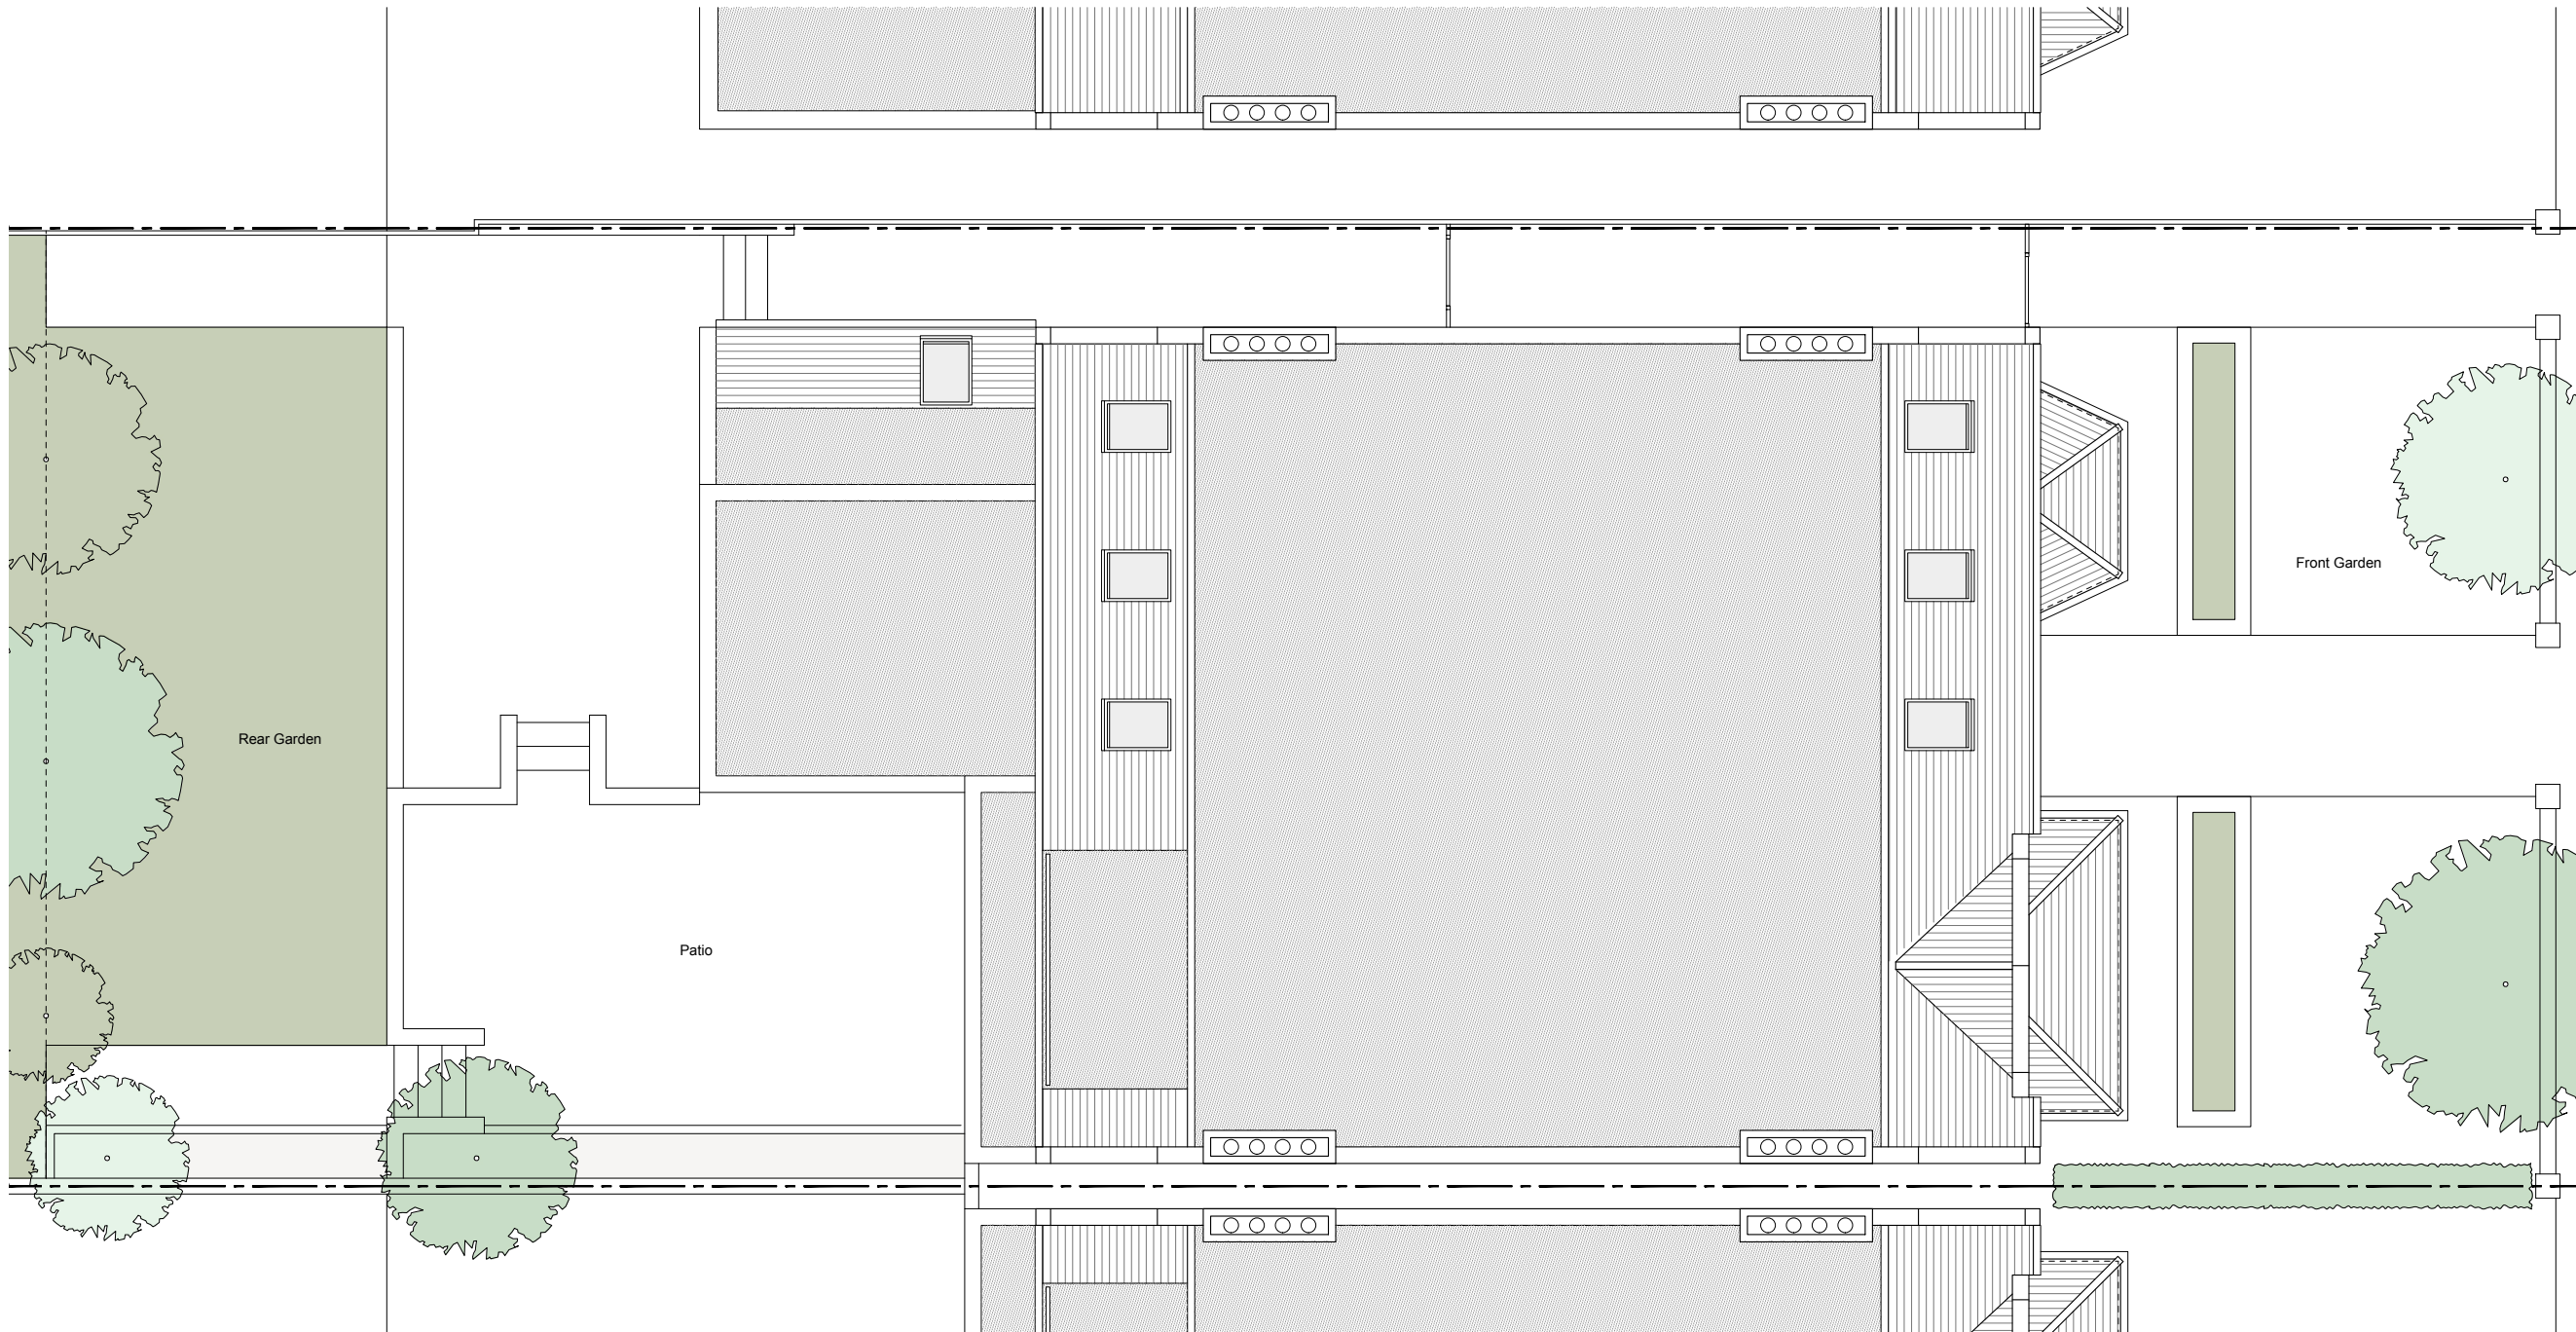

ROOF PLAN

No. 71

No. 69 Greencroft Gardens

No. 67

NOTES

DO NOT SCALE FROM THIS DRAWING EXCEPT FOR THE PURPOSES OF PLANNING AND BUILDING REGULATIONS. ALL DIMENSIONS TO BE CHECKED ON SITE.

REVISION:

PROJECT TITLE

FLAT No.1, 69 GREENCROFT GARDENS

AURAA
STUDIO

www.auraa.studio
info@auraa.studio

1A Chalk Farm Parade
London NW3 2BN

TITLE

ROOF PLAN AS EXISTING

DATE 11.02.2021

SCALE 1/100 @ A3

DRAWN LC / RL

STATUS INFORMATION

DRG No 2038_EX_120

REV: