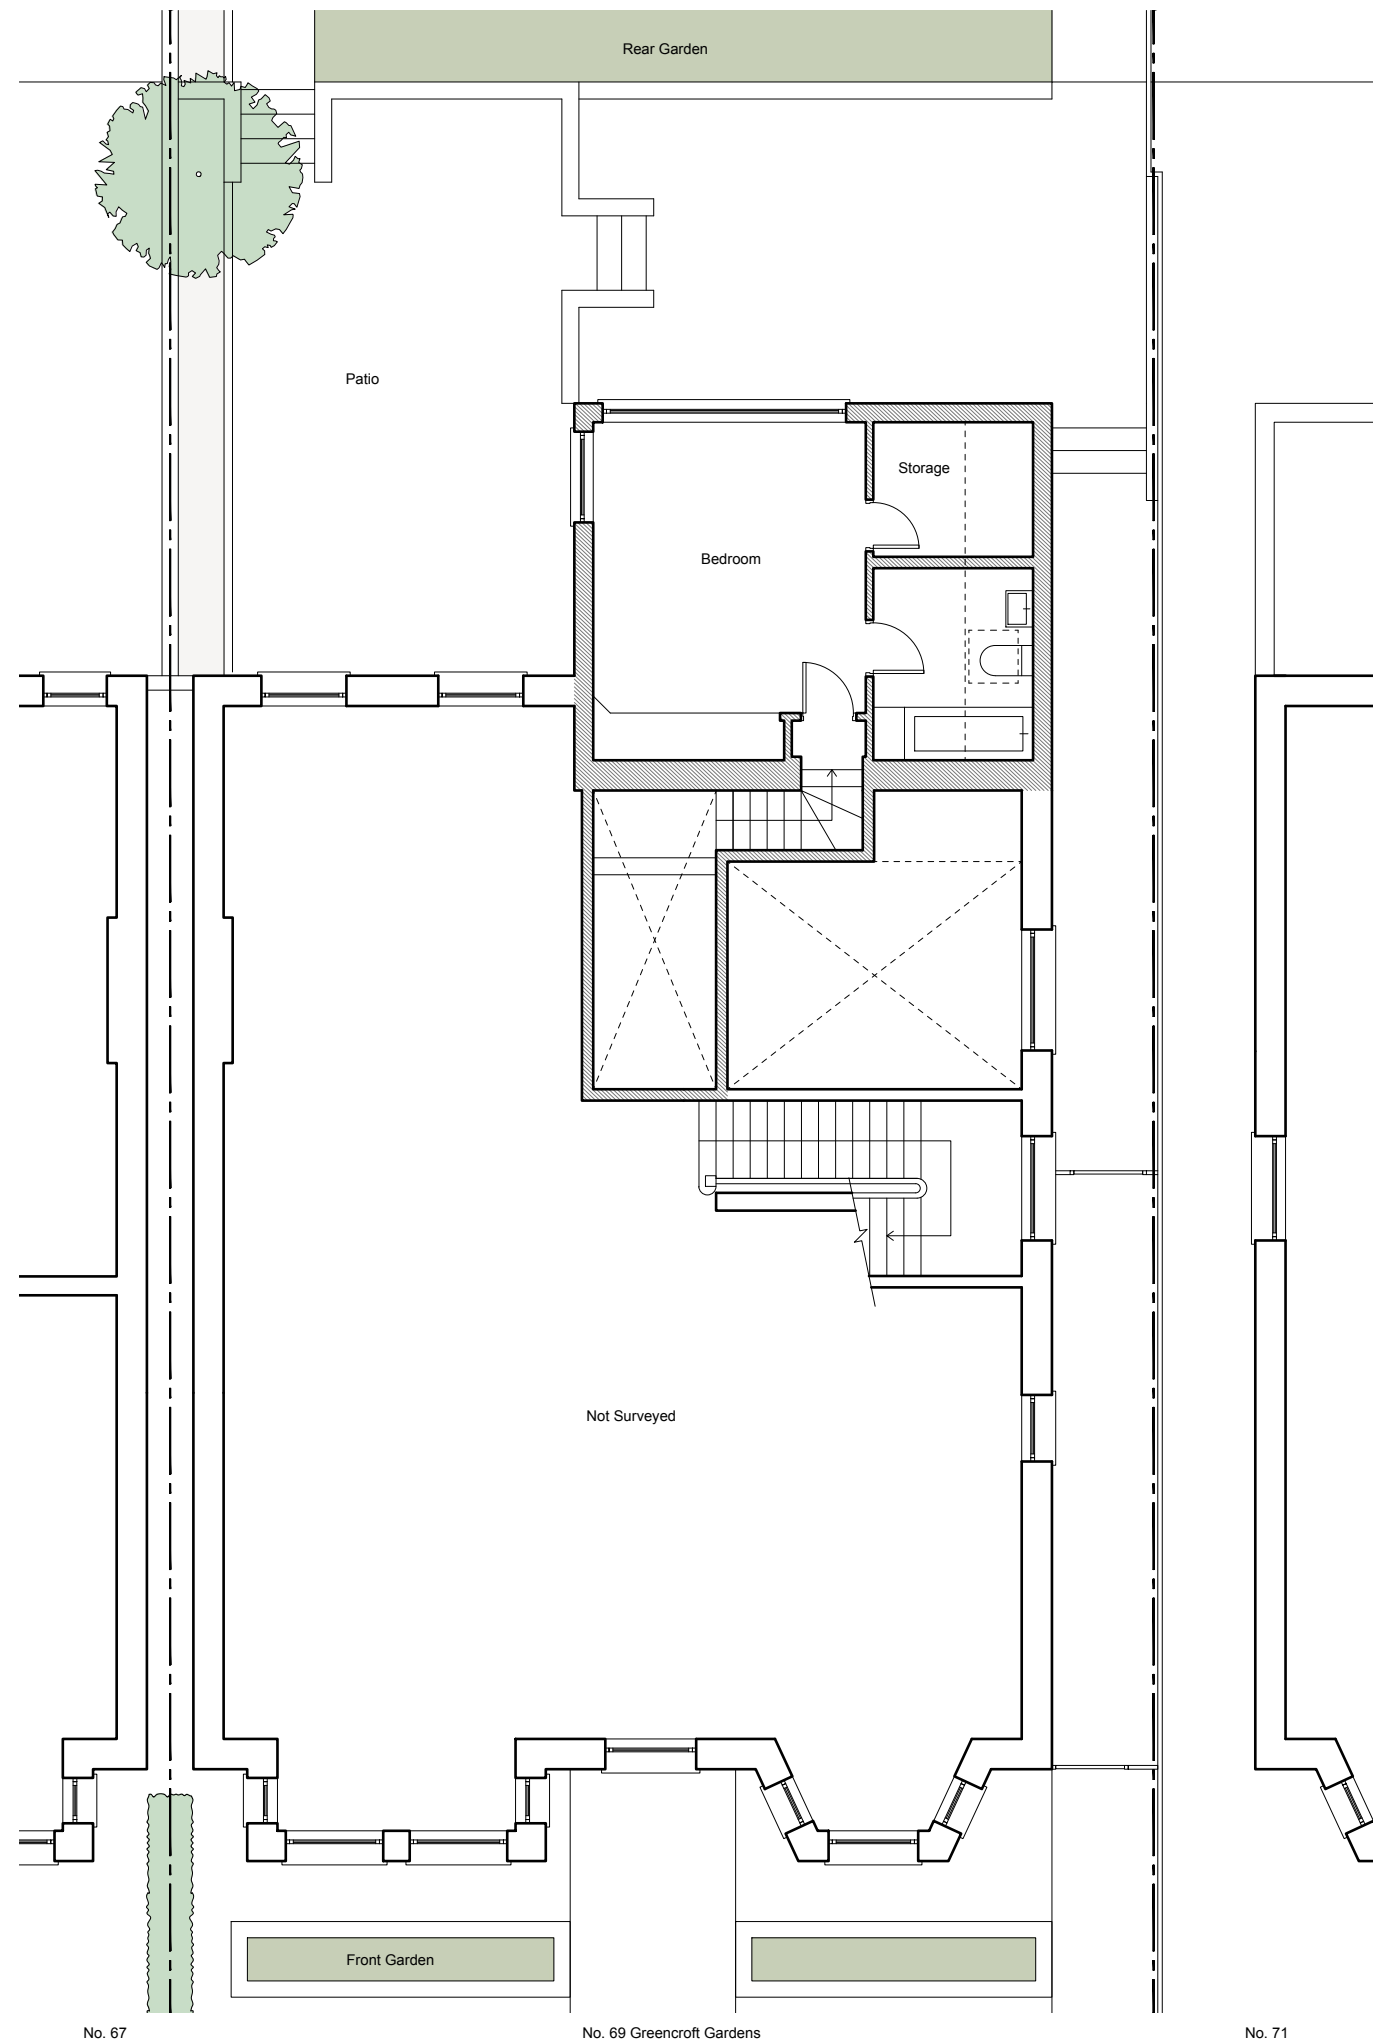

FIRST FLOOR

NOTES

DO NOT SCALE FROM THIS DRAWING EXCEPT FOR THE PURPOSES OF PLANNING AND BUILDING REGULATIONS. ALL DIMENSIONS TO BE CHECKED ON SITE.

REVISION:

PROJECT TITLE

FLAT No.1, 69 GREENCROFT GARDENS

AURAA  
STUDIO

www.auraa.studio 1A Chalk Farm Parade  
info@auraa.studio London NW3 2BN

TITLE

FIRST FLOOR PLAN AS EXISTING

DATE 11.02.2021

SCALE 1/100 @ A3

DRAWN LC / RL

STATUS INFORMATION