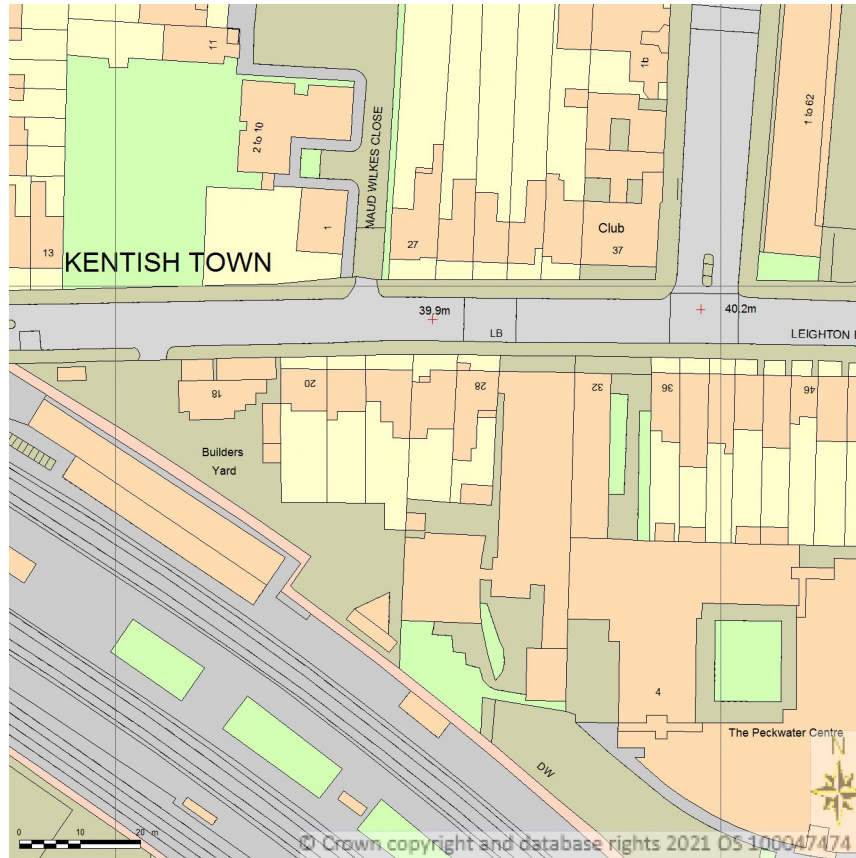

SITE LOCATION PLAN
AREA 2 HA
SCALE 1:1250 on A4
CENTRE COORDINATES: 529153, 185176

Supplied by Streetwise Maps Ltd
www.streetwise.net
Licence No: 100047474
11/02/2021 11:50