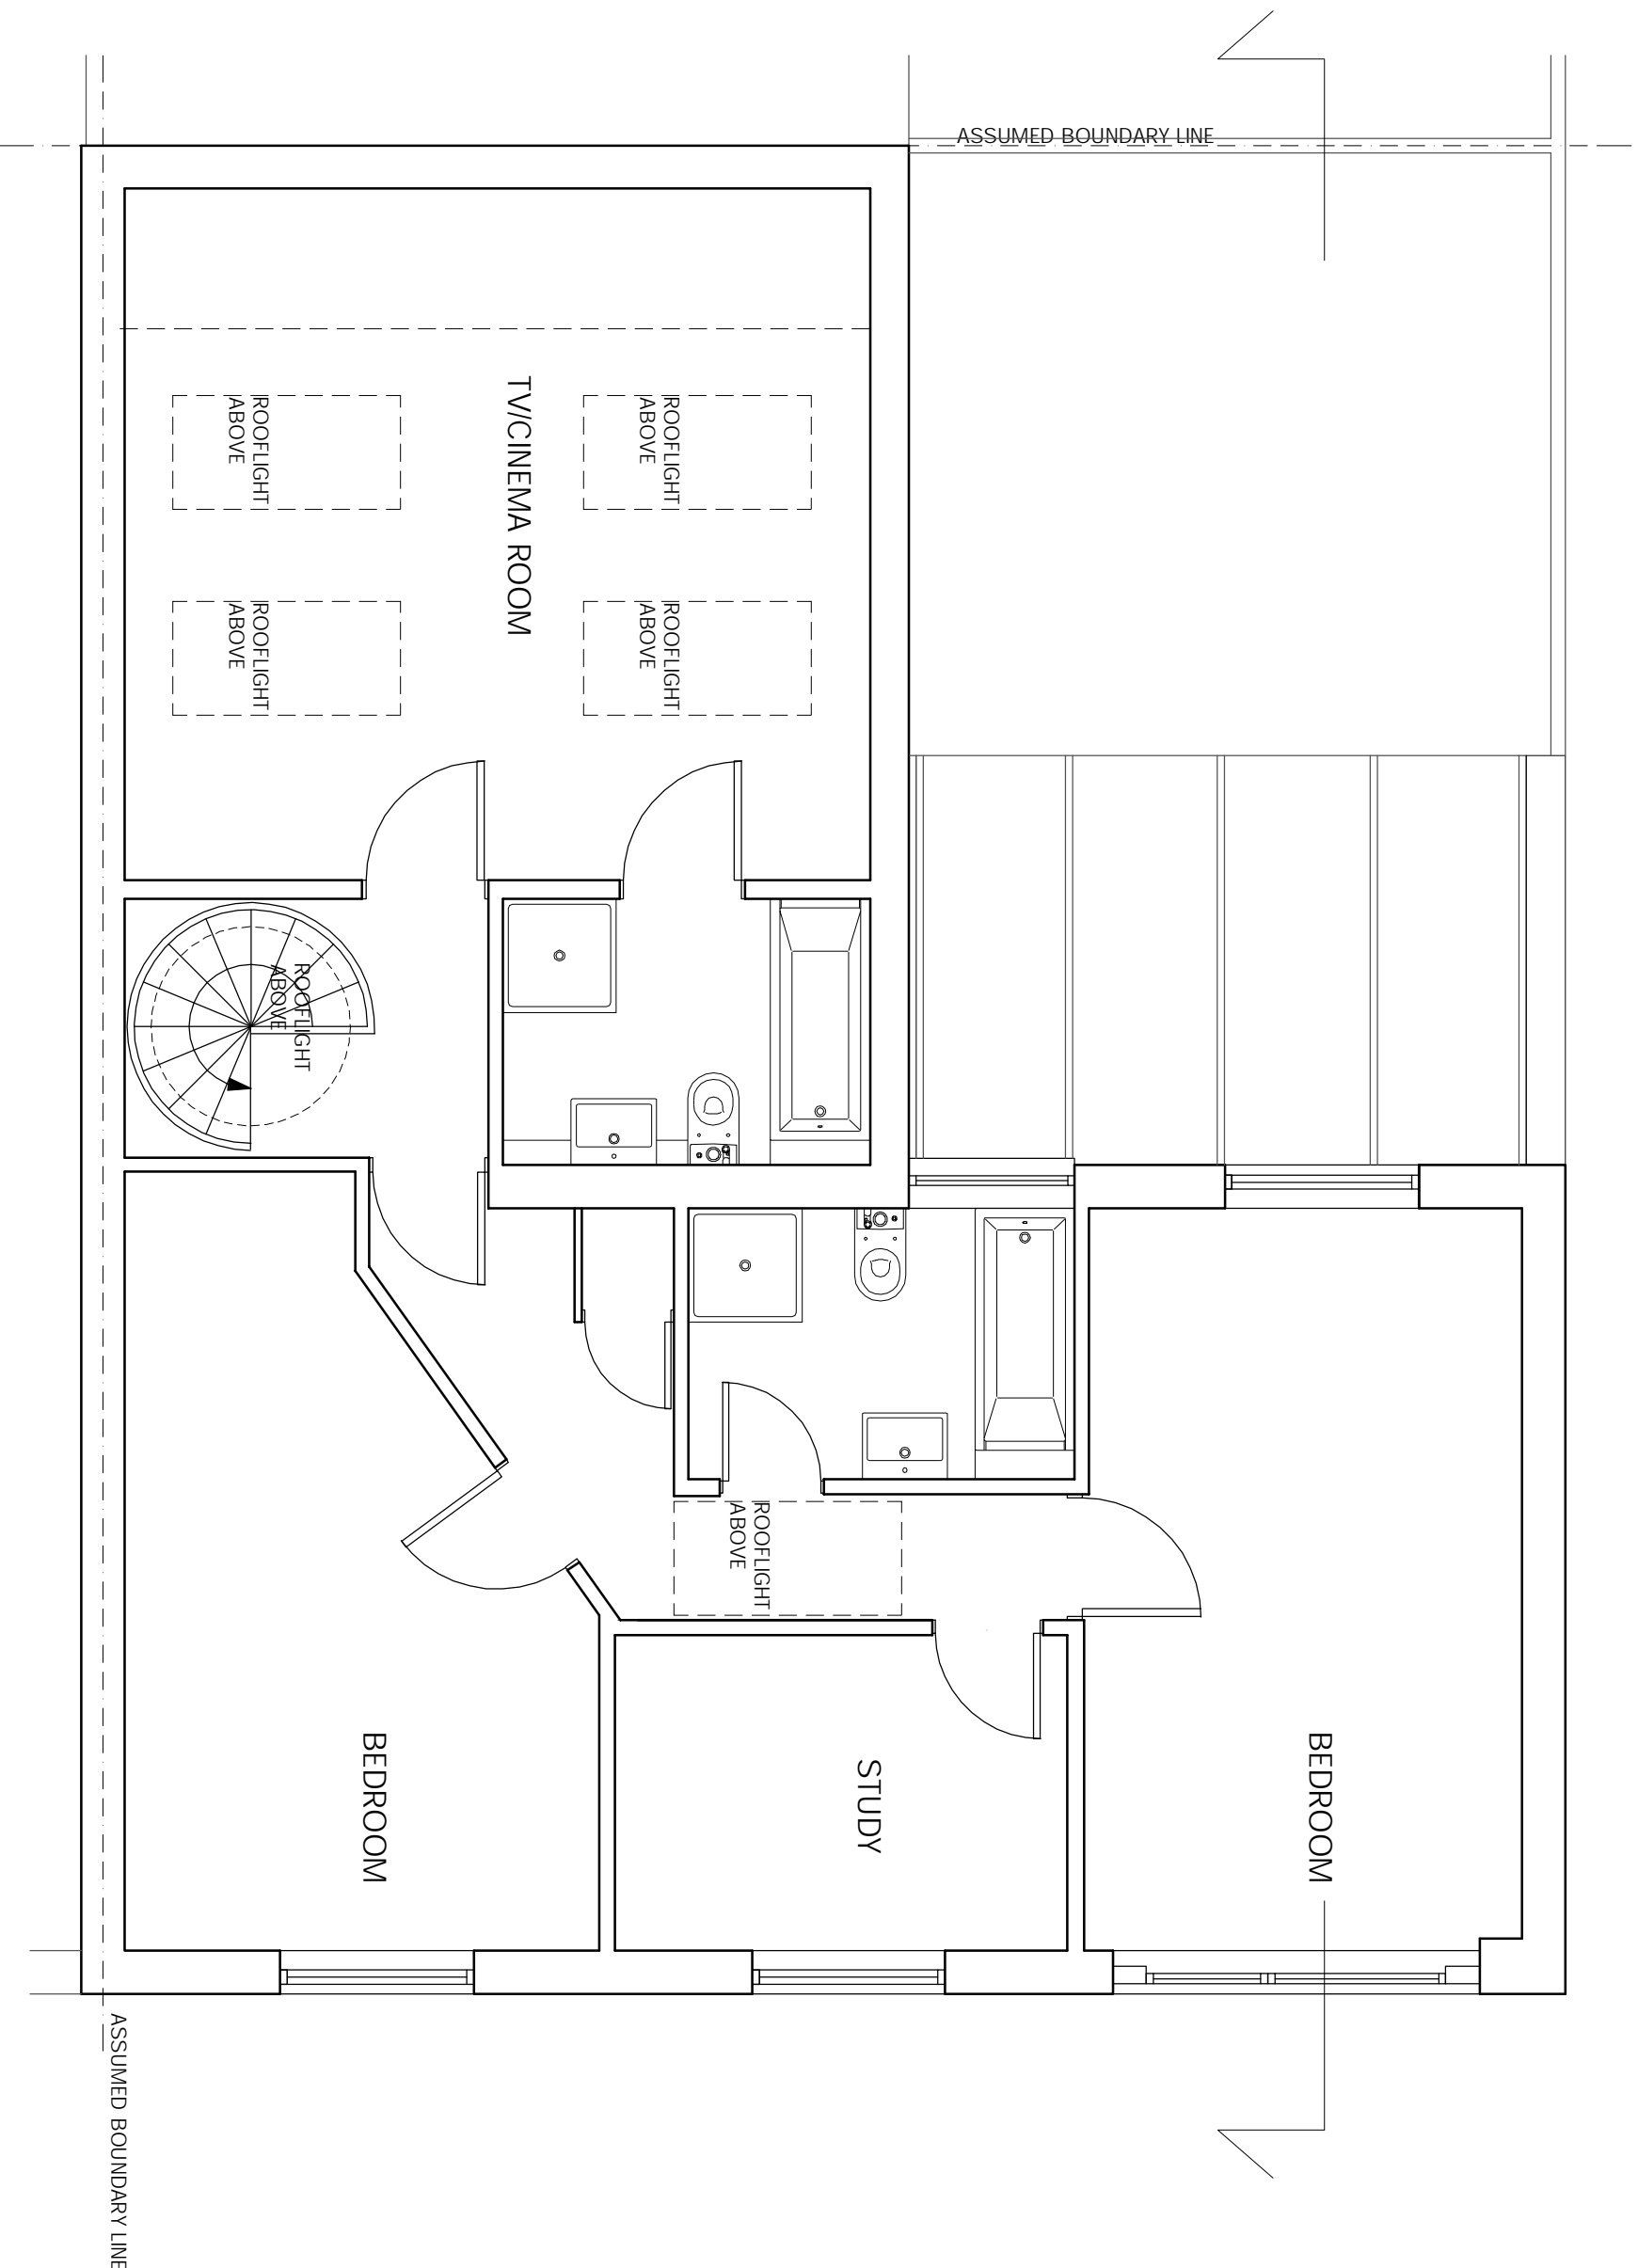

KEY

NOTES
1. Do not scale from the drawing for site by the architect and full responsibility for the accuracy
2. Report all drawing errors, omissions and discrepancies to the architect/designer

KASIA WHITEFIELD DESIGN

KASIA WHITEFIELD@GMAIL.COM
TEL: 07785053533

JOB 22 QUICKSWOOD
LONDON NW3 3RS
TITLE PROPOSED SECOND FLOOR PLAN

DATE	SCALE	STATUS
2021.02.14	1:50 @ A3	PLANNING
PROJECT NO.	DRAWING NO.	REVISION
Q22	PP3	