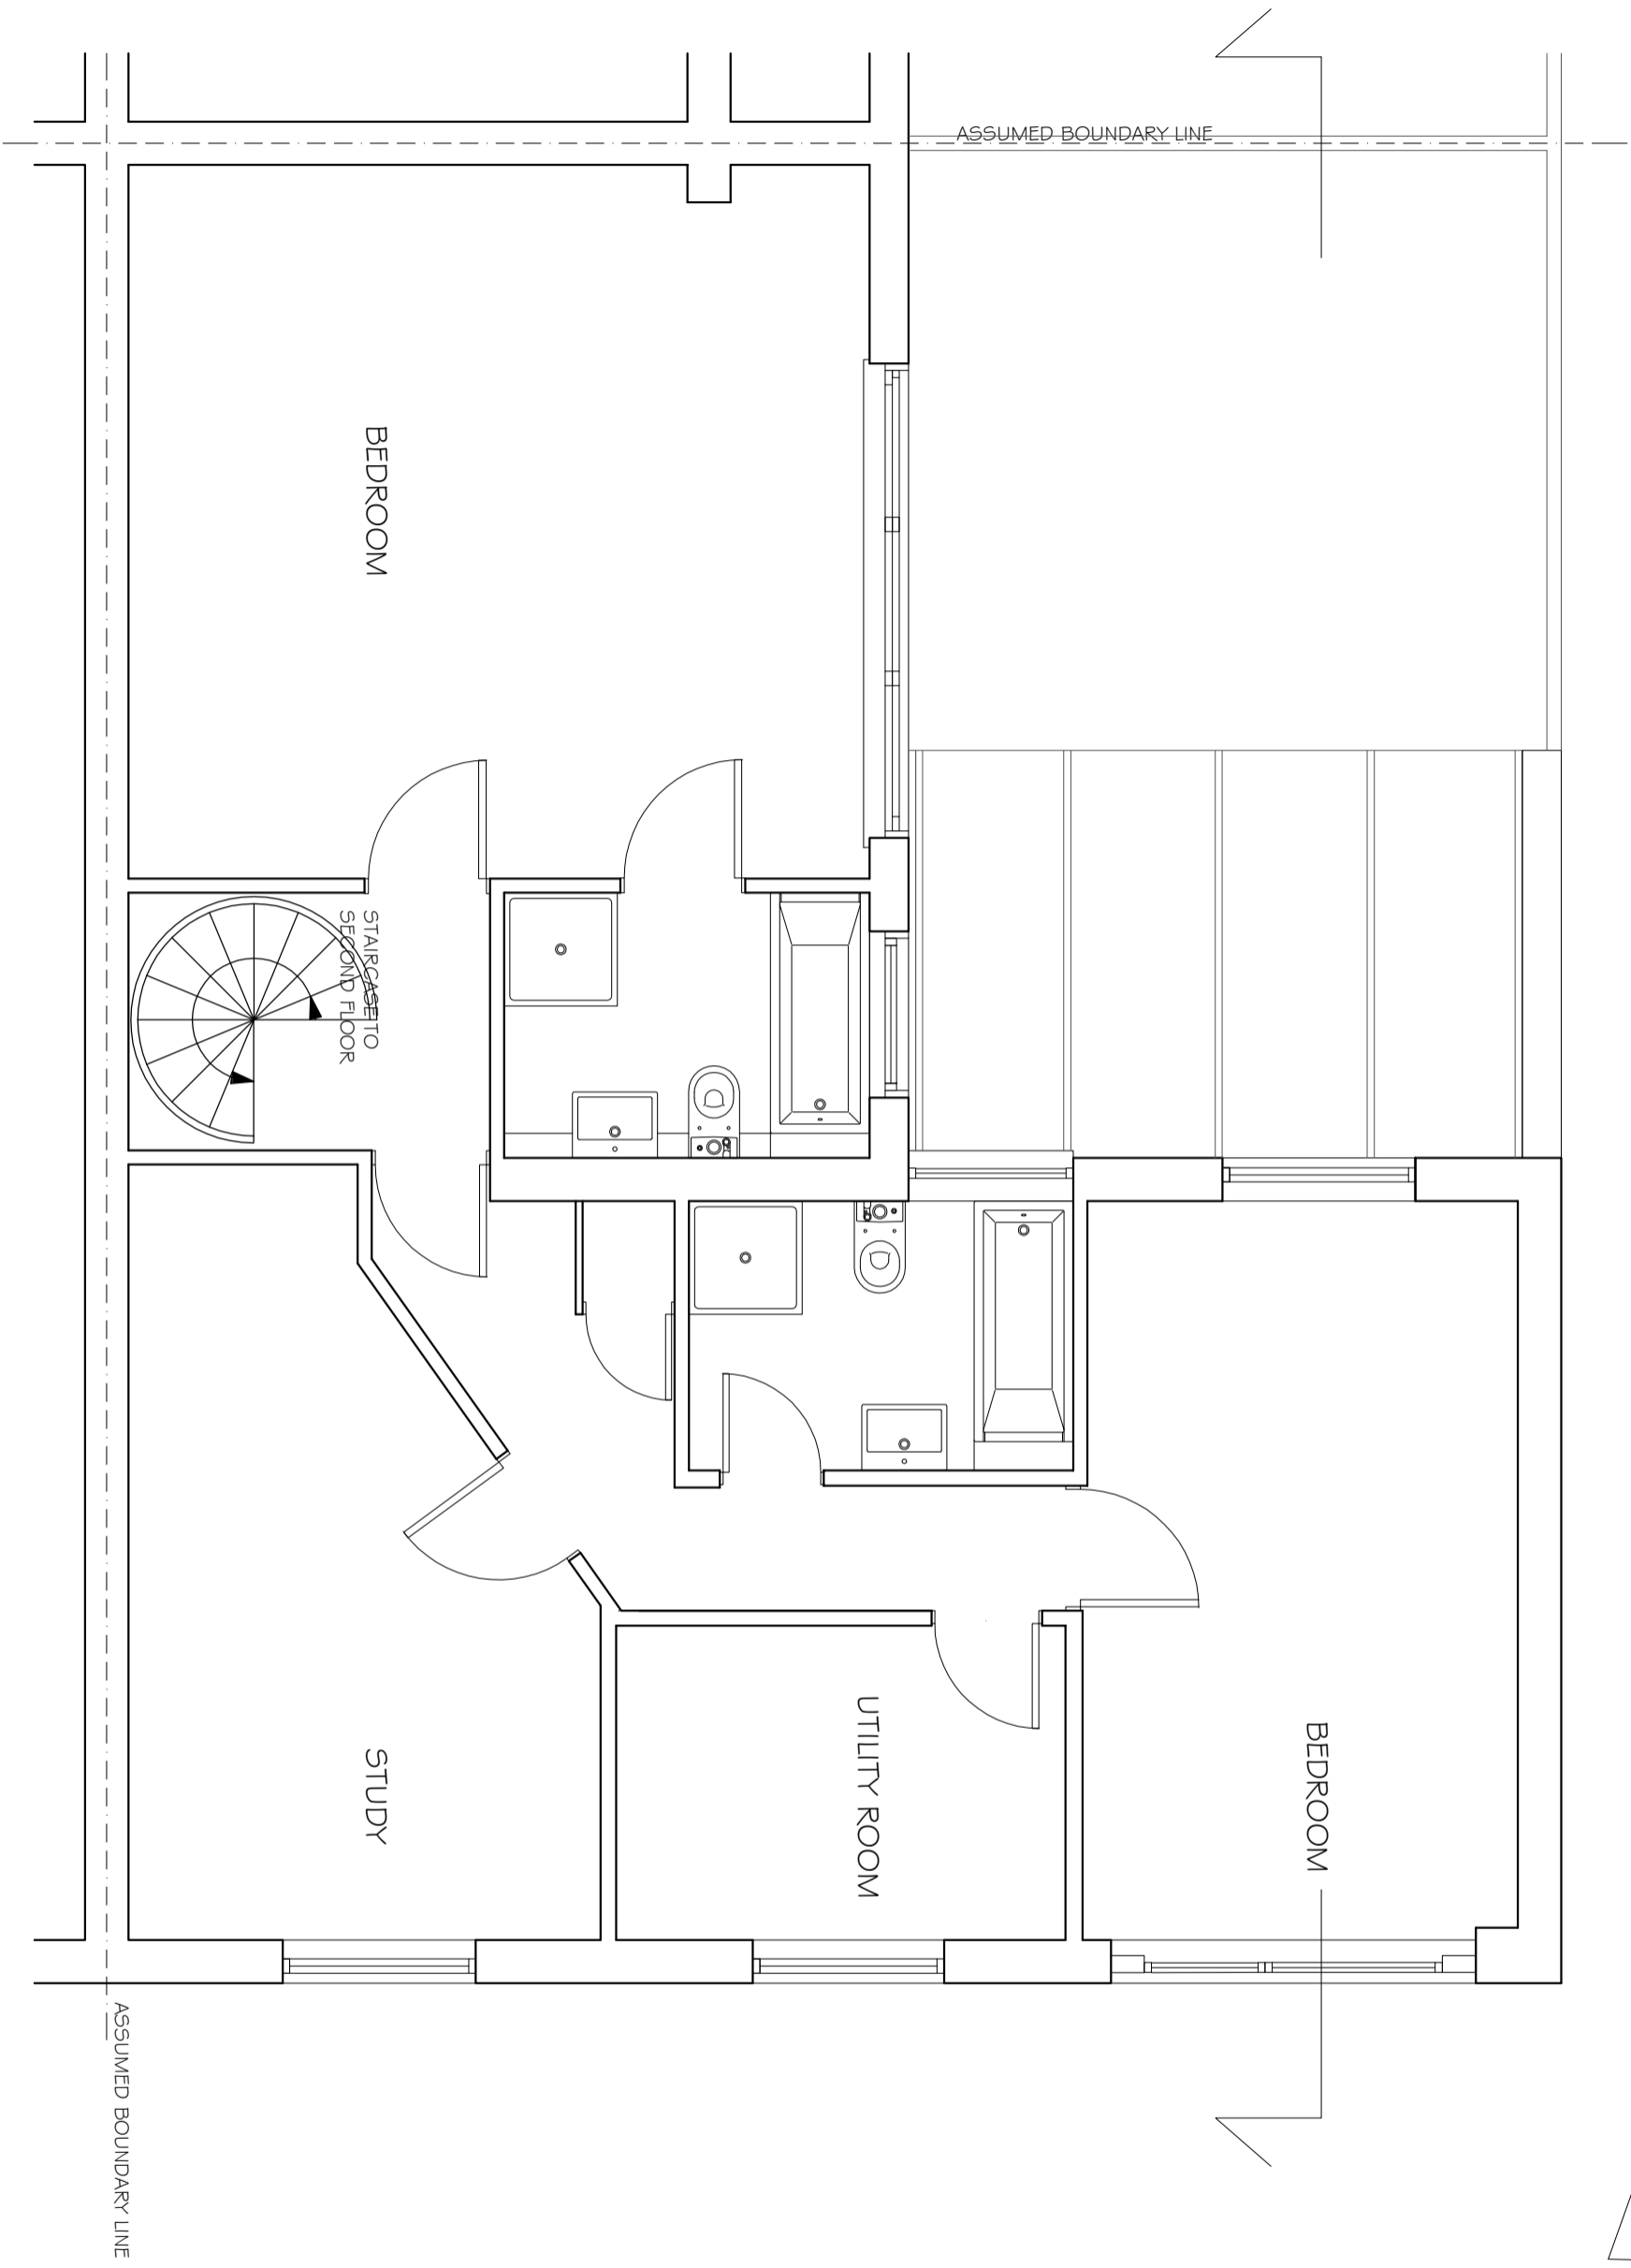

KEY

NOTES
1. Do not scale from this drawing
2. Report all drawing errors, omissions and discrepancies to the architect/designer.

KASIA WHITFIELD DESIGN

KASIA WHITFIELD@GMAIL.COM
1, 2021, QUICKSWOOD
M. 07882035353

JOB 22 QUICKSWOOD
LONDON NW3 3RS
TITLE PROPOSED FIRST FLOOR PLAN

| DATE | SCALE | STATUS |
|------------|---------|----------|
| 2021.02.14 | 1:50@A3 | PLANNING |

| PROJECT NO. | DRAWING NO. | REVISION |
|-------------|-------------|----------|
| Q22 | PP1 | |