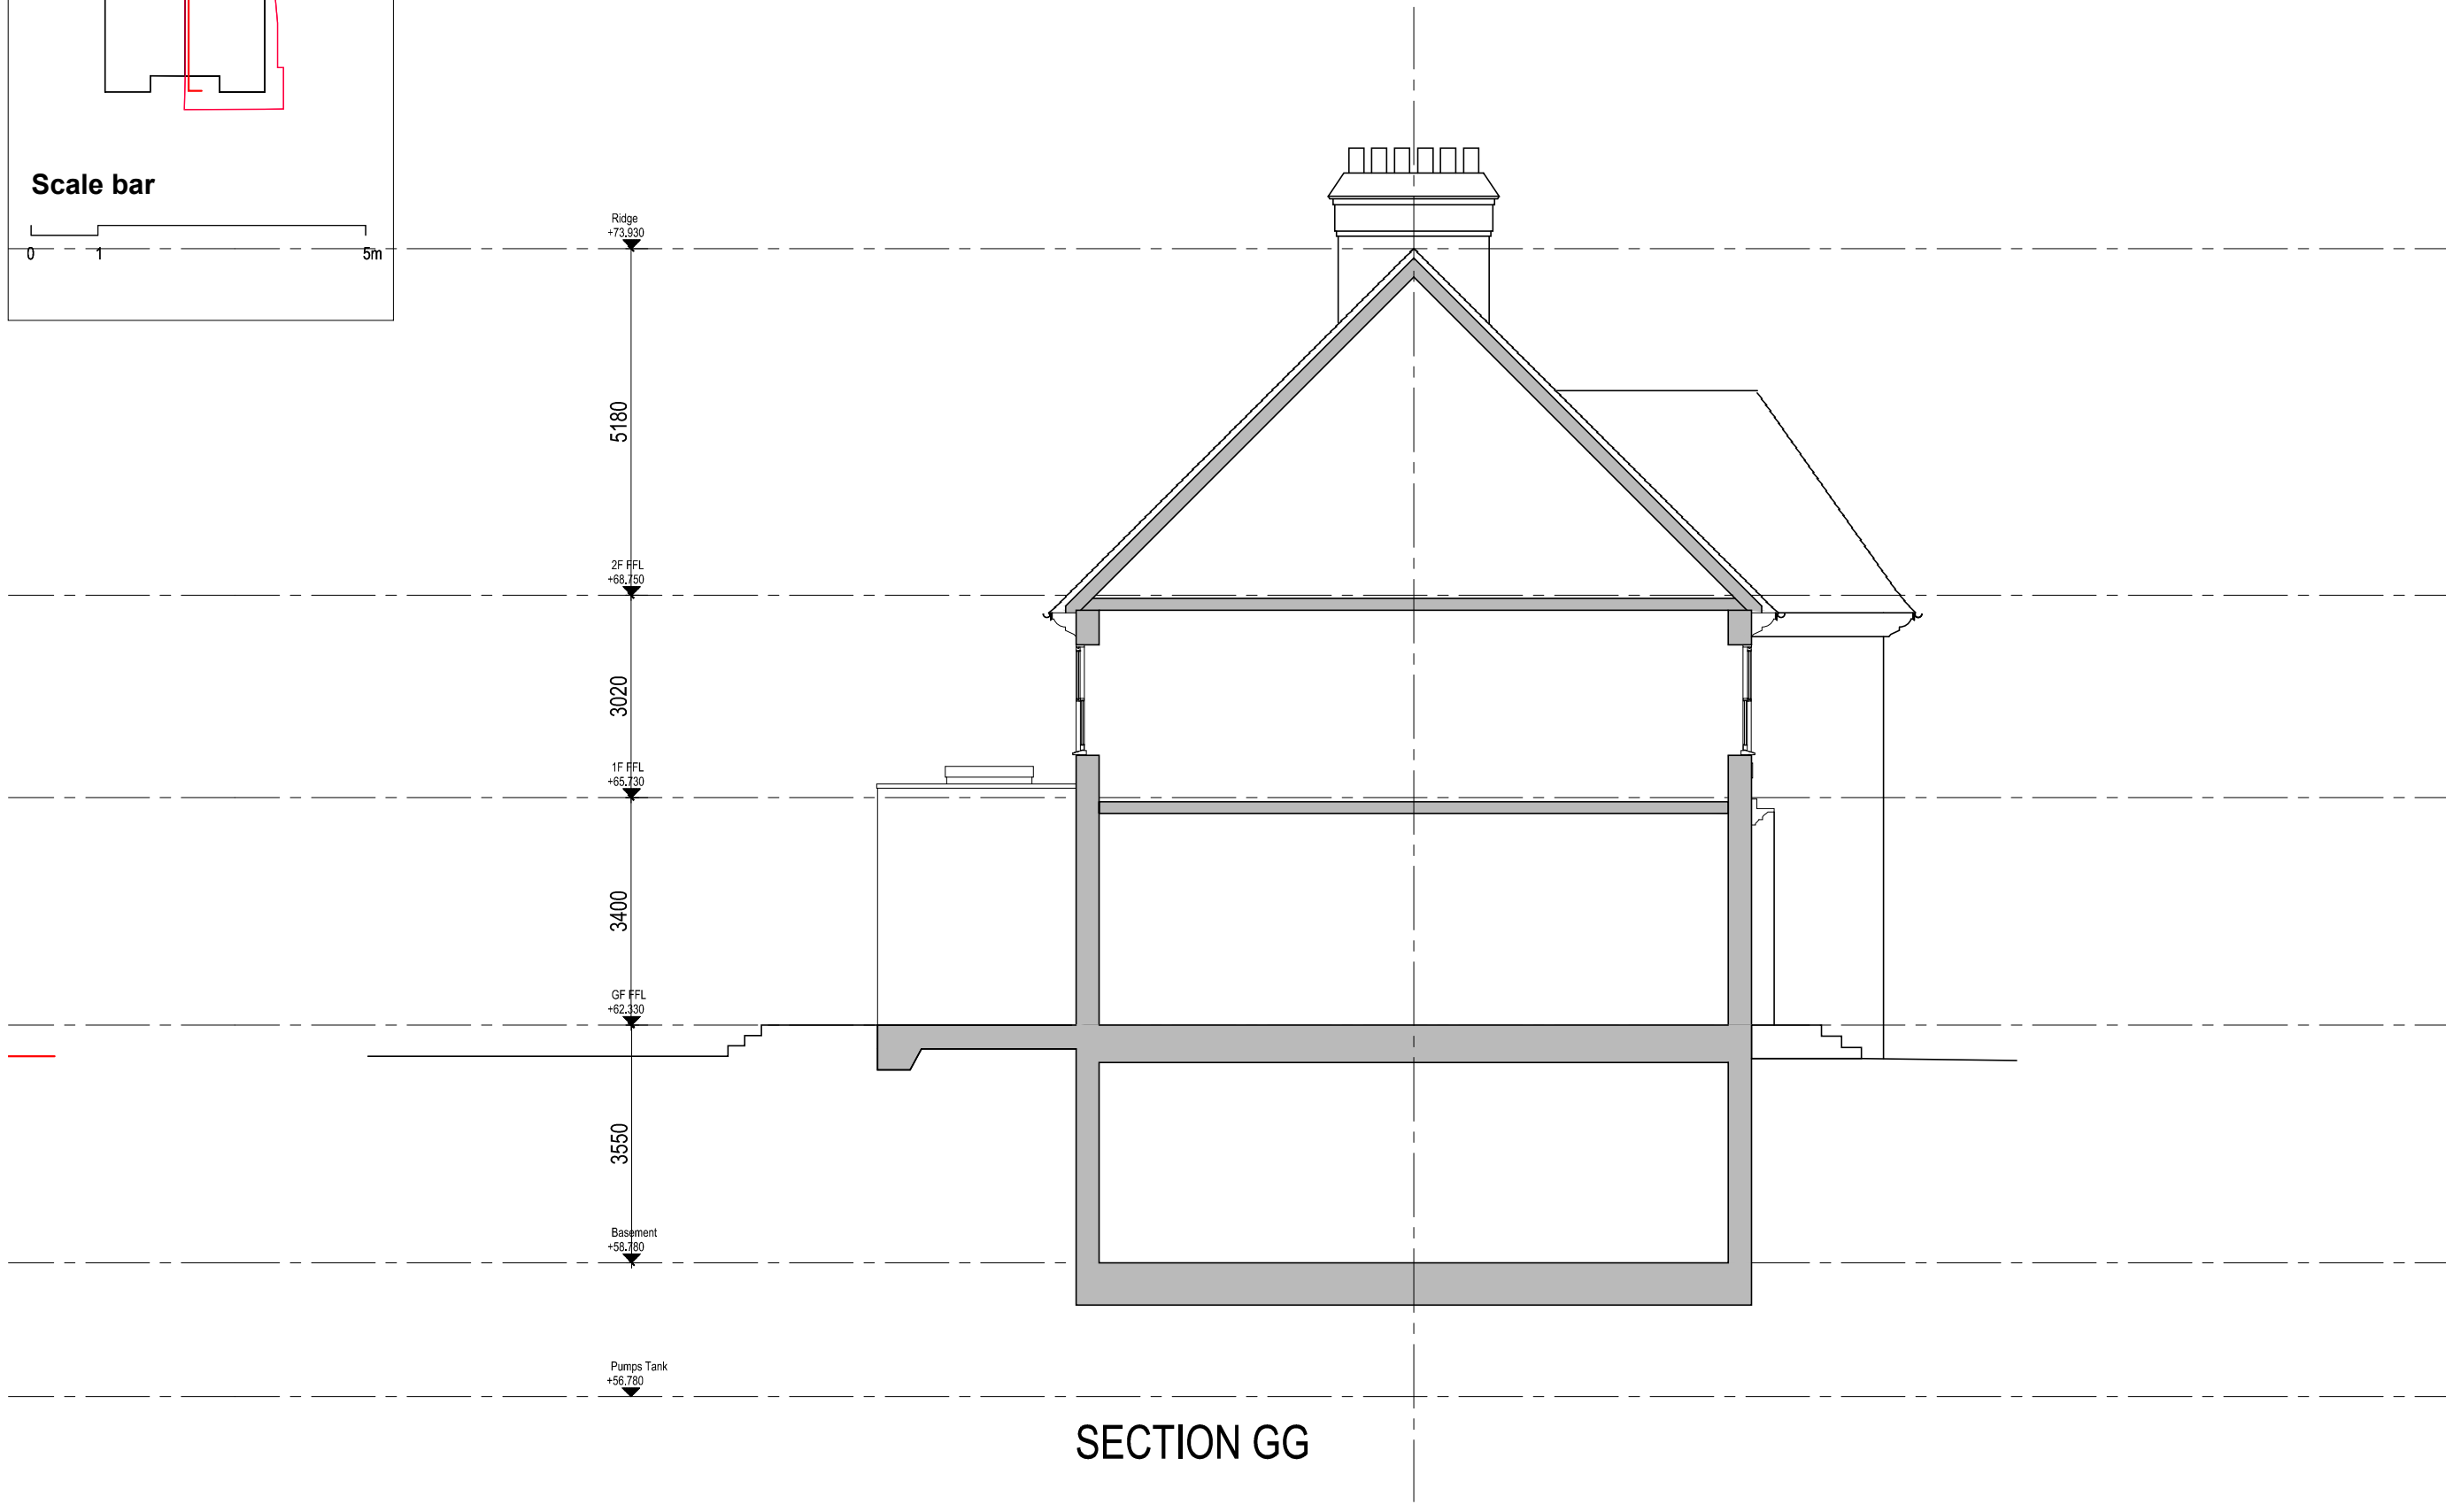

PRELIMINARY

This drawing has not been issued.