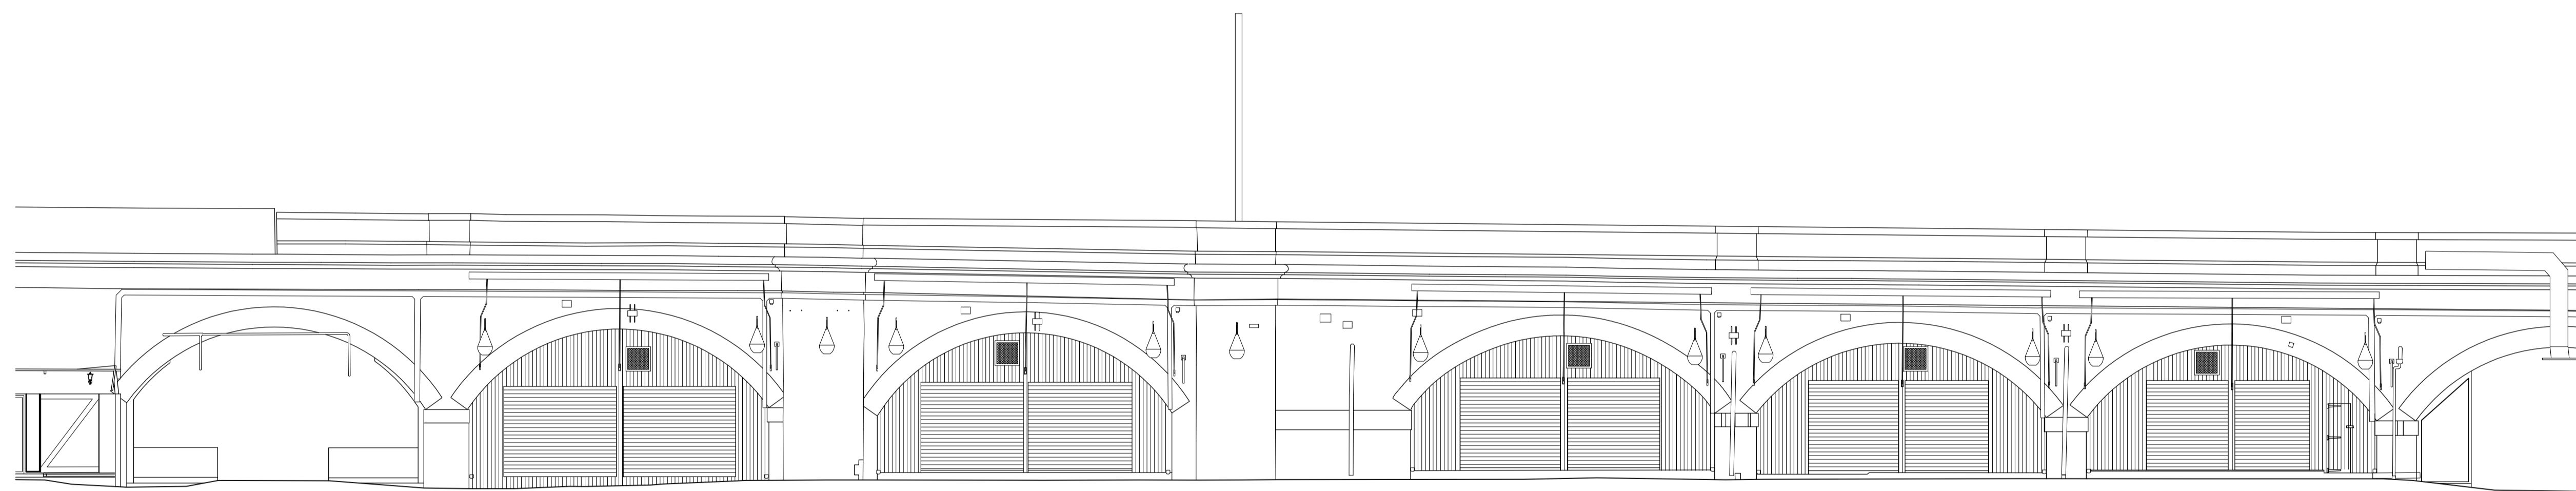

CAMDEN MARKET Italian Alley Arches 8-12		
Level	Proposed North Elevation	
GF		
Scale	Date	Drawn By
1:100 A1	29.01.2021	M.L
Rev	Date	Description
-	-	-
Drawing Number		Project Number
04		26

● DRAFT ○ TENDER ○ CONSTRUCTION