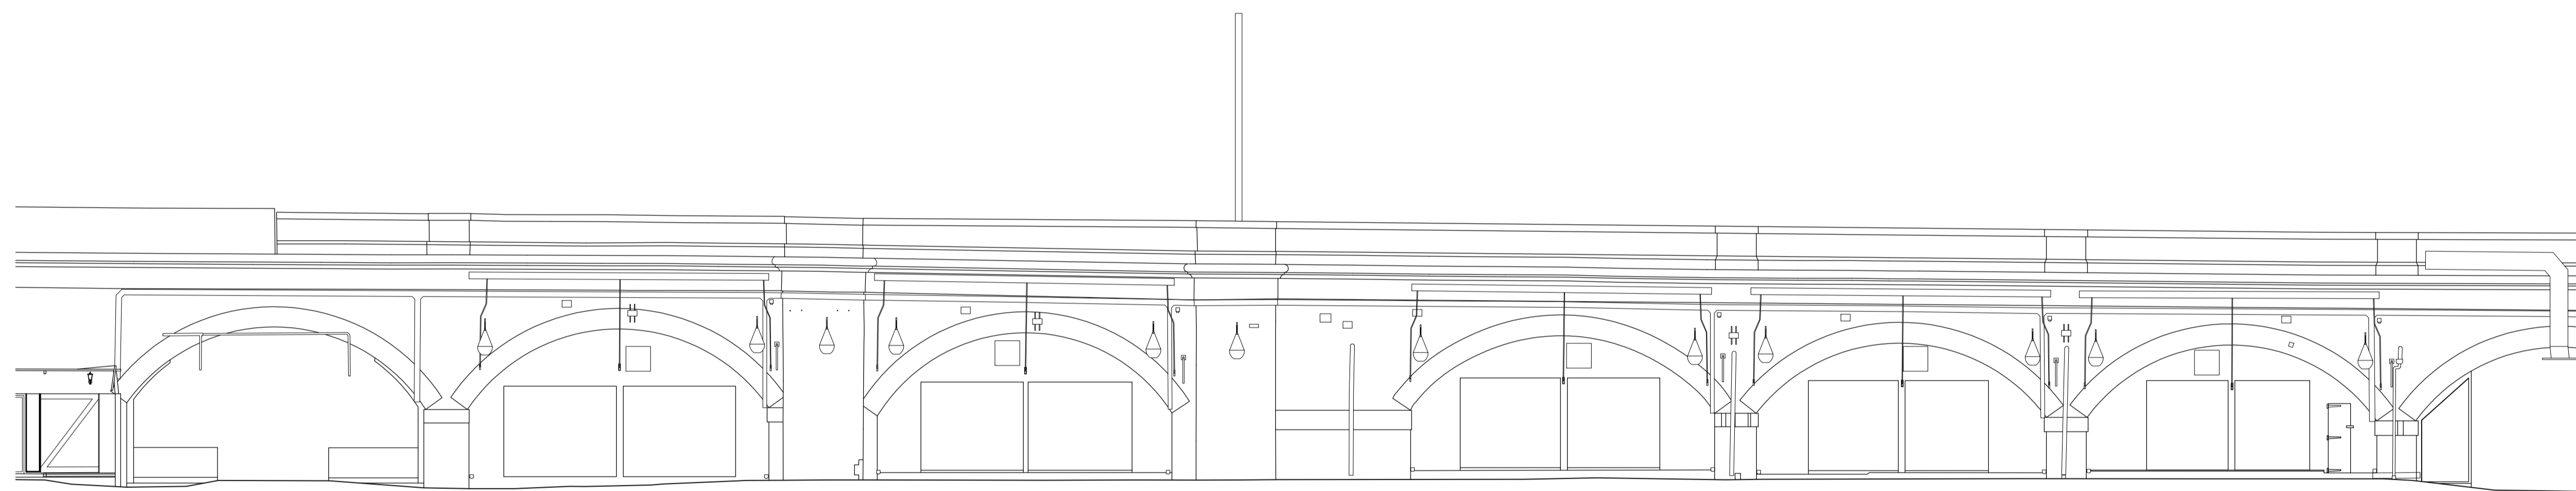

CAMDEN MARKET Italian Alley   Arches 8-12		
Level	Existing North Elevation	
GF		
Scale	Date	Drawn By
1:100 A1	29.01.2021	M.L
Rev	Date	Description
-	-	-
Drawing Number		Project Number
03		26

● DRAFT ○ TENDER ○ CONSTRUCTION