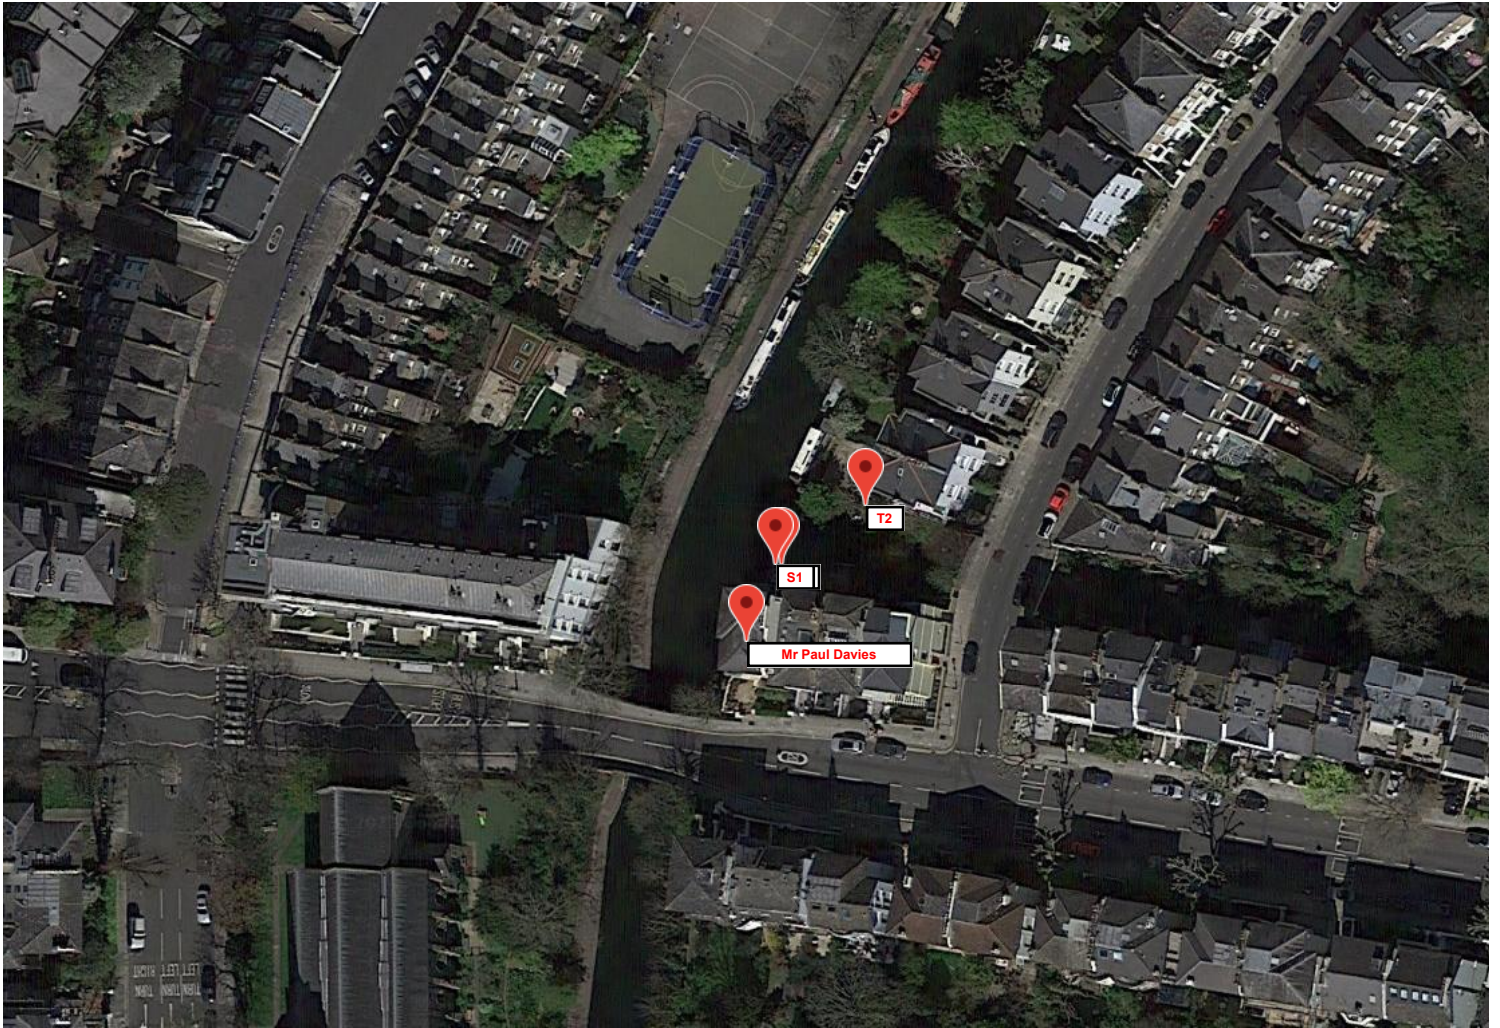

Map Satellite

Quote No: 3840
Customer: Mr Paul Davies
Telephone:
Mobile:07770741141
Site Reference:
Site Address:34 Regent's Park Road London
Post Code:NW1 7TR