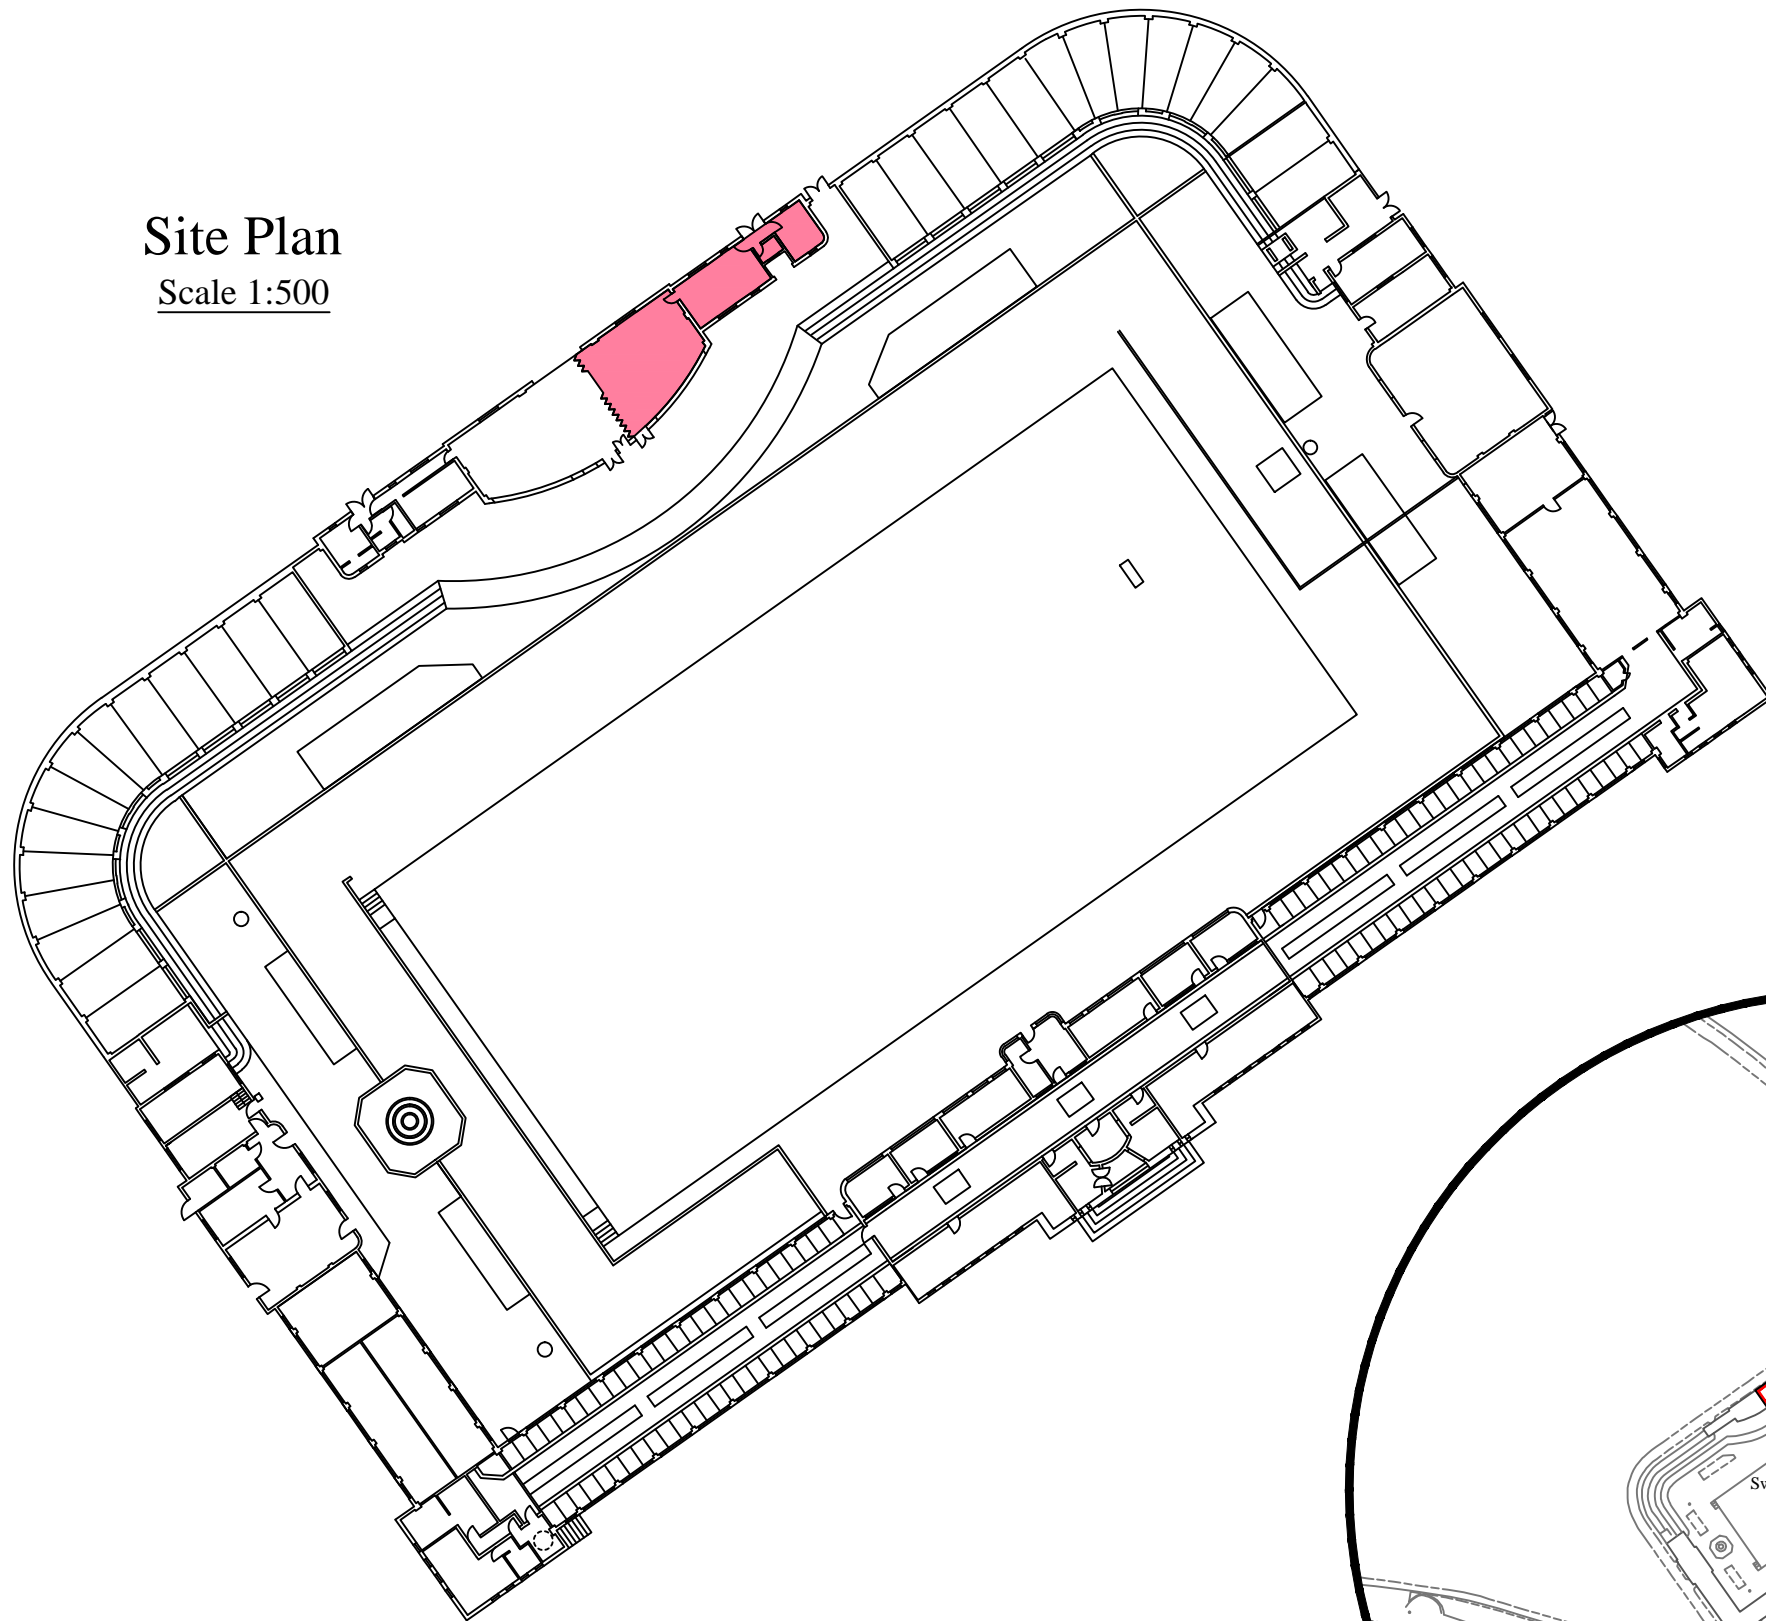

Site Plan
Scale 1:500

Location Plan
Scale 1:2500

Rev		Drawn	Date
B	Layout & frame altered to meet H.M. land Registry requirements.	DTM	03/05
A	Hatching style amended.	SJC	05/00
Based upon a plan held on microfiche by D.o.T.S. Additional Information taken from the Ordnance Survey digital data plan No. TQ2885NW			

P.G.Bennett, MA (Cantab) FRICS
City Surveyor

CITY SURVEYOR'S DEPARTMENT
Corporate Property Group :
Cartographic Plans & Research Section

Address :
Lido Kiosk
Hampstead Heath
London N.W.5

Title :
Lease Plan

Print scale :	As Shown	Drawn by :	D.T.M.
Date :	MAY 1995	Pro code	UPRN
Drawing No :	3-C-0480		
Revision	A	B	

Based upon the Ordnance Survey mapping with the permission of the Controller of Her Majesty's Stationery Office © Crown Copyright. Unauthorised reproduction infringes Crown copyright and may lead to prosecution or civil proceedings. City of London 100023243 2006.