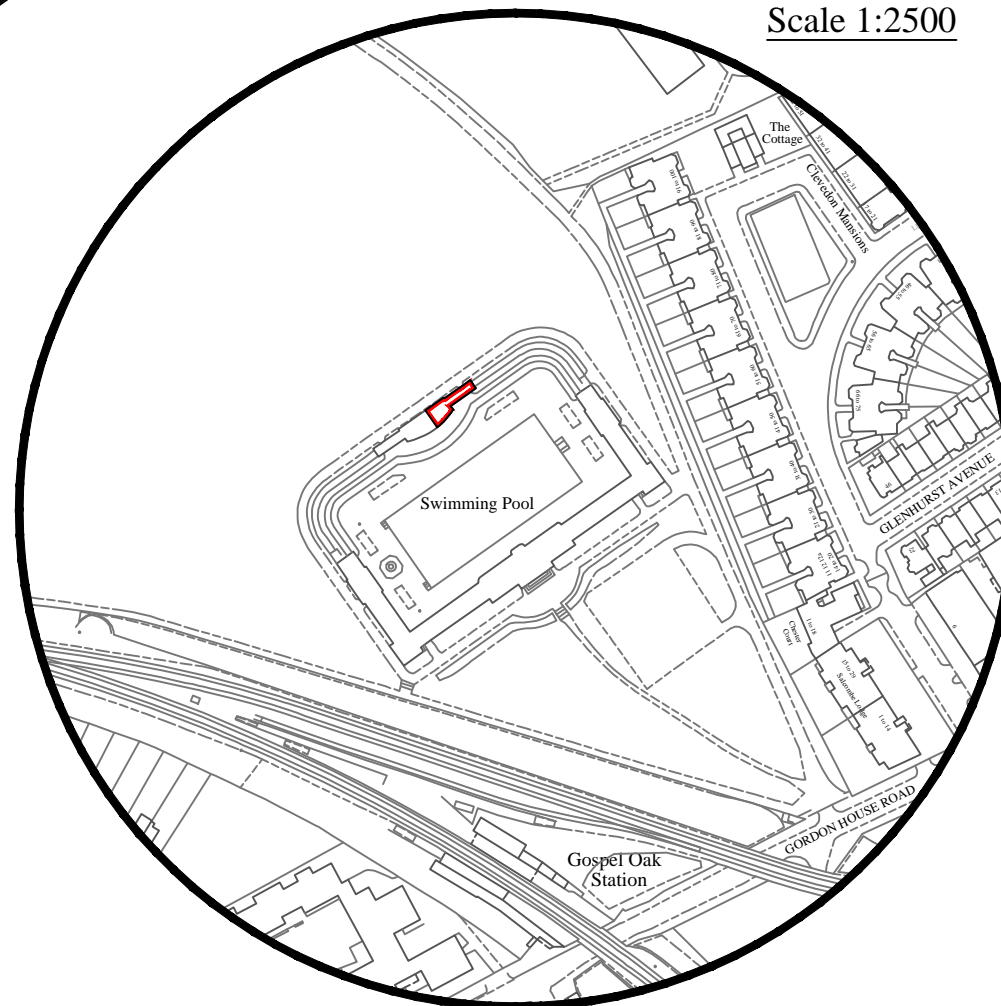

Site Plan
Scale 1:500

Location Plan
Scale 1:2500

Rev		Drawn	Date
B	Layout & frame altered to meet H.M. land Registry requirements.	DTM	03/05
A	Hatching style amended.	SJC	05/00
Based upon a plan held on microfiche by D.o.T.S. Additional Information taken from the Ordnance Survey digital data plan No. TQ2885NW			

P.G.Bennett, MA (Cantab) FRICS
City Surveyor

CITY SURVEYOR'S DEPARTMENT
Corporate Property Group :
Cartographic Plans & Research Section

Address :
Lido Kiosk
Hampstead Heath
London N.W.5

Title :
Lease Plan

Print scale :	As Shown	Drawn by :	D.T.M.
Date :	MAY 1995	Pro code	UPRN
Drawing No :	3-C-0480		
Revision	A	B	

Based upon the Ordnance Survey mapping with the permission of the Controller of Her Majesty's Stationery Office © Crown Copyright. Unauthorised reproduction infringes Crown copyright and may lead to prosecution or civil proceedings. City of London 100023243 2006.