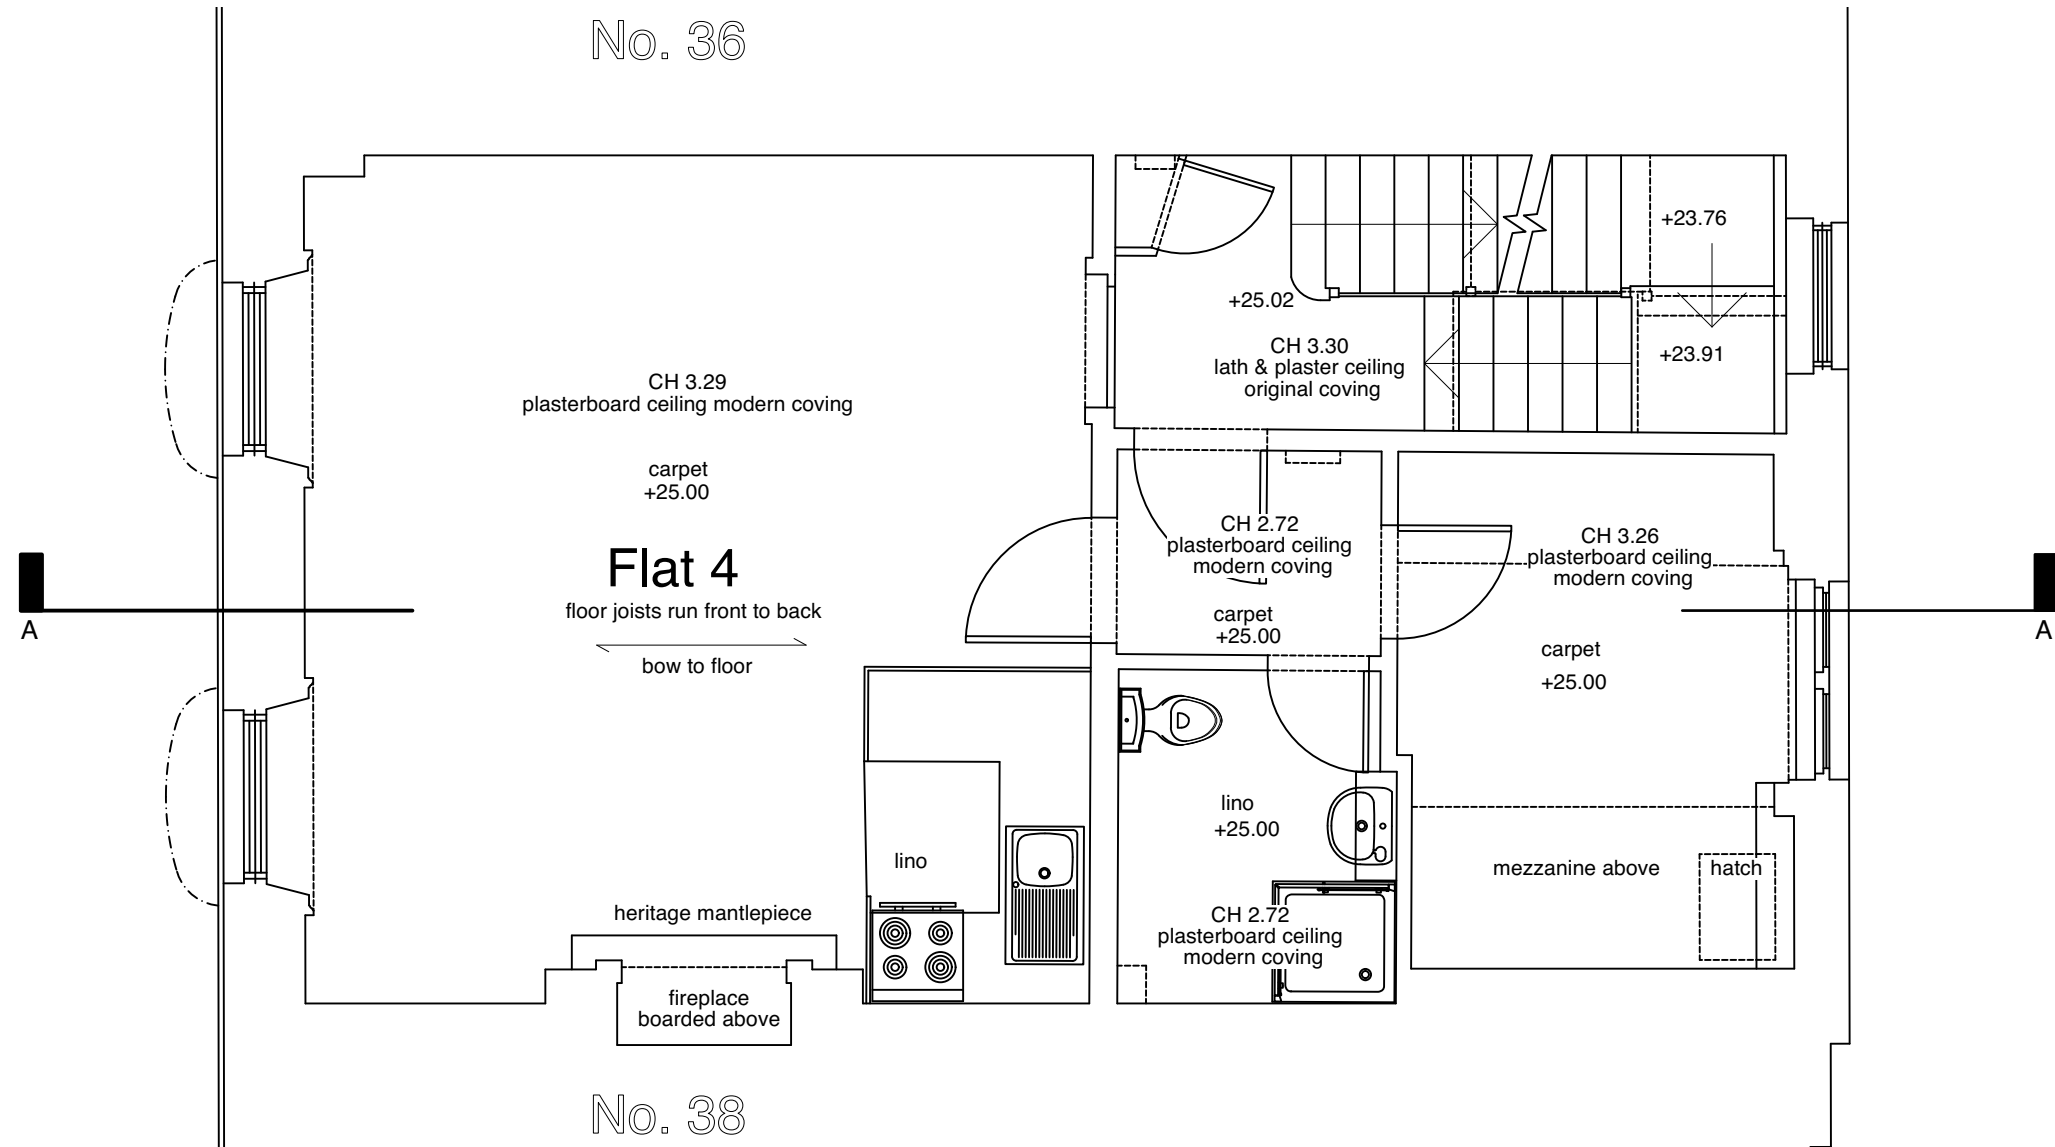

EXISTING FLOOR PLANS FIRST FLOOR

GIA First Floor : 54.31m²
GIA Flat 4: 45.42m²

REVISION SUMMARY DATE REVISION