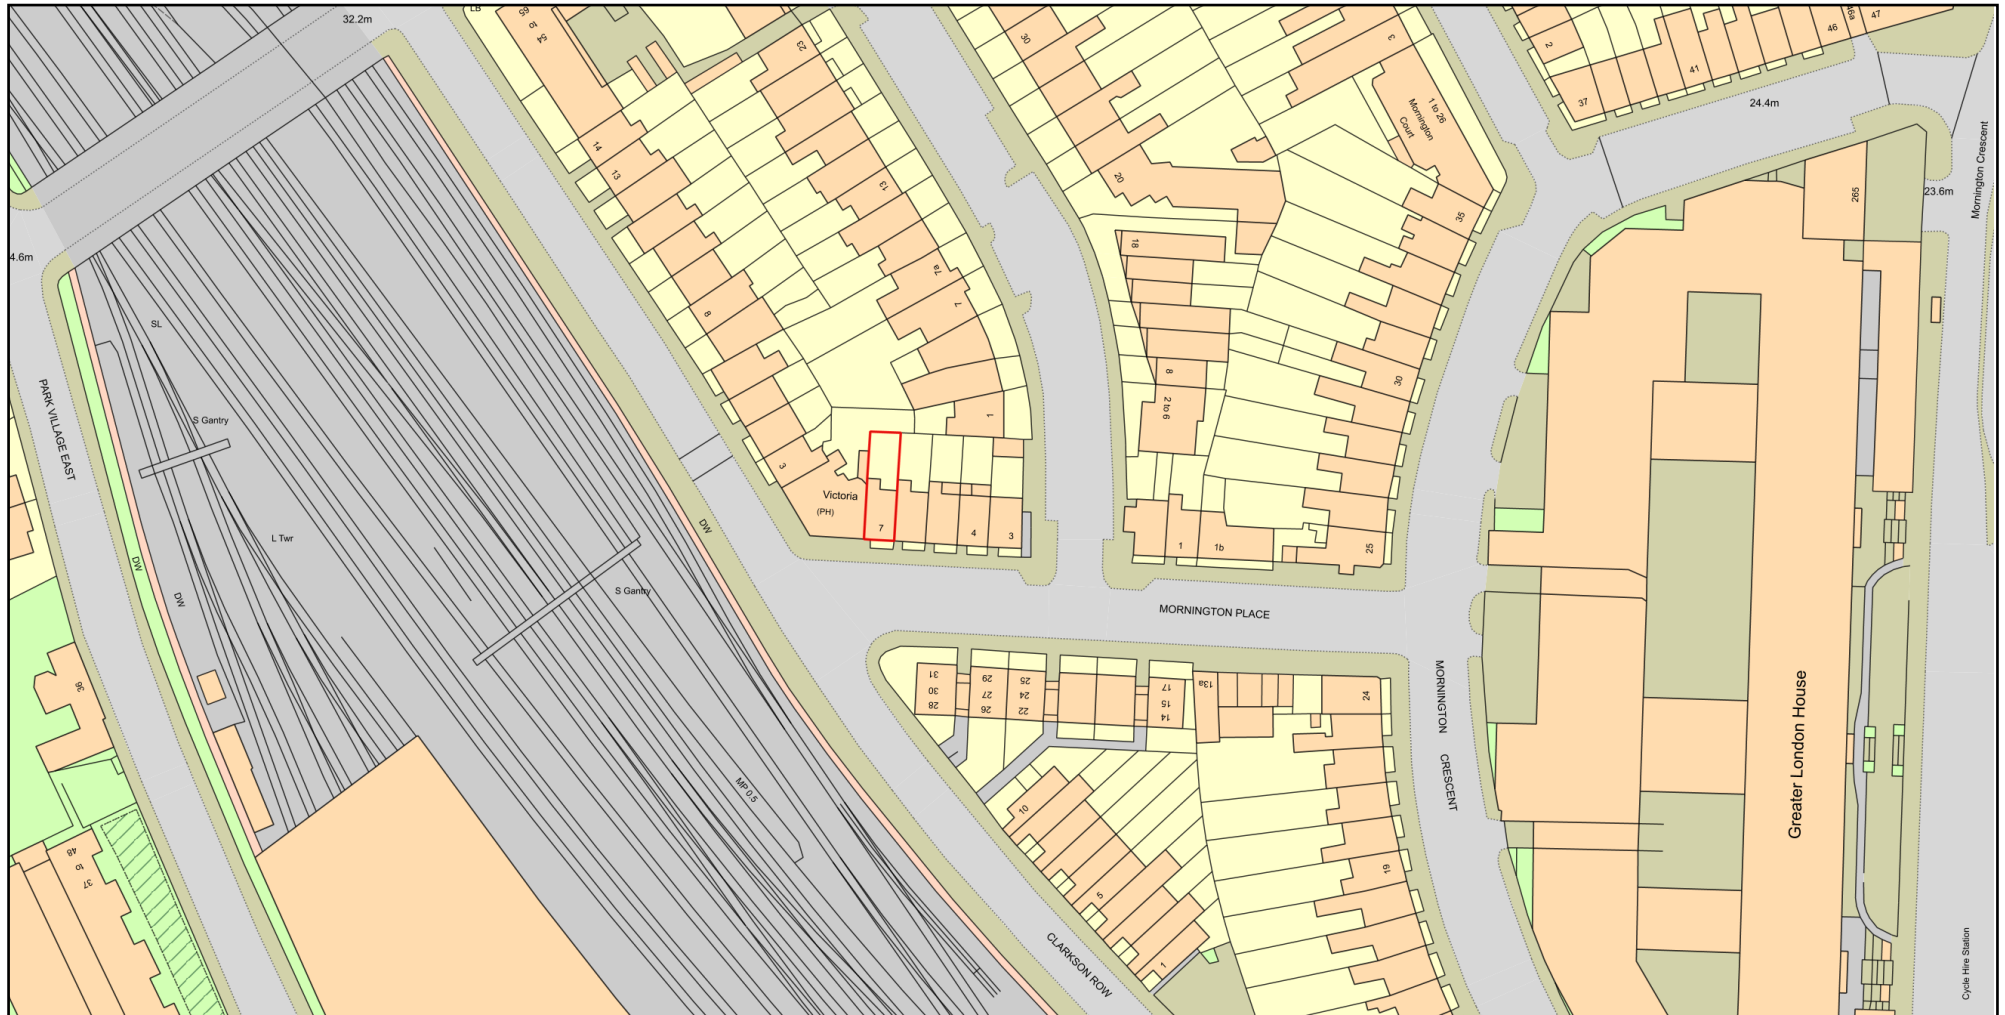

Site Plan - Location Plan

Plan Produced for: Billi Curie
Date Produced: 14 Nov 2020
Plan Reference Number: TQRQM20319171705110
Scale: 1:1250 @ A4