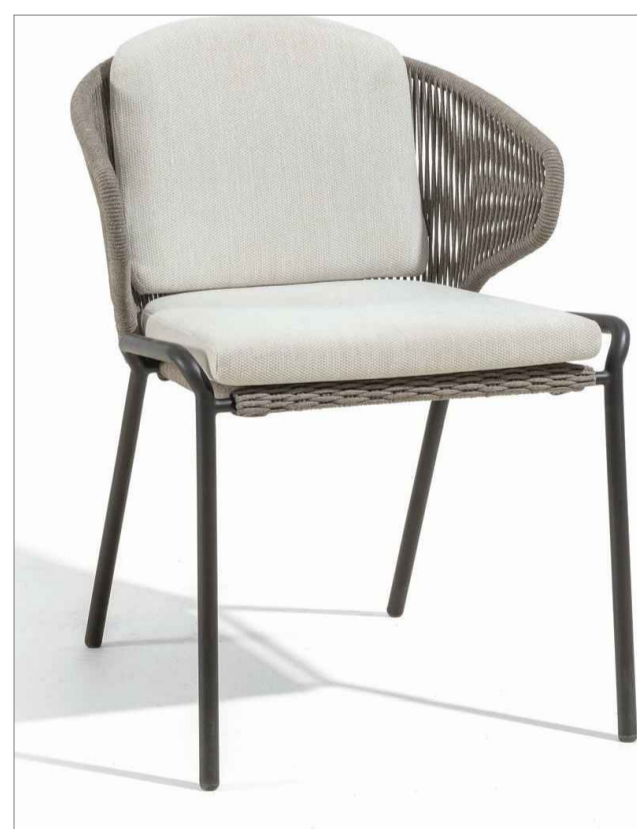

F18 Chair
MANUFACTURER: Manutti
RANGE: Radius low bar stool
PRODUCT REFERENCE: Radius
WEBSITE: www.gomodern.com
MATERIAL: Rope and aluminum structure
FIXING: Freestanding