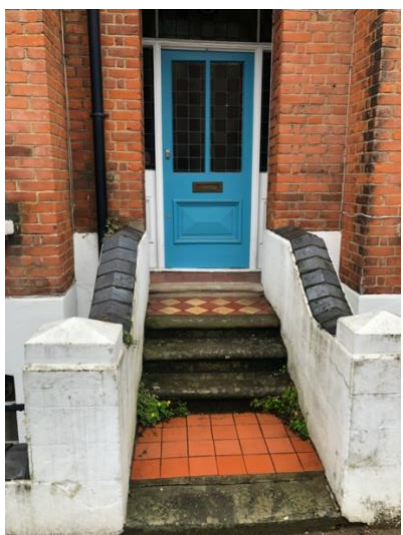

Annex 1

5 Bisham Gardens, N6 6DJ

Front Door Glass

1. Existing Site: front door, glazing and steps arrangement

2. Off site: Front door and glazing arrangements showing plain and leaded examples. Top landing decorative tiles appear as part of the character of the conservation area (CA).