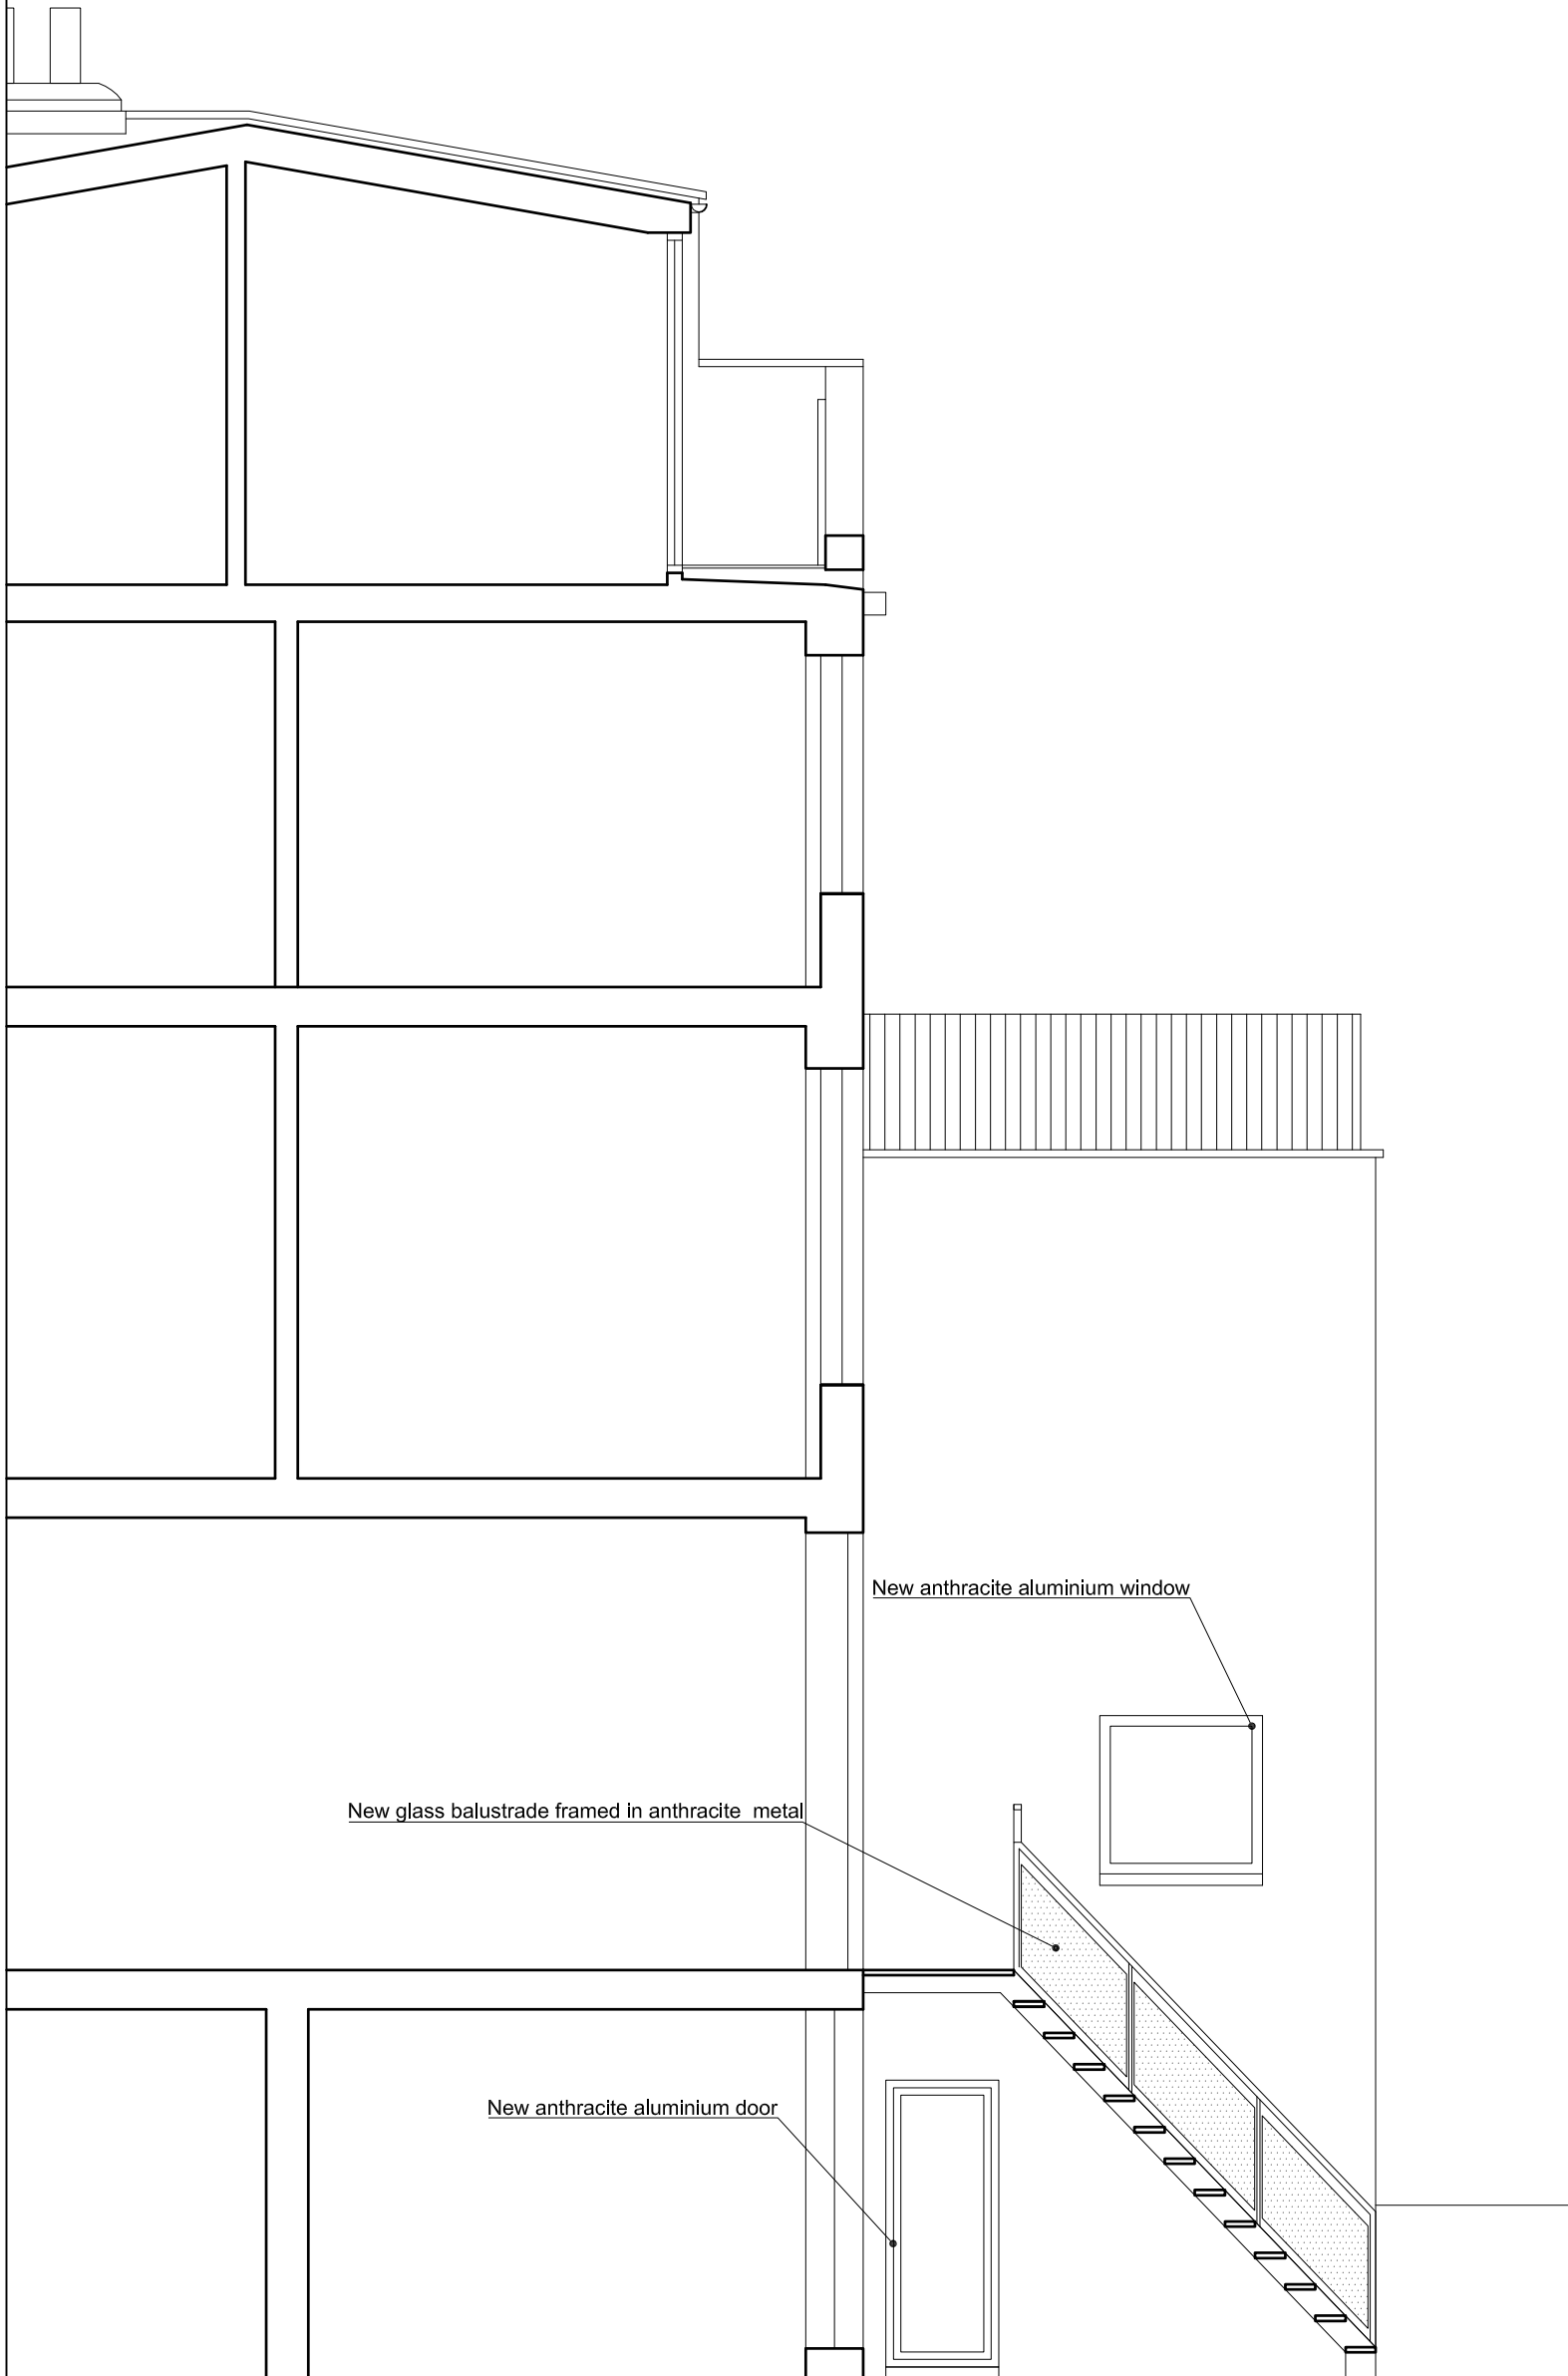

PLANNING

REVISIONS

NOTES

63 PRINCESS ROAD
LONDON, NW1 8JS

PROPOSED SECTION A

DWG No: 63PR_P301

SCALE: 1:50 @ A3

DATE: JAN 2021

belsize
architects

48 PARKHILL ROAD, LONDON NW3 2YP
TEL 020 7482 4420 - FAX 020 7482 4186
MAIL@BELSIZEARCHITECTS.COM

© COPYRIGHT
NOT TO BE REPRODUCED OR USED
WITHOUT PERMISSION

New anthracite aluminium window

New glass balustrade framed in anthracite metal

New anthracite aluminium door

1 Section
1:50@A3

SCALE