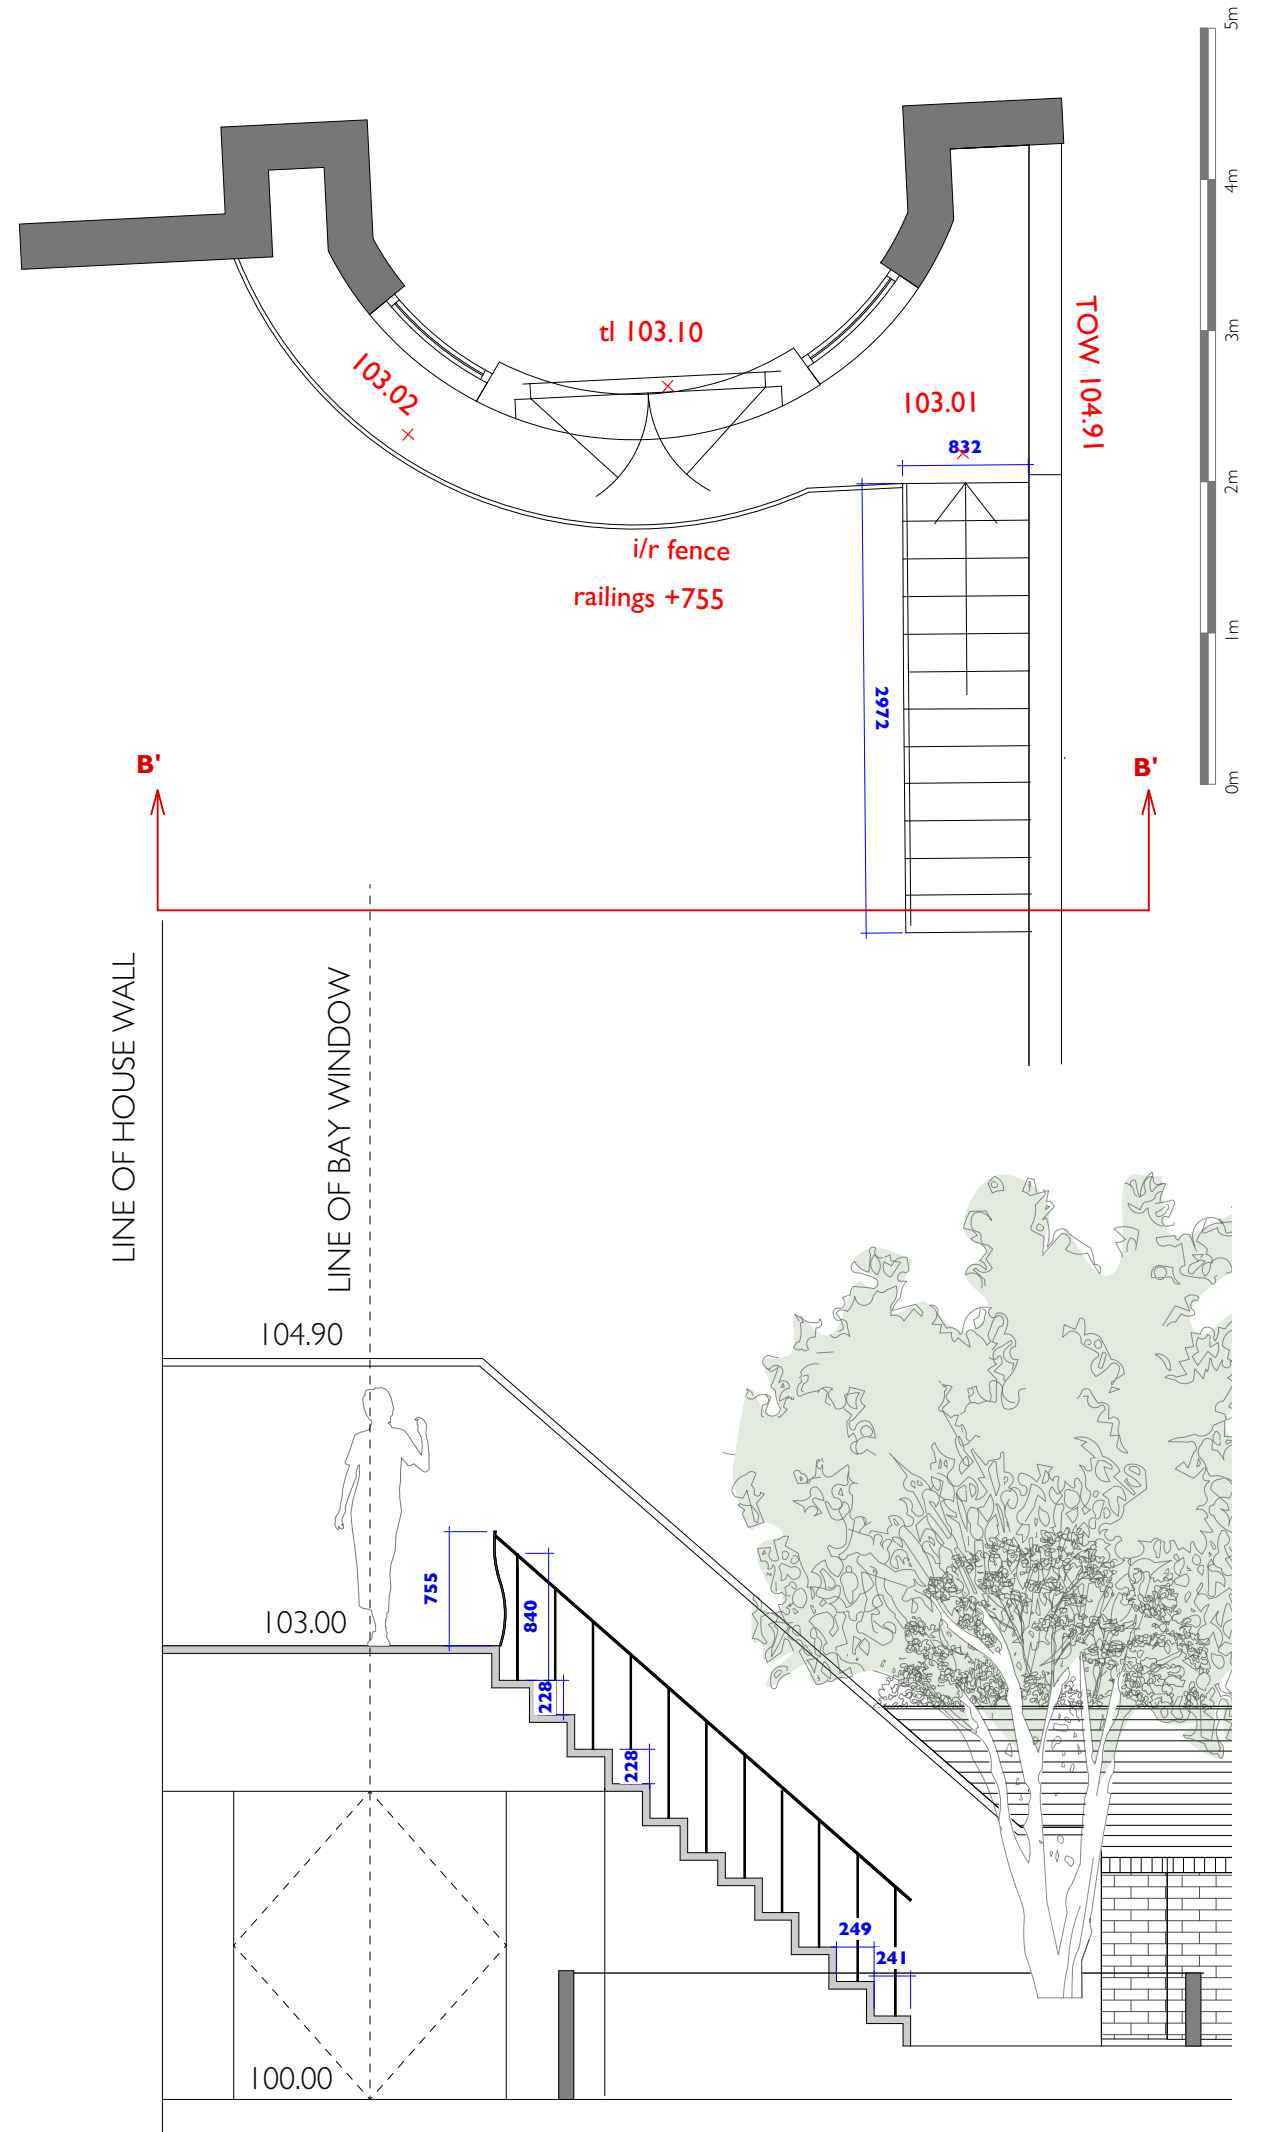

FRONT ELEVATION EXISTING @ BB - 1:50

drawn by  
**SJR FG**  
drawing n°  
**128BP-04A**

date  
**NOV 2020**  
scale  
**1: 50 A3**

project name  
**Flat A, 51 Belsize Park, NW3 4EE**  
drawing title  
**Rear Garden - FRONT EXISTING ELEVATION BB**