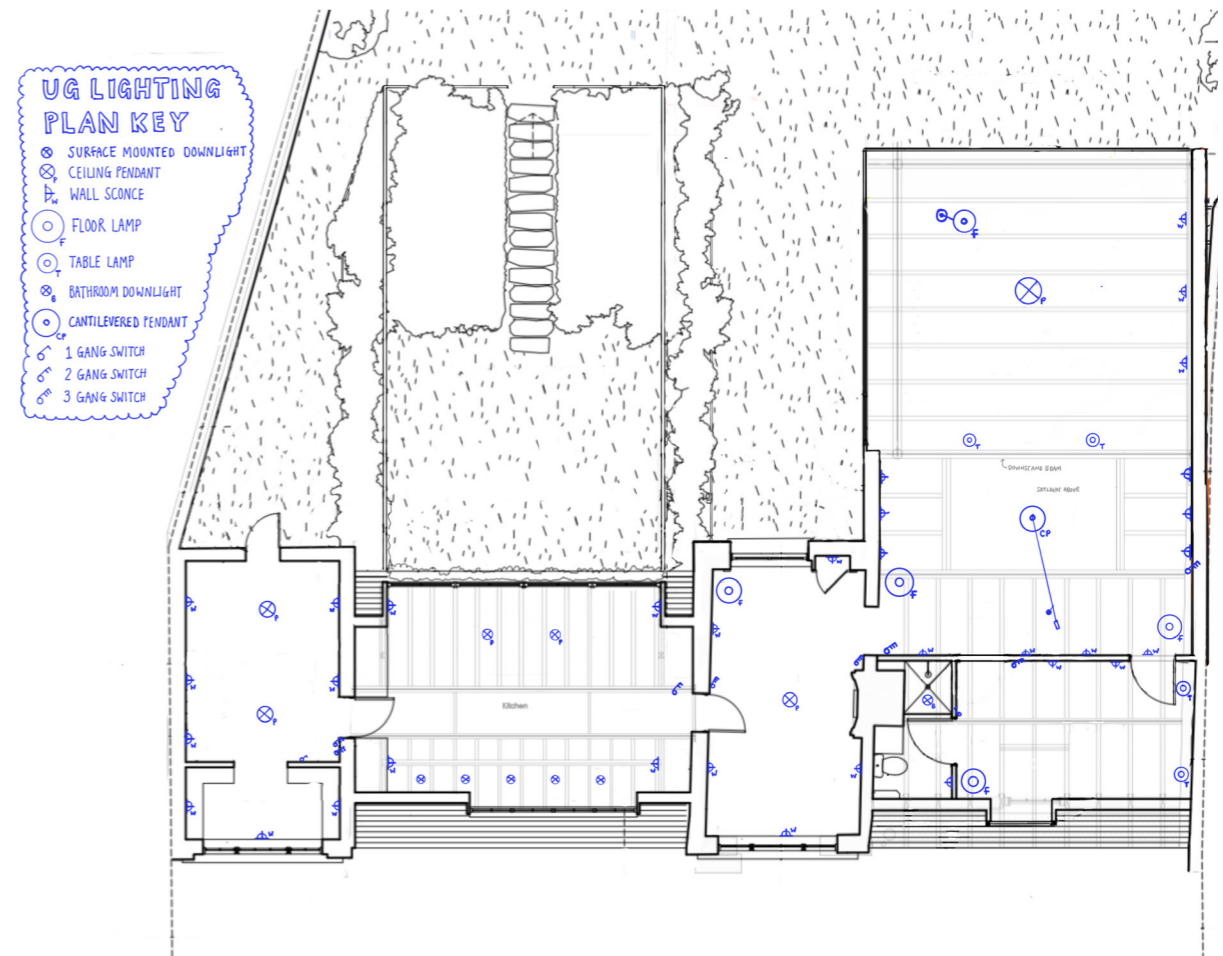

LG FLOOR LIGHTING PLAN

UG FLOOR LIGHTING PLAN

CHAN + EAYRS 111 Frognal, Hampstead NW3 6XR		2	
Zoe Chan Eayrs and Merlin Eayrs			
Project : 111 Frognal			
TITLE : LG LIGHTING PLAN : UG LIGHTING PLAN			
Date 21/01/21	Scale 1:50 @A0	Drawing No. LP	Rev.01