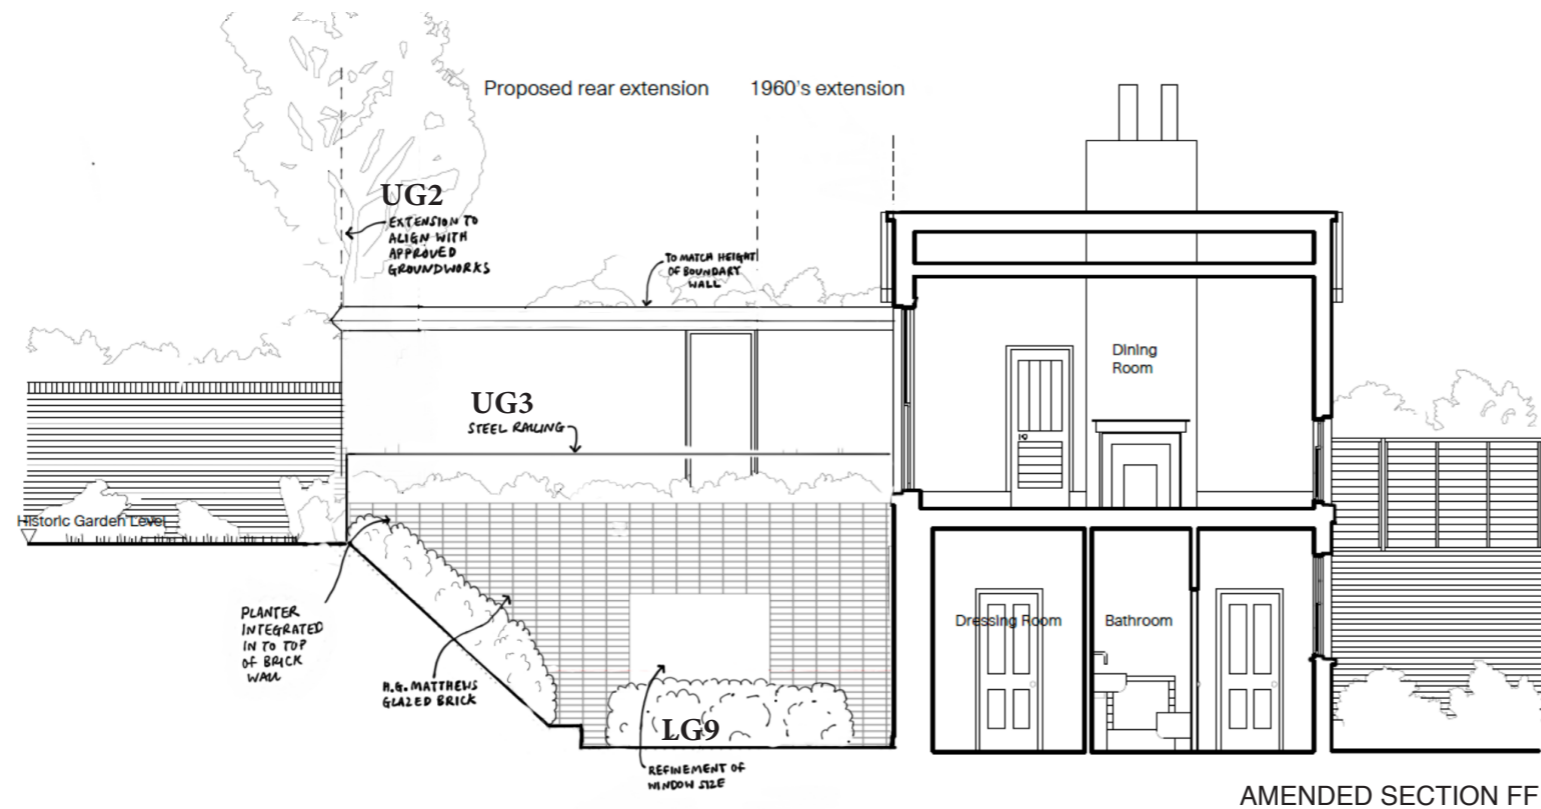

APROVED SECTION FF

AMENDED SECTION FF

CHAN + EAYRS 111 Frognal, Hampstead NW3 6XR			
Zoe Chan Eayrs and Merlin Eayrs			
Project : 111 Frognal			
TITLE : APPROVED SECTION FF : AMENDED SECTION FF			
Date 21/01/21	Scale 1:50 @A1	Drawing No. S2.FF	Rev.09

If the drawing on this page does not align with those in the Design, Access and Heritage Statement due to it being superceded, this drawing takes precedence.