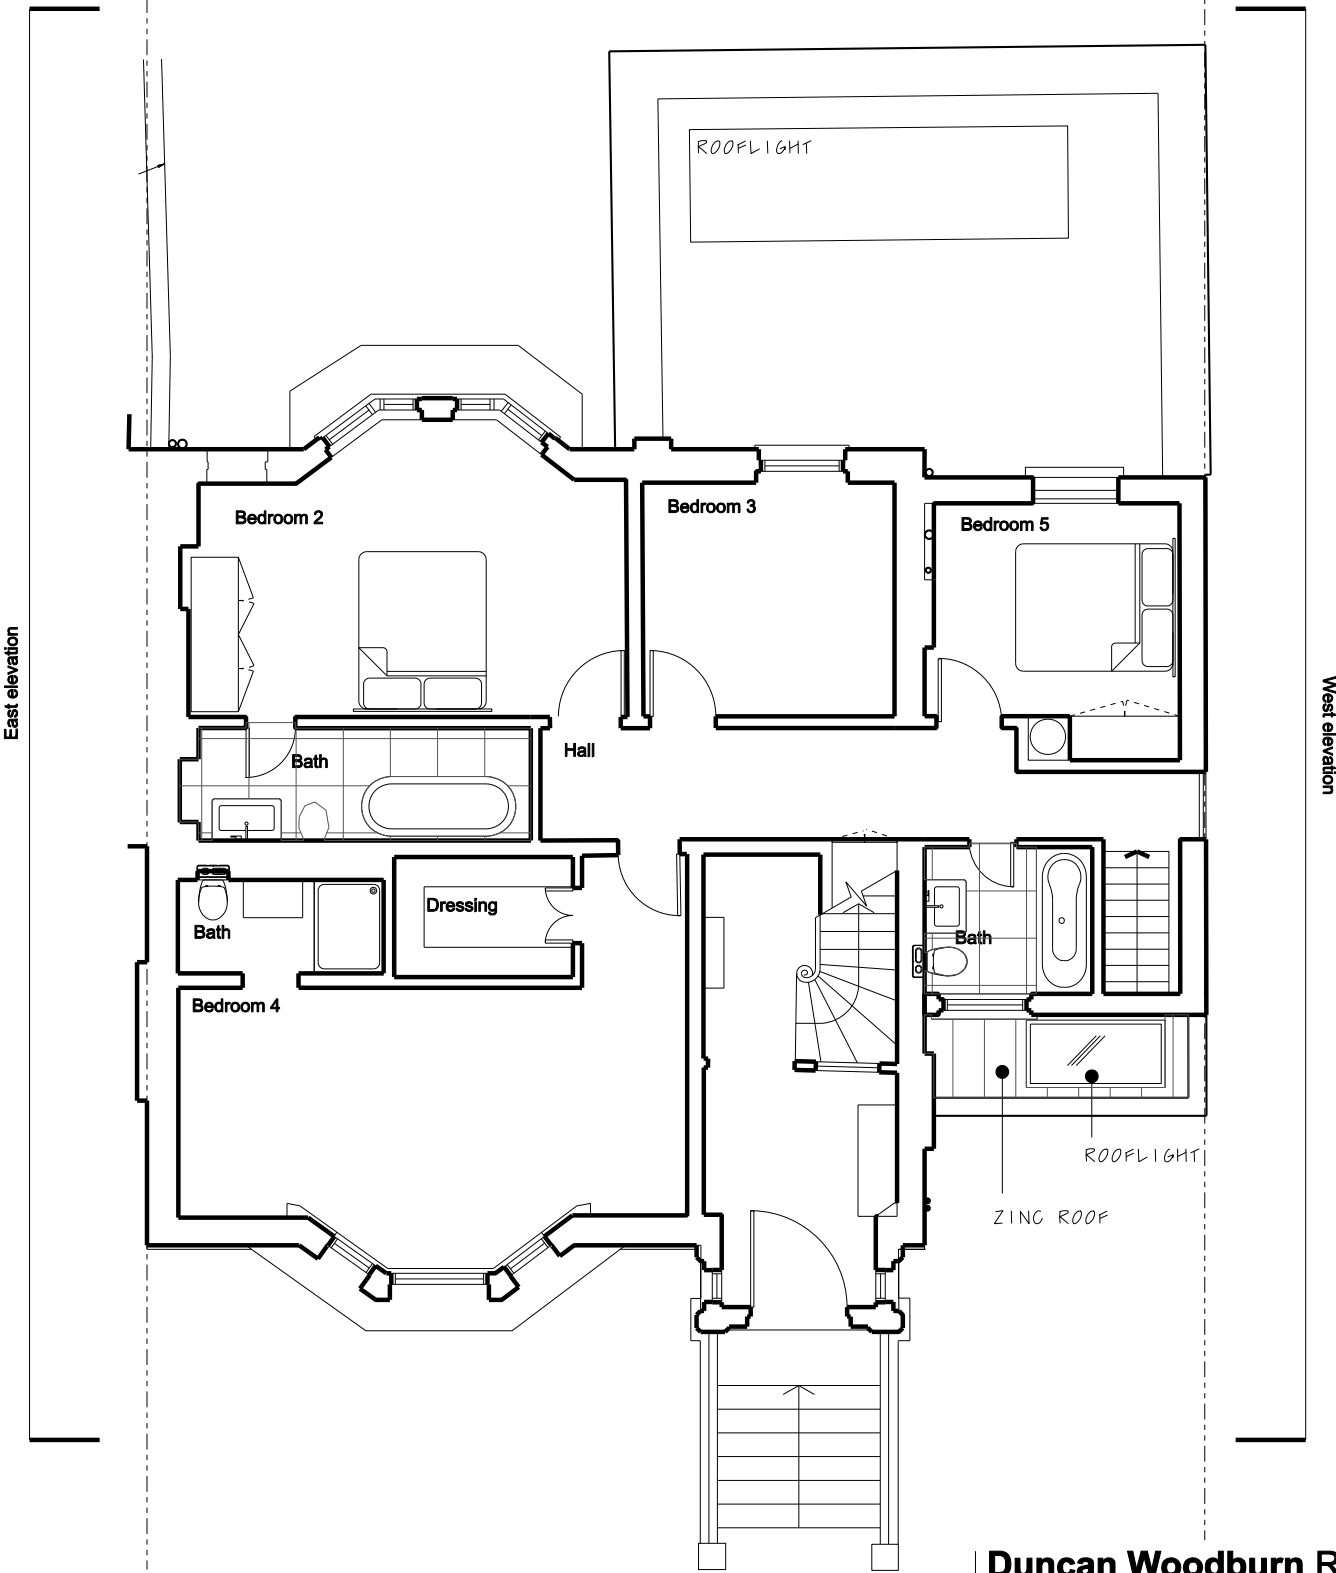

Lower ground floor

Ground floor

**Duncan Woodburn RIBA**  
**Architect**  
 Second floor studio, 28 Poland Street,  
 London W1F 8QP  
 Tel. 0207 637 3819  
 Mob. 07956 661 426

**143 King Henry's Road NW3**  
**04 Proposed floor plans**

February 2020  
 1:50 @A1 1:100 @A3